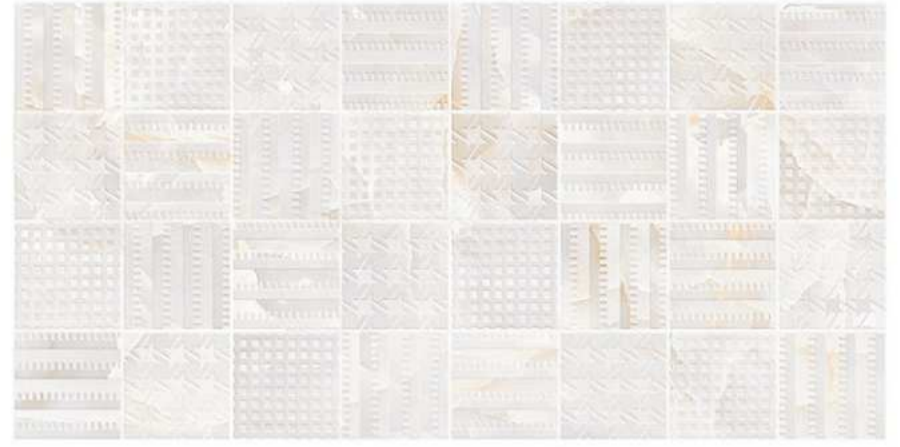

Wall Tiles

EXCLUSIVE COLLECTION

10009

- 1-10009
- 2-10009-HL1
- 3-10009-HL2
- 4-10009

10013

- 1-10013-L
- 2-10013-HL1
- 3-10013-HL2
- 4-10013-L

WALL TILES | 30X60CM

GLOSSY FINISH