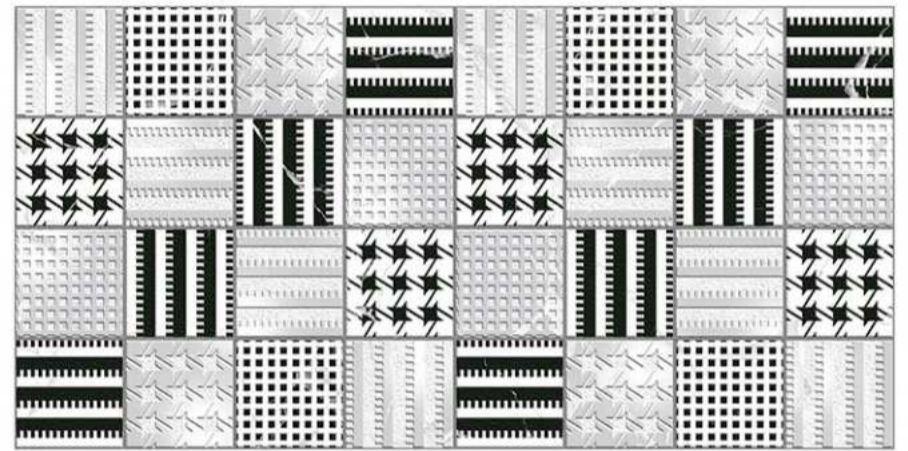

10163

1-10163-L
2-10163-HL1

WALL TILES | 30X60 CM

GLOSSY FINISH

the perfect surface

Random design

Use 3mm Space

High Definition

Digital tech.

Wall Tiles