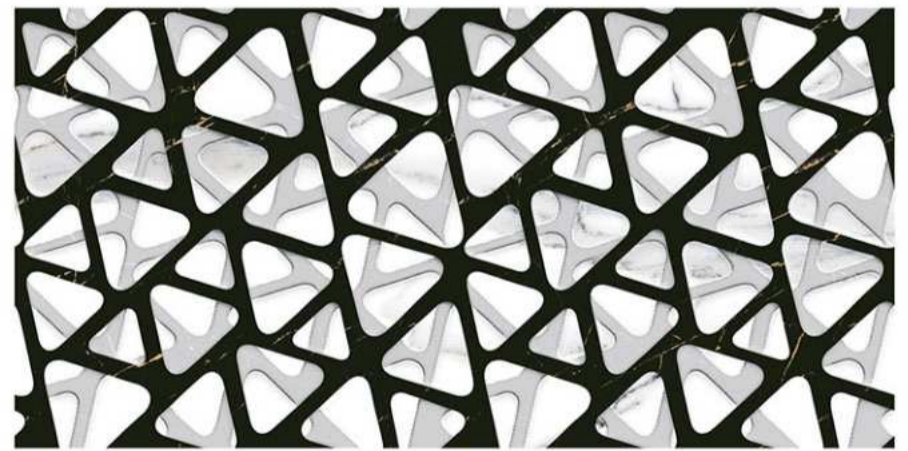

GLOSSY FINISH

the perfect surface

Random design

Use 3mm Space

High Definition

Digital tech.

Wall Tiles

10139