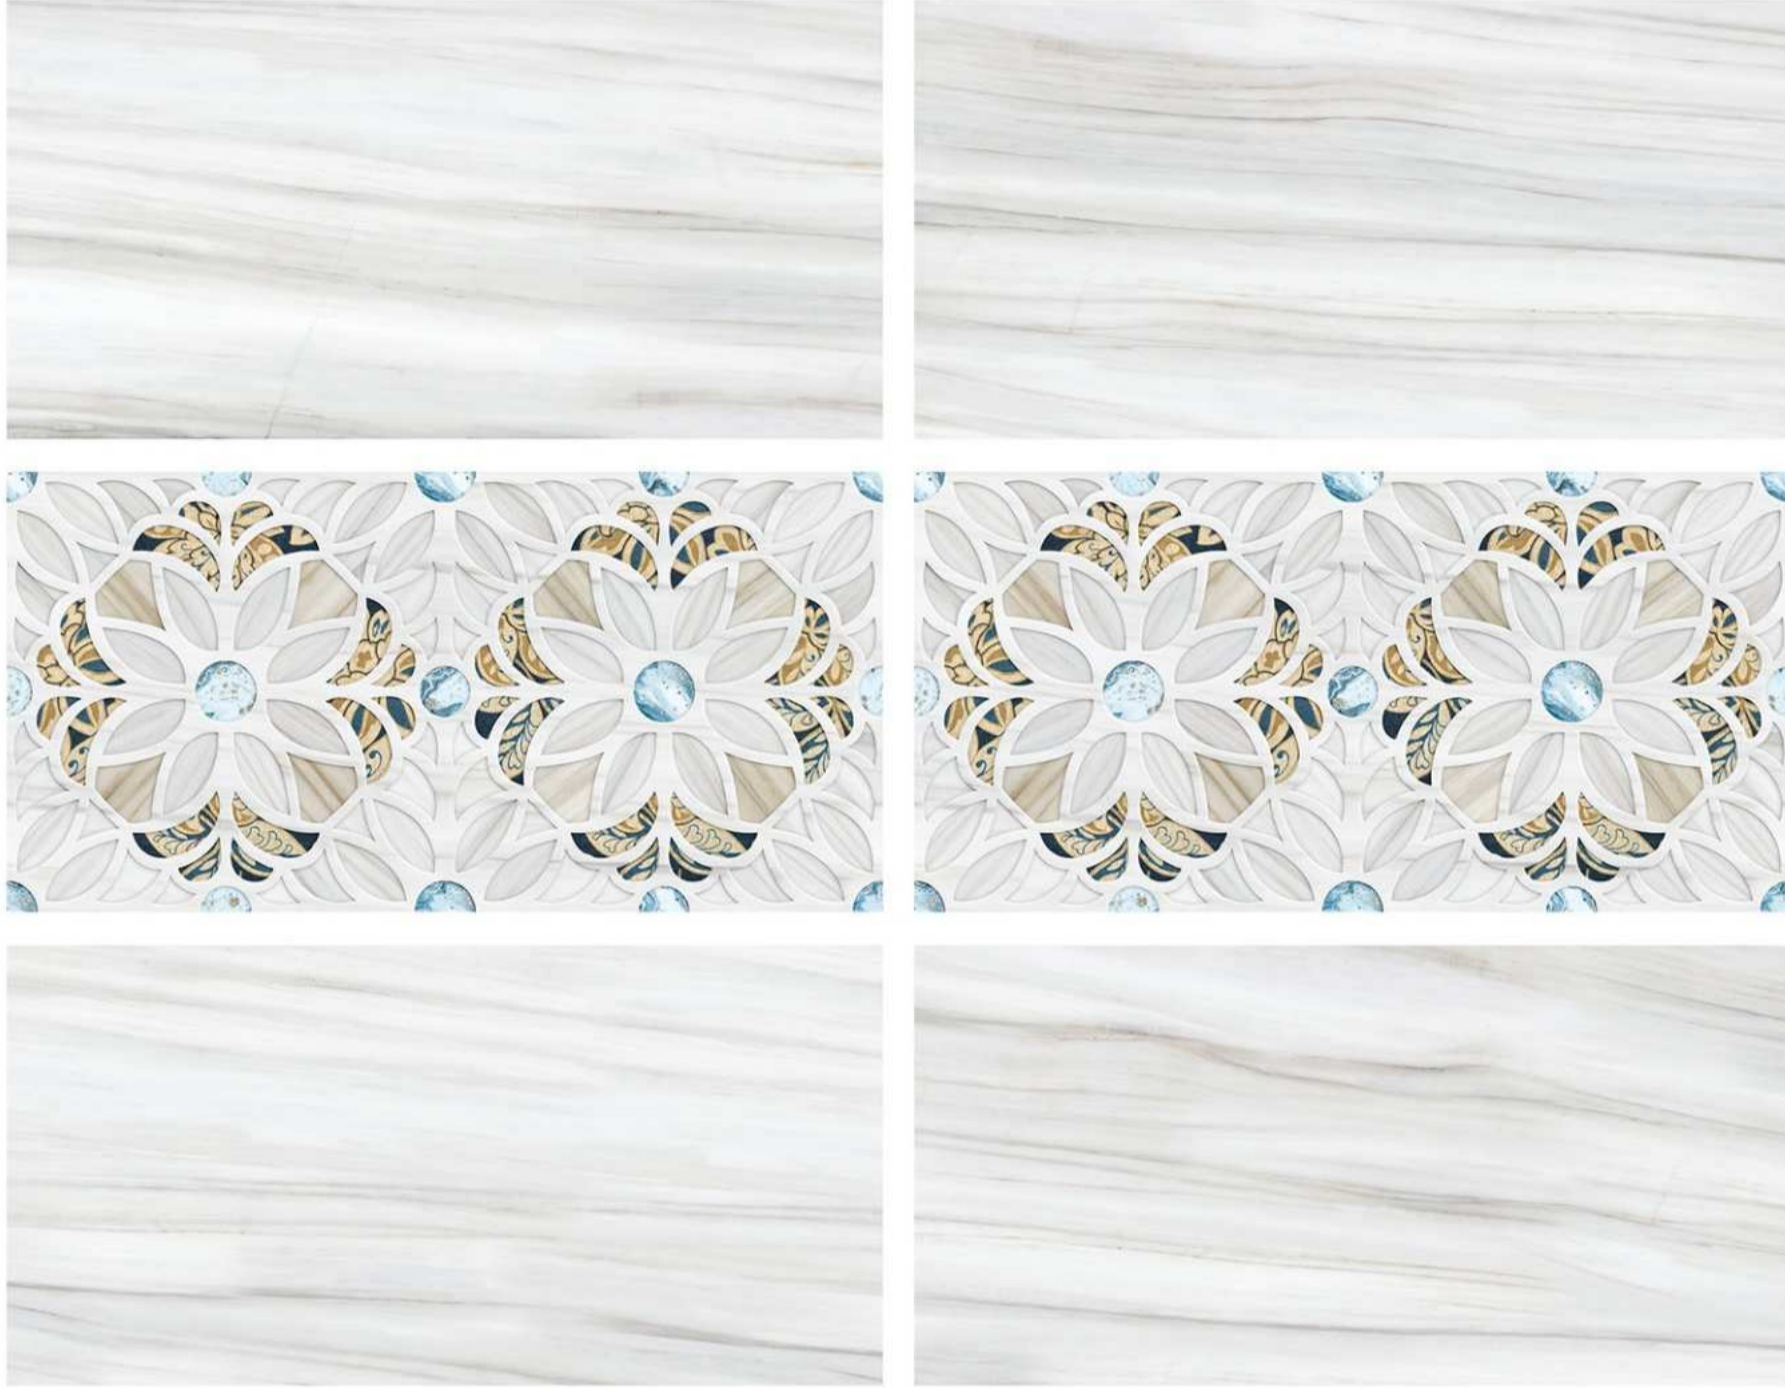

10130

1-10130-L
2-10130-HL1

WALL TILES | 30X60CM

GLOSSY FINISH

the
perfect
surface

Random design

Use 3mm Space

High Definition

Digital tech.

Wall Tiles