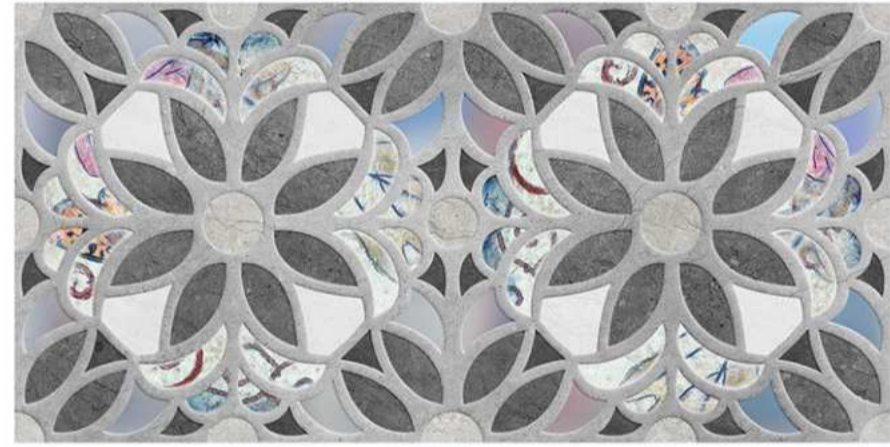

Digital tech.

Wall Tiles

10201

1-10201-L
2-10201-HL1

EXCLUSIVE COLLECTION

10200

1-10200-L
2-10200-HL1
3-10200-D

WALL TILES | 30X60CM