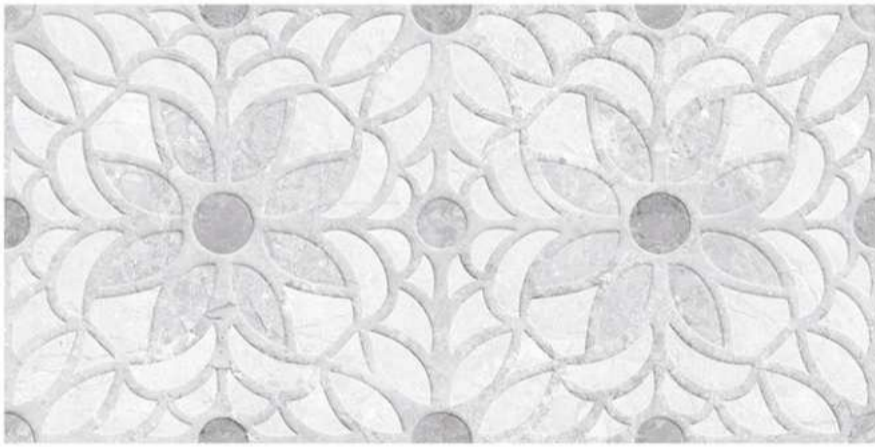

10061

- 1-10061-L
- 2-10061-HL1
- 3-10061-HL2
- 4-10061-D

10074