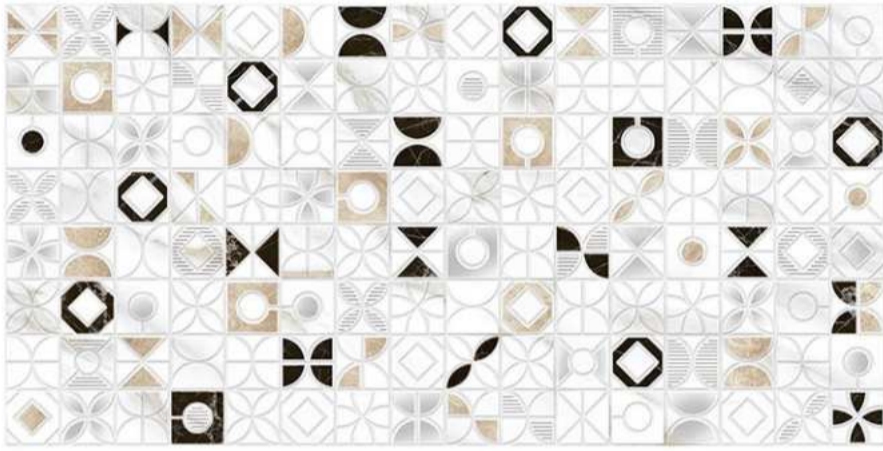

10150

1-10150-L
2-10150-HL1

10151