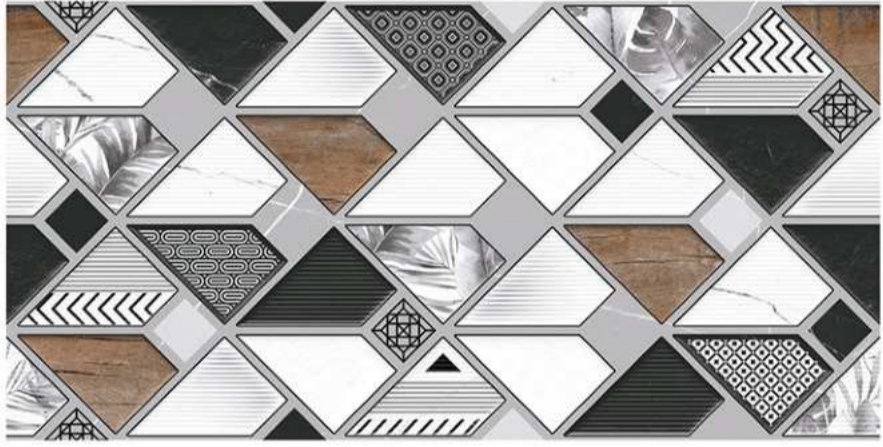

10086

- 1-10086-L
- 2-10086-HL1
- 3-10086-HL2
- 4-10086-D

10110