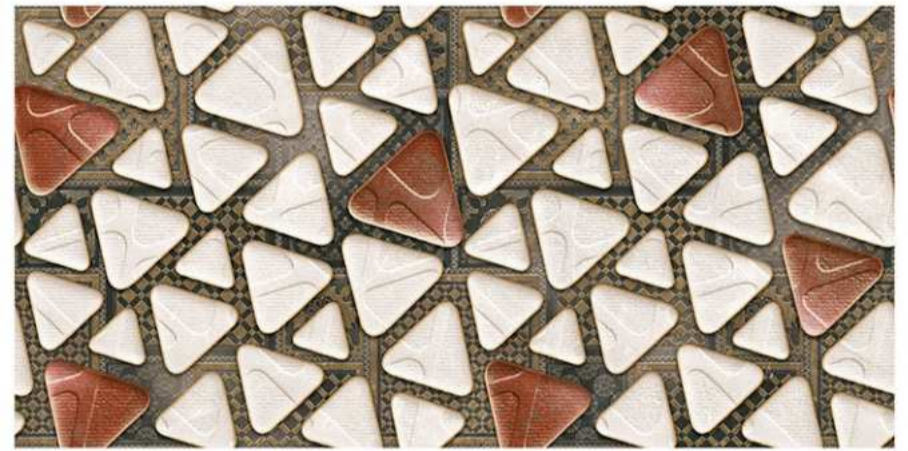

10031

1-10031-L
2-10031-HL1
3-10031-D

EXCLUSIVE COLLECTION