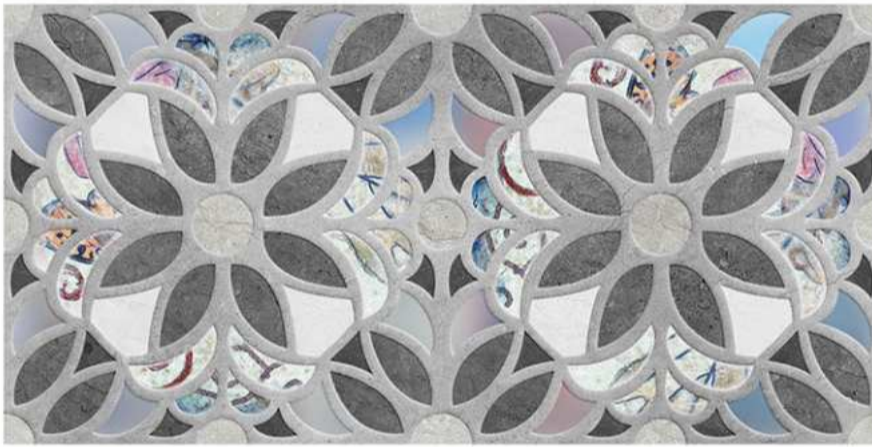

Digital tech.

Wall Tiles

10201

1-10201-L
2-10201-HL1

EXCLUSIVE COLLECTION

10200

1-10200-L
2-10200-HL1
3-10200-D

WALL TILES | 30X60CM