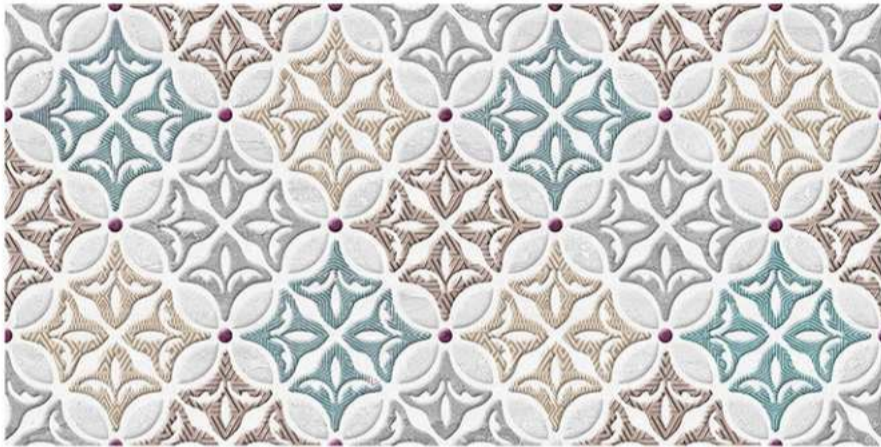

10156

1-10156-L
2-10156-HL1
3-10156-D