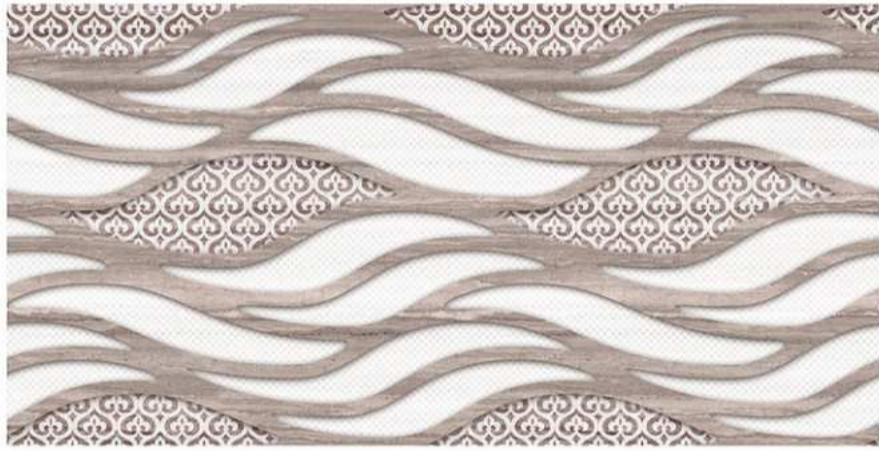

10169

1-10169-L
2-10169-HL1
3-10169-D