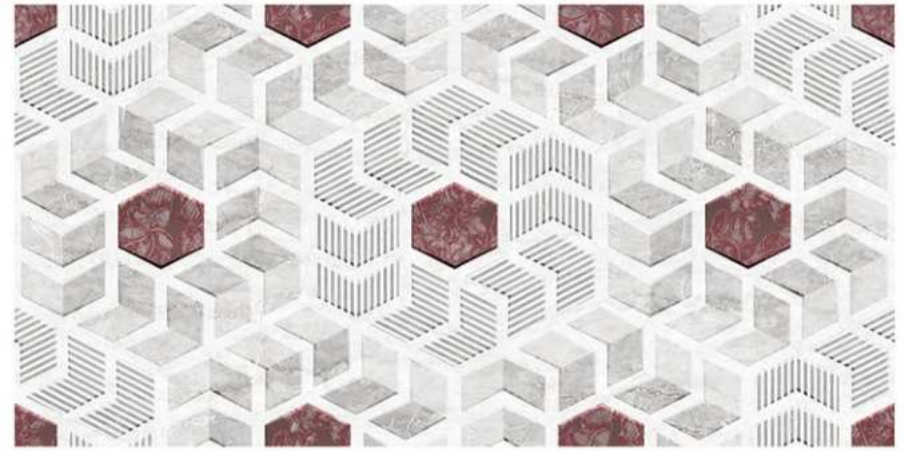

10170

1-10170-L
2-10170-HL1
3-10170-D