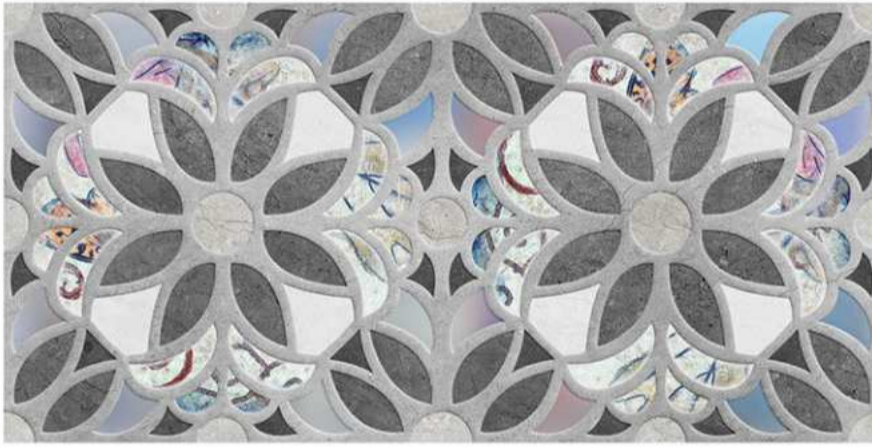

Digital tech.

Wall Tiles

10201

1-10201-L
2-10201-HL1

EXCLUSIVE COLLECTION

10200

1-10200-L
2-10200-HL1
3-10200-D

WALL TILES | 30X60CM