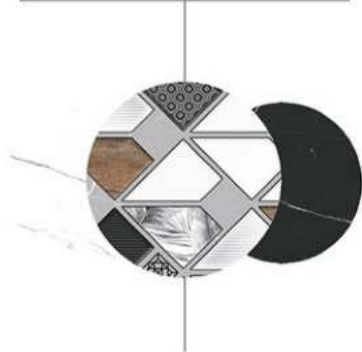

10086

- 1-10086-L
- 2-10086-HL1
- 3-10086-HL2
- 4-10086-D

10110

- 1-10110-L
- 2-10110-HL1
- 3-10110-HL1
- 4-10110-D

WALL TILES|30X60CM

GLOSSY FINISH

the perfect surface

Random design