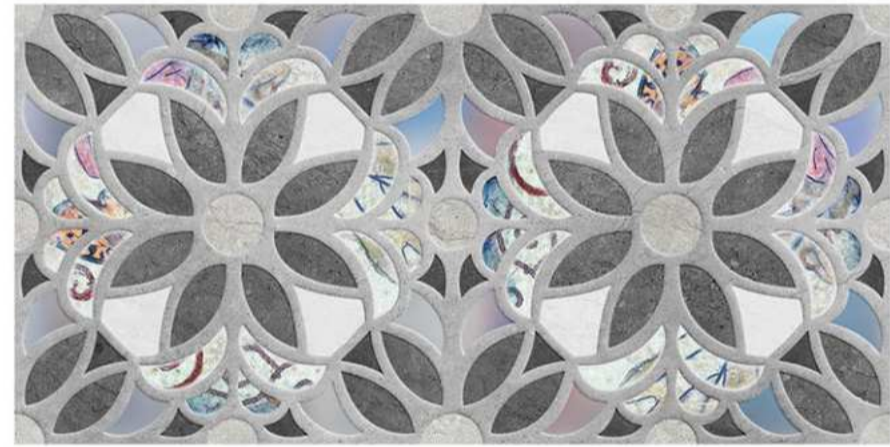

Digital tech.

Wall Tiles

10201

1-10201-L
2-10201-HL1

EXCLUSIVE COLLECTION

10200

1-10200-L
2-10200-HL1
3-10200-D

WALL TILES | 30X60CM