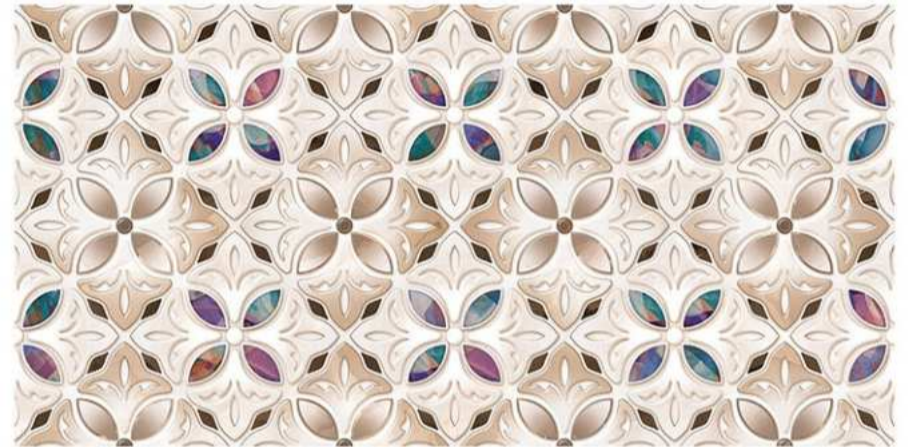

10105

1-10105-L
2-10105-HL1