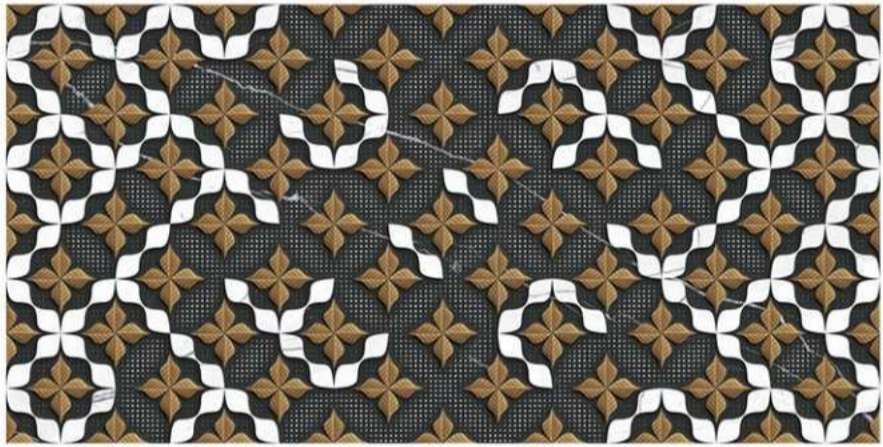

10086

- 1-10086-L
- 2-10086-HL1
- 3-10086-HL2
- 4-10086-D

10110