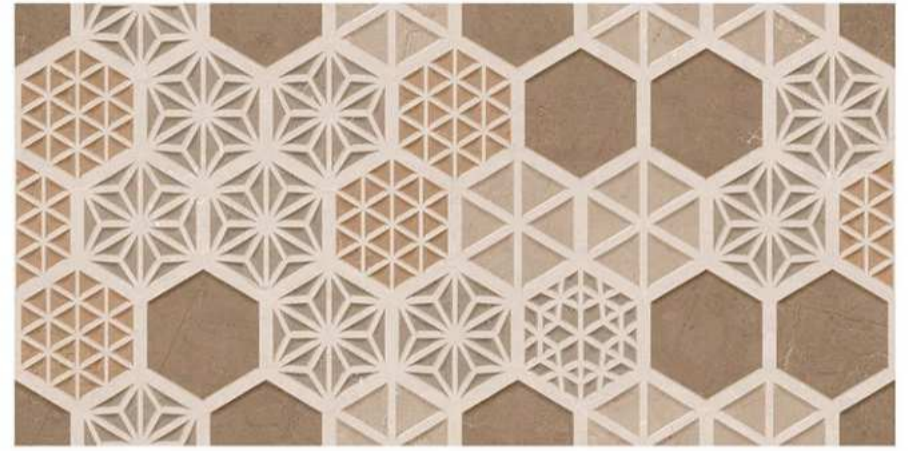

10231

- 1-10231-L
- 2-10231-HL1
- 3-10231-D