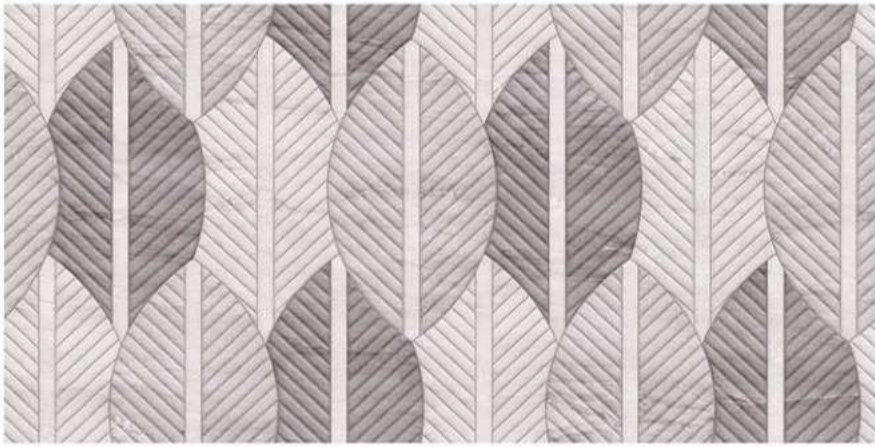

Wall Tiles

10333

- 1-10333-L
- 2-10333-HL1
- 3-10333-HL2
- 4-10333-D

10338

- 1-10338-L
- 2-10338-HL1
- 3-10338-HL2
- 4-10338-D

WALL TILES | 30X60CM

GLOSSY FINISH

the perfect surface