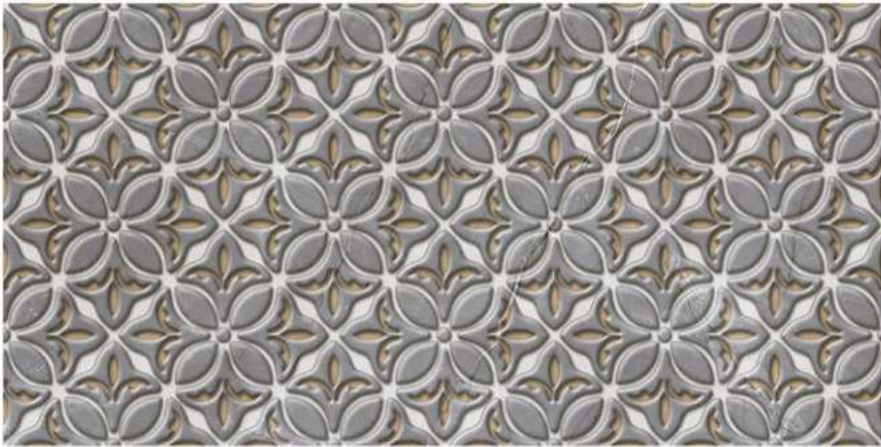

10249

1-10249-L
2-10249-HL1
3-10249-D

10249