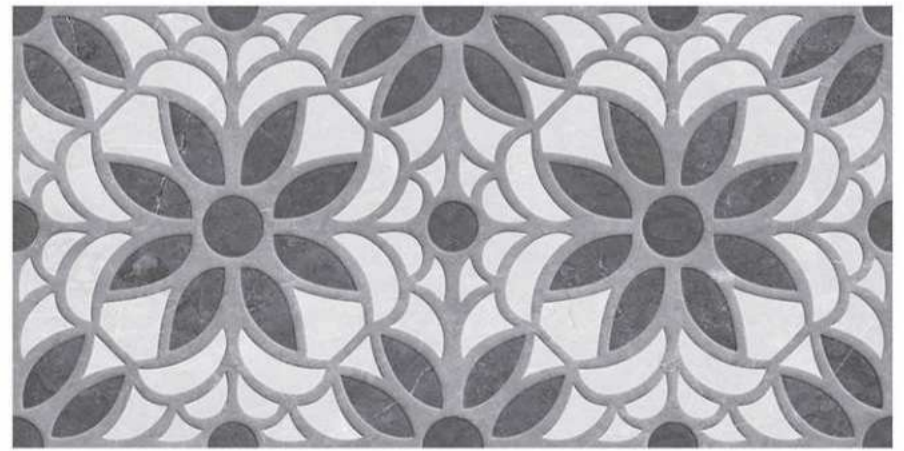

10273

- 1-10273-L
- 2-10273-HL1
- 3-10273-D

EXCLUSIVE COLLECTION