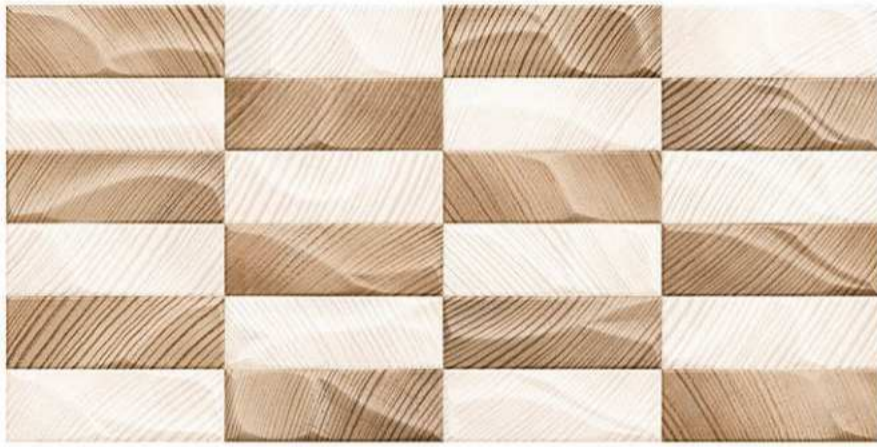

- 1-10369-L
- 2-10369-HL1
- 3-10369-HL2
- 4-10369-D

10376

- 1-10376-L
- 2-10376-HL1
- 3-10376-HL2
- 4-10376-D

WALL TILES | 30X60CM

GLOSSY FINISH

the perfect surface

Random design

Use 3mm Space