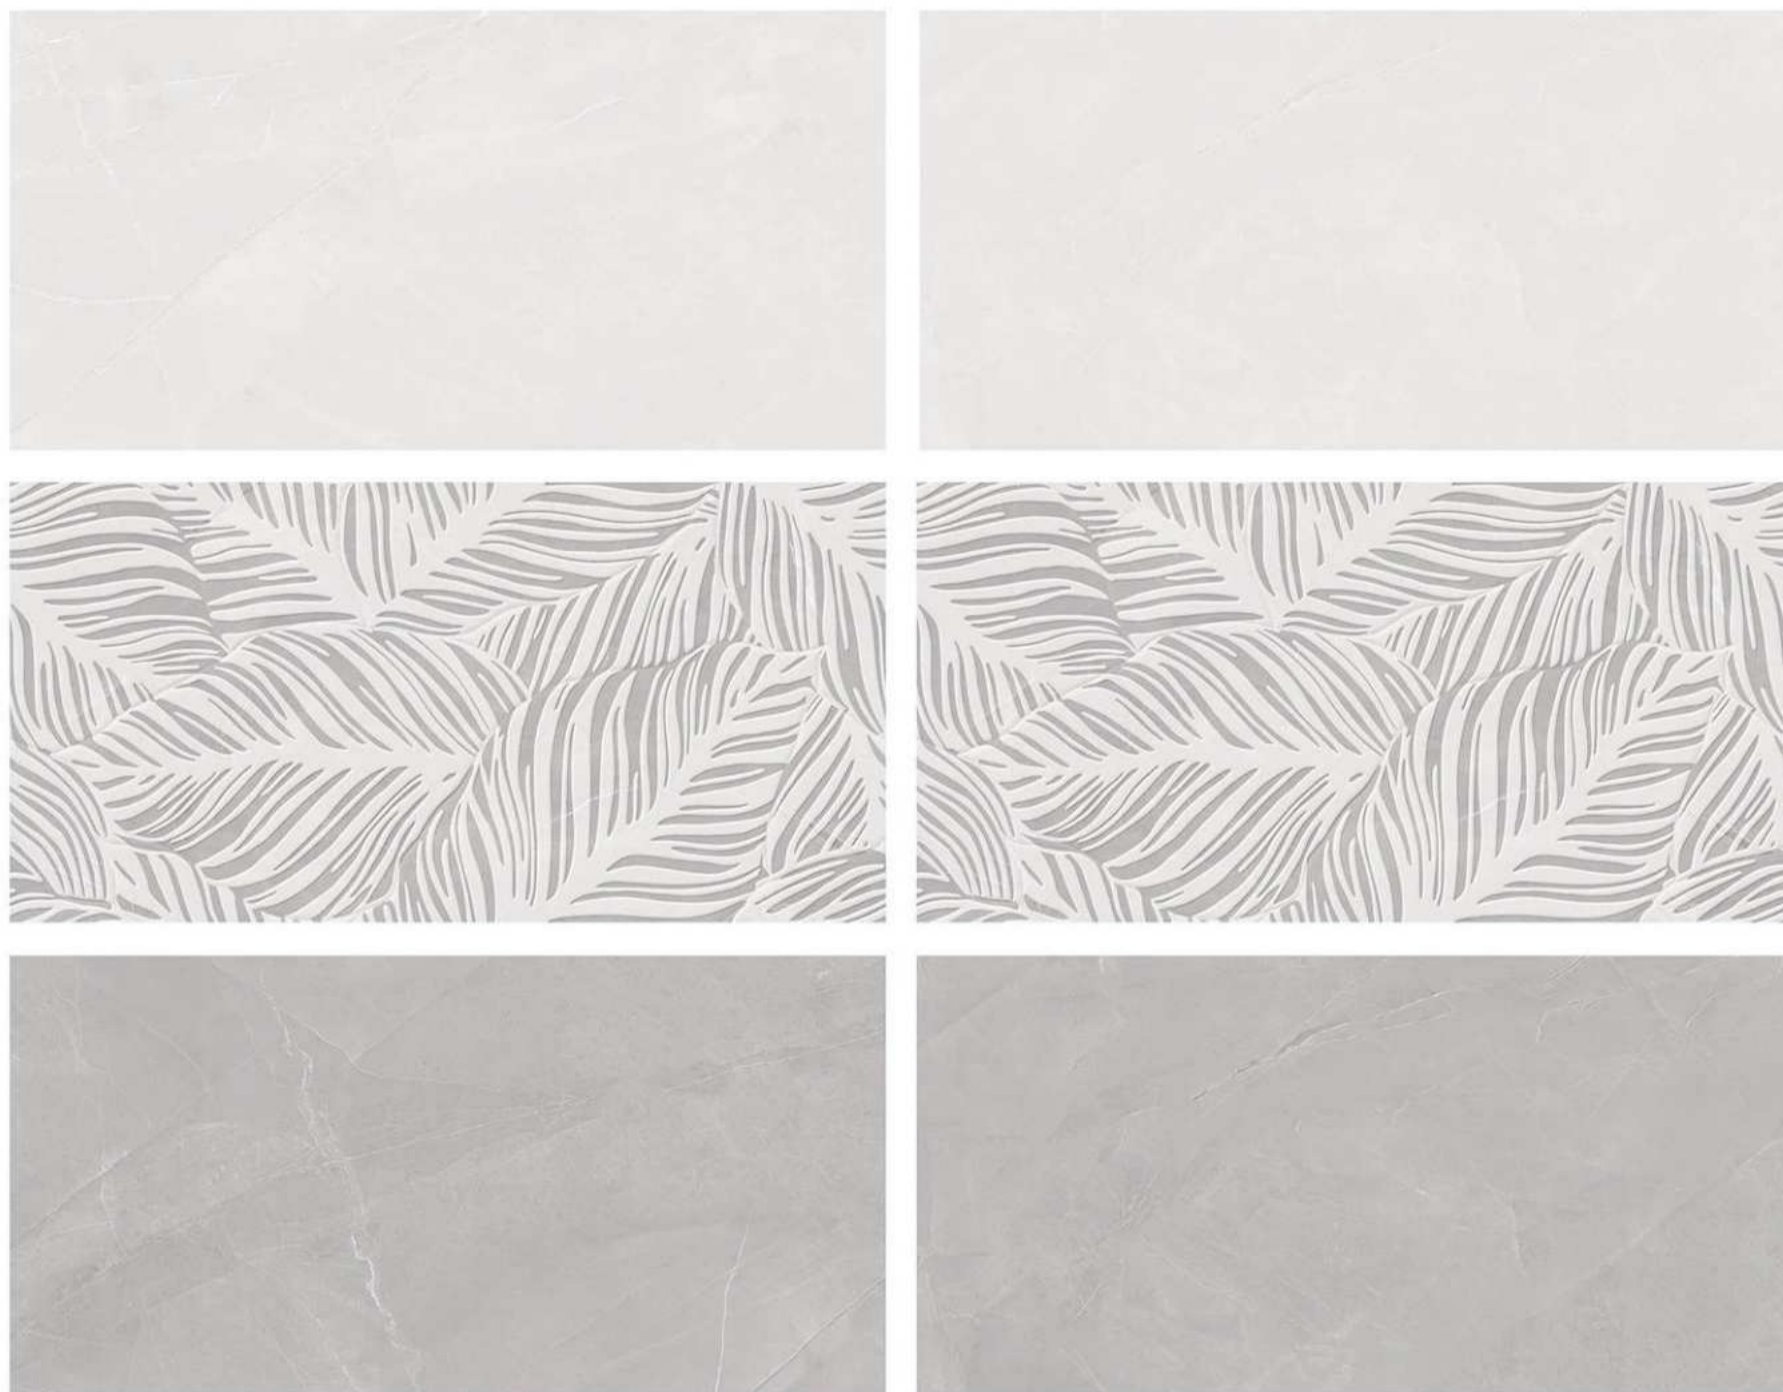

10244

1-10244-L
2-10244-HL1
3-10244-D

WALL TILES | 30X60CM

GLOSSY FINISH

the
perfect
surface

Random
design

Use 3mm
Space

High
Definition

Digital
tech.

Wall
Tiles