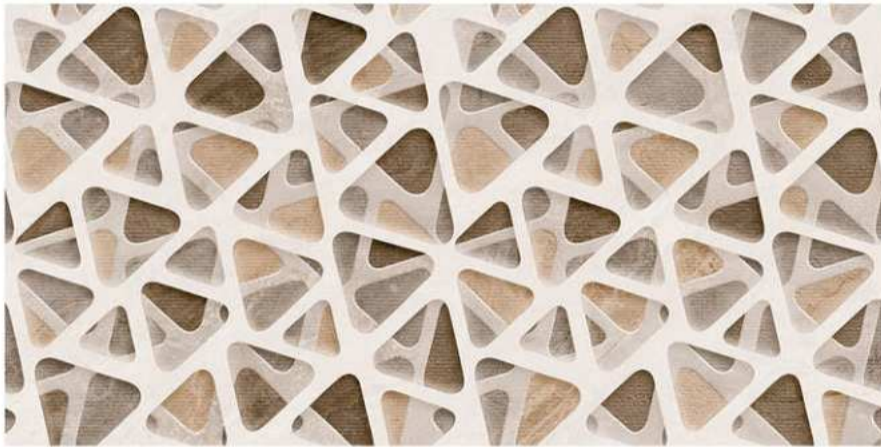

10257

- 1-10257-L
- 2-10257-HL1
- 3-10257-D