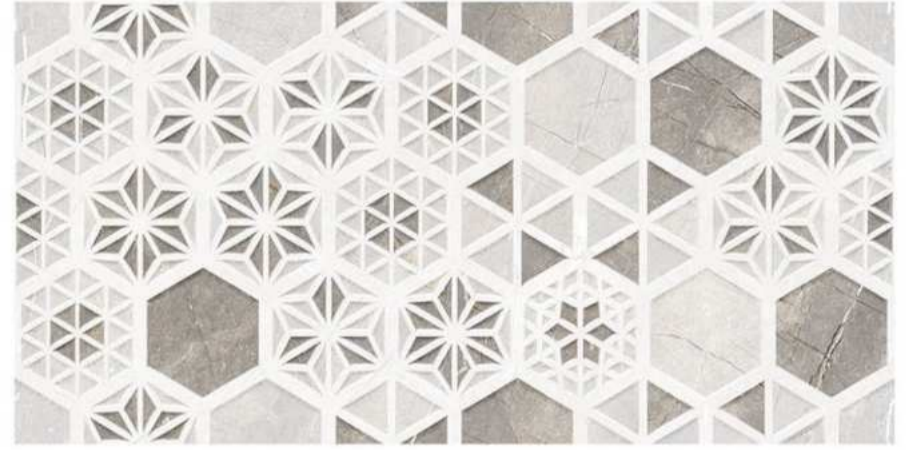

the perfect surface

Random design

Use 3mm Space

High Definition

Digital tech.

Wall Tiles

10239

1-10239-L
2-10239-HL1
3-10239-D