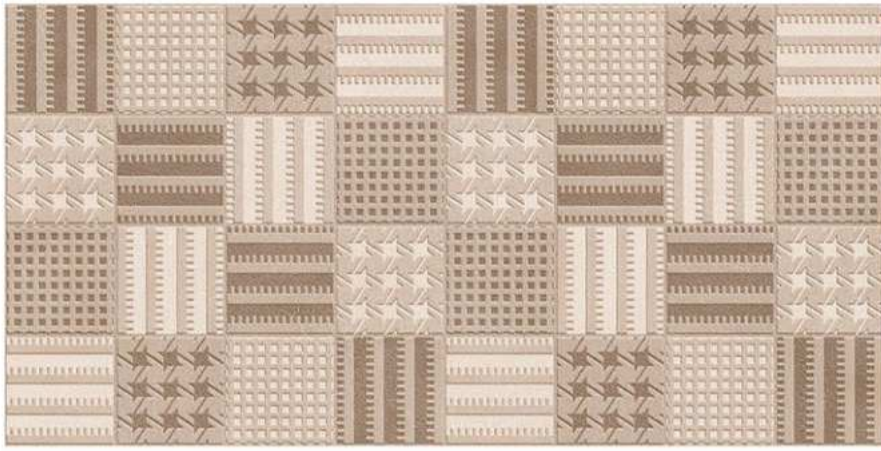

10339

1-10339-L
2-10339-HL1
3-10339-D

10339