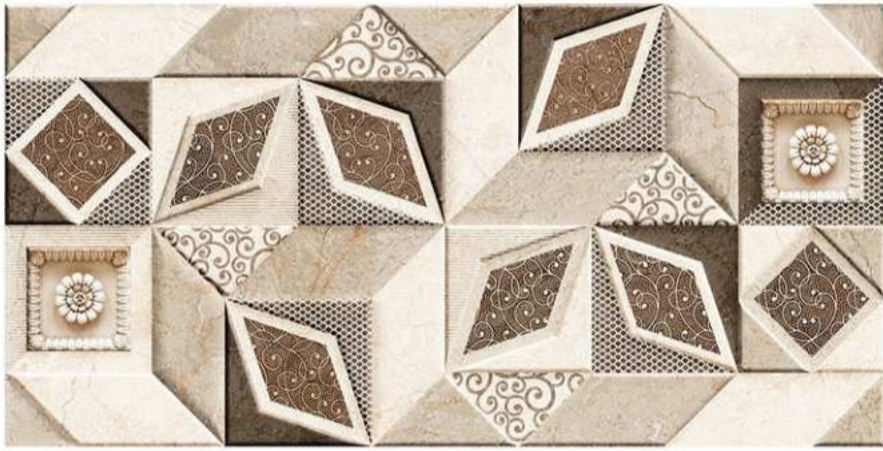

10319

- 1-10319-L
- 2-10319-HL1
- 3-10319-D