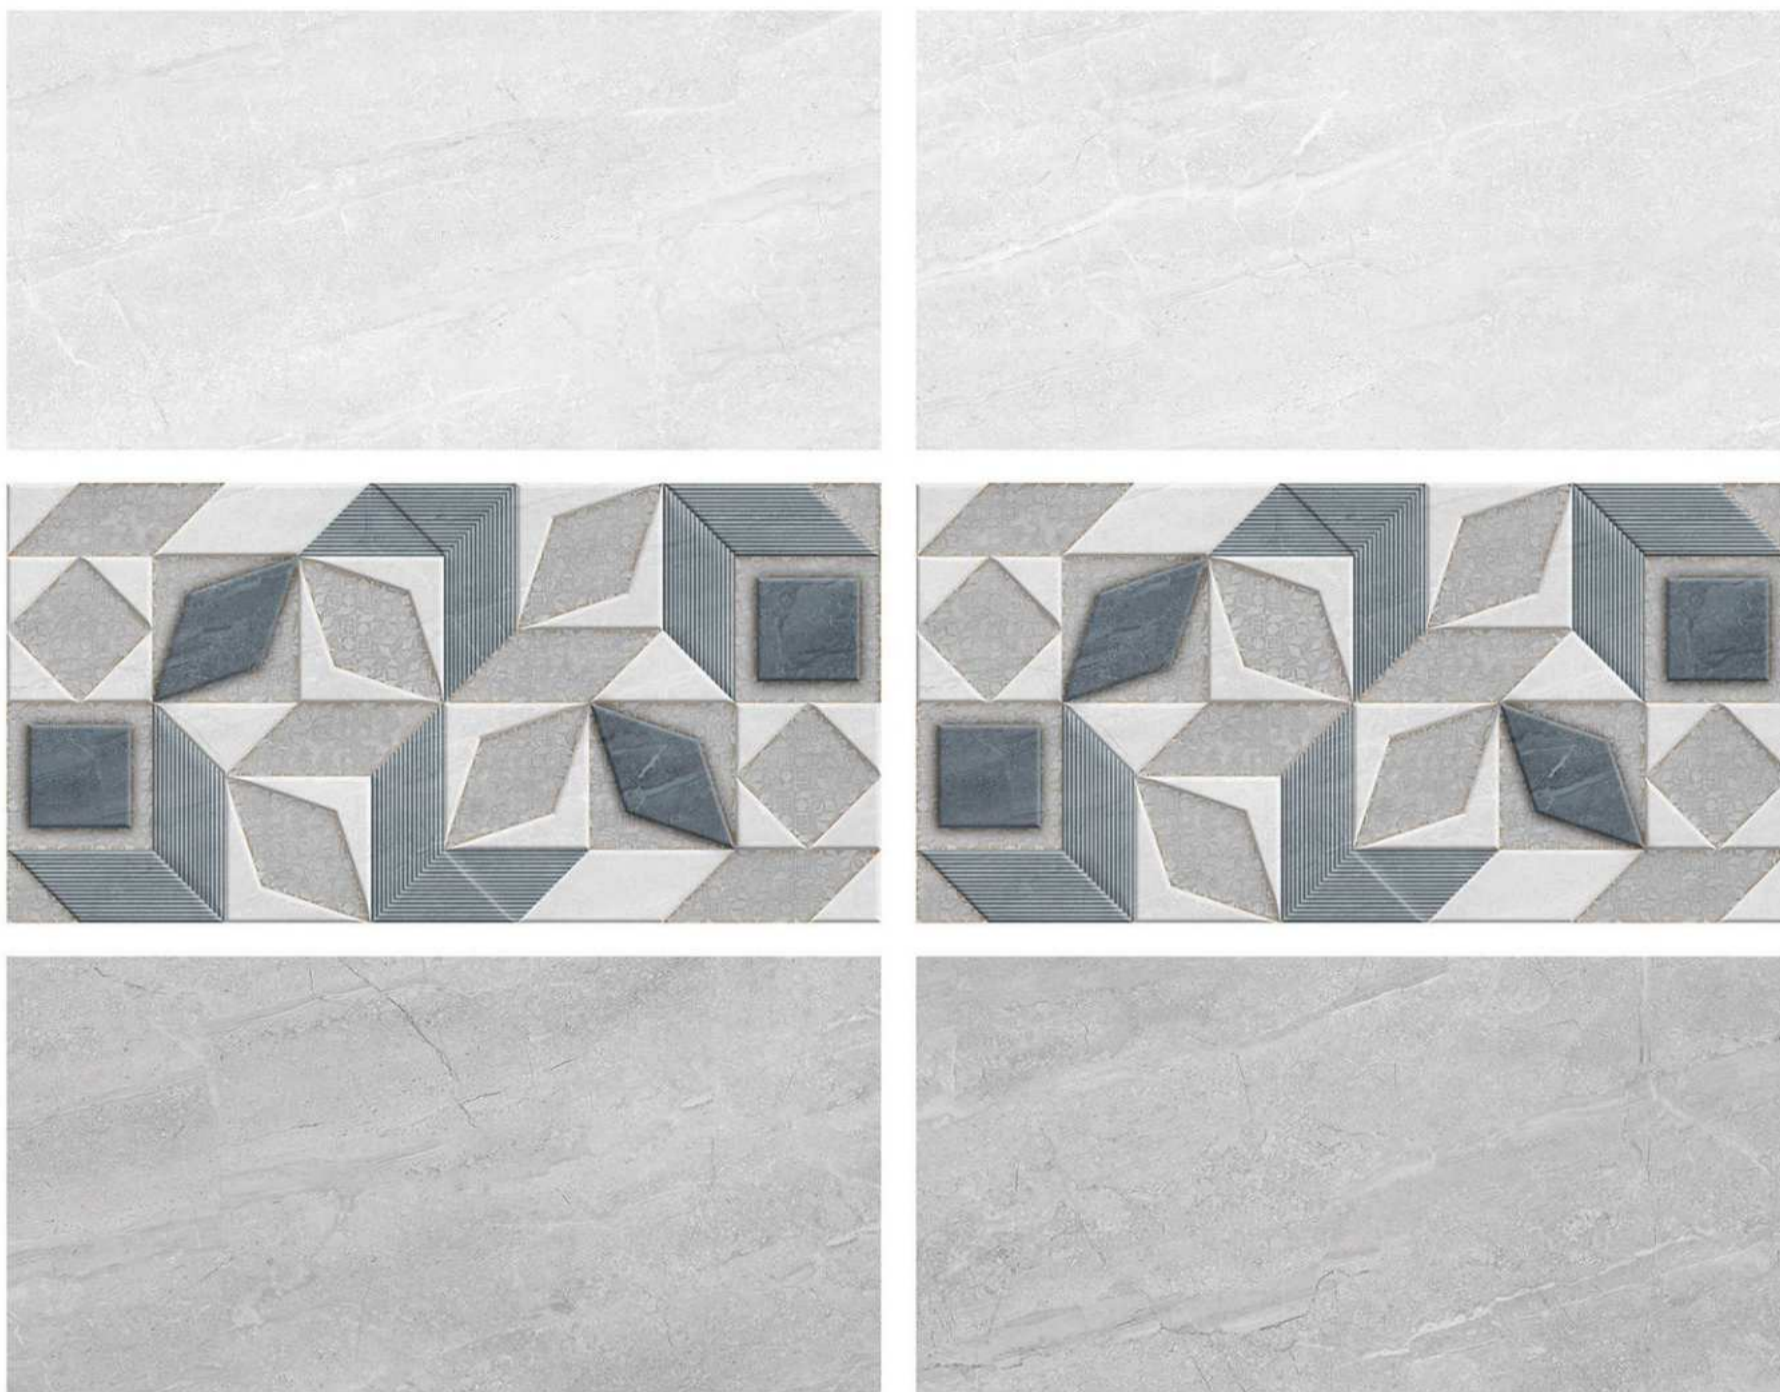

10175

1-10175-L
2-10175-HL1
3-10175-D

WALL TILES | 30X60CM

GLOSSY FINISH

the
perfect
surface

Random
design

Use 3mm
Space

High
Definition

Digital
tech.

Wall
Tiles