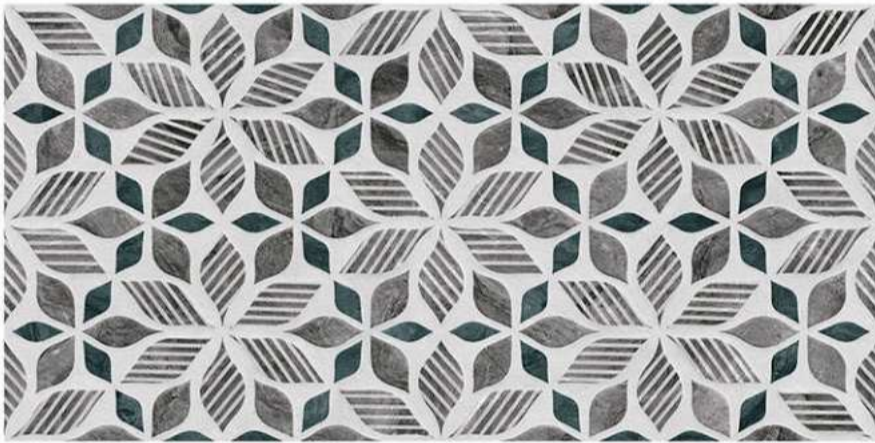

10238

- 1-10238-L
- 2-10238-HL1
- 3-10238-HL2
- 4-10238-D

10245