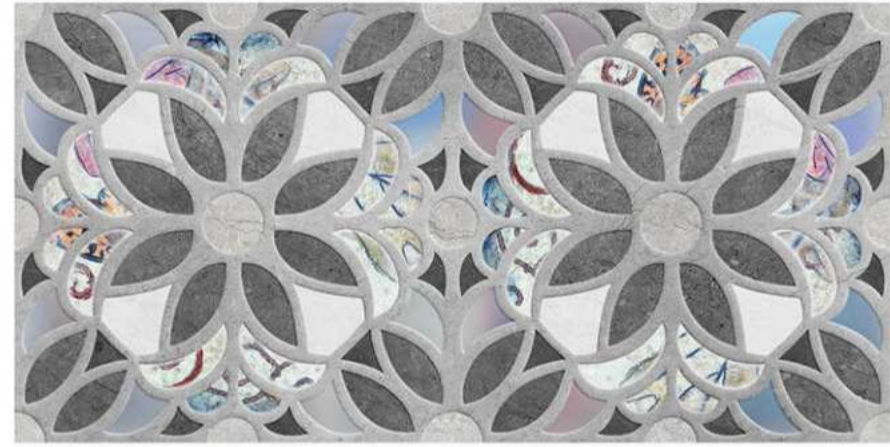

the
perfect
surface

Random design

Use 3mm Space

High Definition

Digital tech.

Wall Tiles

10200

1-10200-L
2-10200-HL1
3-10200-D