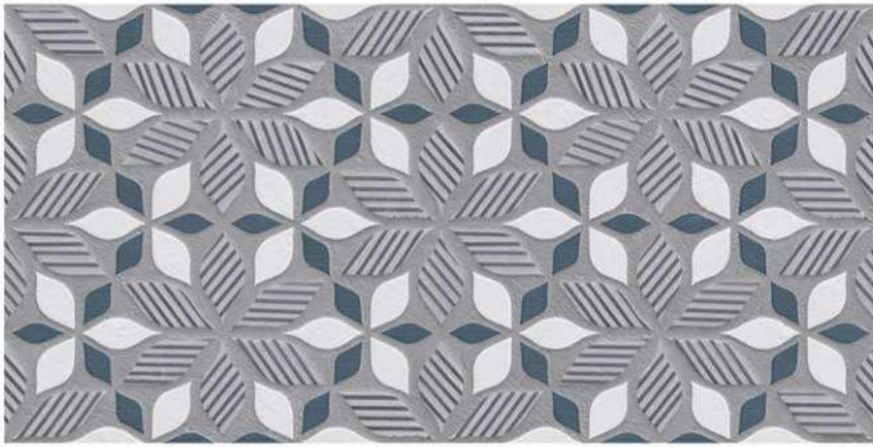

the perfect surface

Random design

Use 3mm Space

High Definition

Digital tech.

Wall Tiles

EXCLUSIVE COLLECTION

10251