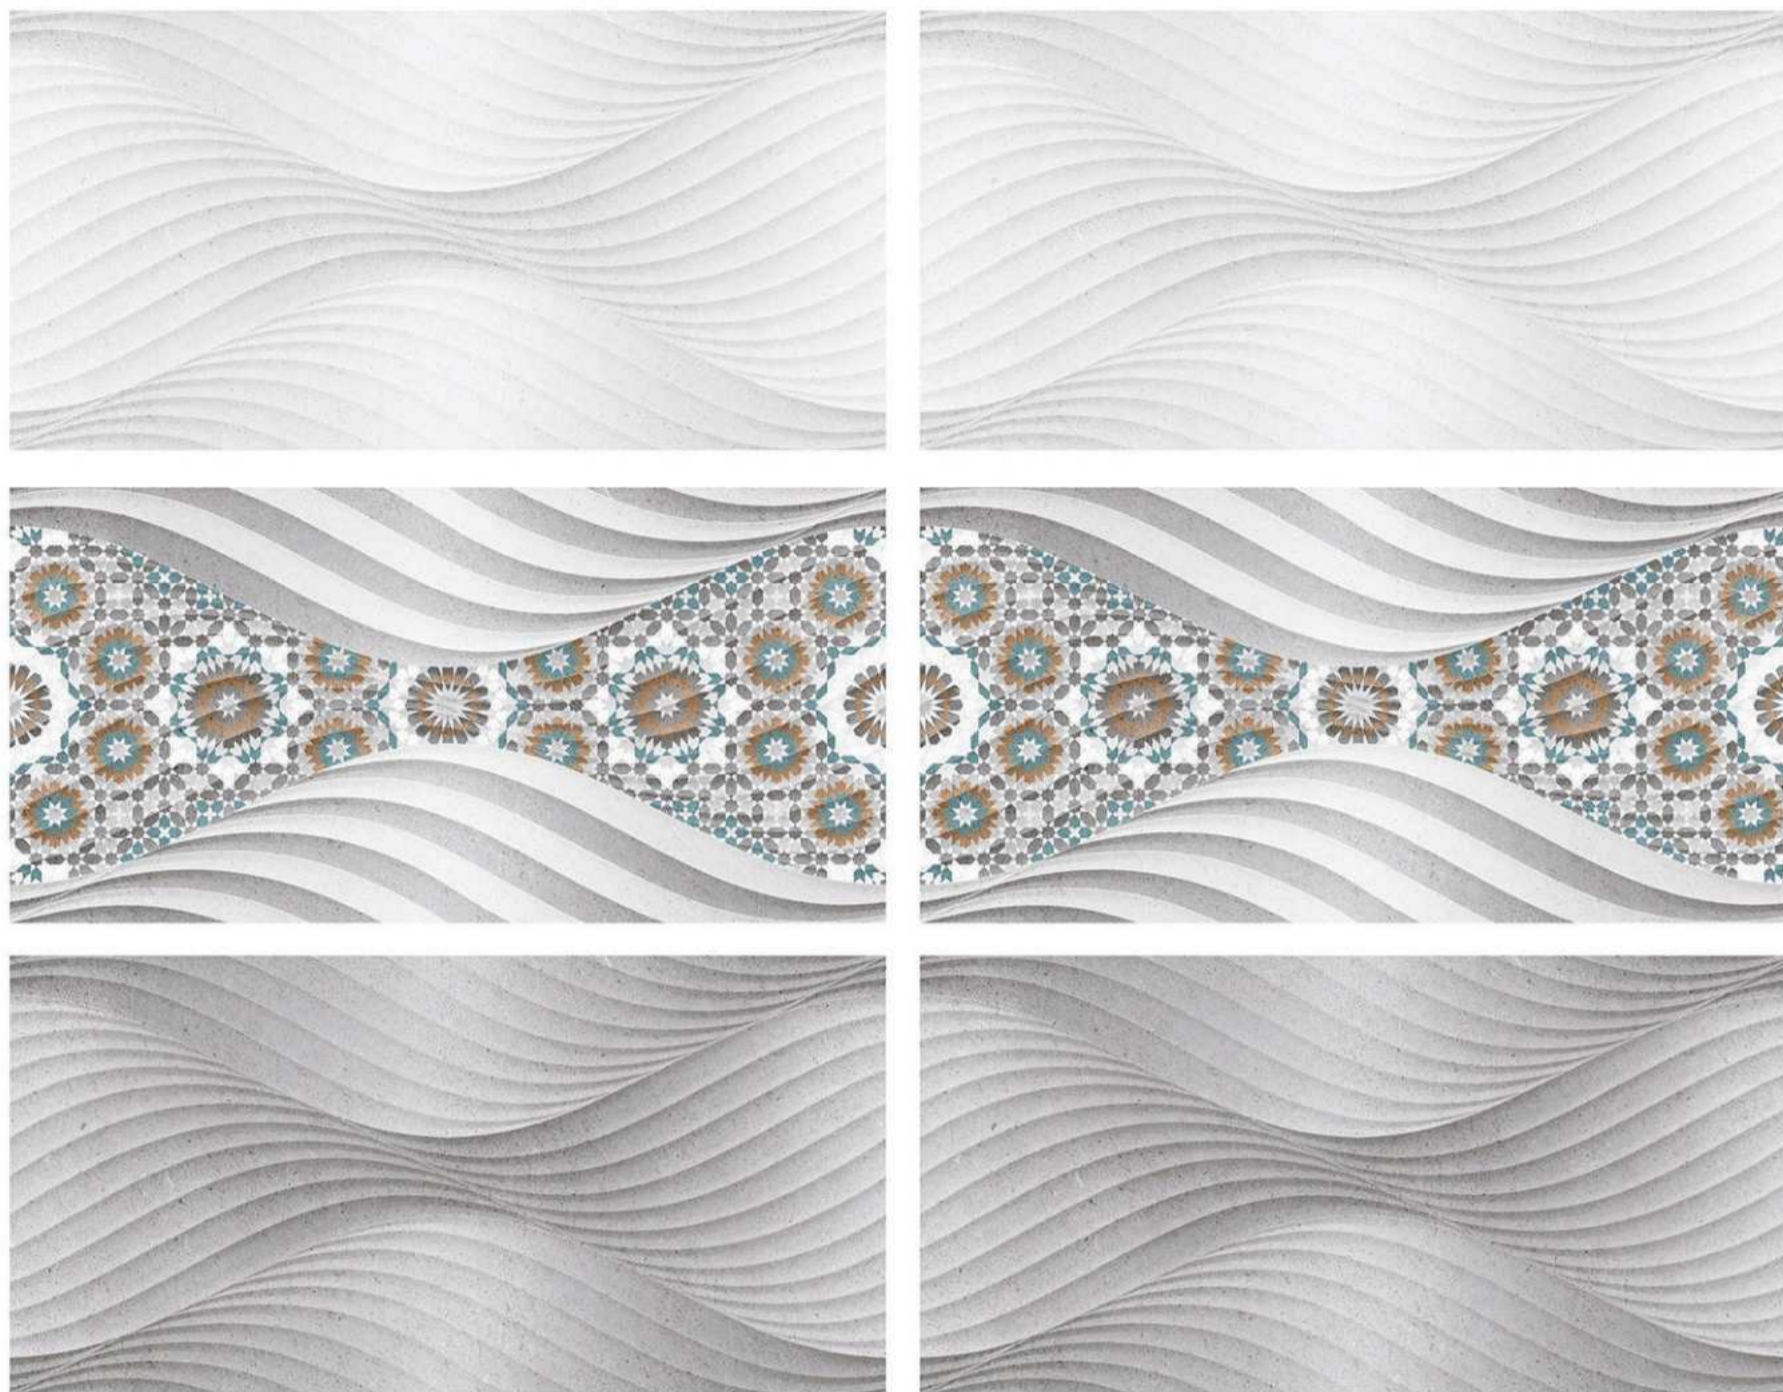

Random design

Use 3mm Space

High Definition

Digital tech.

Wall Tiles

10462

1-10462-L
2-10462-HL1
3-10462-D

WALL TILES | 30X60CM