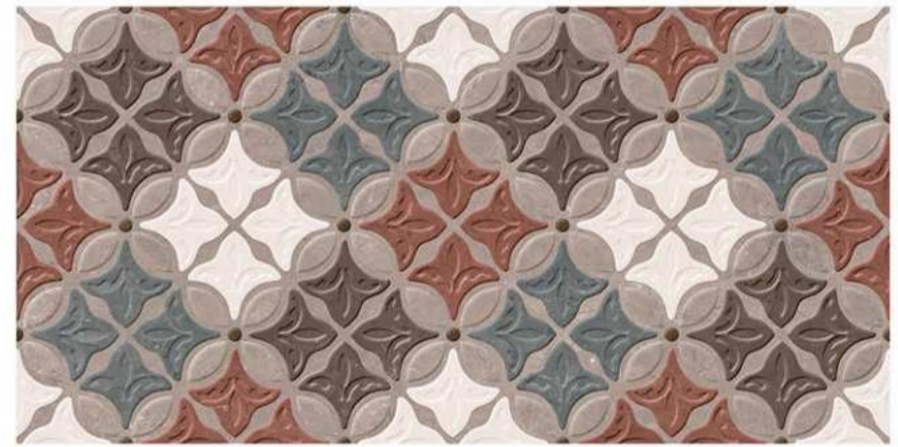

- 1-10256-L
- 2-10256-HL1
- 3-10256-HL2
- 4-10256-D

WALL TILES | 30X60 CM

GLOSSY FINISH

the perfect surface

Random design

Use 3mm Space

High Definition

Digital tech.

Wall Tiles

EXCLUSIVE COLLECTION