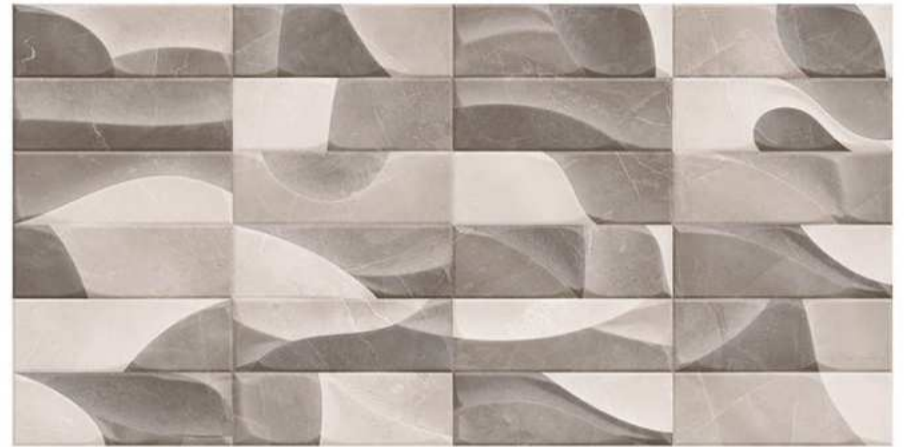

10425

1-10425-L
2-10425-HL1
3-10425-D