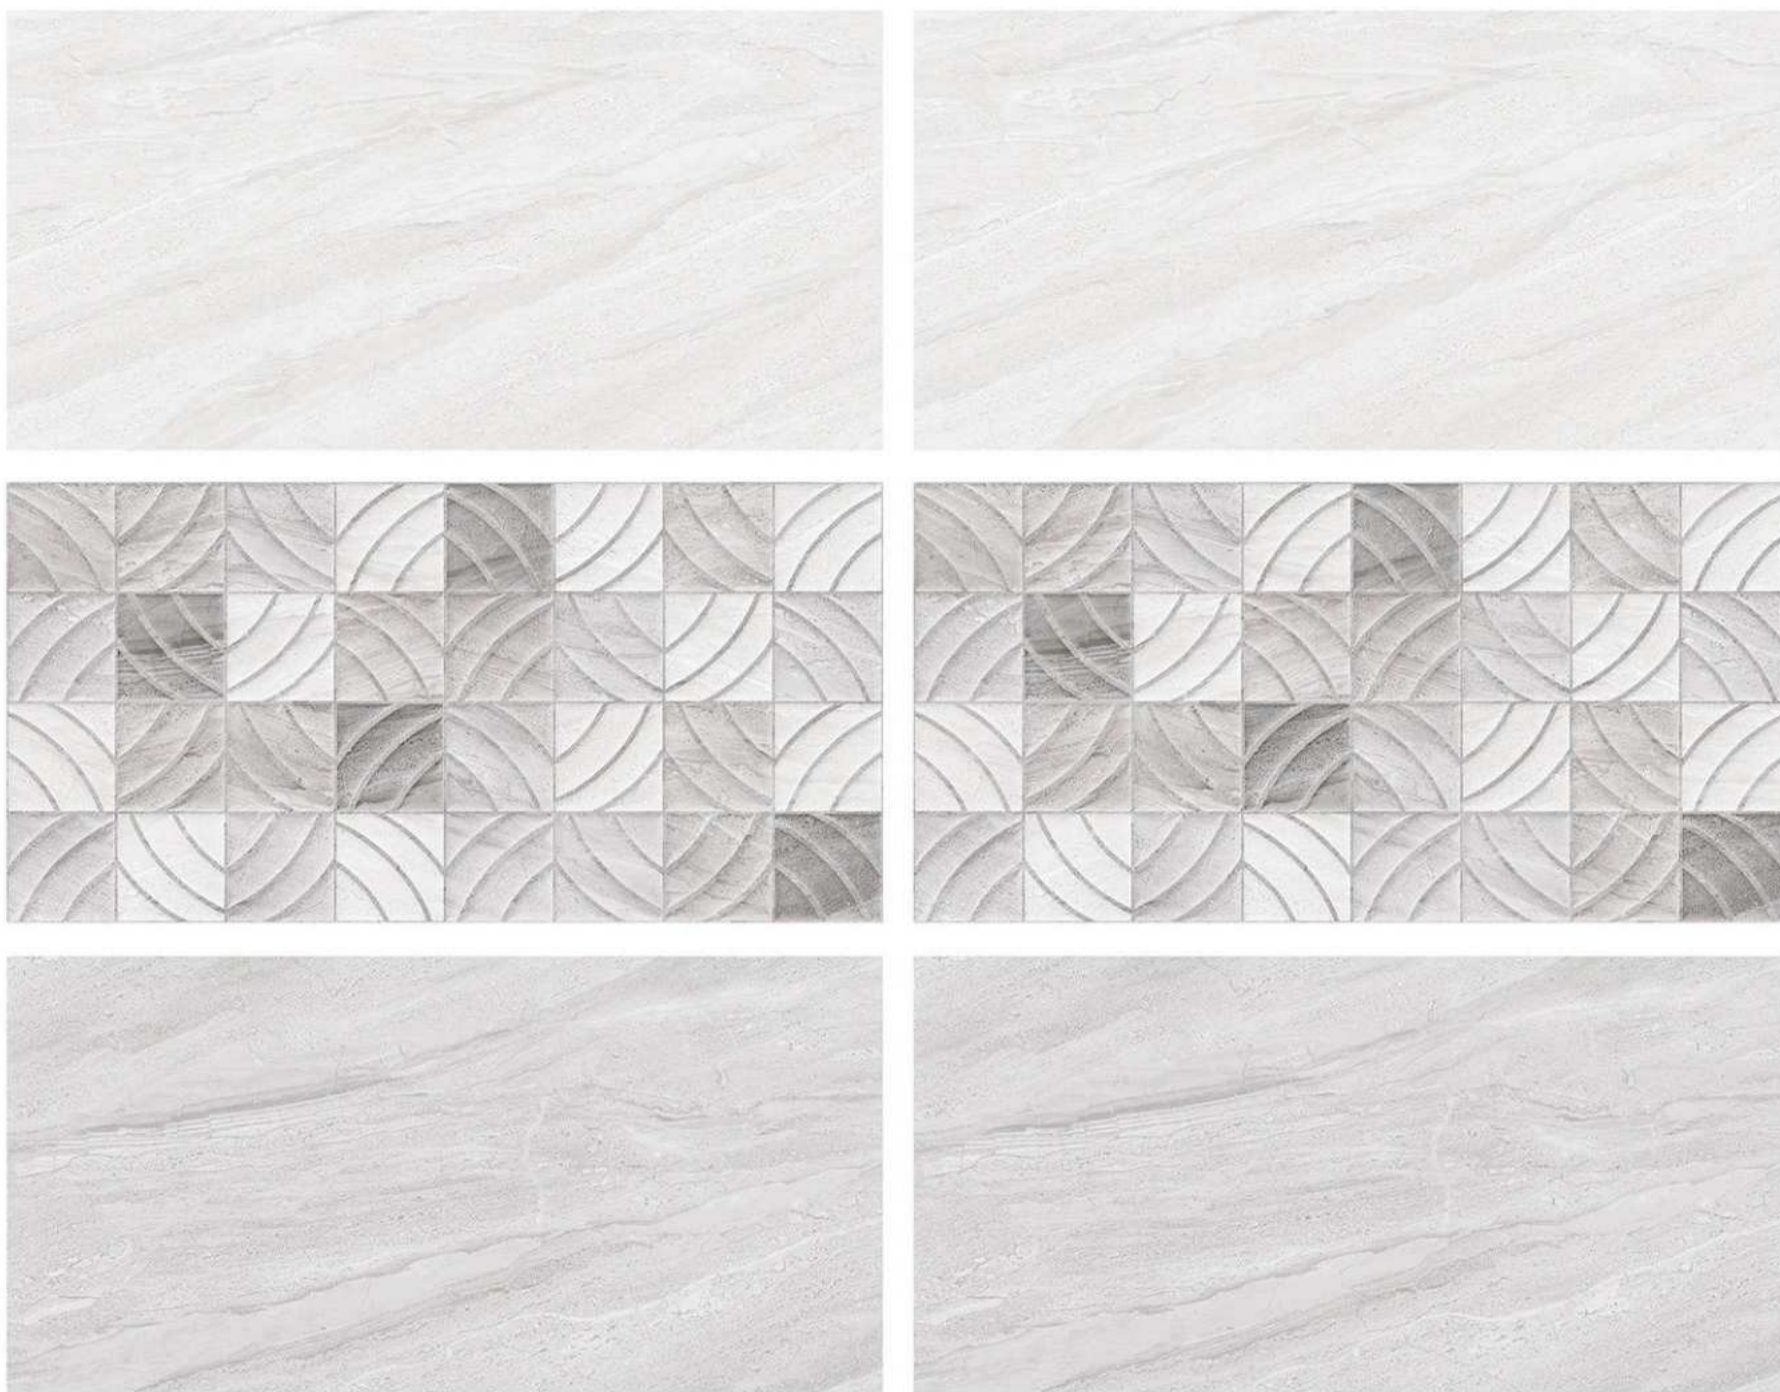

Use 3mm Space

High Definition

Digital tech.

Wall Tiles

10437

1-10437-L
2-10437-HL1
3-10437-D

WALL TILES | 30X60CM

GLOSSY FINISH