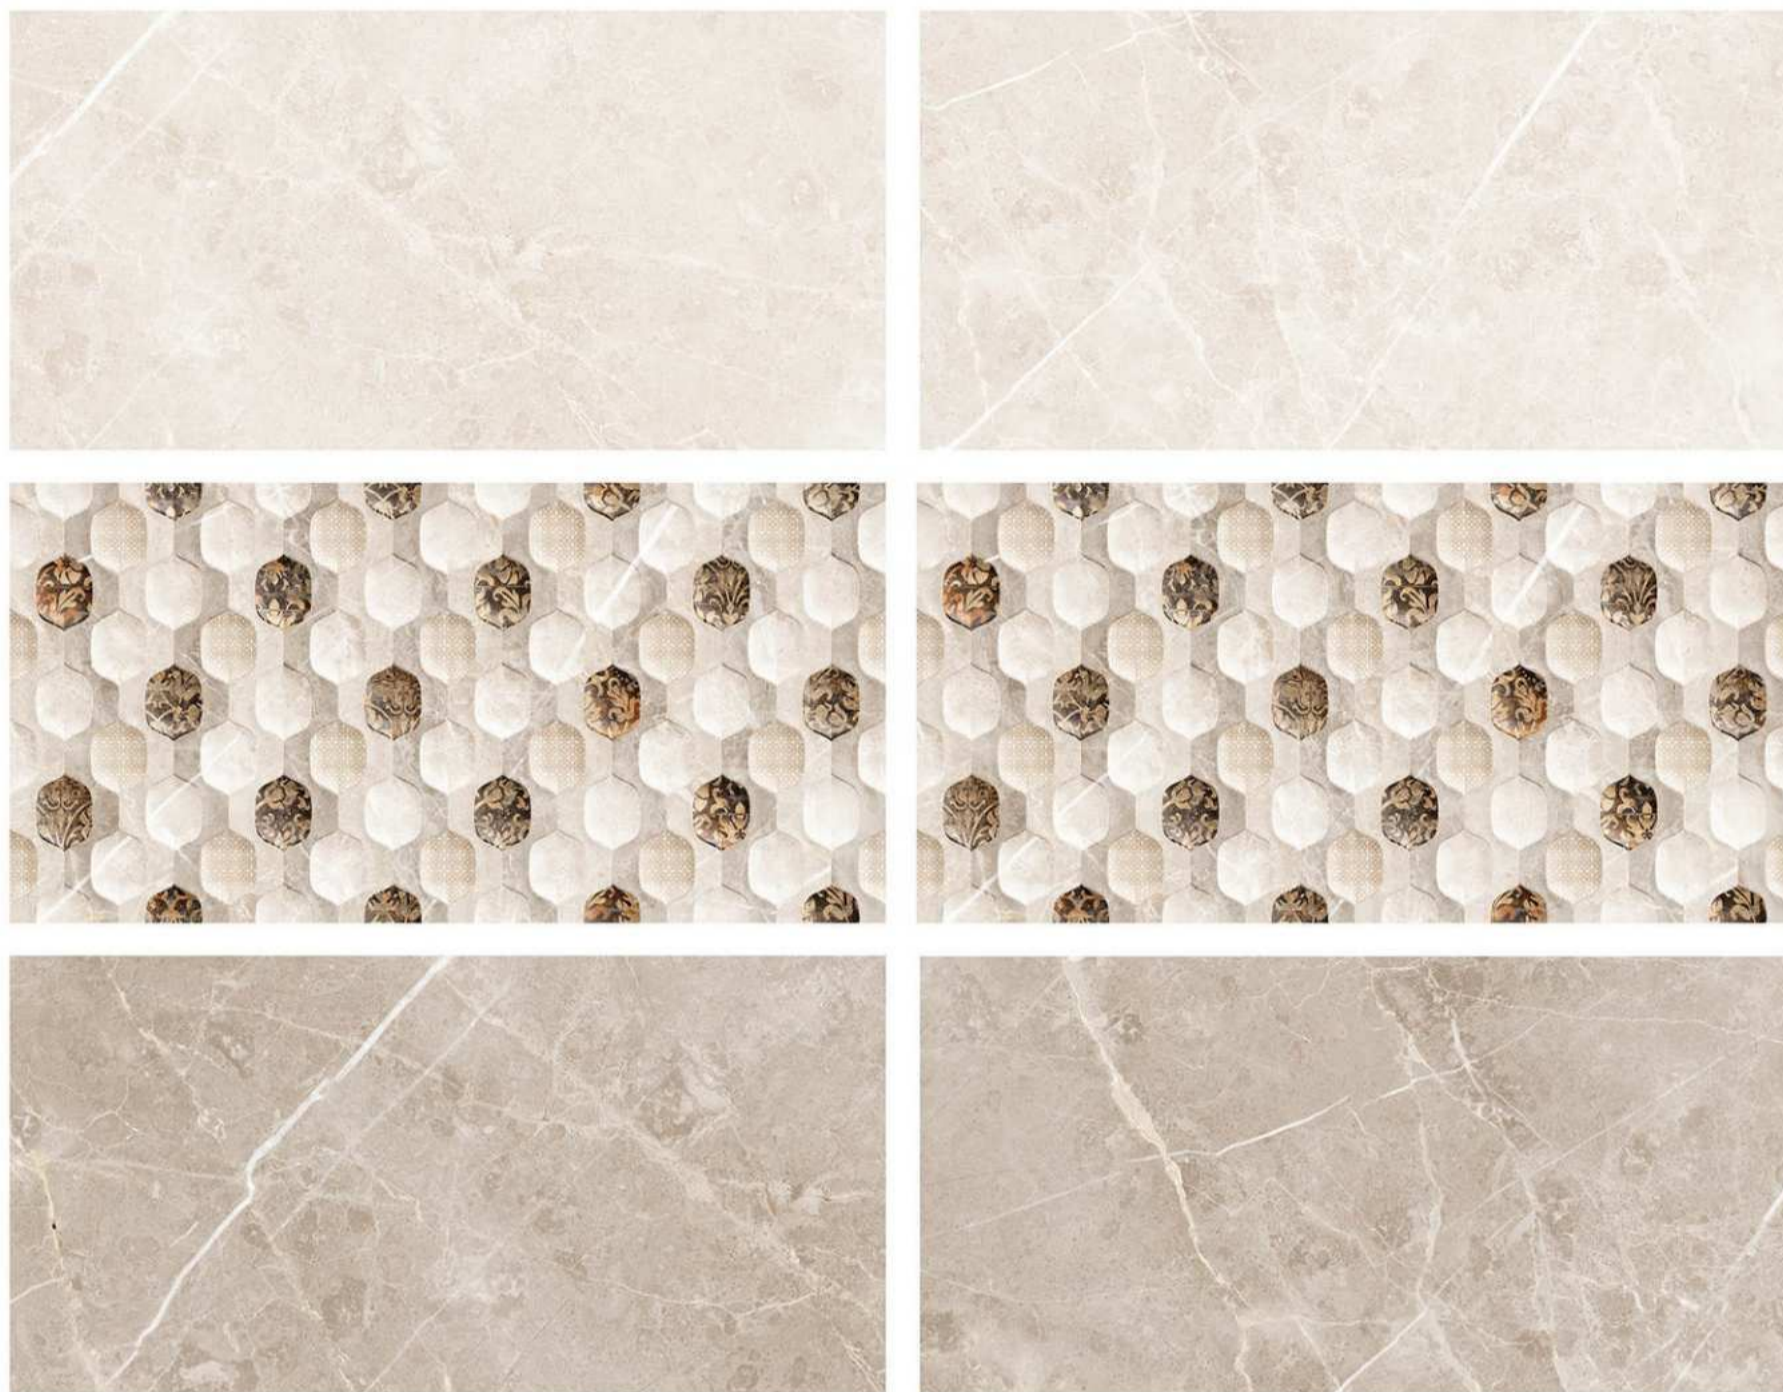

High Definition

Digital tech.

Wall Tiles

10314

1-10314-L
2-10314-HL1
3-10314-D

10315

- 1-10315-L
- 2-10315-HL1
- 3-10315-D

WALL TILES | 30X60CM