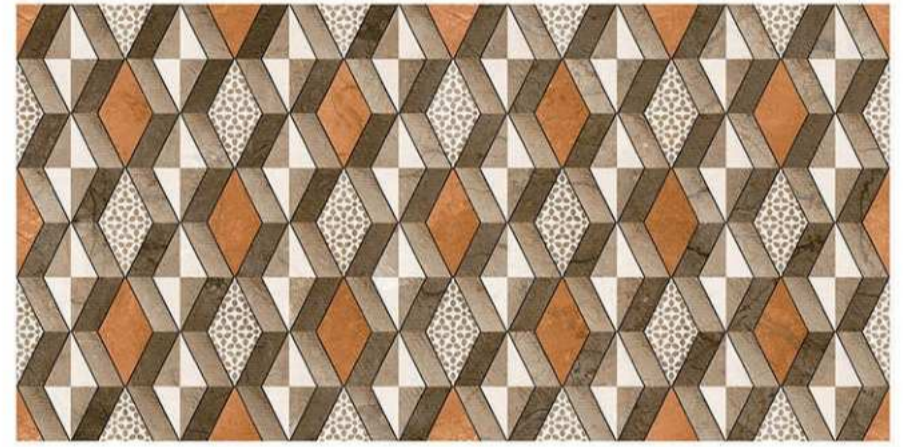

10376

- 1-10376-L
- 2-10376-HL1
- 3-10376-HL2
- 4-10376-D

WALL TILES | 30X60CM

GLOSSY FINISH

the perfect surface

Random design

Use 3mm Space

High Definition

Digital tech.

Wall Tiles