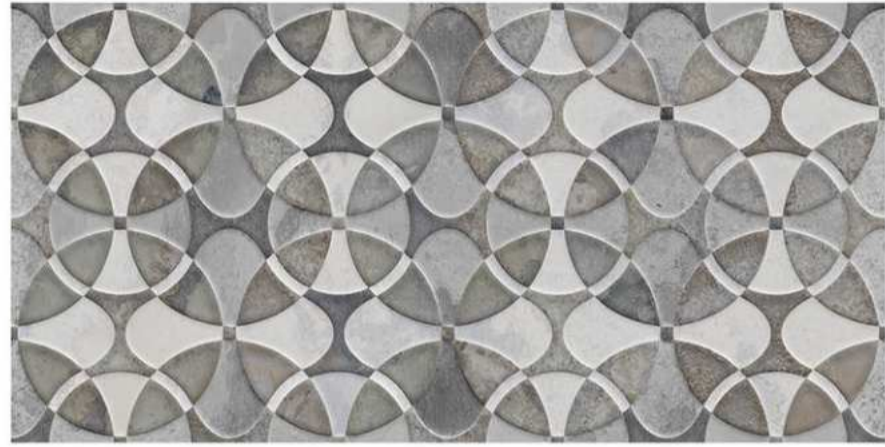

the
perfect
surface

Random
design

Use 3mm
Space

High
Definition

Digital
tech.

Wall
Tiles

15225

1-15225-L
2-15225-HL1
3-15225-D