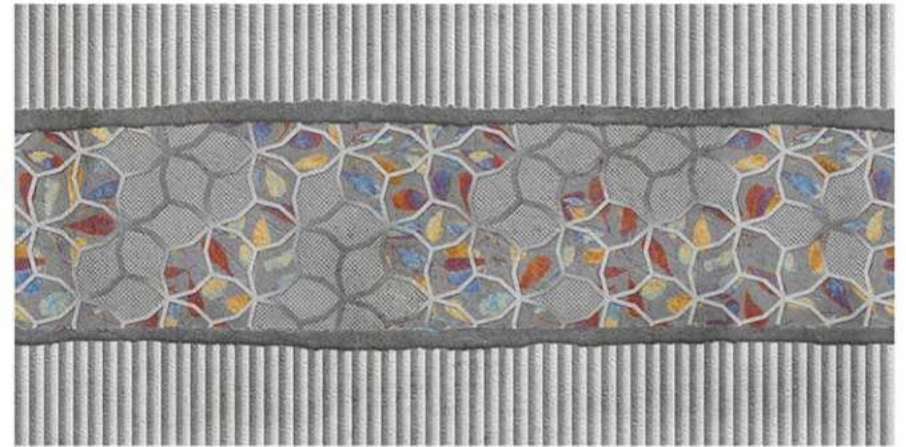

1-15083
2-15083-HL1

WALL TILES | 30X60 CM

the perfect surface

- 
Random design
- 
Use 3mm Space
- 
High Definition
- 
Digital tech.
- 
Wall Tiles

EXCLUSIVE COLLECTION

15091

1-15091-L
2-15091-HL1
3-15091-D

15092