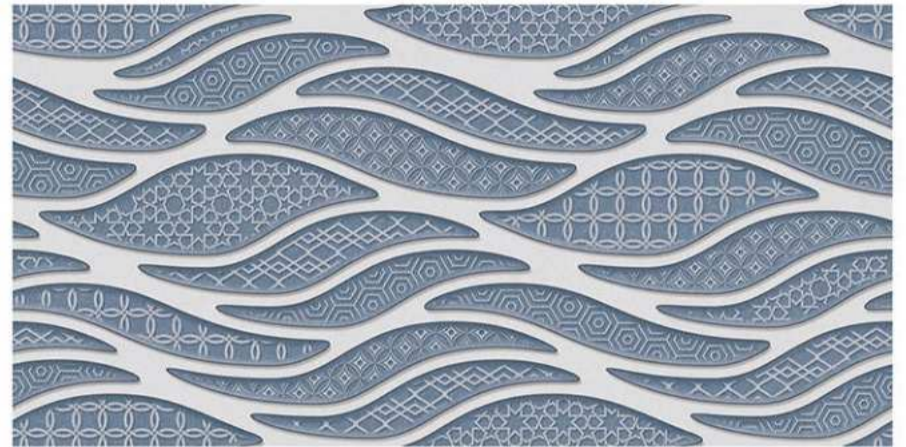

1-15129-L
2-15129-HL1
3-15129-D

15133