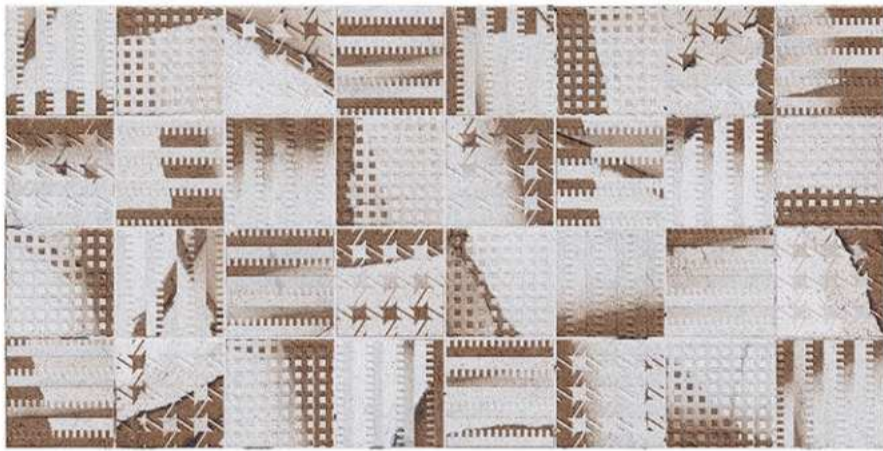

15046

1-15046
2-15046-HL1