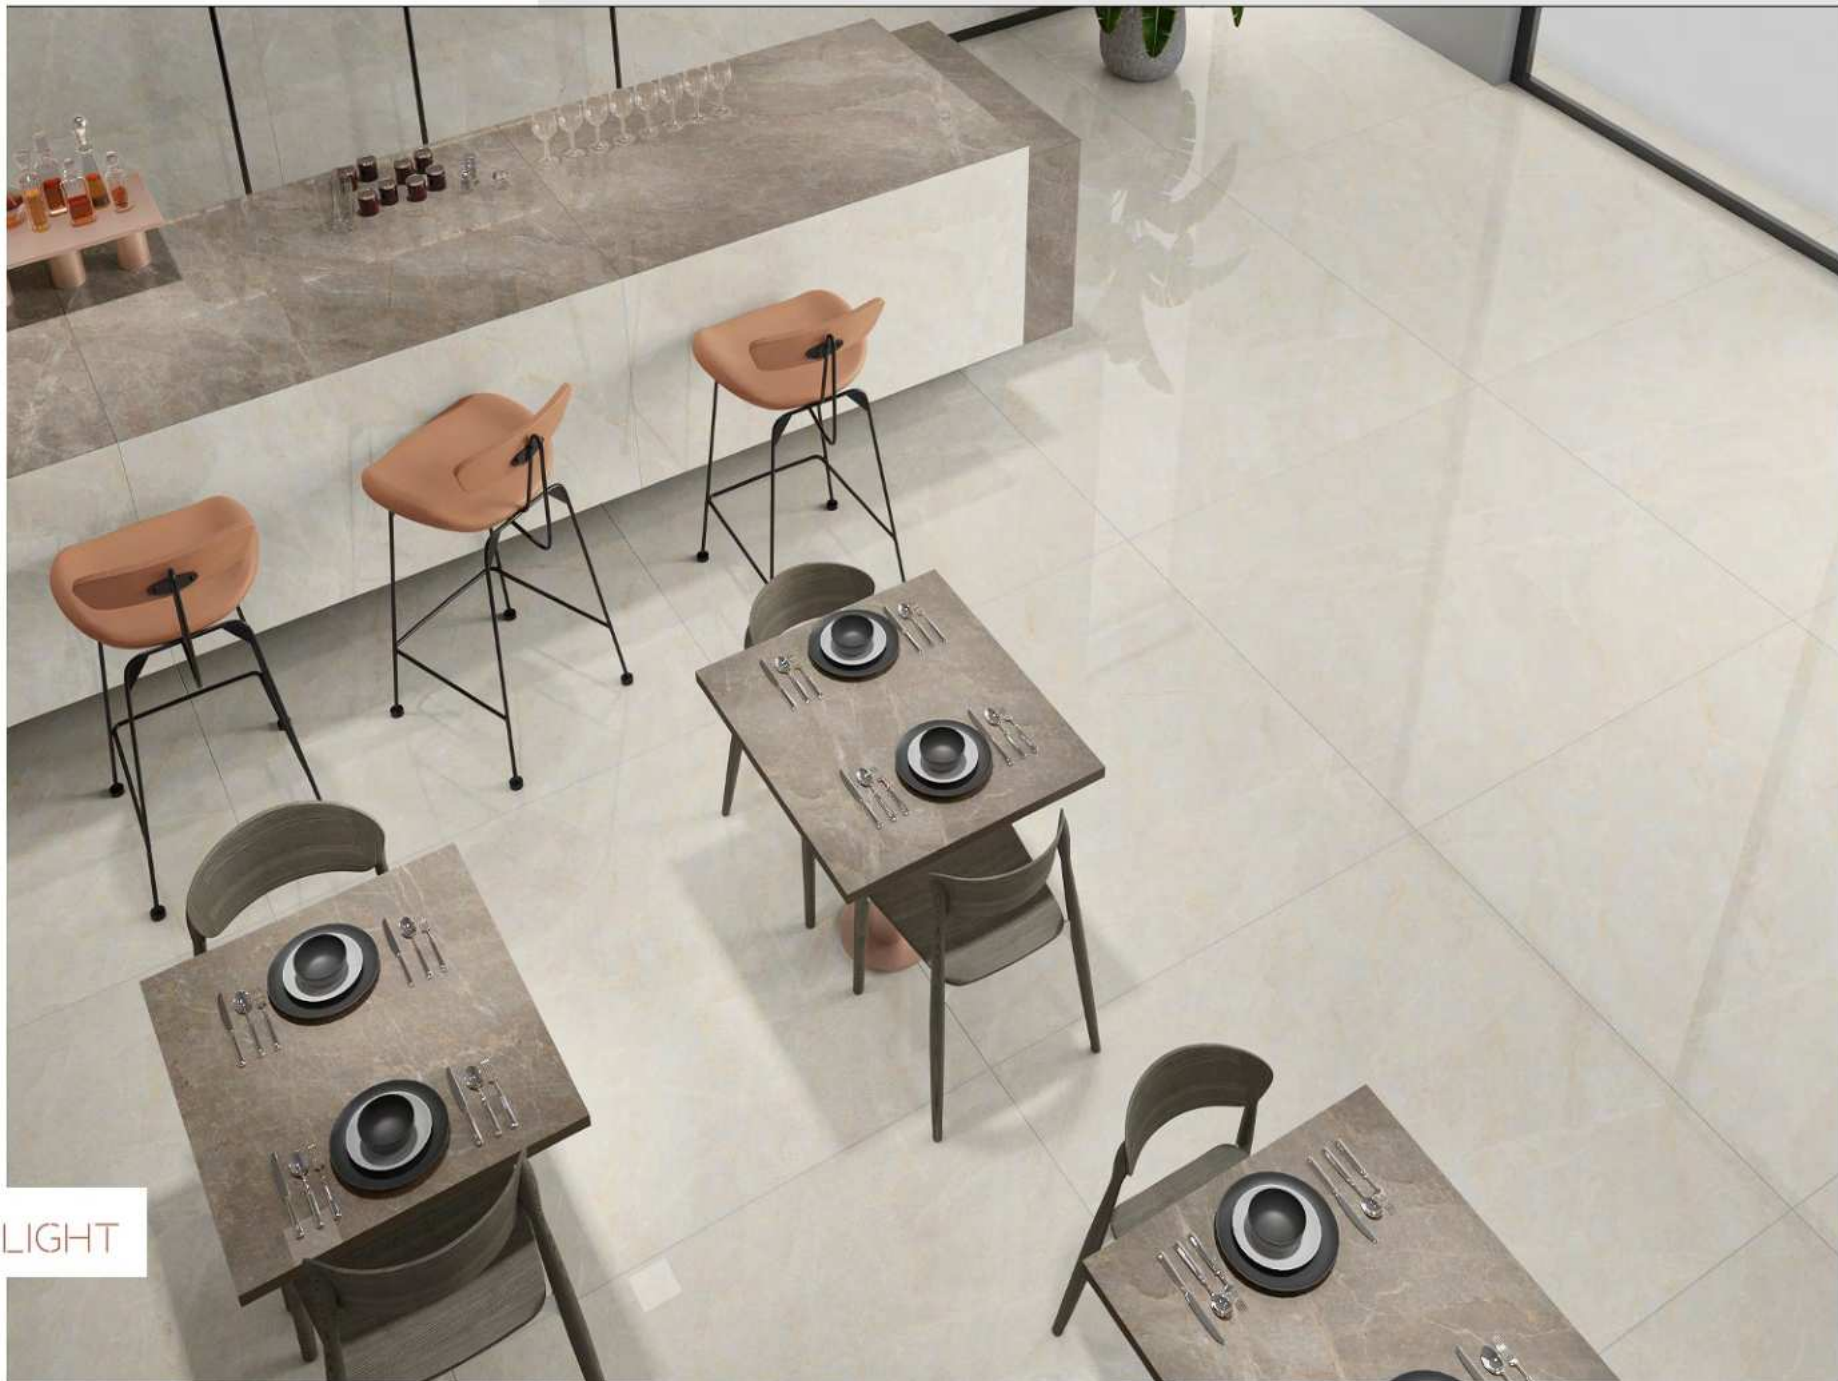

VICTORIAN BROWN

Versatile Edition

1200X1200MM, GLOSSY SURFACE,
03 RANDOM, 9MM THICKNESS.

VICTORIAN BROWN

*Entirely
unmatched standards of beauty*

VICTORIAN LIGHT

Versatile Edition

1200X1200MM. GLOSSY SURFACE,
03 RANDOM, 9MM THICKNESS.