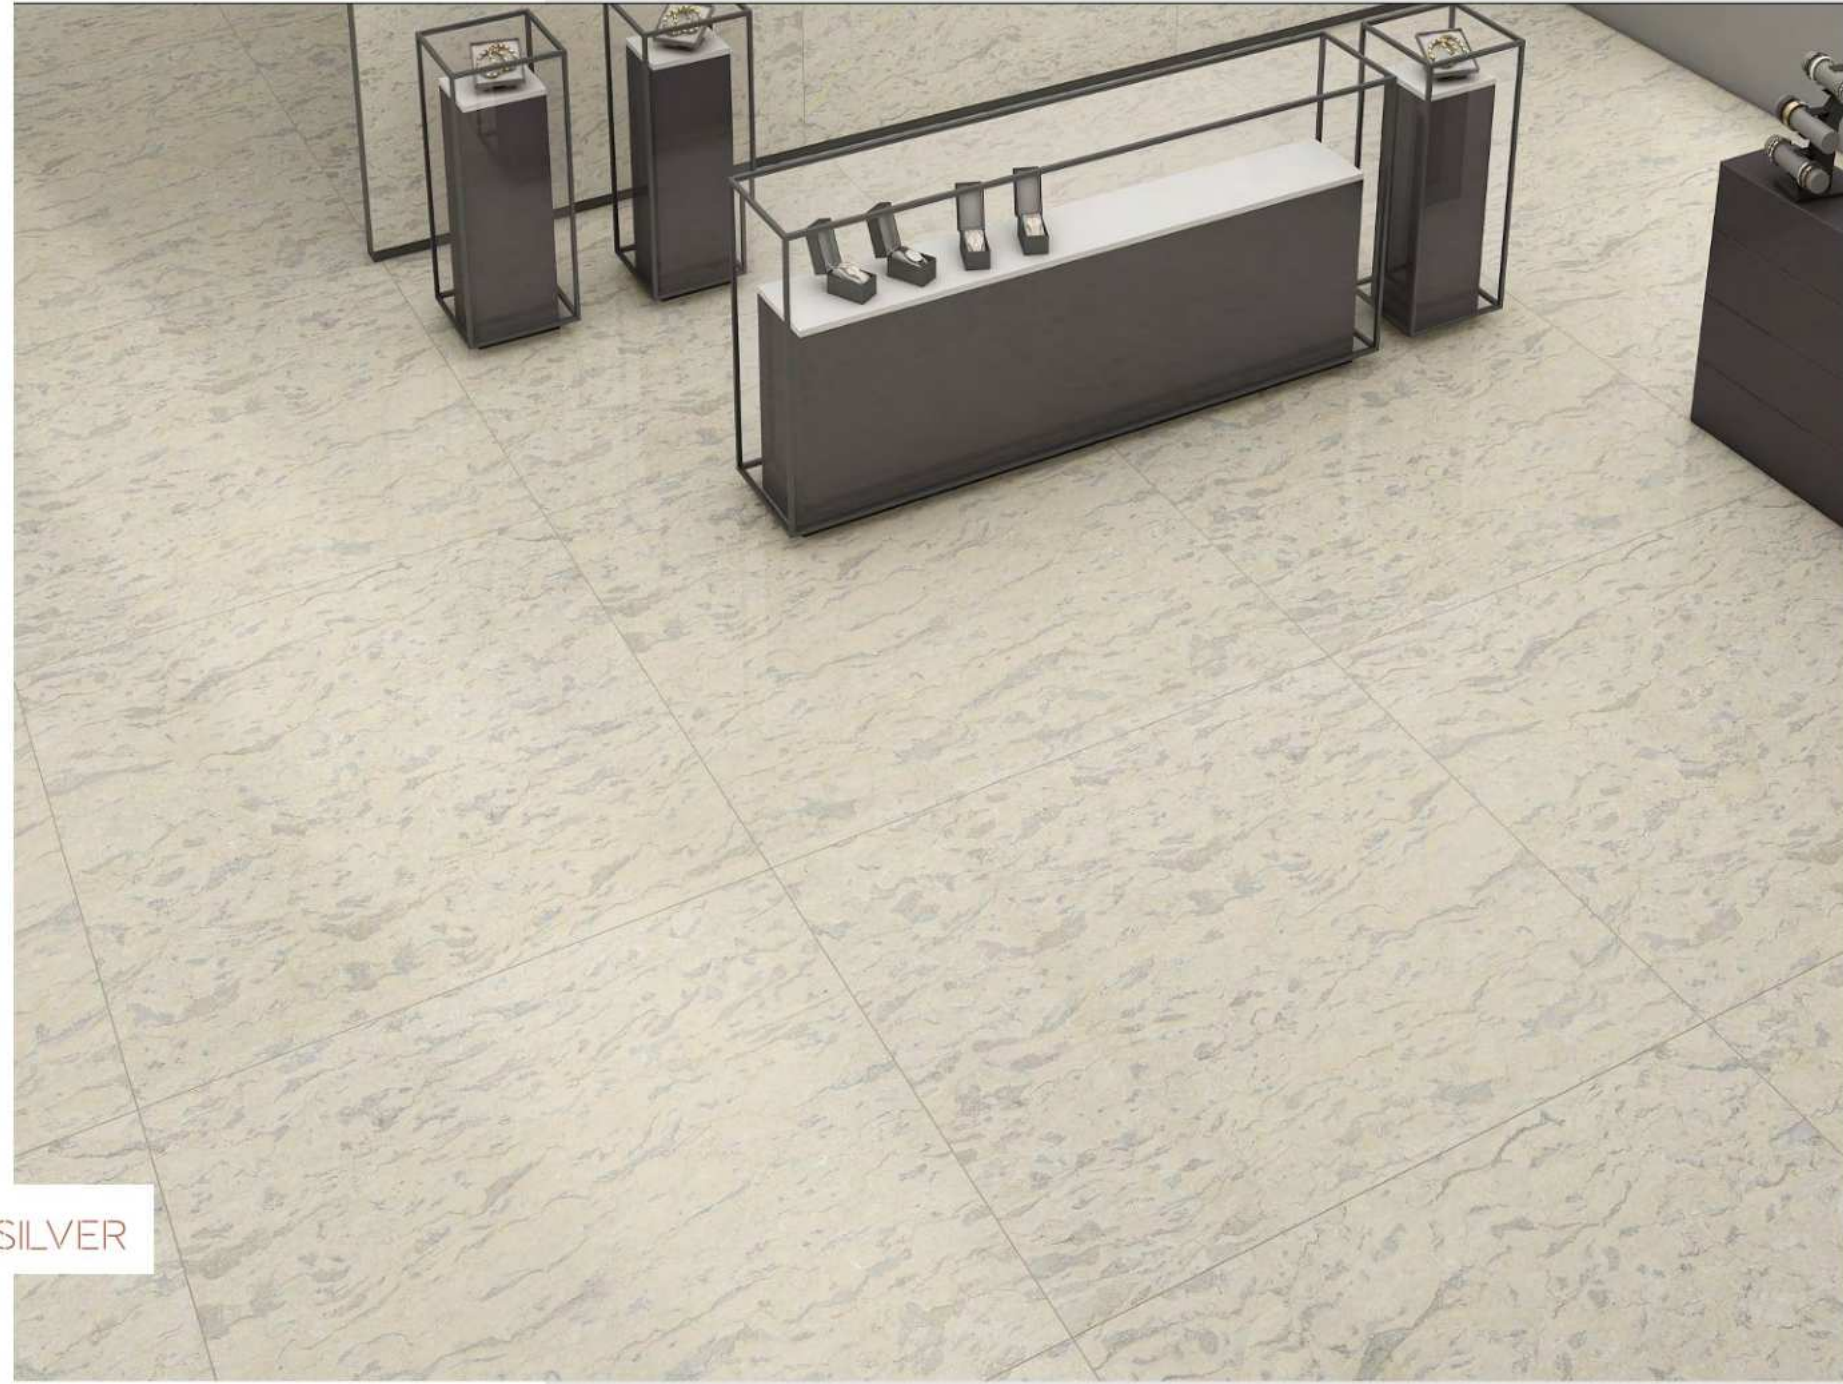

Entirely

unmatched standards of beauty

ARISTA SILVER