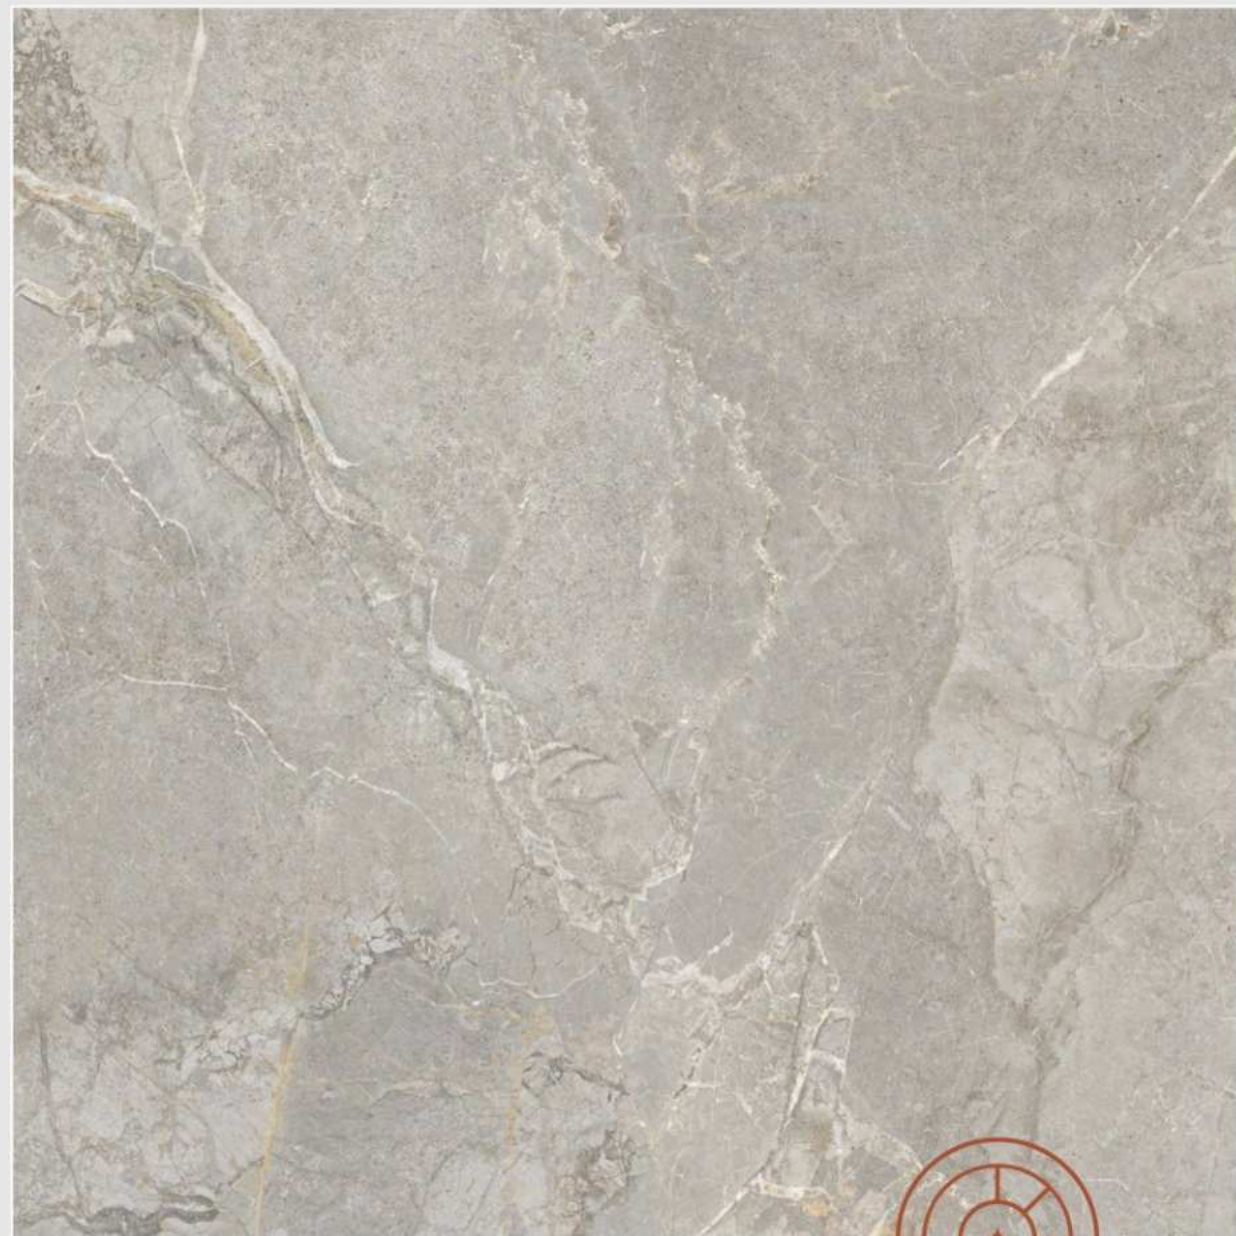

1200X1200MM, GLOSSY SURFACE,
03 RANDOM, 9MM THICKNESS.

ILLUSION

*Entirely
unmatched standards of beauty*

INDUS GREY

Versatile Edition

1200X1200MM, GLOSSY SURFACE,
03 RANDOM, 9MM THICKNESS.

INDUS GREY

Entirely