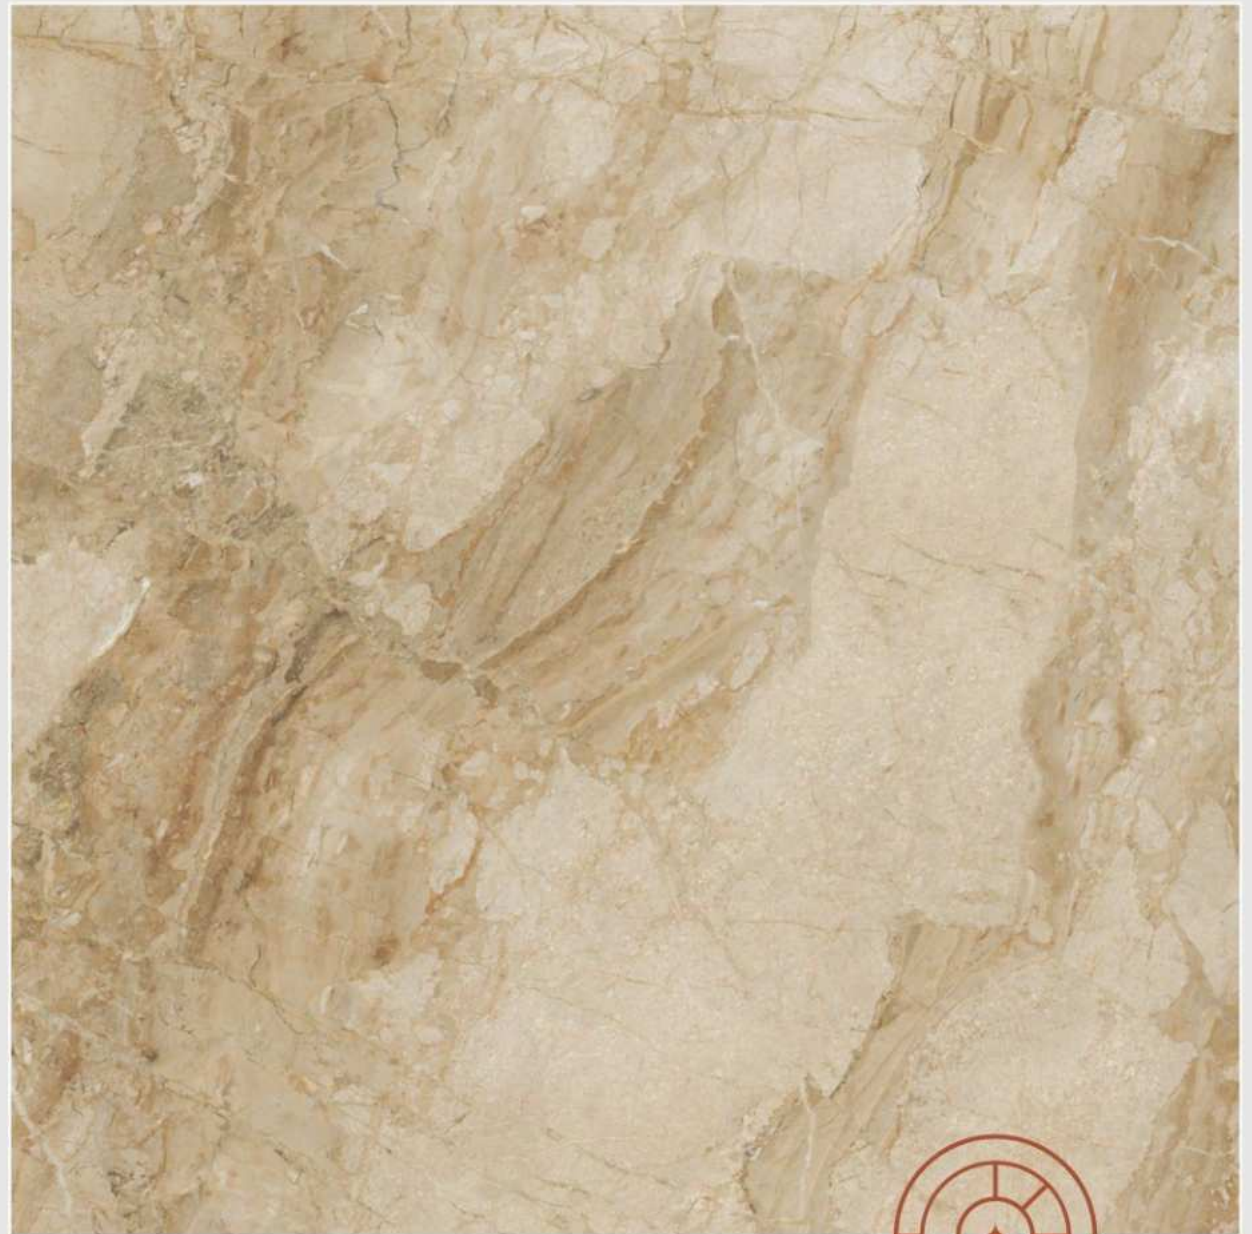

BRECCIA ONICIATA