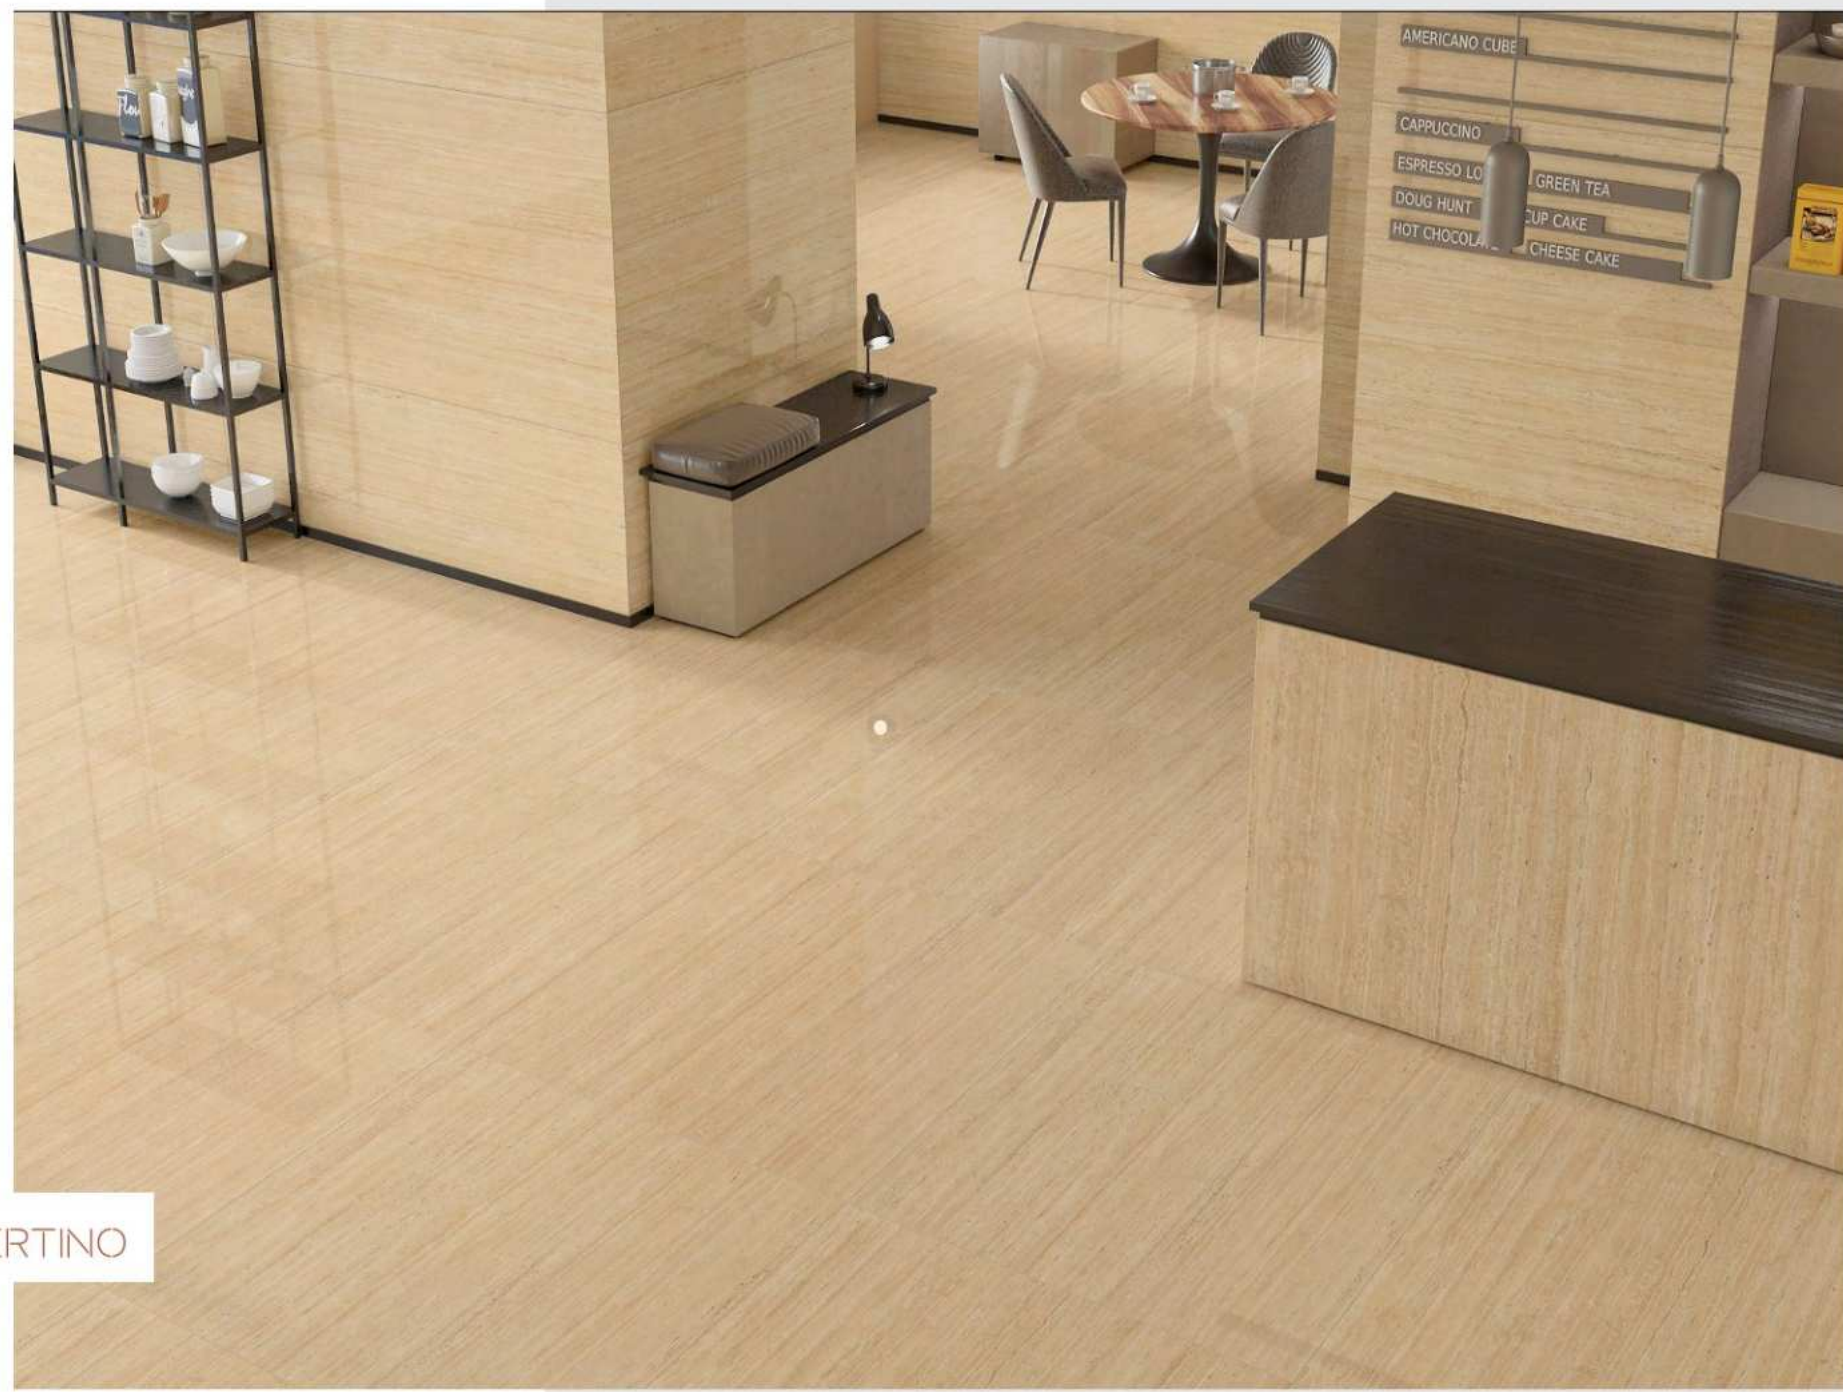

*Entirely
unmatched standards of beauty*

ROMAN TRAVERTINO