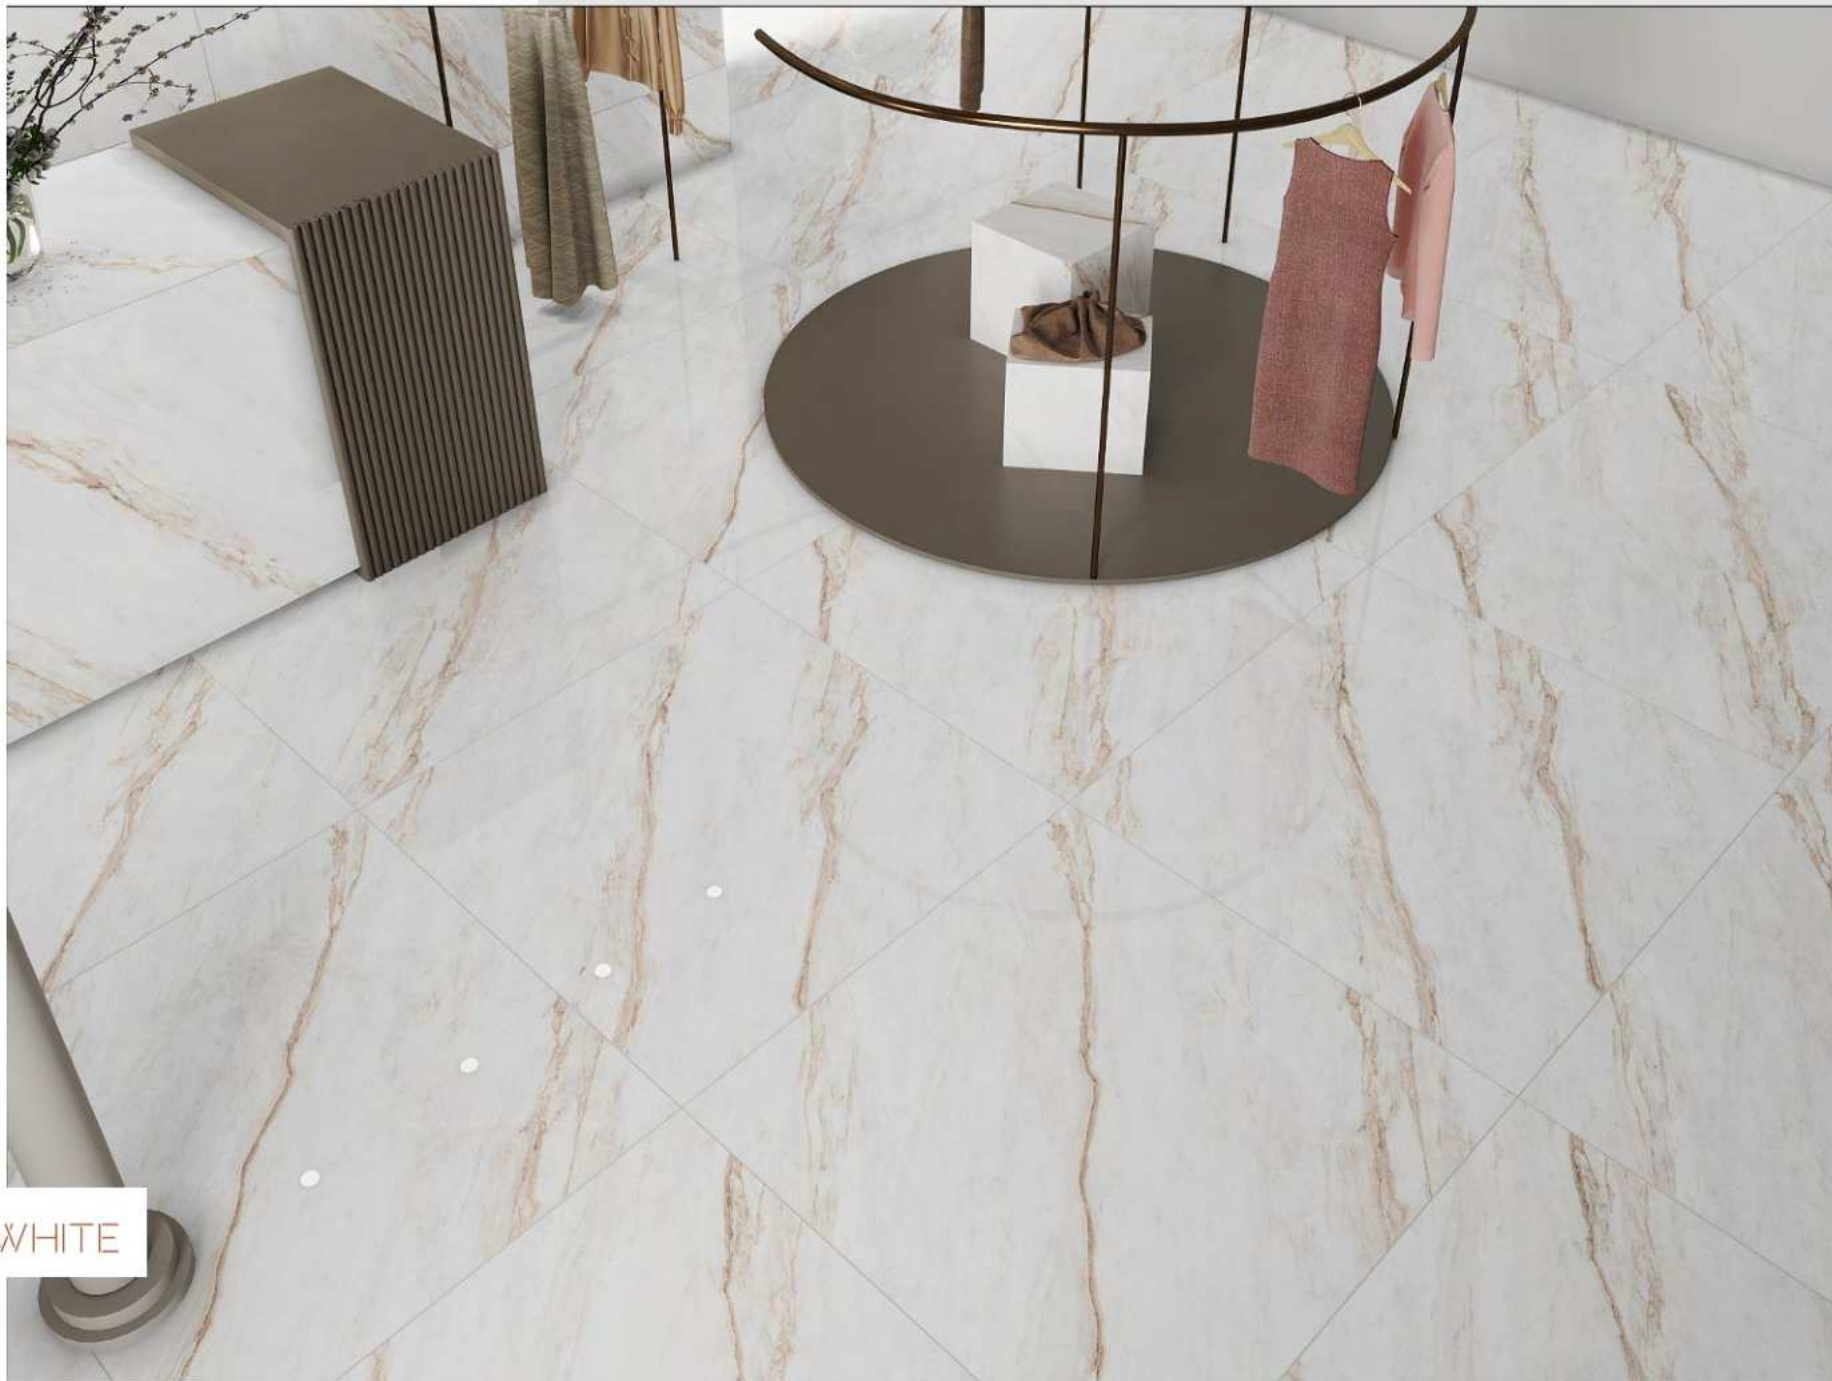

ONYX GREY

*Entirely
unmatched standards of beauty*

PAITRA SILVER

Versatile Edition

1200X1200MM, GLOSSY SURFACE,
03 RANDOM, 9MM THICKNESS.

PAITRA SILVER

Entirely
unmatched standards of beauty

PALLISANDRO WHITE