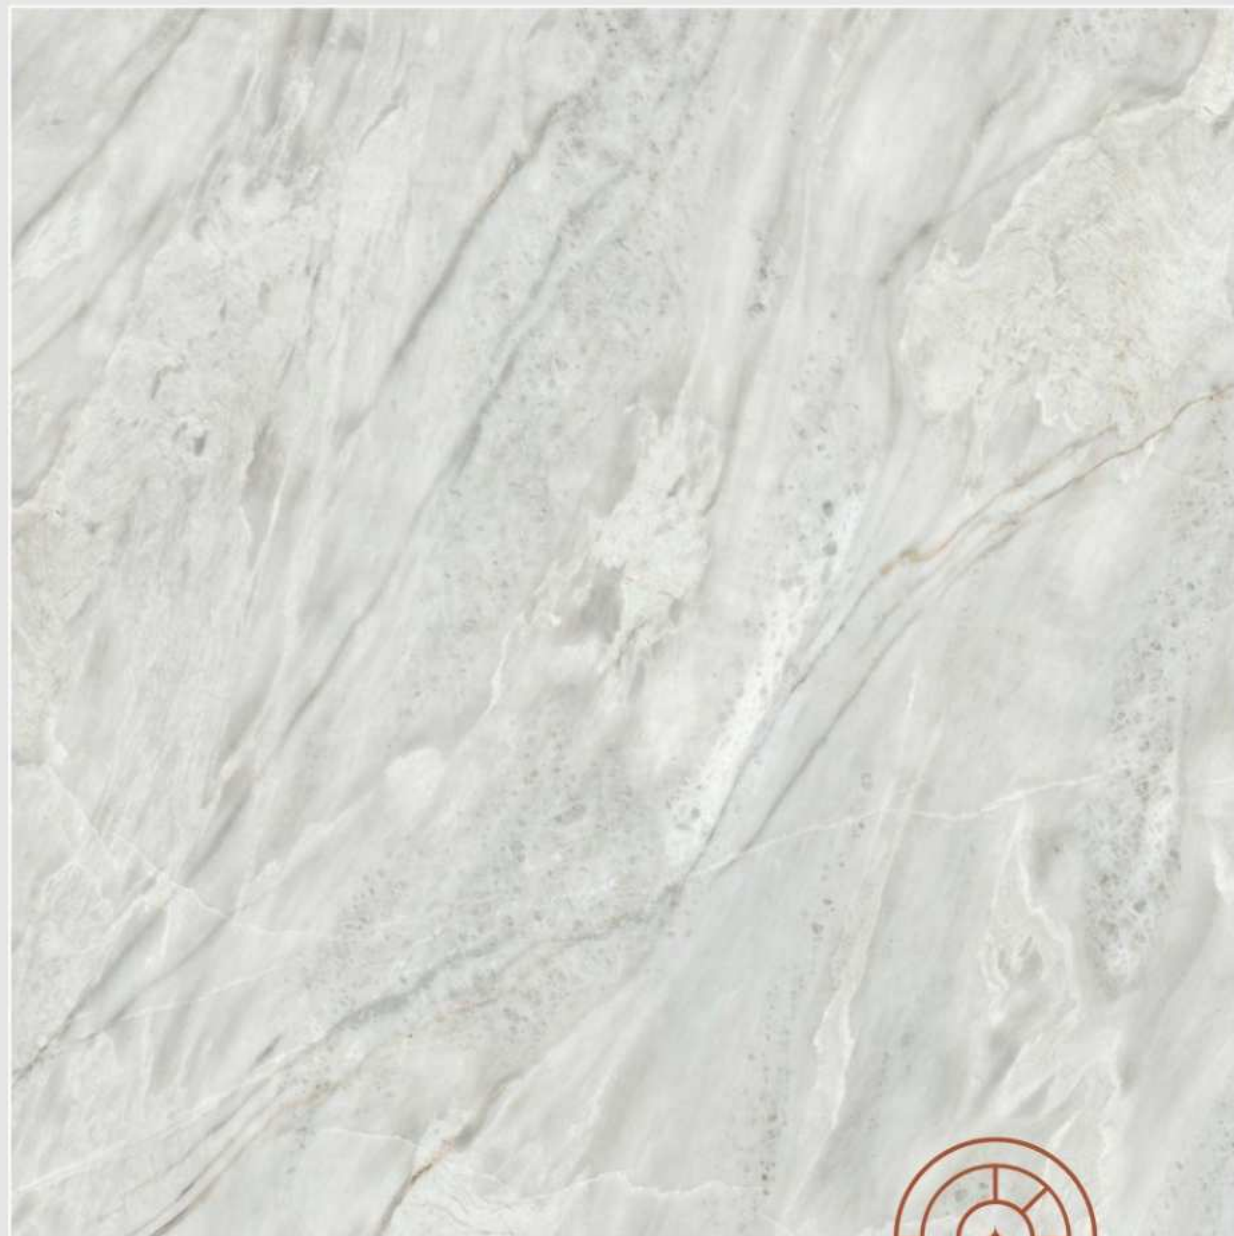

PARADISE WHITE

*Entirely
unmatched standards of beauty*

PASSION GREY

Versatile Edition

1200X1200MM, GLOSSY SURFACE,
03 RANDOM, 9MM THICKNESS.

PASSION GREY

Entirely
connected standards of beauty

PIETRA ABLONE