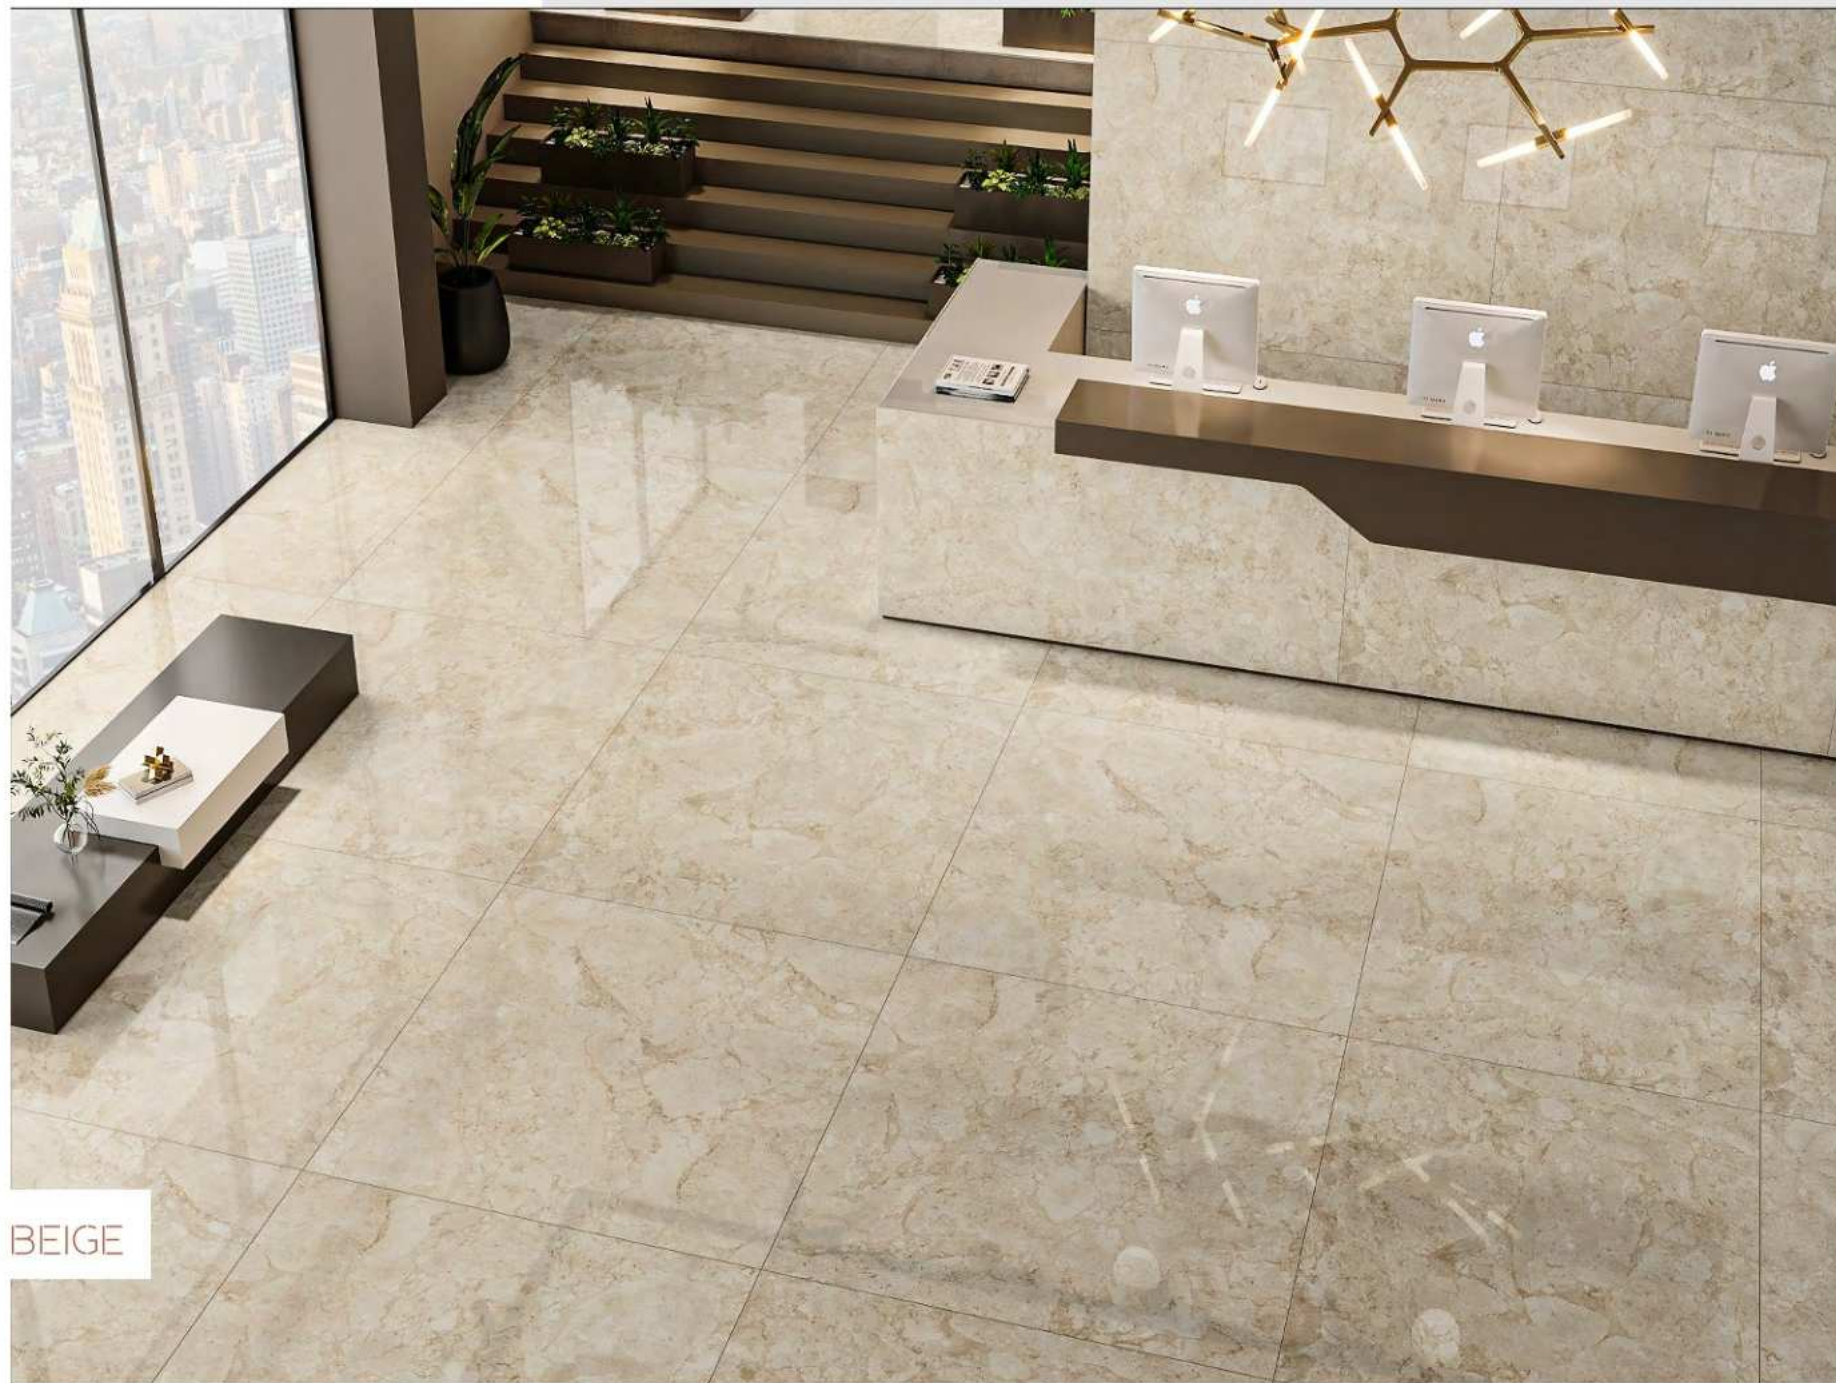

Versatile Edition

1200X1200MM, GLOSSY SURFACE,
03 RANDOM, 9MM THICKNESS.

SICILIA BEIGE

Entirely

unmatched standards of beauty

SOFITA BEIGE

Versatile Edition

1200X1200MM, GLOSSY SURFACE,
03 RANDOM, 9MM THICKNESS.