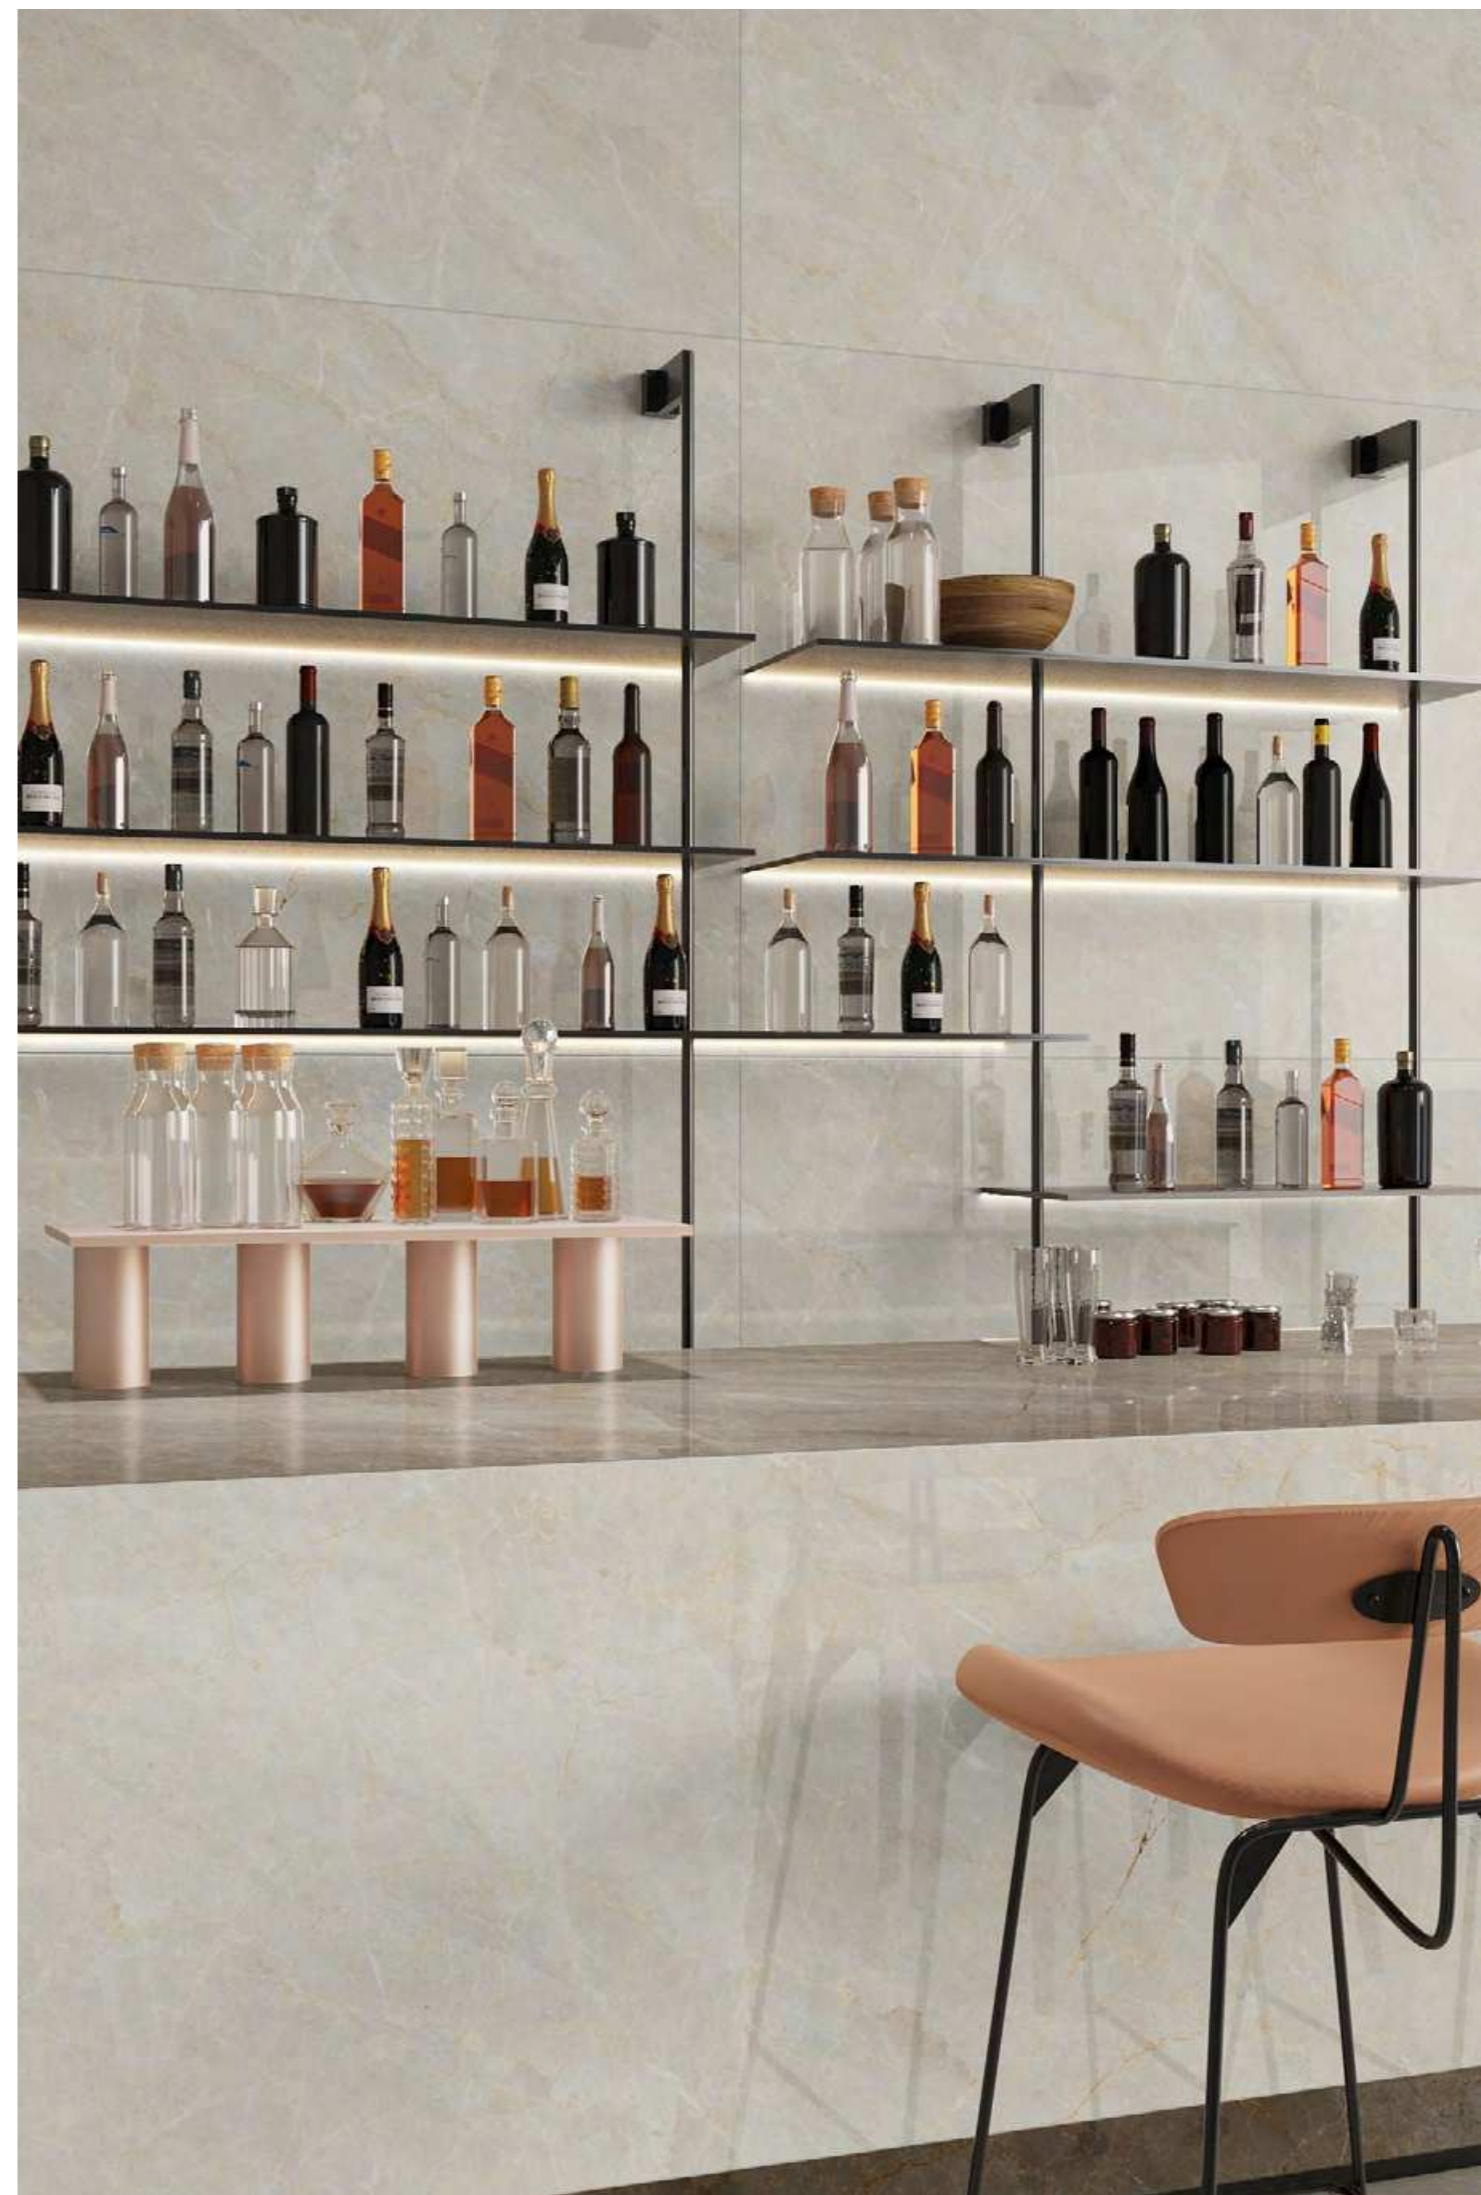

L U X U R Y L I V I N G

Victorian Light

polished

→ SENSORY & SIMPLICITY