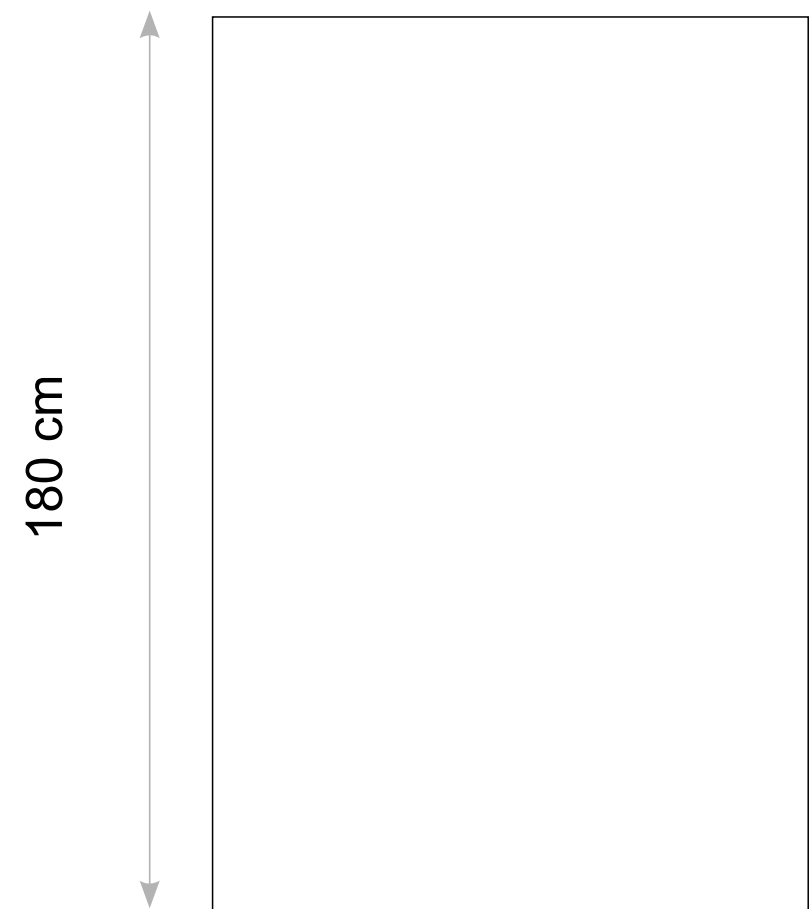

Collection
Matt

120x180 cm

120 cm

120x180 cm

FLACK MUD

ENHANCED AND DECORATIVE

APPEAL

Matt Surface