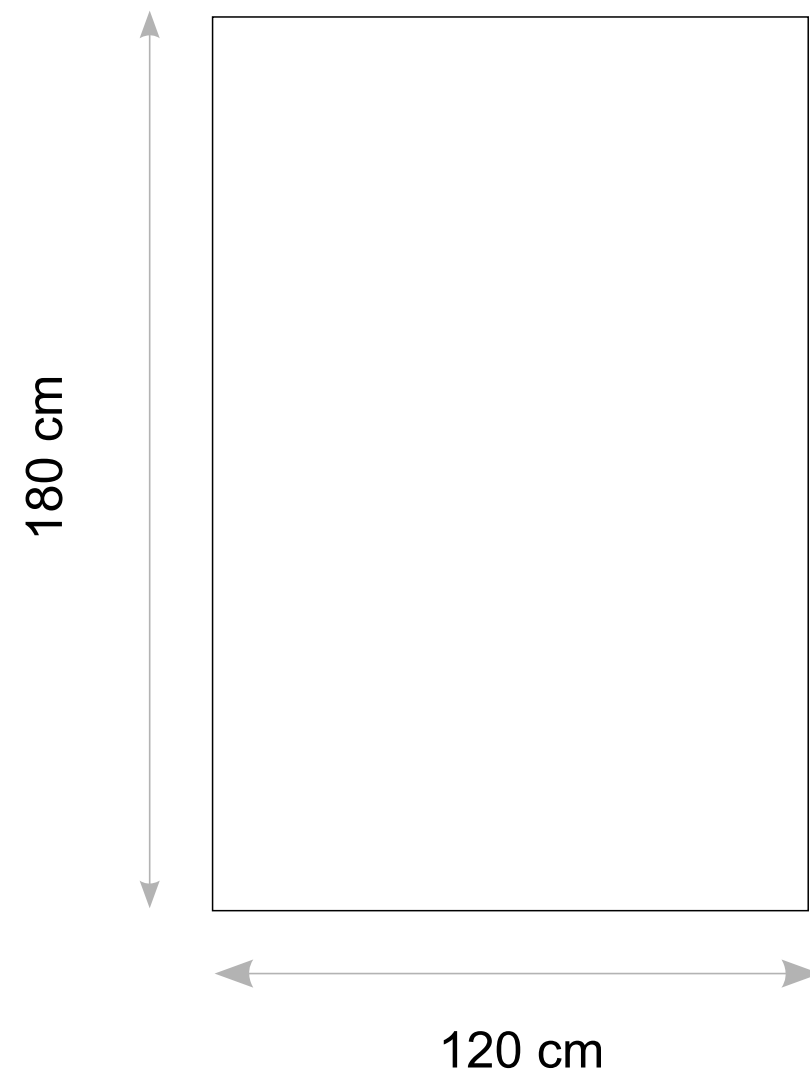

Collection
Matt

120x180 cm