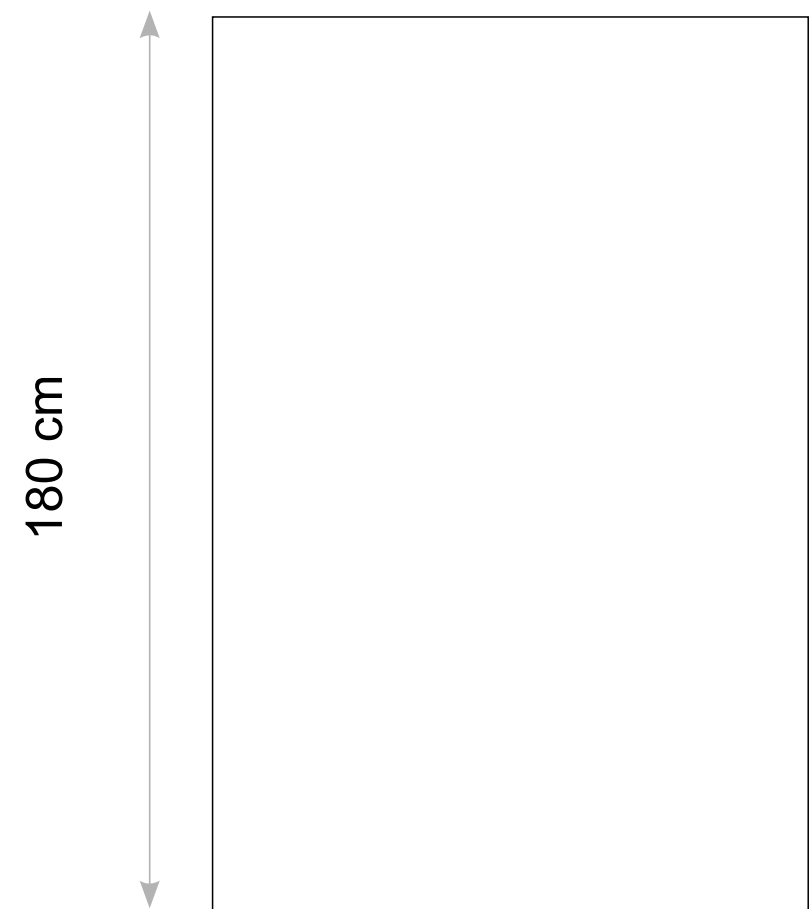

Stamp Edition

CARBON
GRIS

A minimal &
contemporary
appeal.

Collection
Matt

120x180 cm

120 cm

CARBON OLIVE

120x180 cm