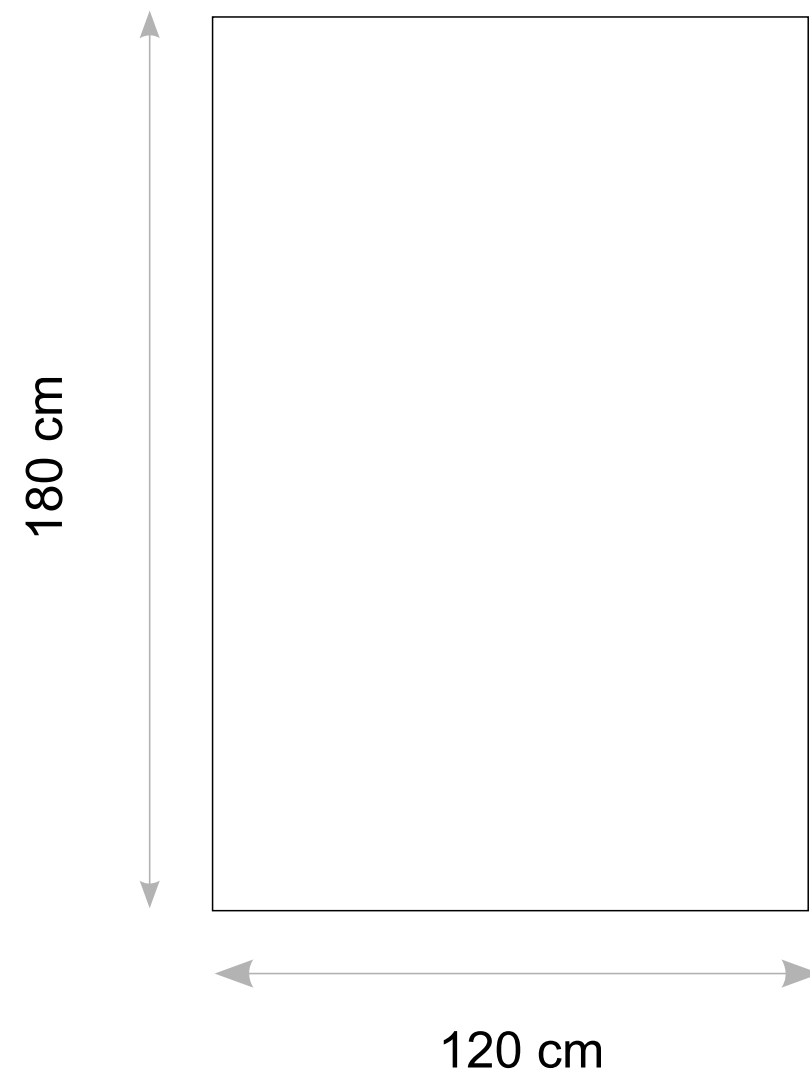

Stamp Edition

FLAKE
FUME

A minimal &
contemporary
appeal.

Collection
Matt

120x180 cm

FLAKE GRIT

120x180 cm

VERSATILITY AND