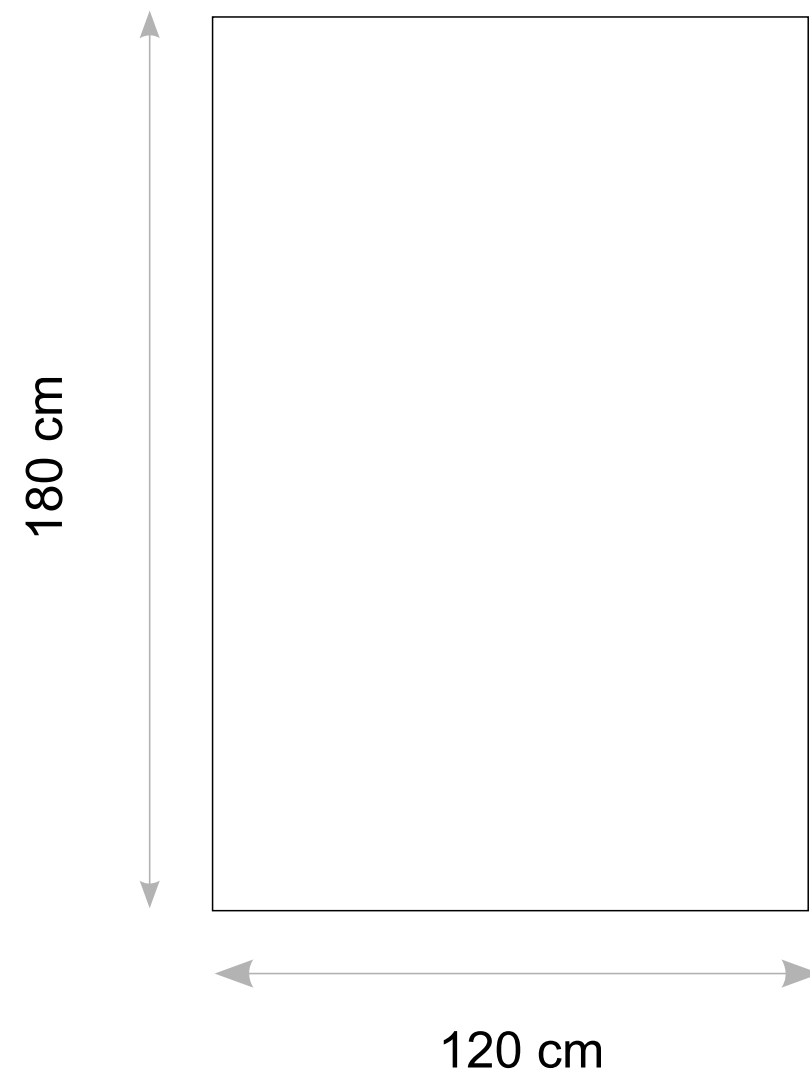

Collection
Matt

120x180 cm