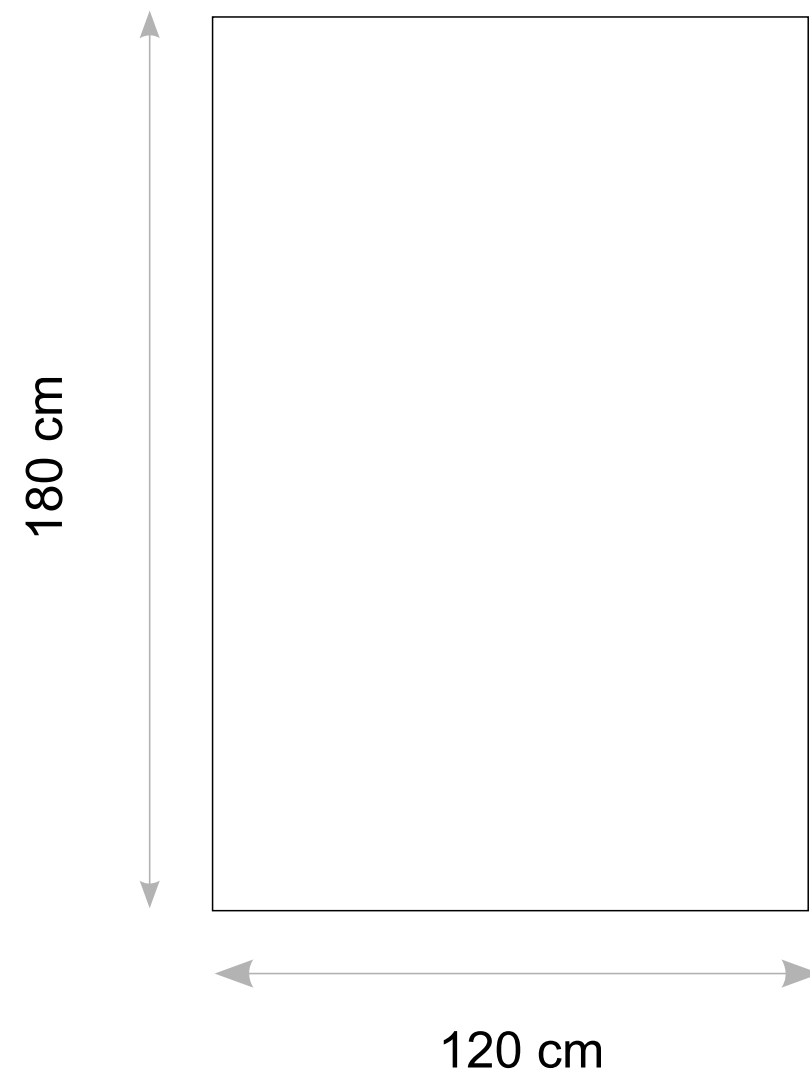

Collection
Matt

120x180 cm

120x180 cm

FLAKE OFF WHITE

LIVELY
AND
DYNAMIC

AUTHENTICITY

Matt Surface

The essence of Rock. Spaces for dreaming, where the design and the beauty of the details make the difference.