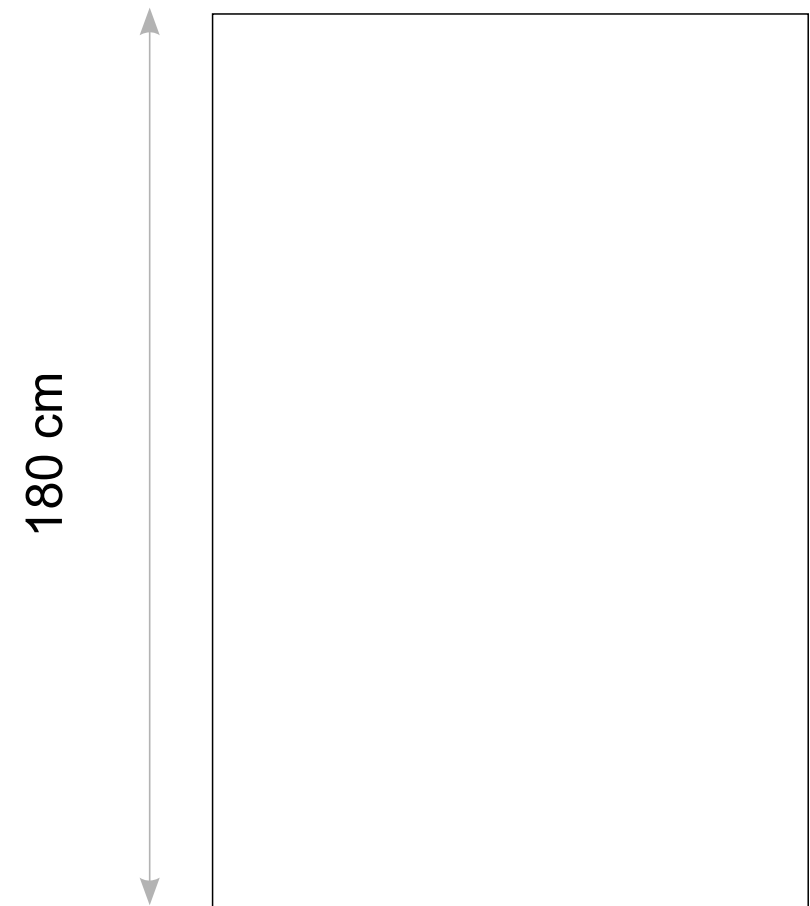

Collection
Matt