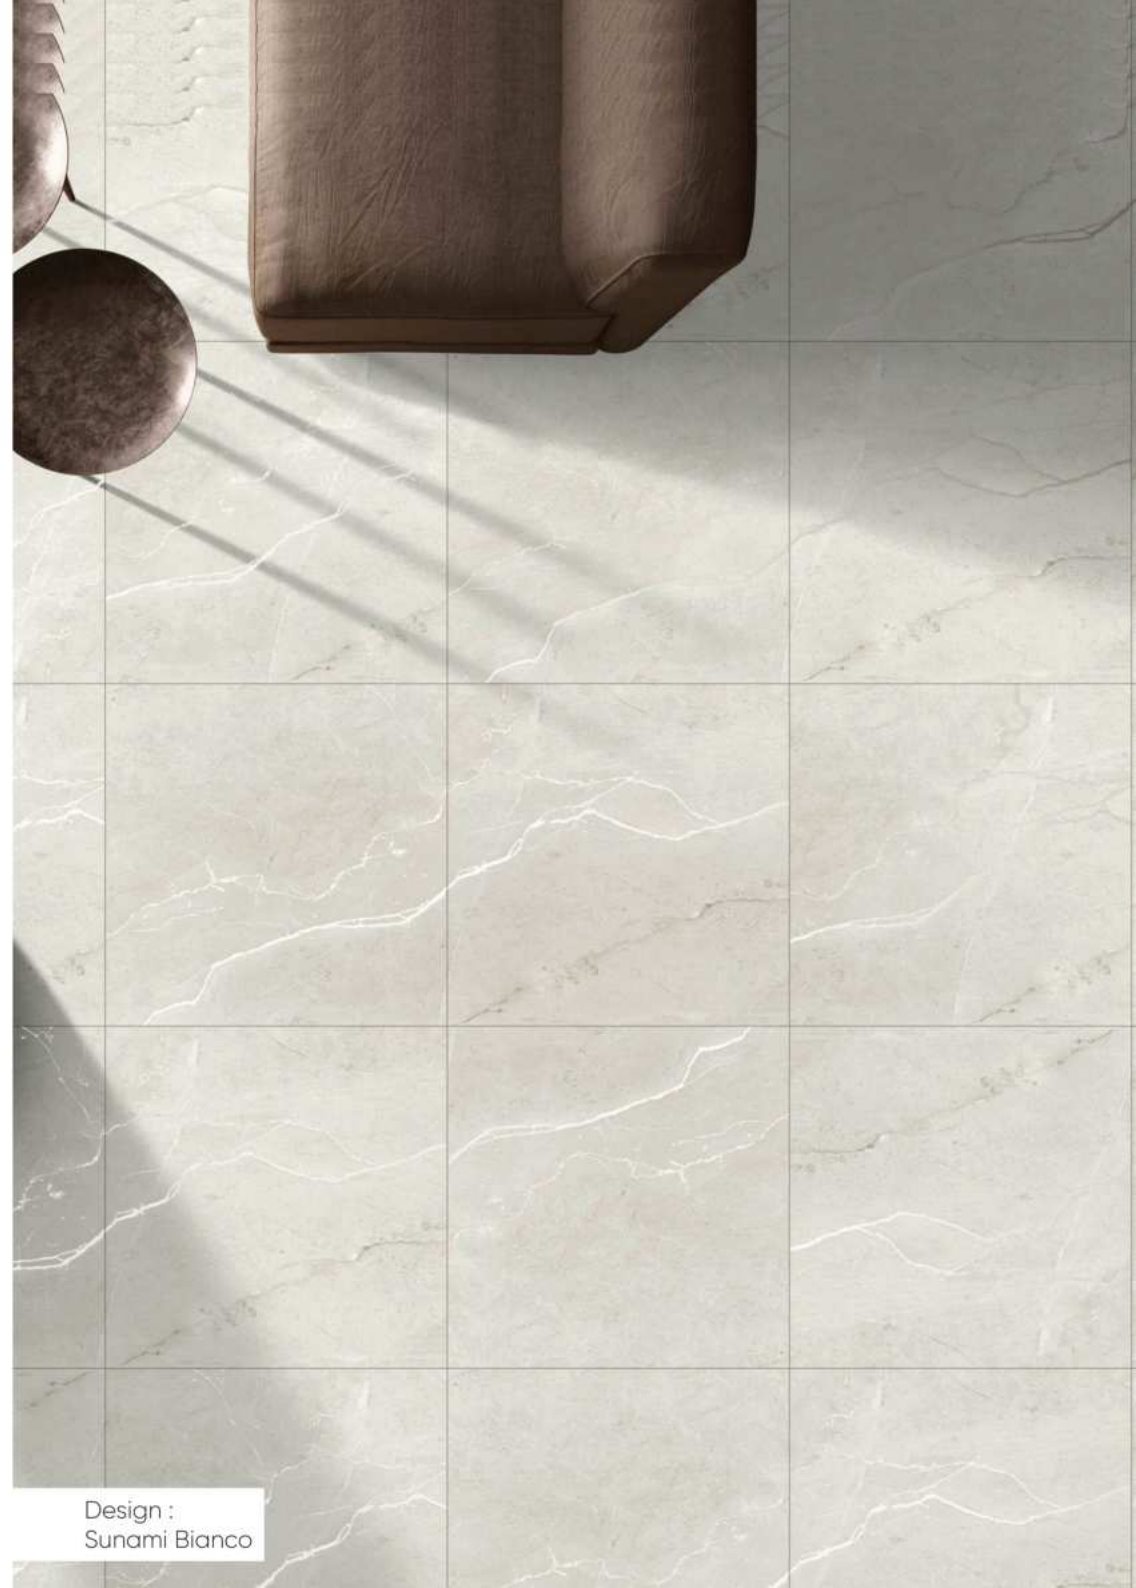

600x
600mm

Design :
Sunami Bianco