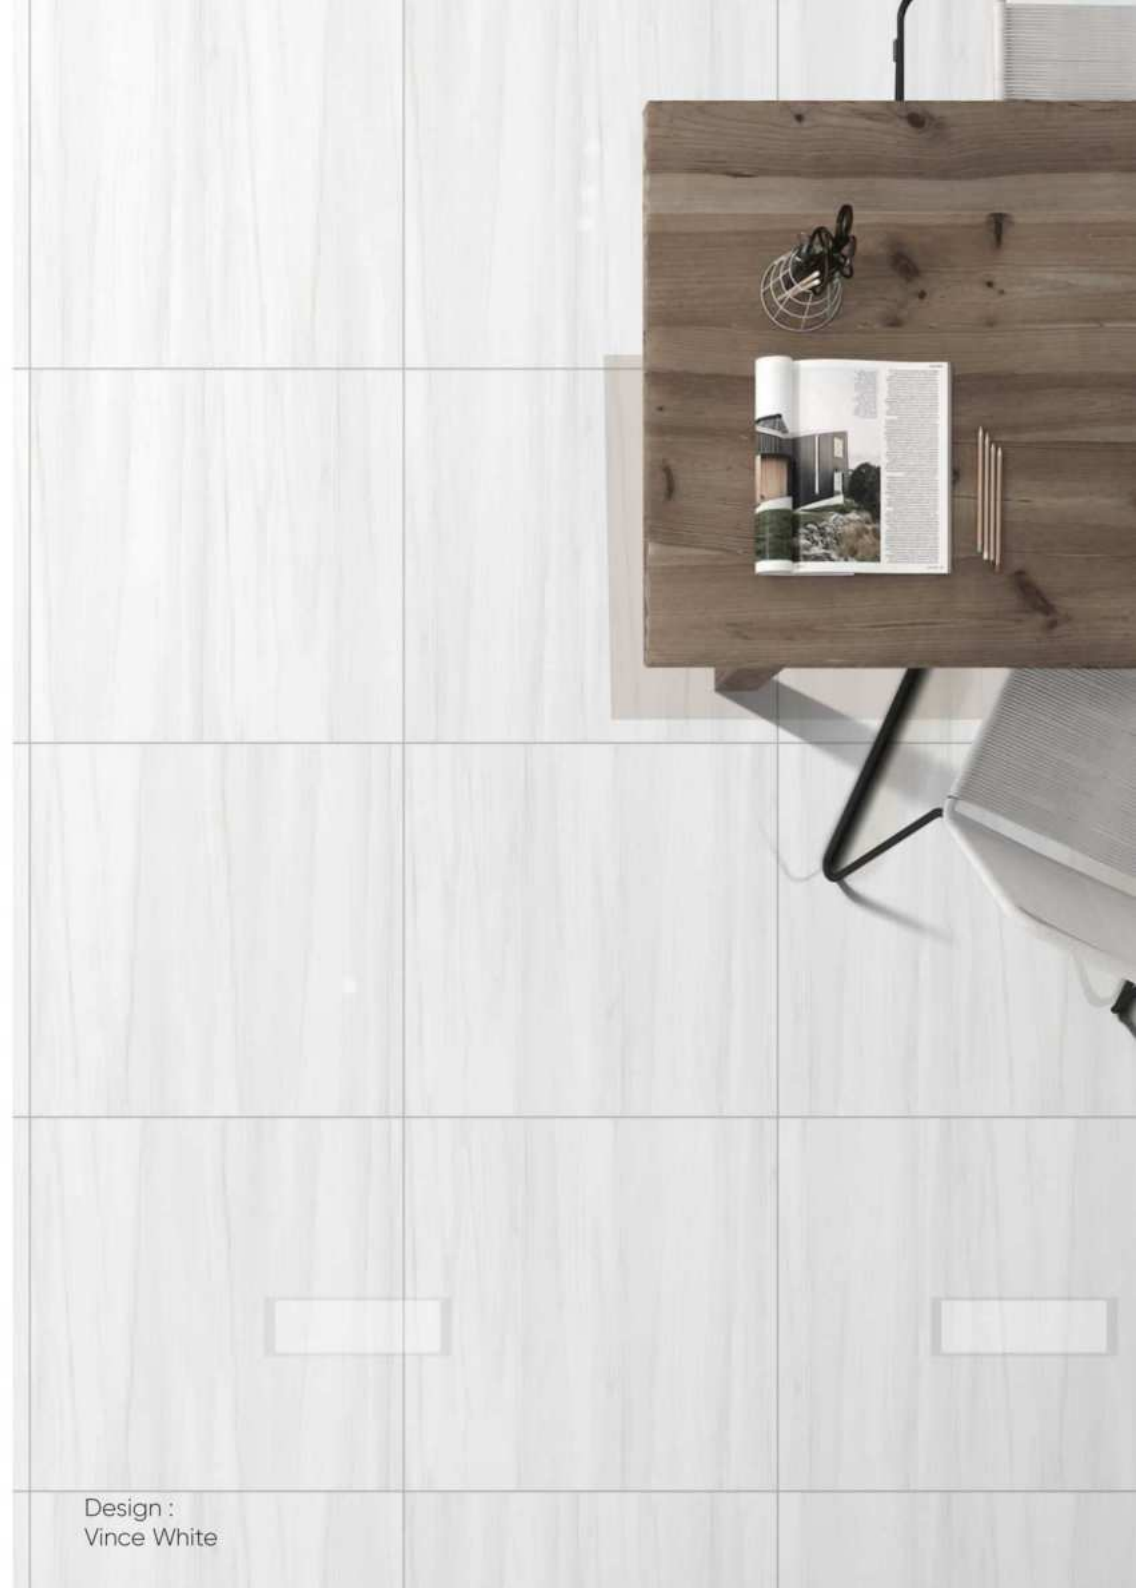

Vetican Gold R2

Vetican Crema R2

Vector Marble R4

Vince White R4

600x
600mm

Design :
Vince White

Zesty Wood Gris R8

Zesty Wood Bianco R8