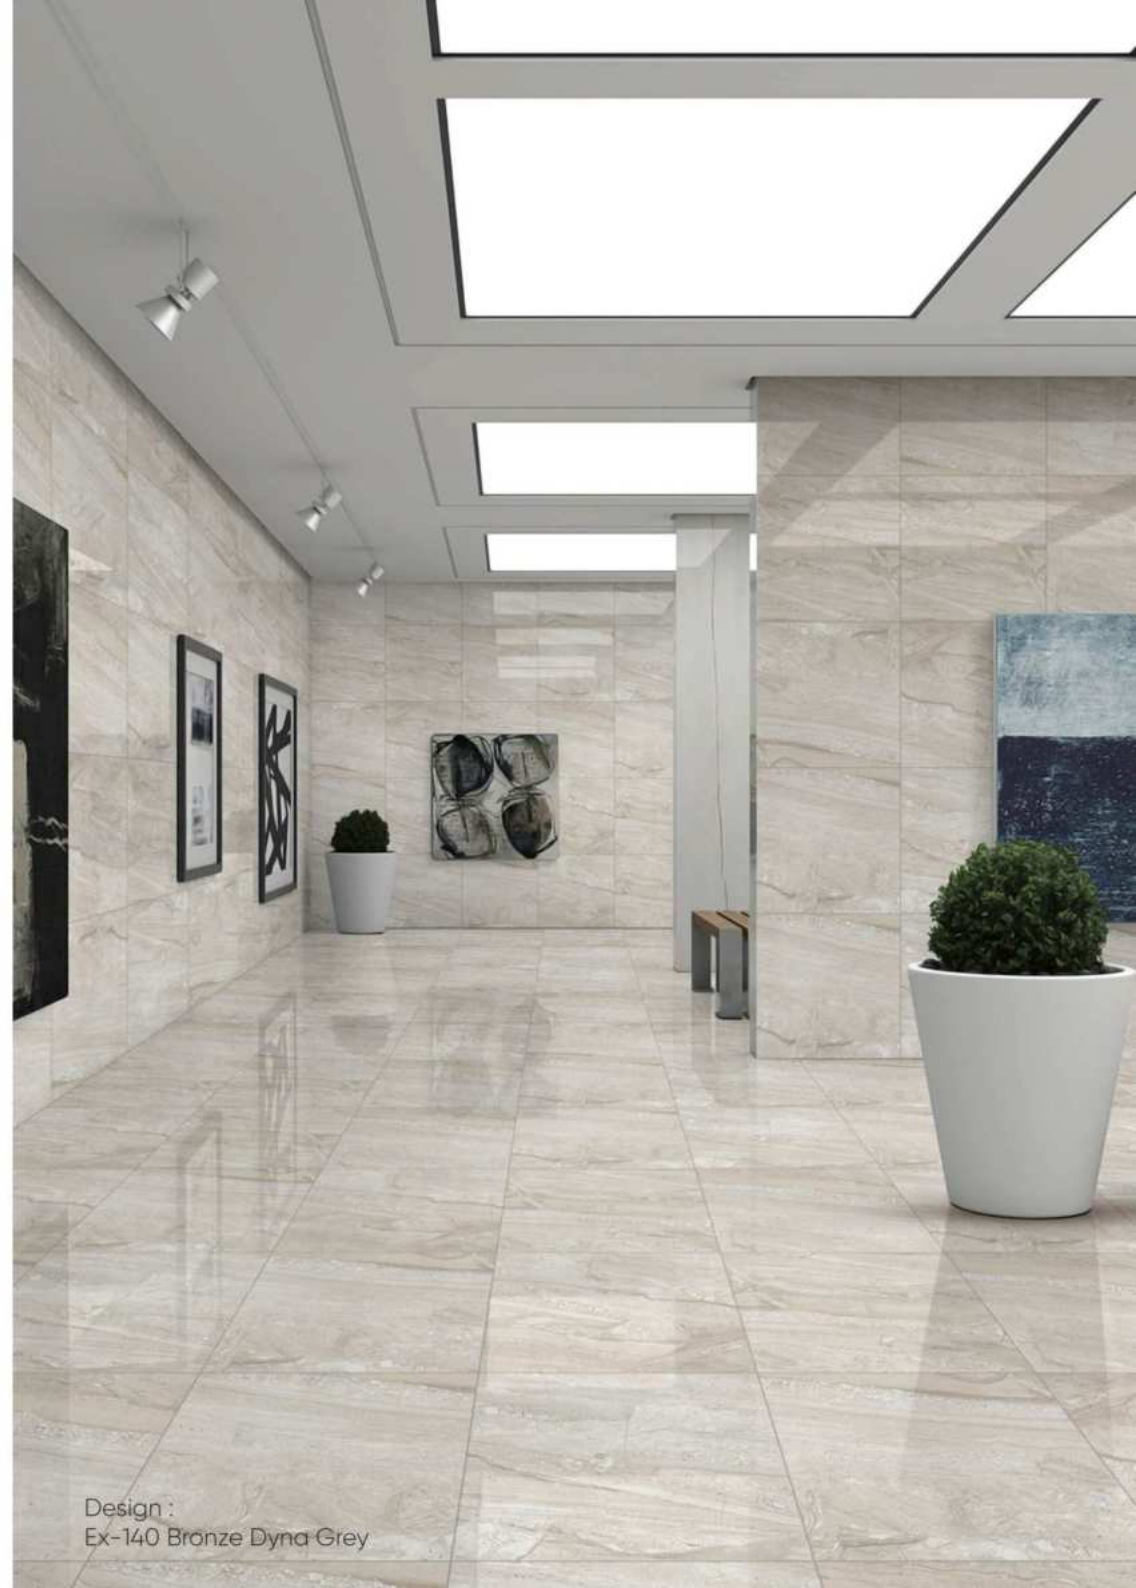

EX-141
Bronze Dyna R6

EX-149
Cielo Grey R12

EX-150
Cielo White R12

600x
600mm

Design :
Ex-140 Bronze Dyna Grey

EX-146
Chaville Choco R15

EX-147
Chaville Crema R15

EX-148
Chaville Rosata R15