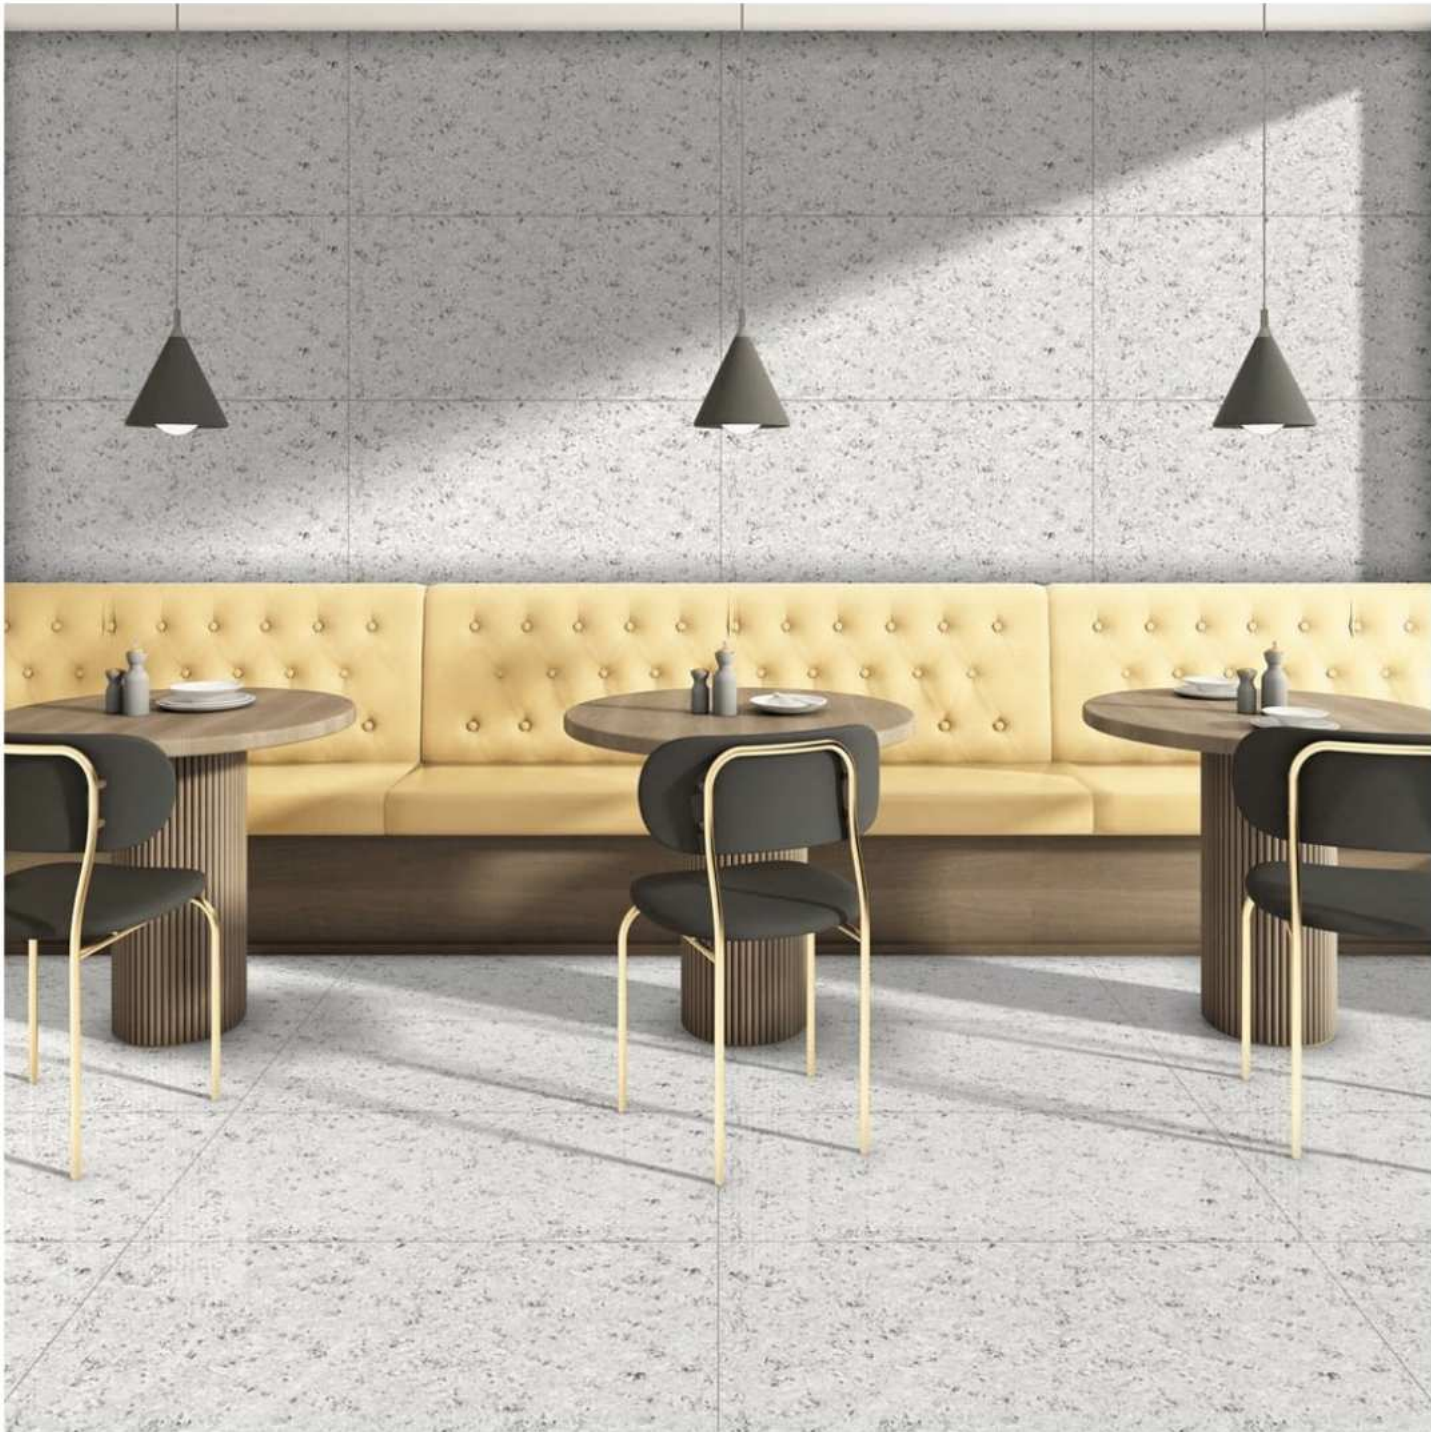

6215

6215

ECO FRIENDLY
PRODUCT

HIGHLY
DURABLE

RANDOM
EFFECT

VERSATILE
INSTALLATION

GLOSSY FINISH

600 X 1200 MM