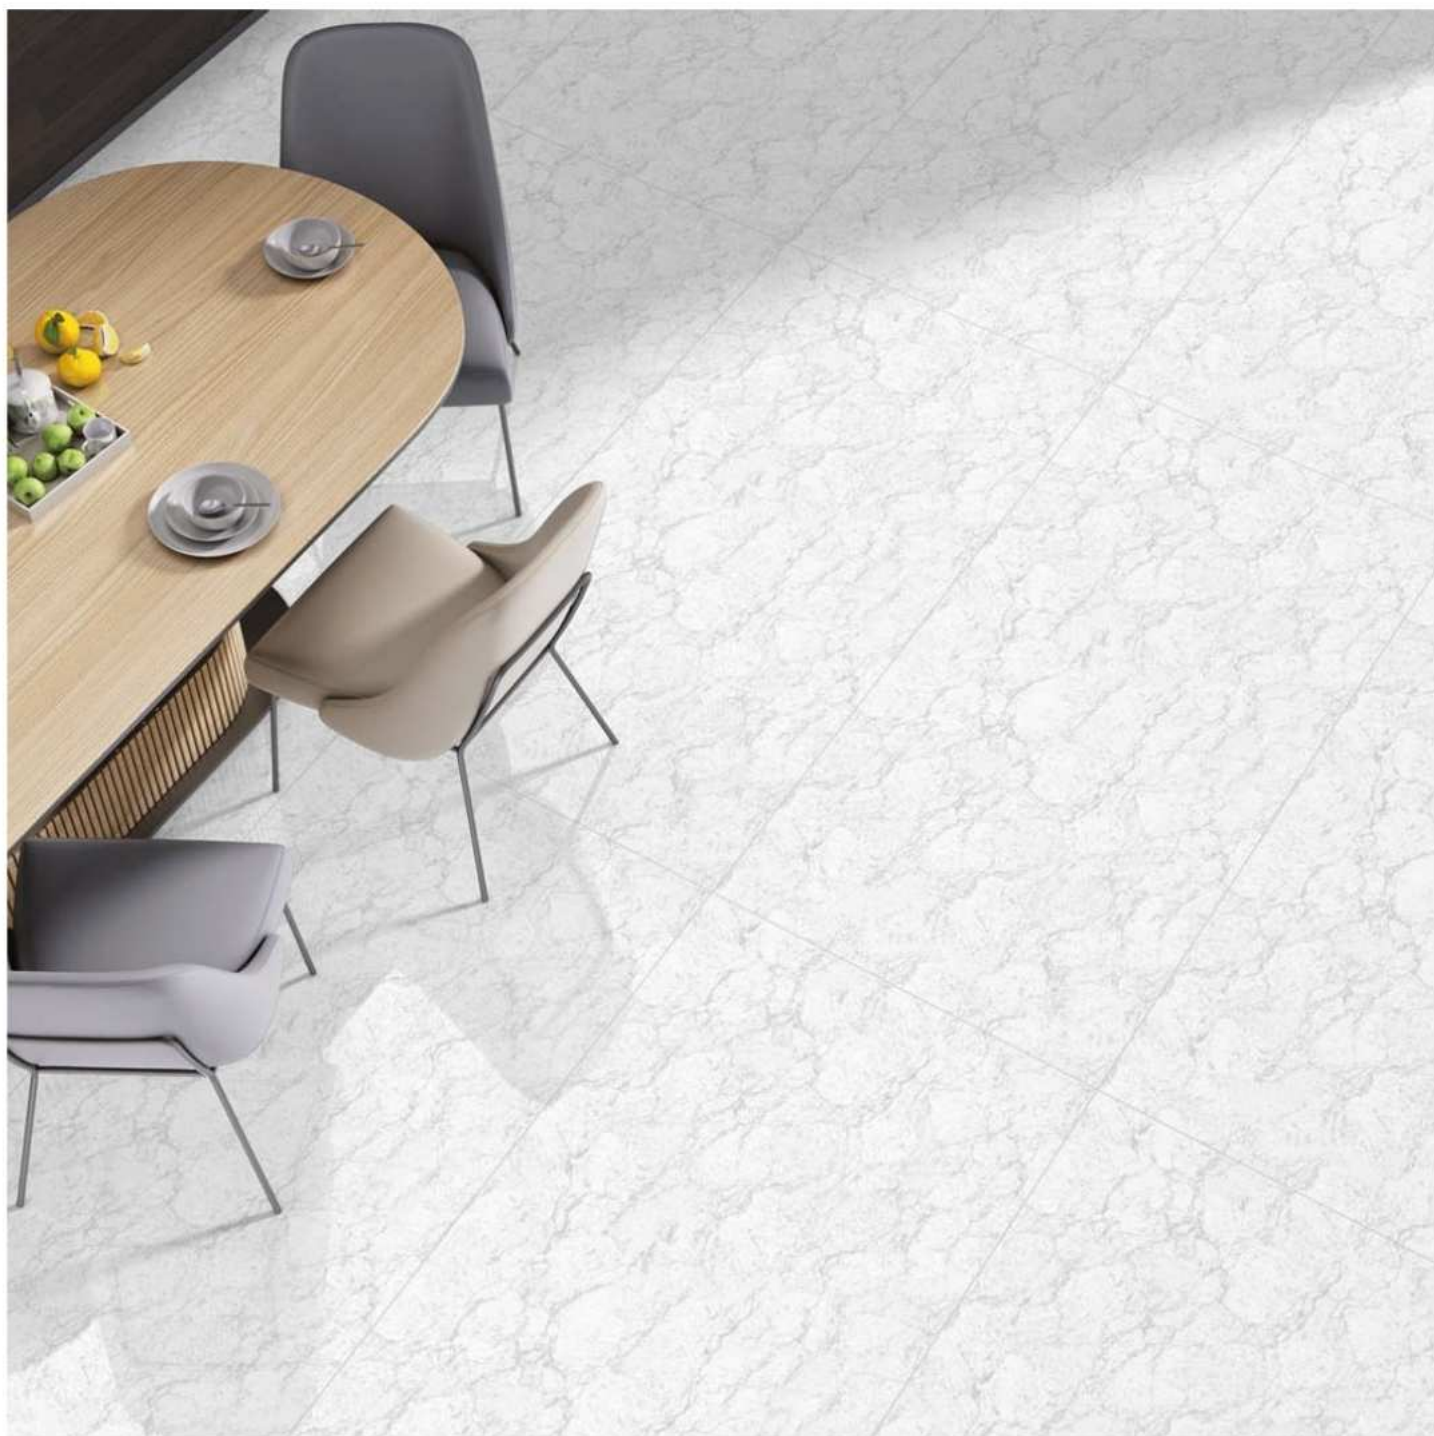

6208

6208

ECO FRIENDLY
PRODUCT

HIGHLY
DURABLE

RANDOM
EFFECT

VERSATILE
INSTALLATION

GLOSSY FINISH

600 X 1200 MM