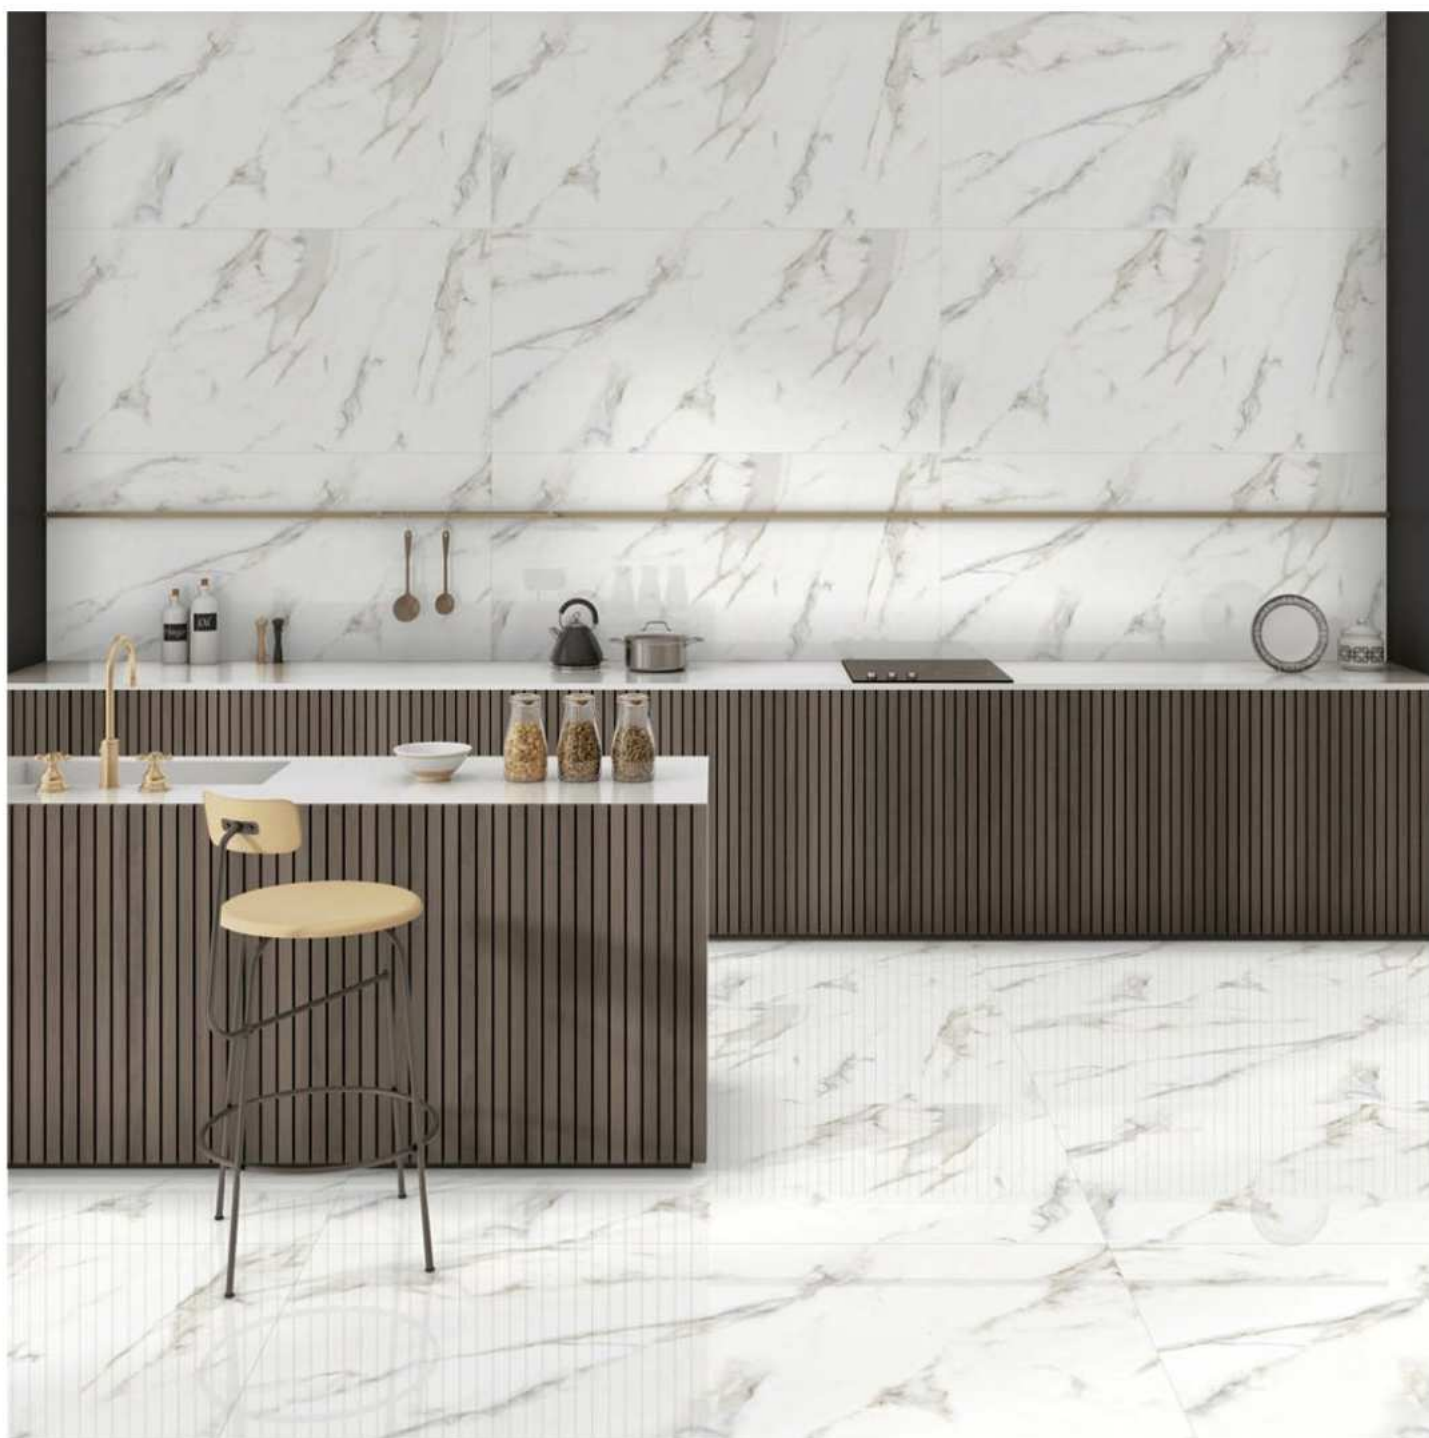

VERSATILE
INSTALLATION

6282

ECO FRIENDLY
PRODUCT

HIGHLY
DURABLE

RANDOM
EFFECT

VERSATILE
INSTALLATION

GLOSSY FINISH

600 X 1200 MM