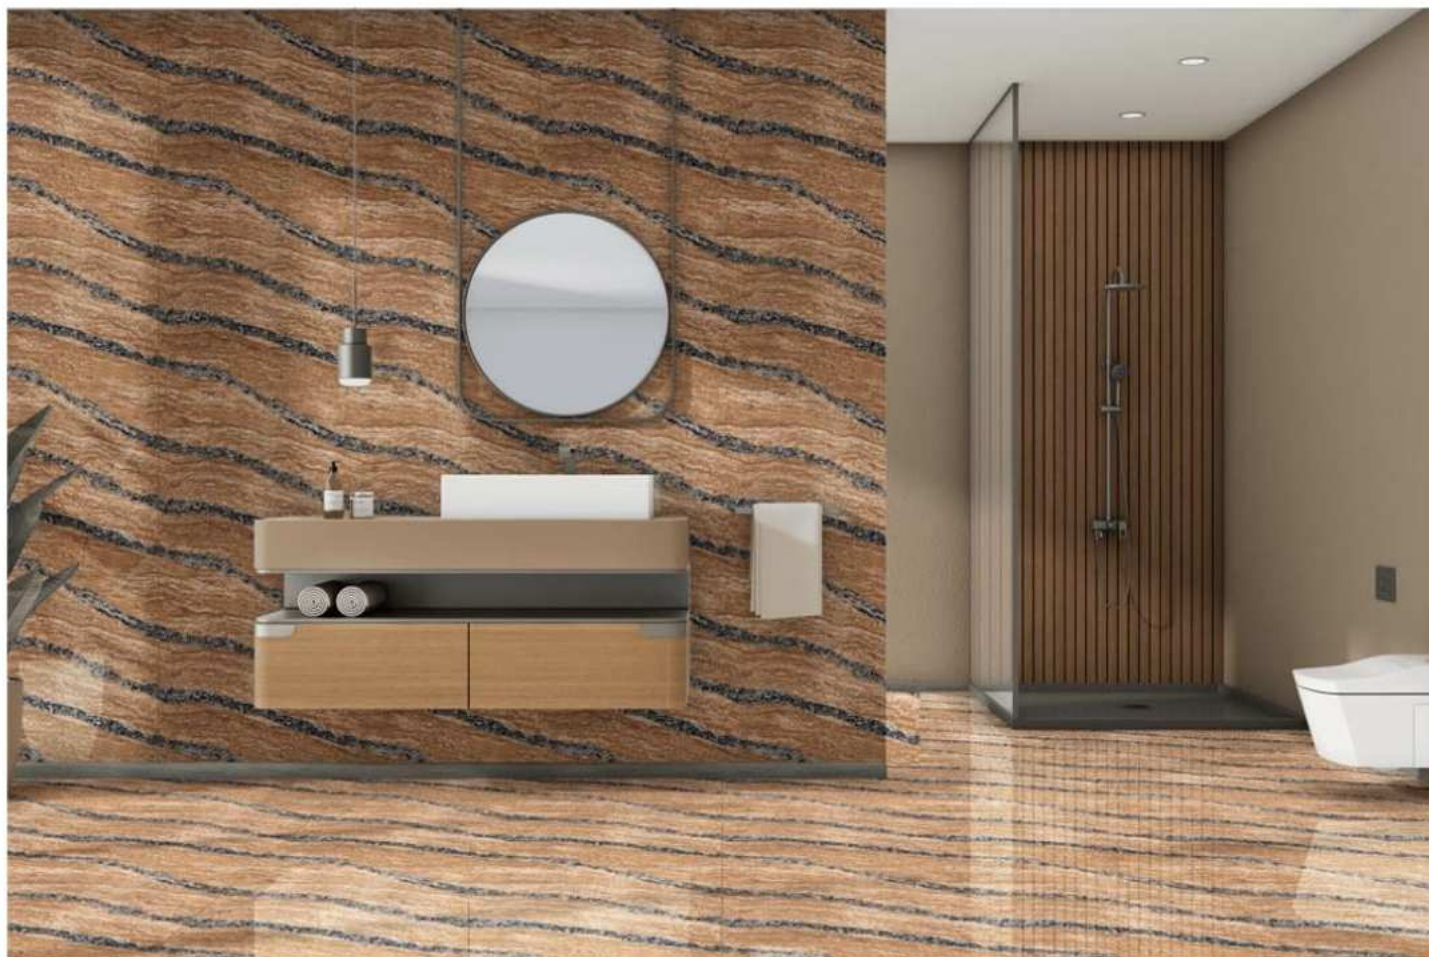

6205

6205

ECO FRIENDLY
PRODUCT

HIGHLY
DURABLE

RANDOM
EFFECT

VERSATILE
INSTALLATION

GLOSSY FINISH

600 X 1200 MM