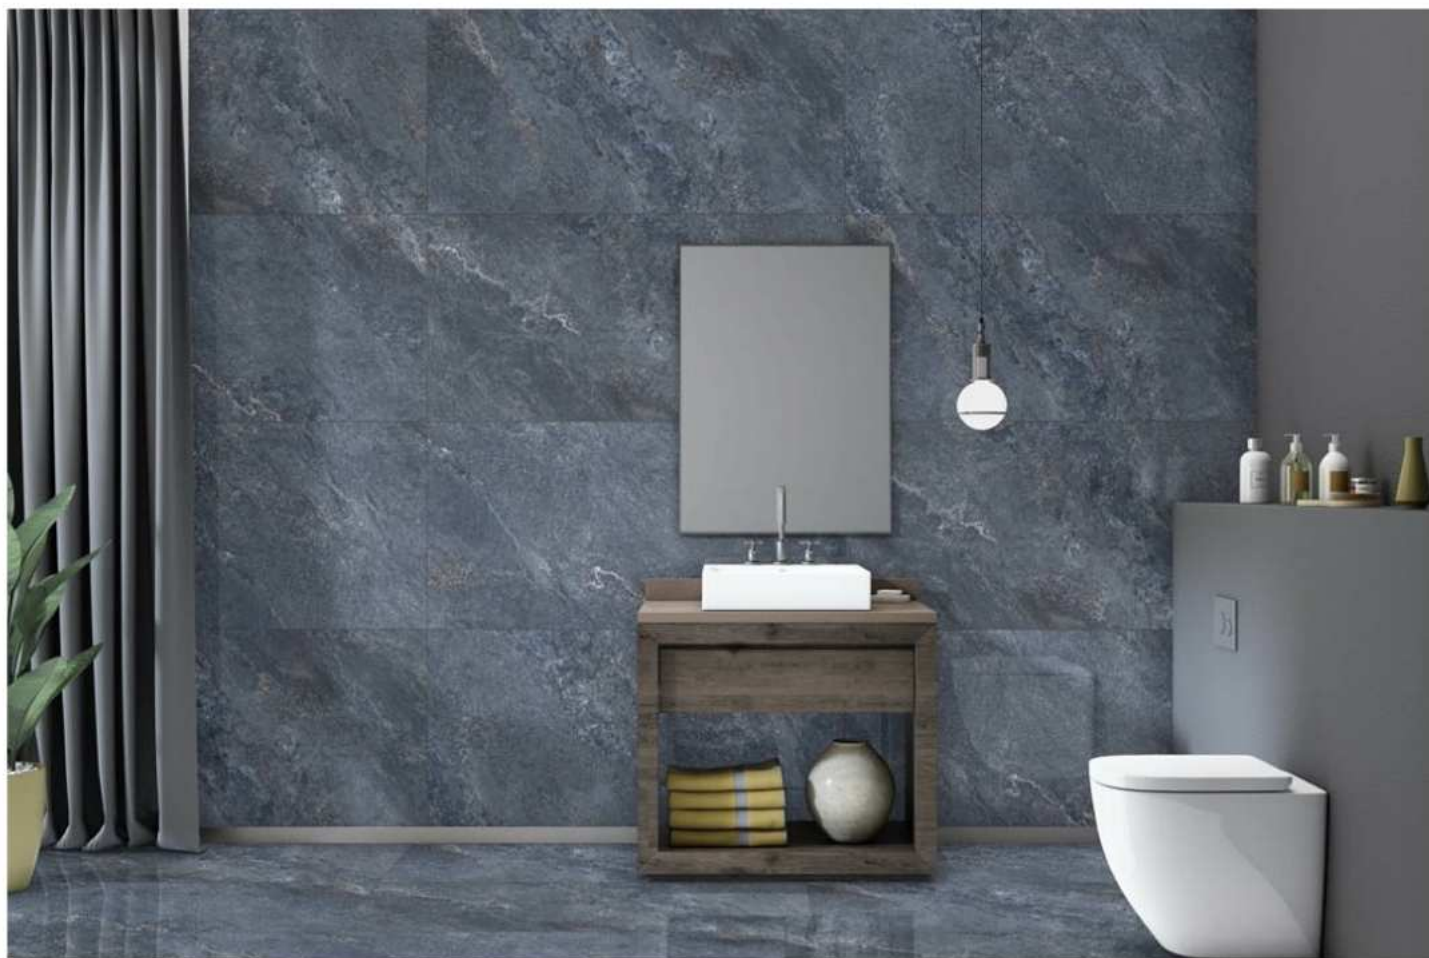

GLOSSY FINISH

600 X 1200 MM

6232