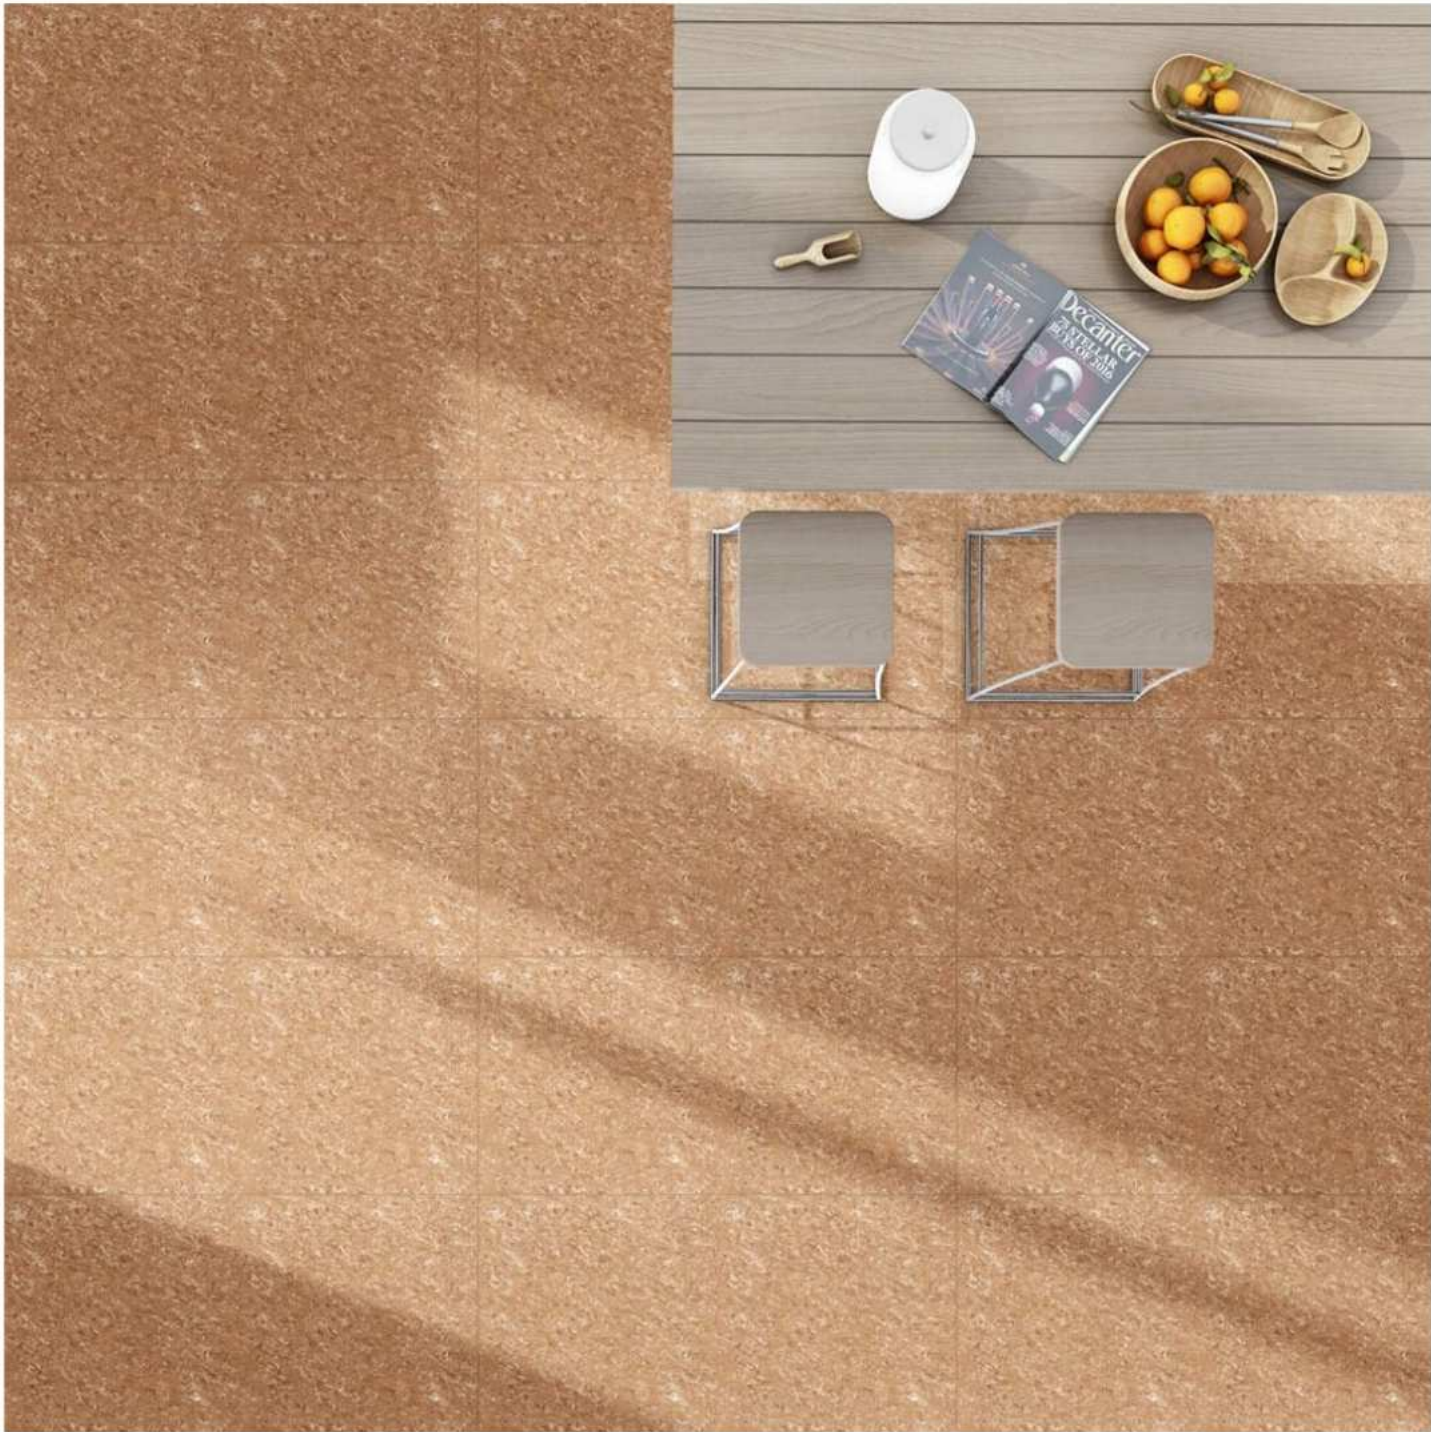

GLOSSY FINISH

600 X 1200 MM

6169