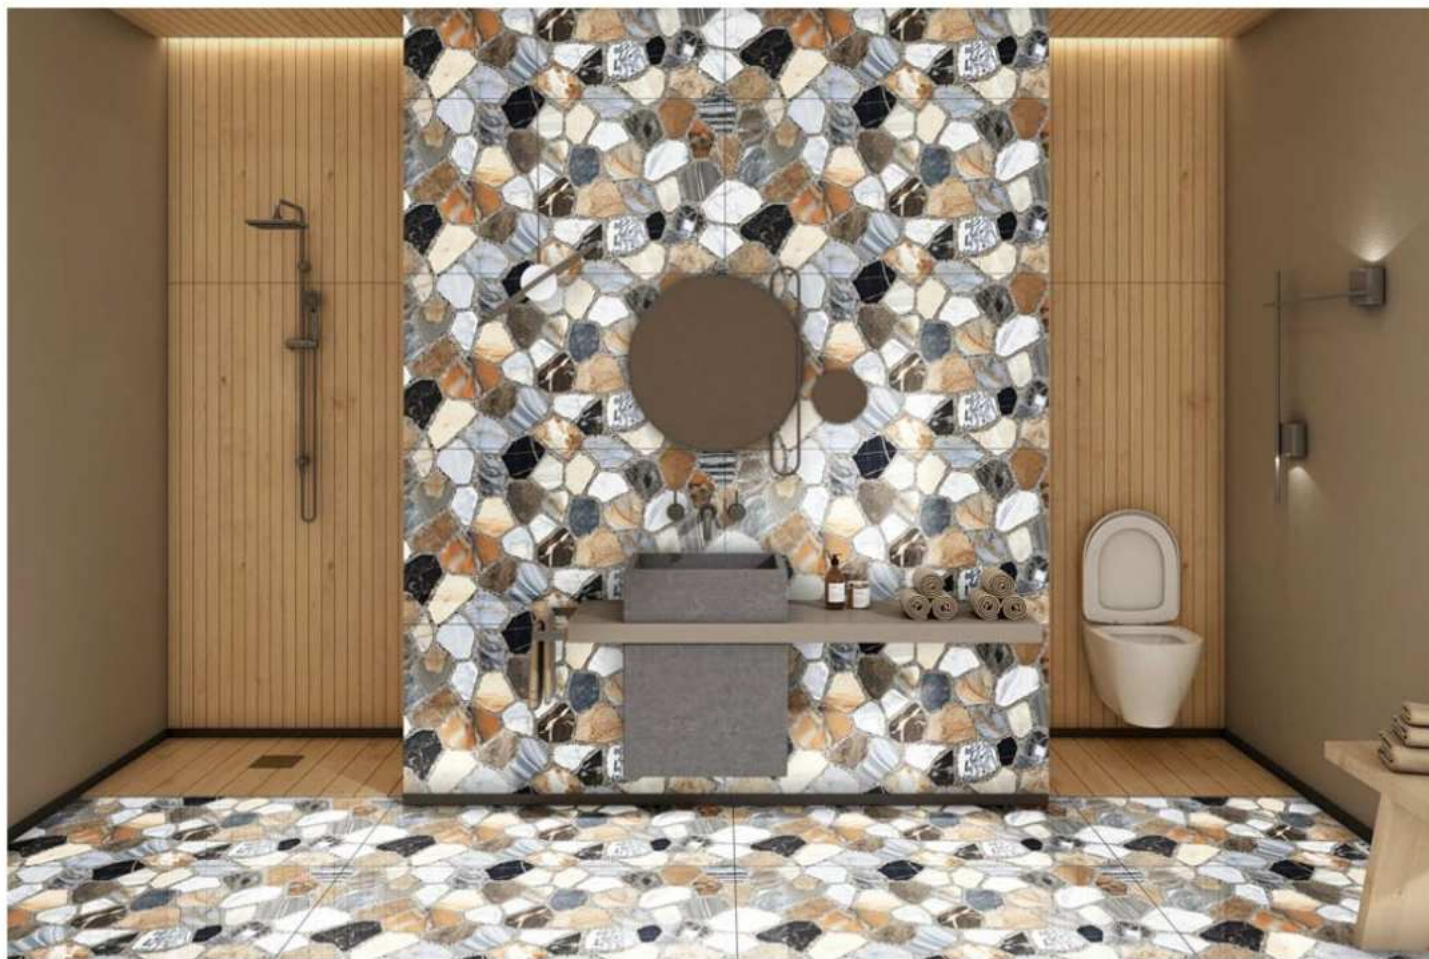

GLOSSY FINISH

600 X 1200 MM

6162