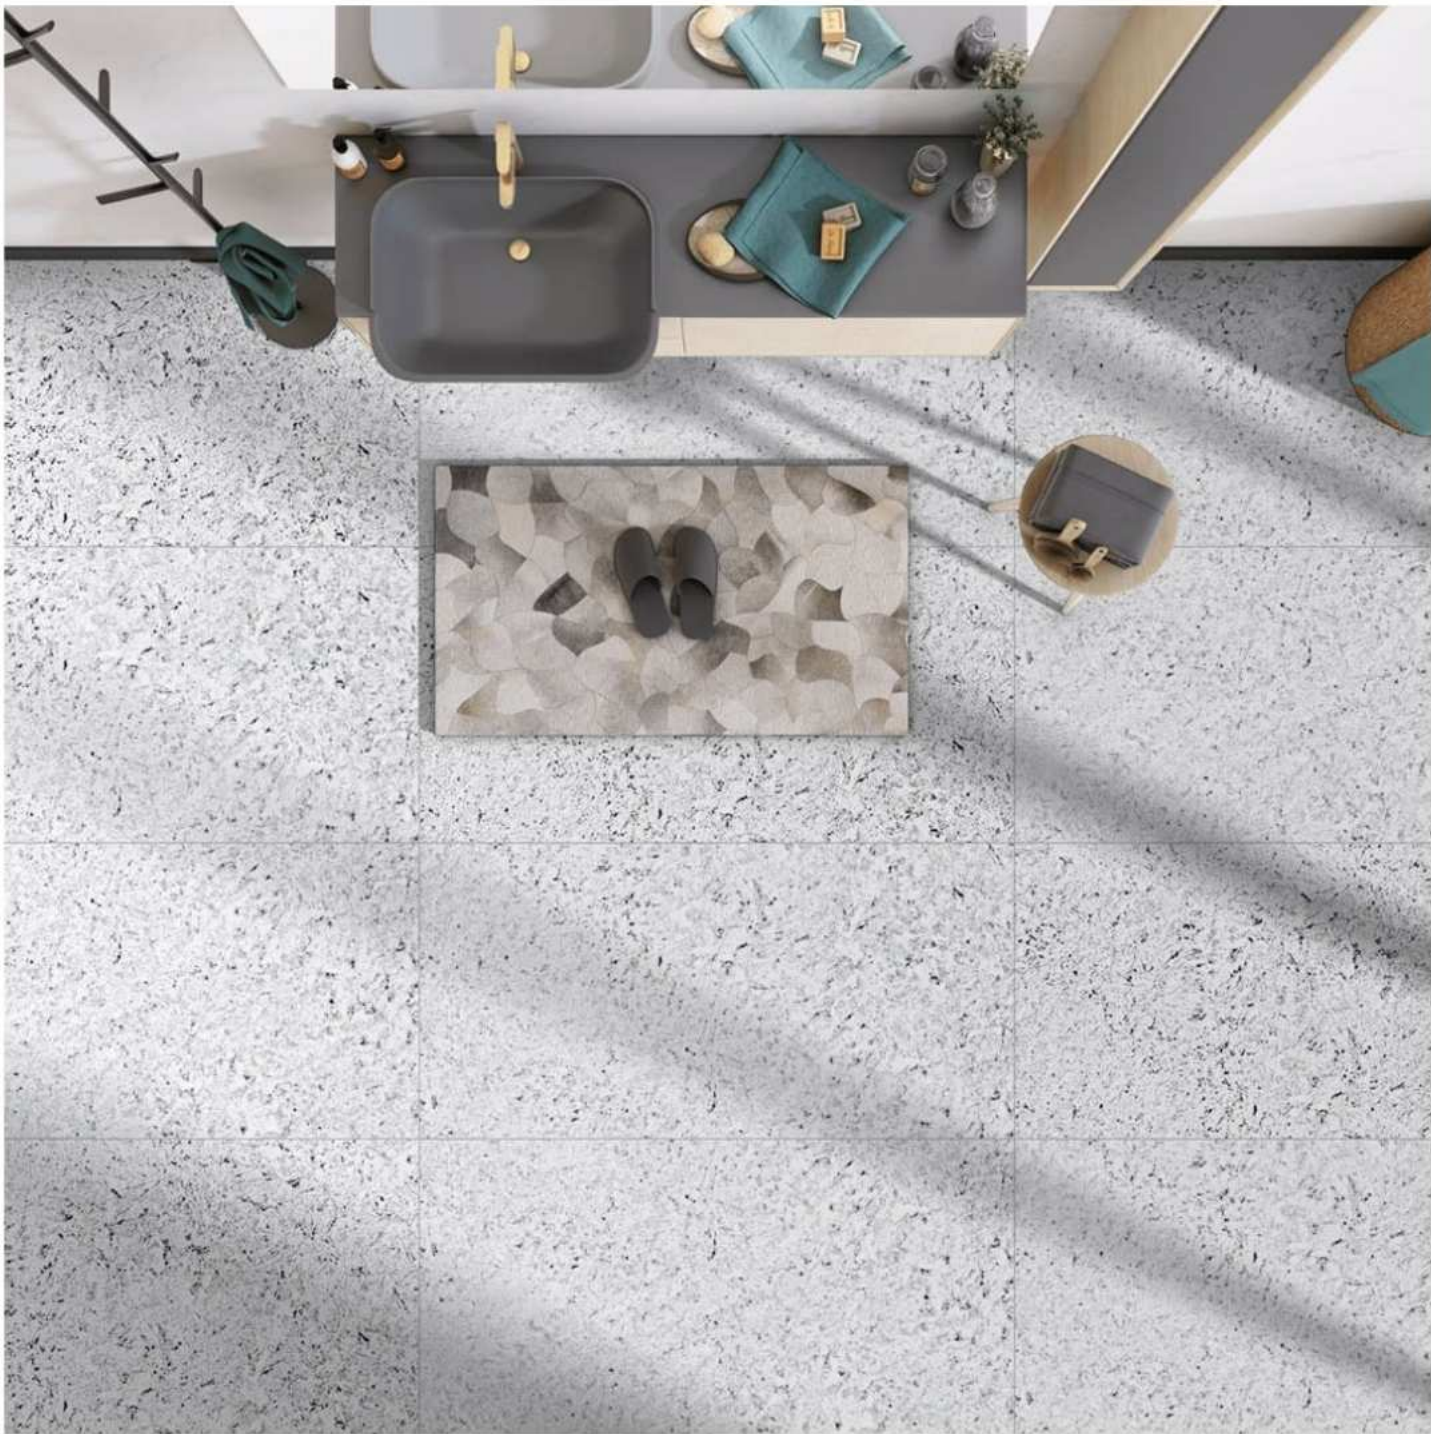

RANDOM
EFFECT

VERSATILE
INSTALLATION

GLOSSY FINISH

600 X 1200 MM

6245

6245

ECO FRIENDLY
PRODUCT

HIGHLY
DURABLE