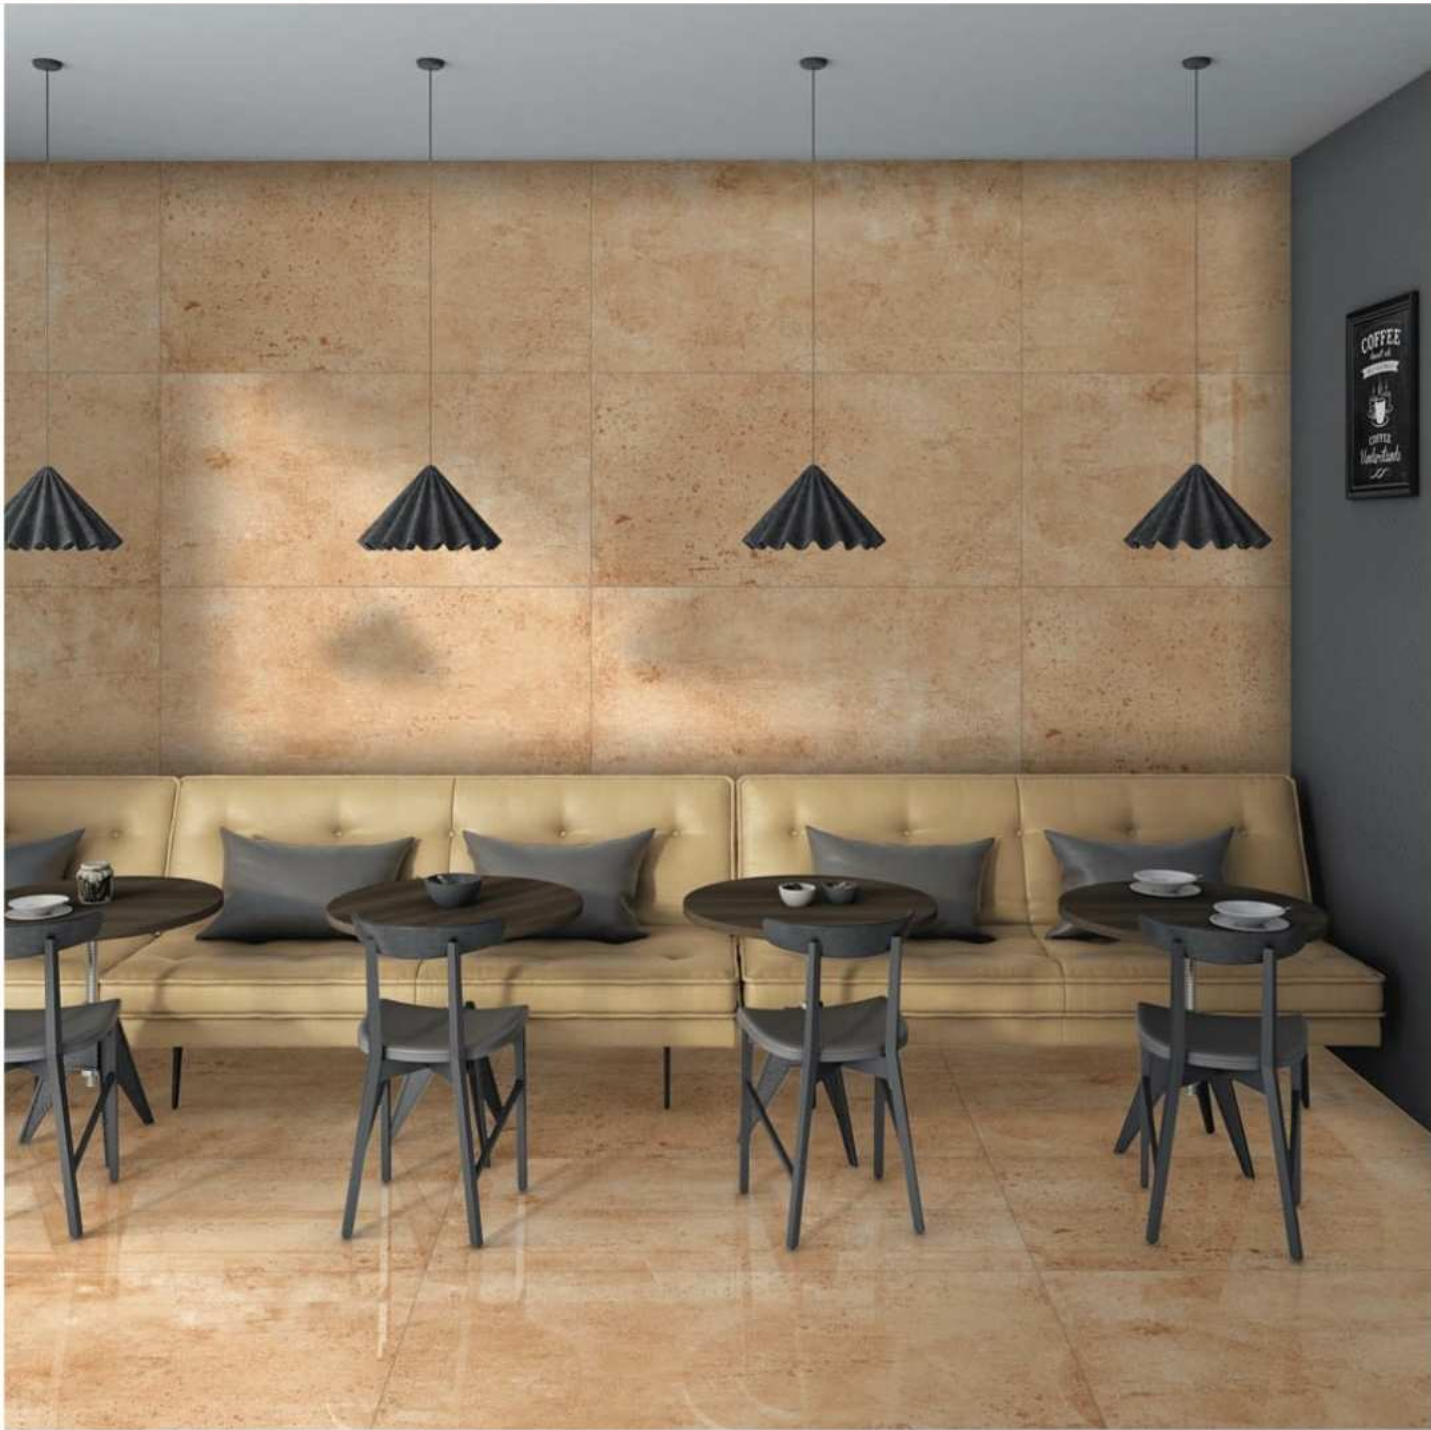

GLOSSY FINISH

600 X 1200 MM

6233

6233

ECO FRIENDLY
PRODUCT

HIGHLY
DURABLE

RANDOM
EFFECT

VERSATILE
INSTALLATION