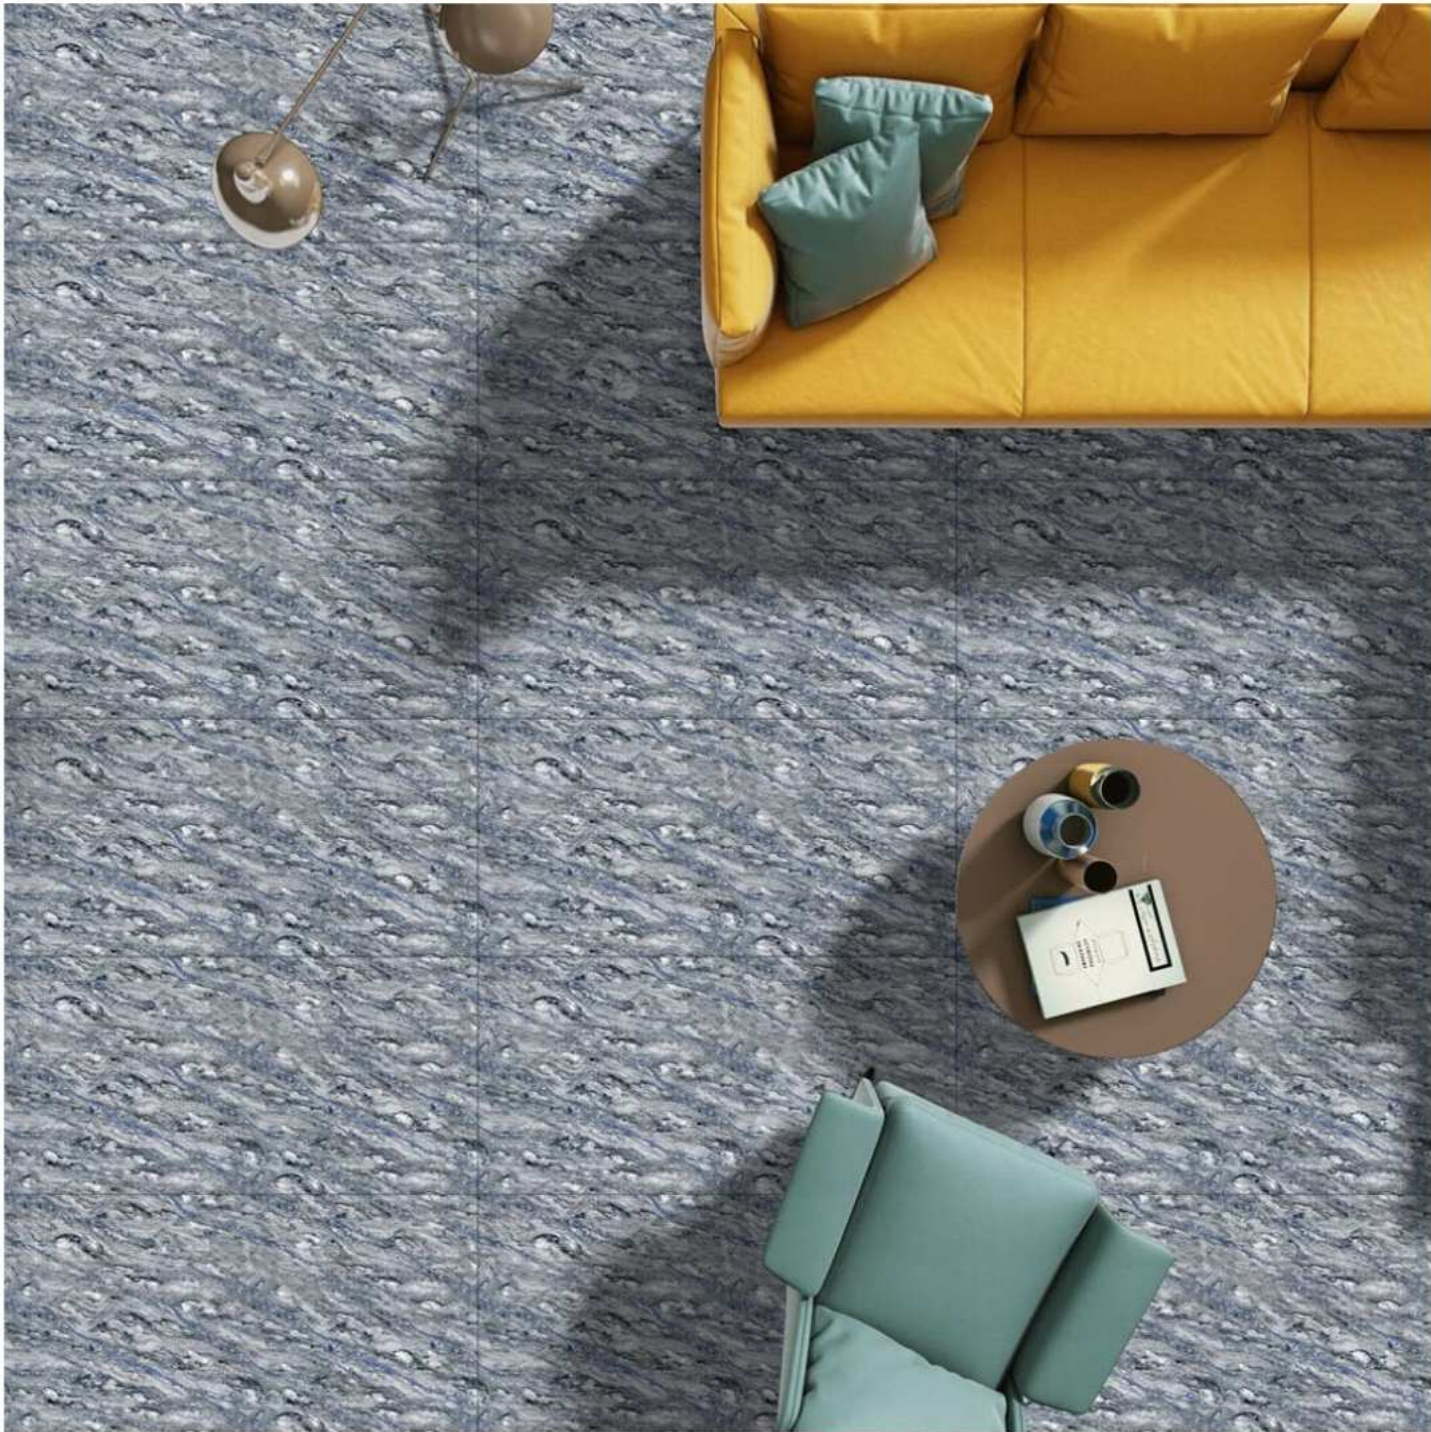

6206

6206

ECO FRIENDLY
PRODUCT

HIGHLY
DURABLE

RANDOM
EFFECT

VERSATILE
INSTALLATION

GLOSSY FINISH

600 X 1200 MM