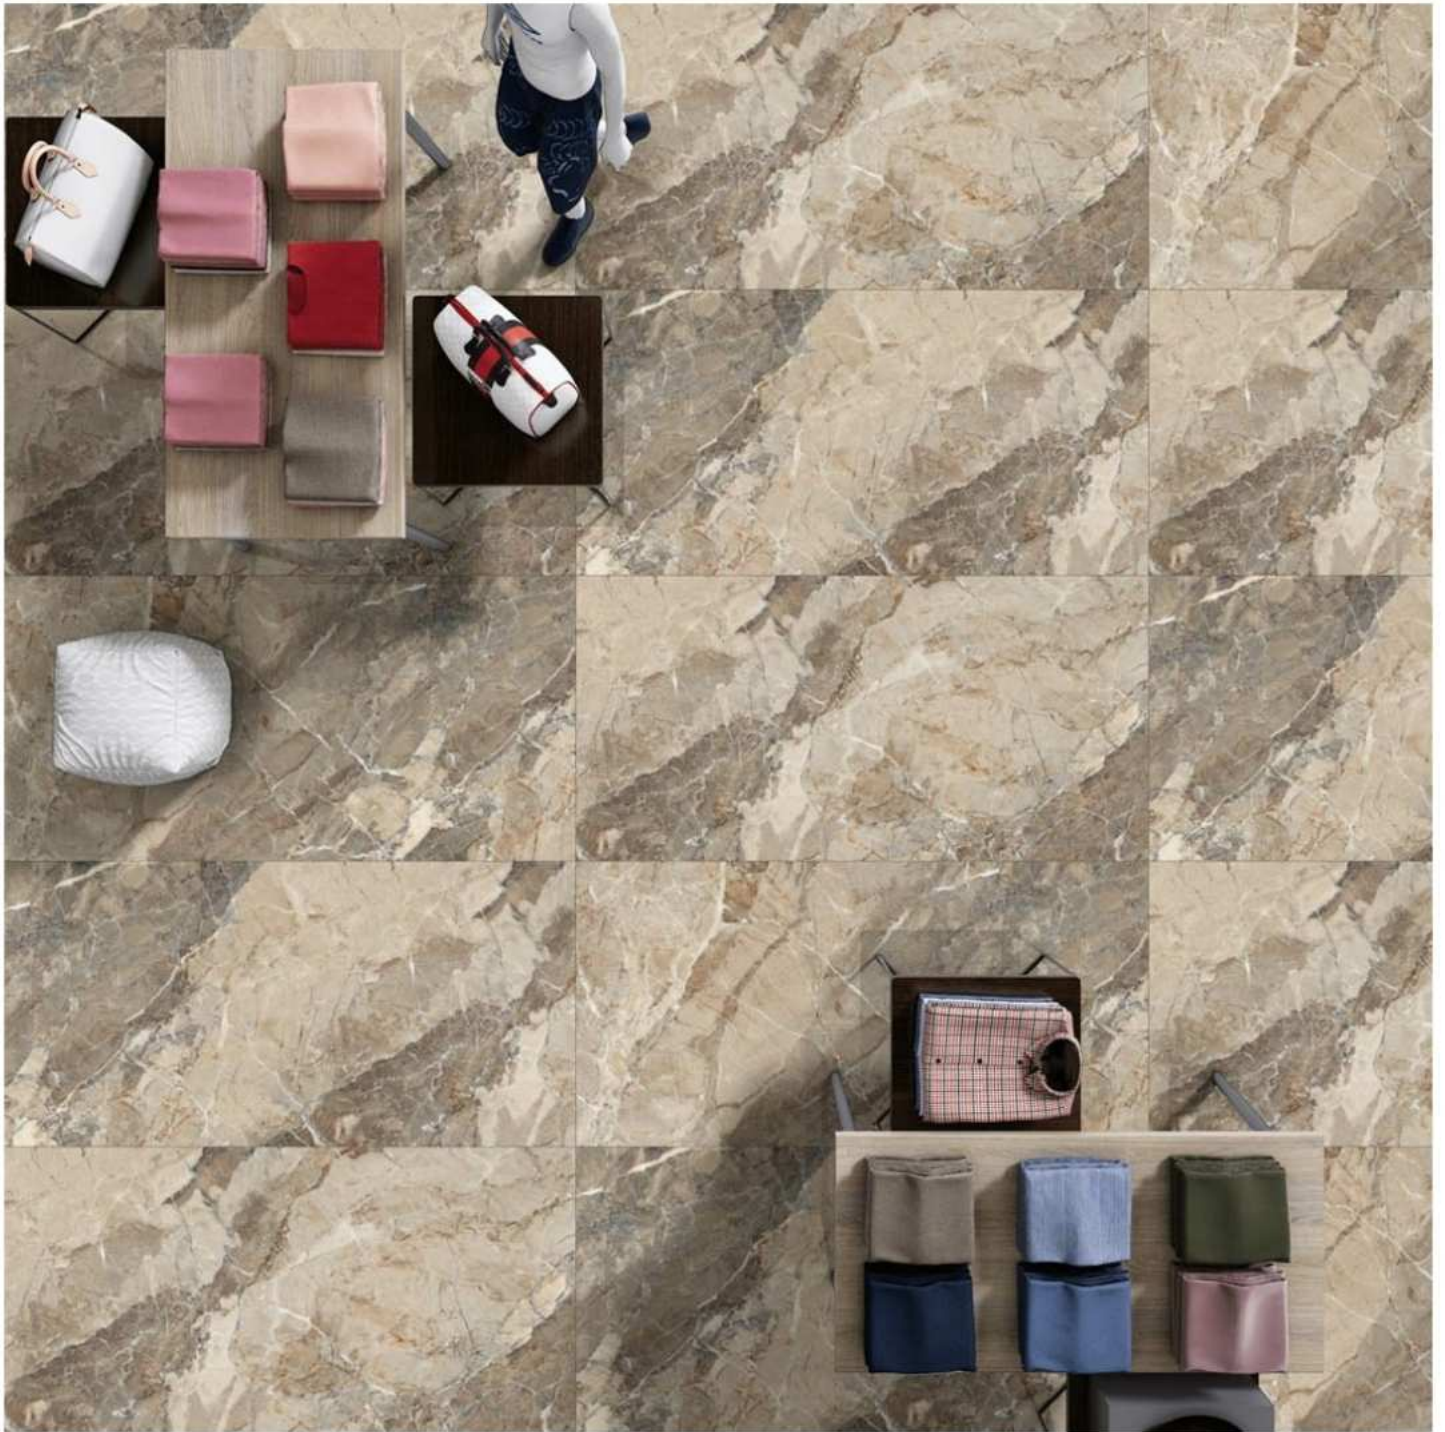

GLOSSY FINISH

600 X 1200 MM

6076

6076

ECO FRIENDLY  
PRODUCT

HIGHLY  
DURABLE

RANDOM  
EFFECT

VERSATILE  
INSTALLATION