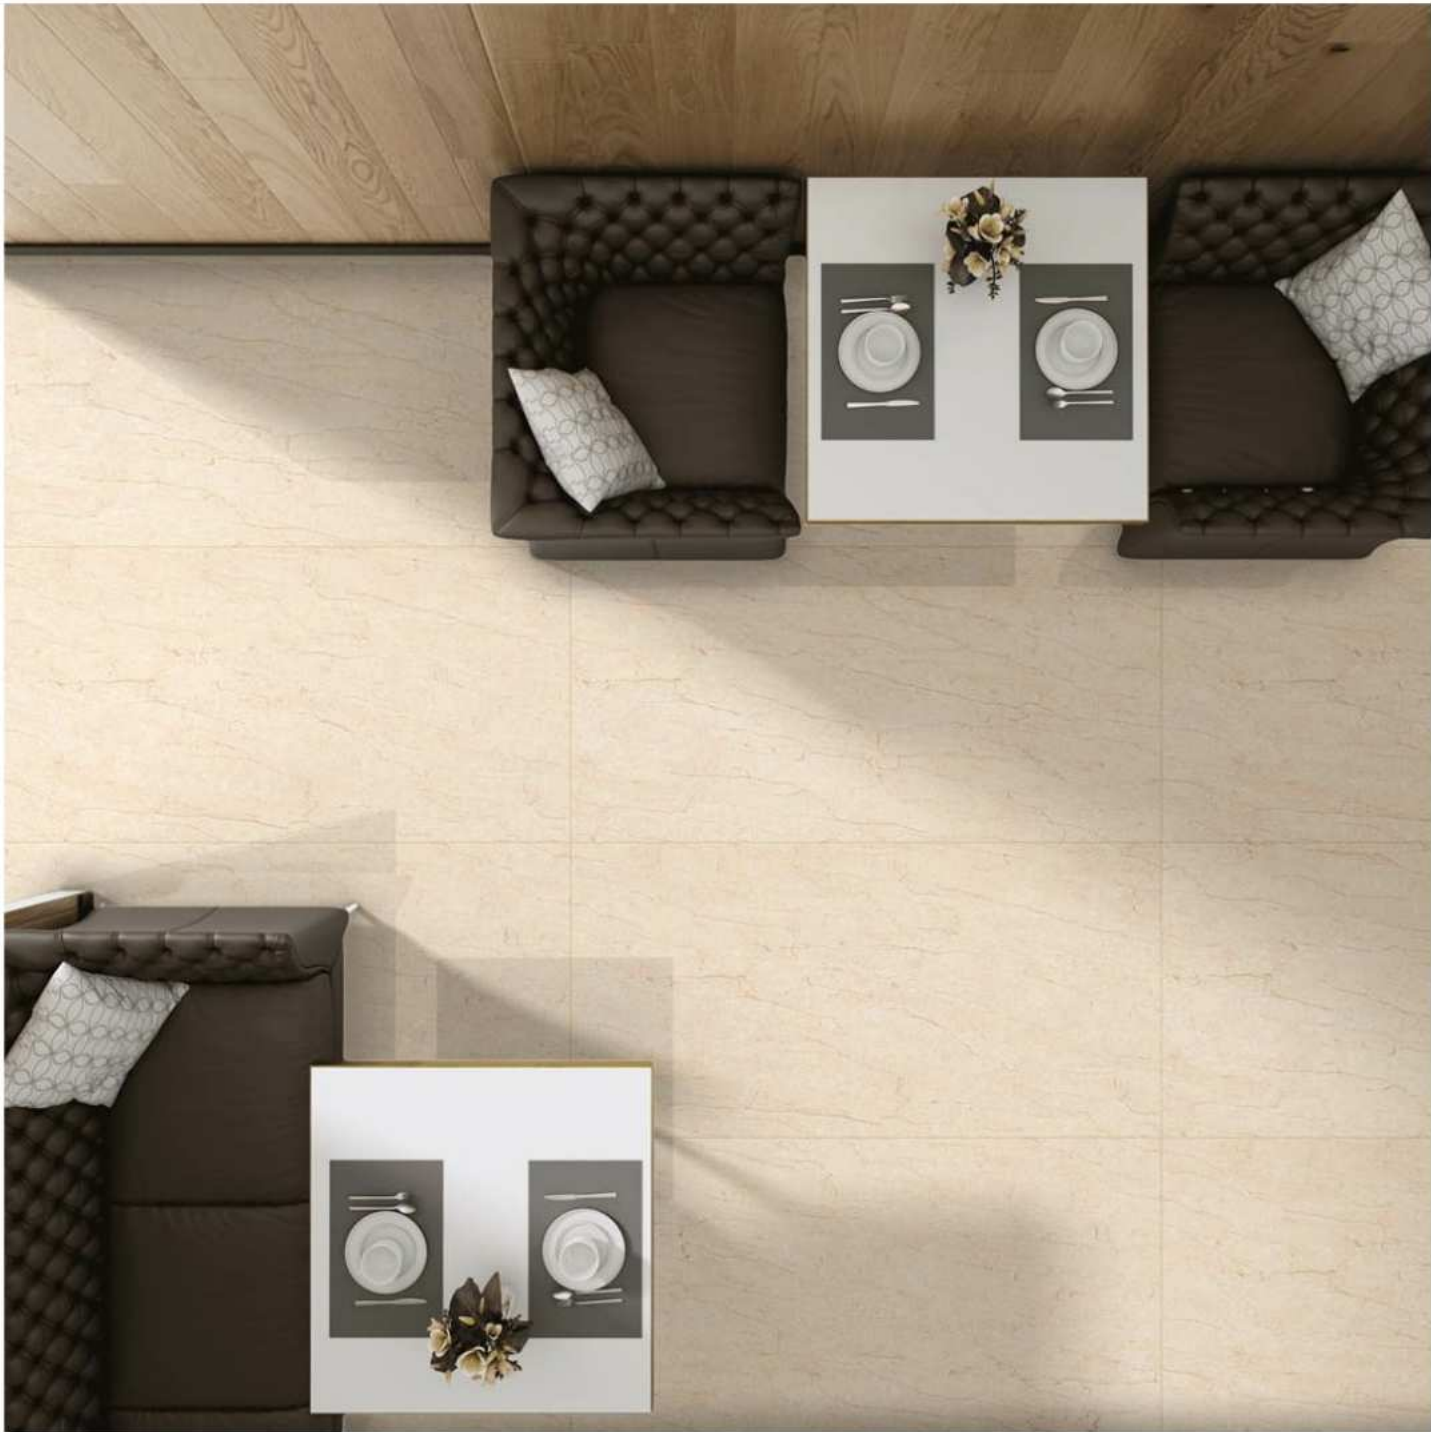

600 X 1200 MM

6120

6120

ECO FRIENDLY  
PRODUCT

HIGHLY  
DURABLE

RANDOM  
EFFECT

VERSATILE  
INSTALLATION

6121