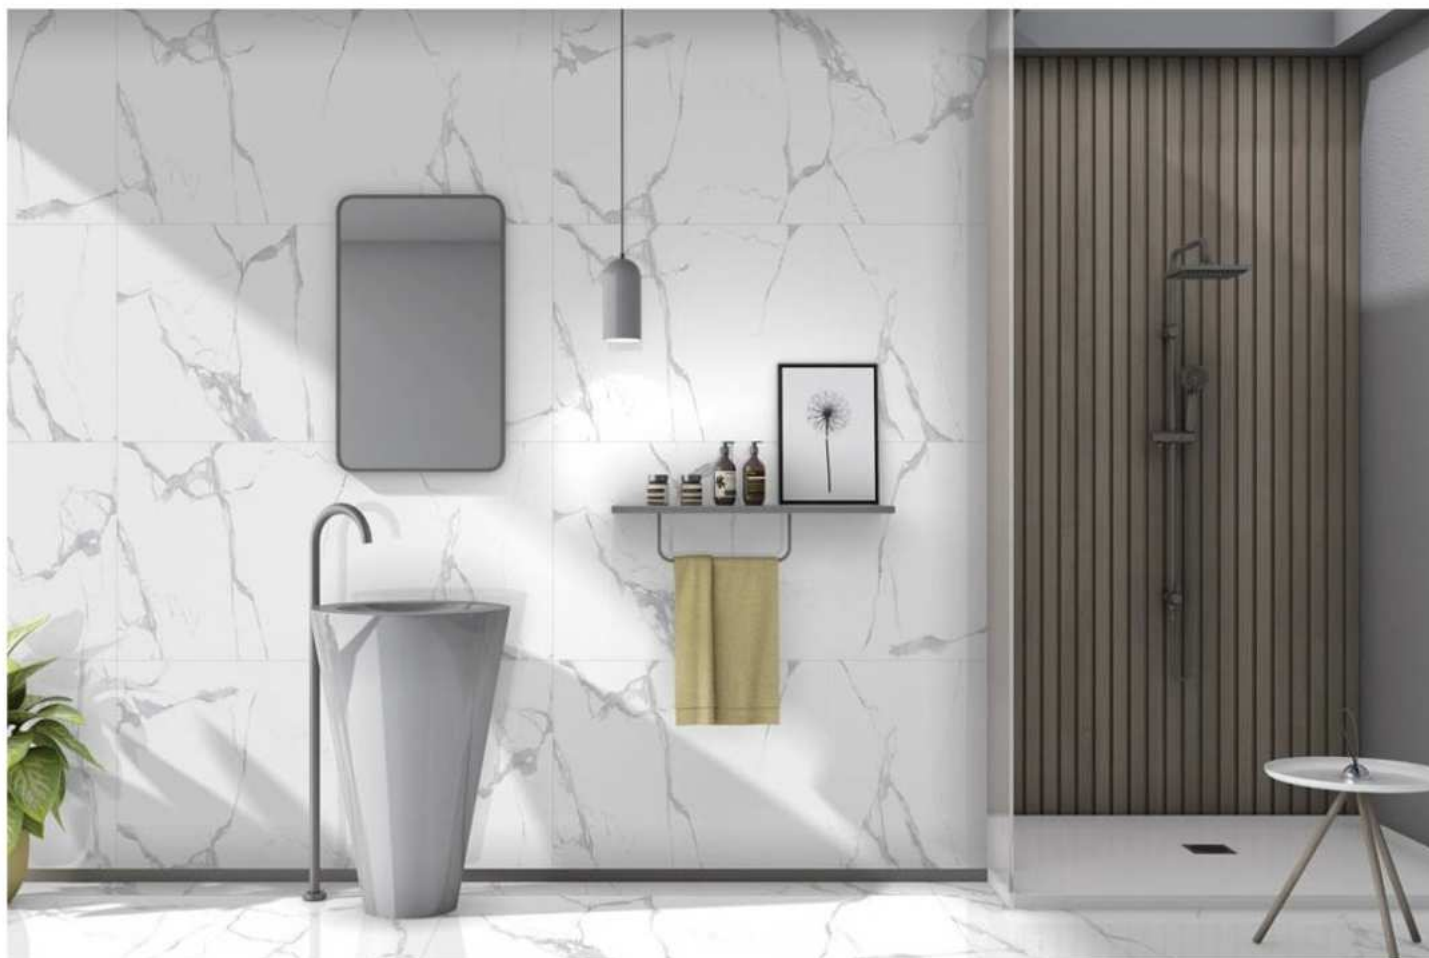

GLOSSY FINISH

600 X 1200 MM

6106

6106

ECO FRIENDLY  
PRODUCT

HIGHLY  
DURABLE

RANDOM  
EFFECT

VERSATILE  
INSTALLATION

GLOSSY FINISH

600 X 1200 MM

6107

6107

ECO FRIENDLY  
PRODUCT

HIGHLY  
DURABLE

RANDOM  
EFFECT

VERSATILE  
INSTALLATION