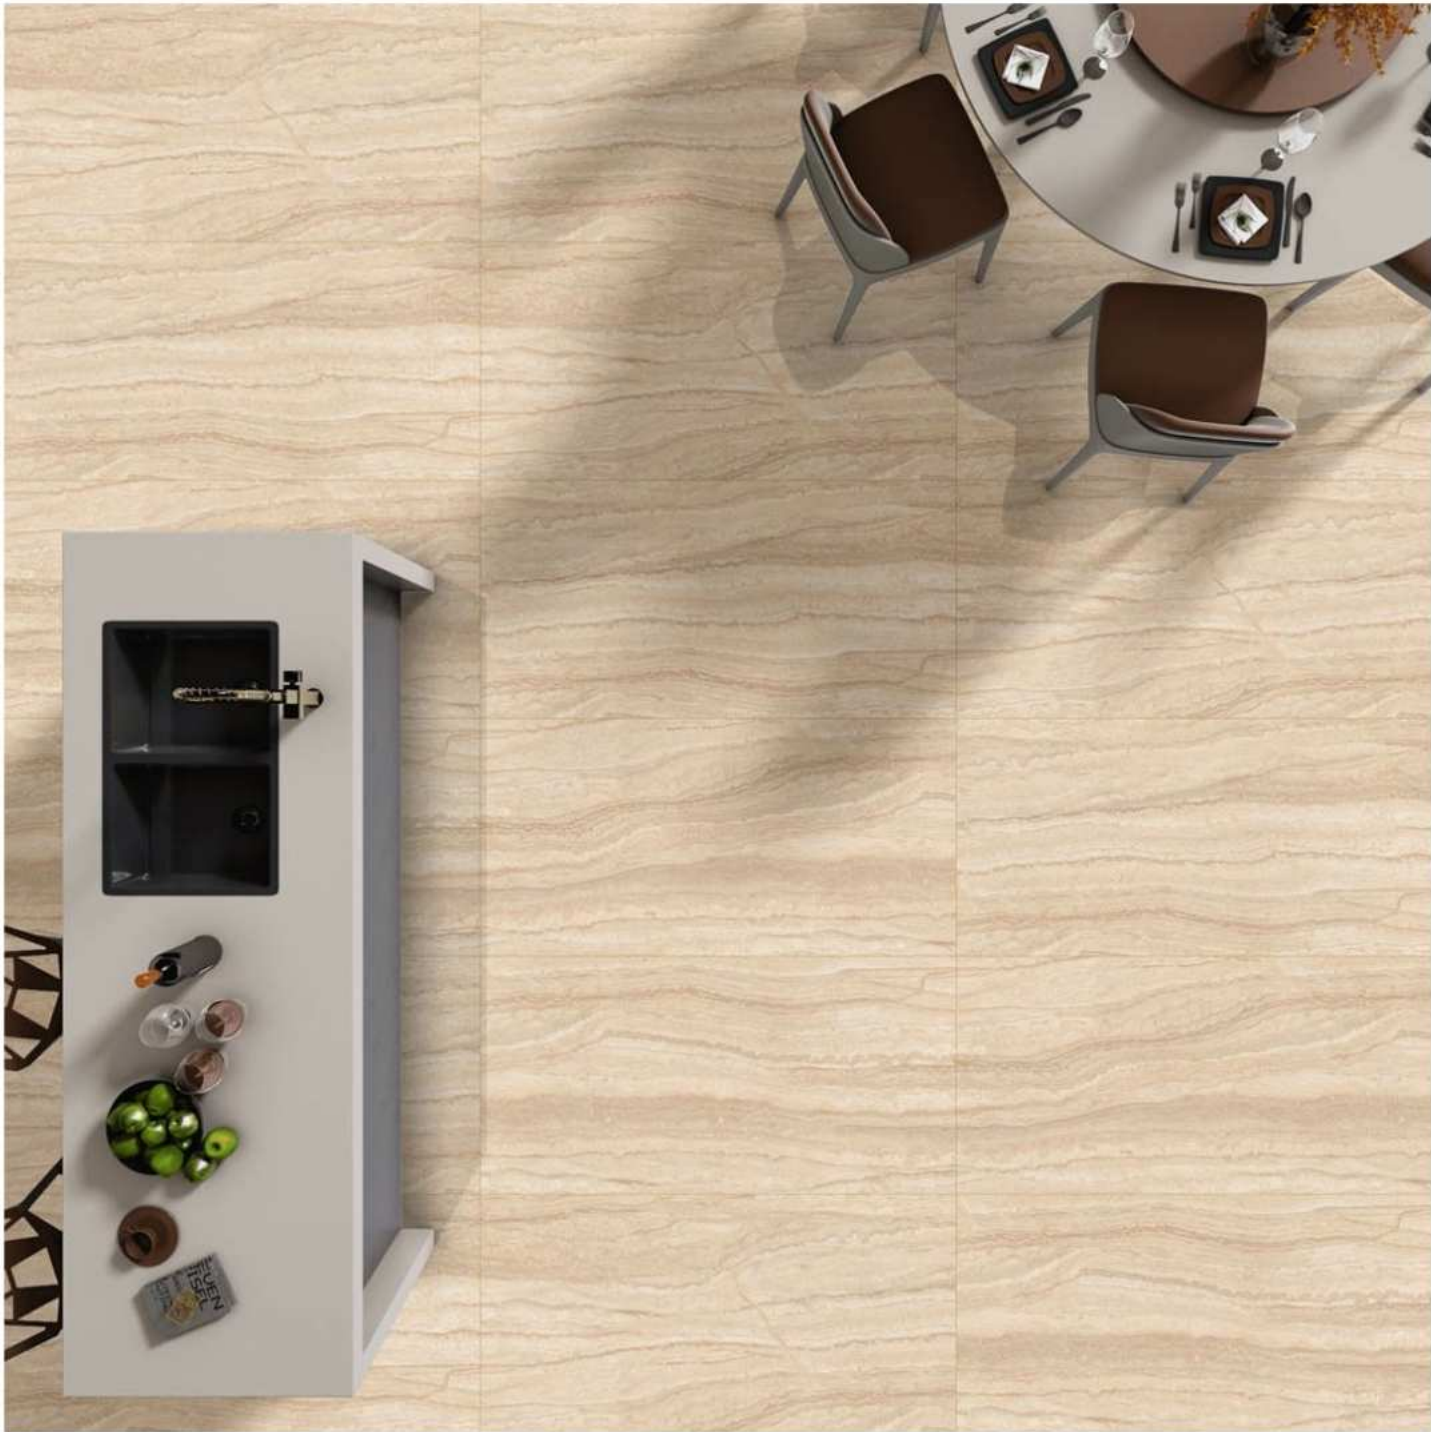

GLOSSY FINISH

600 X 1200 MM

6118