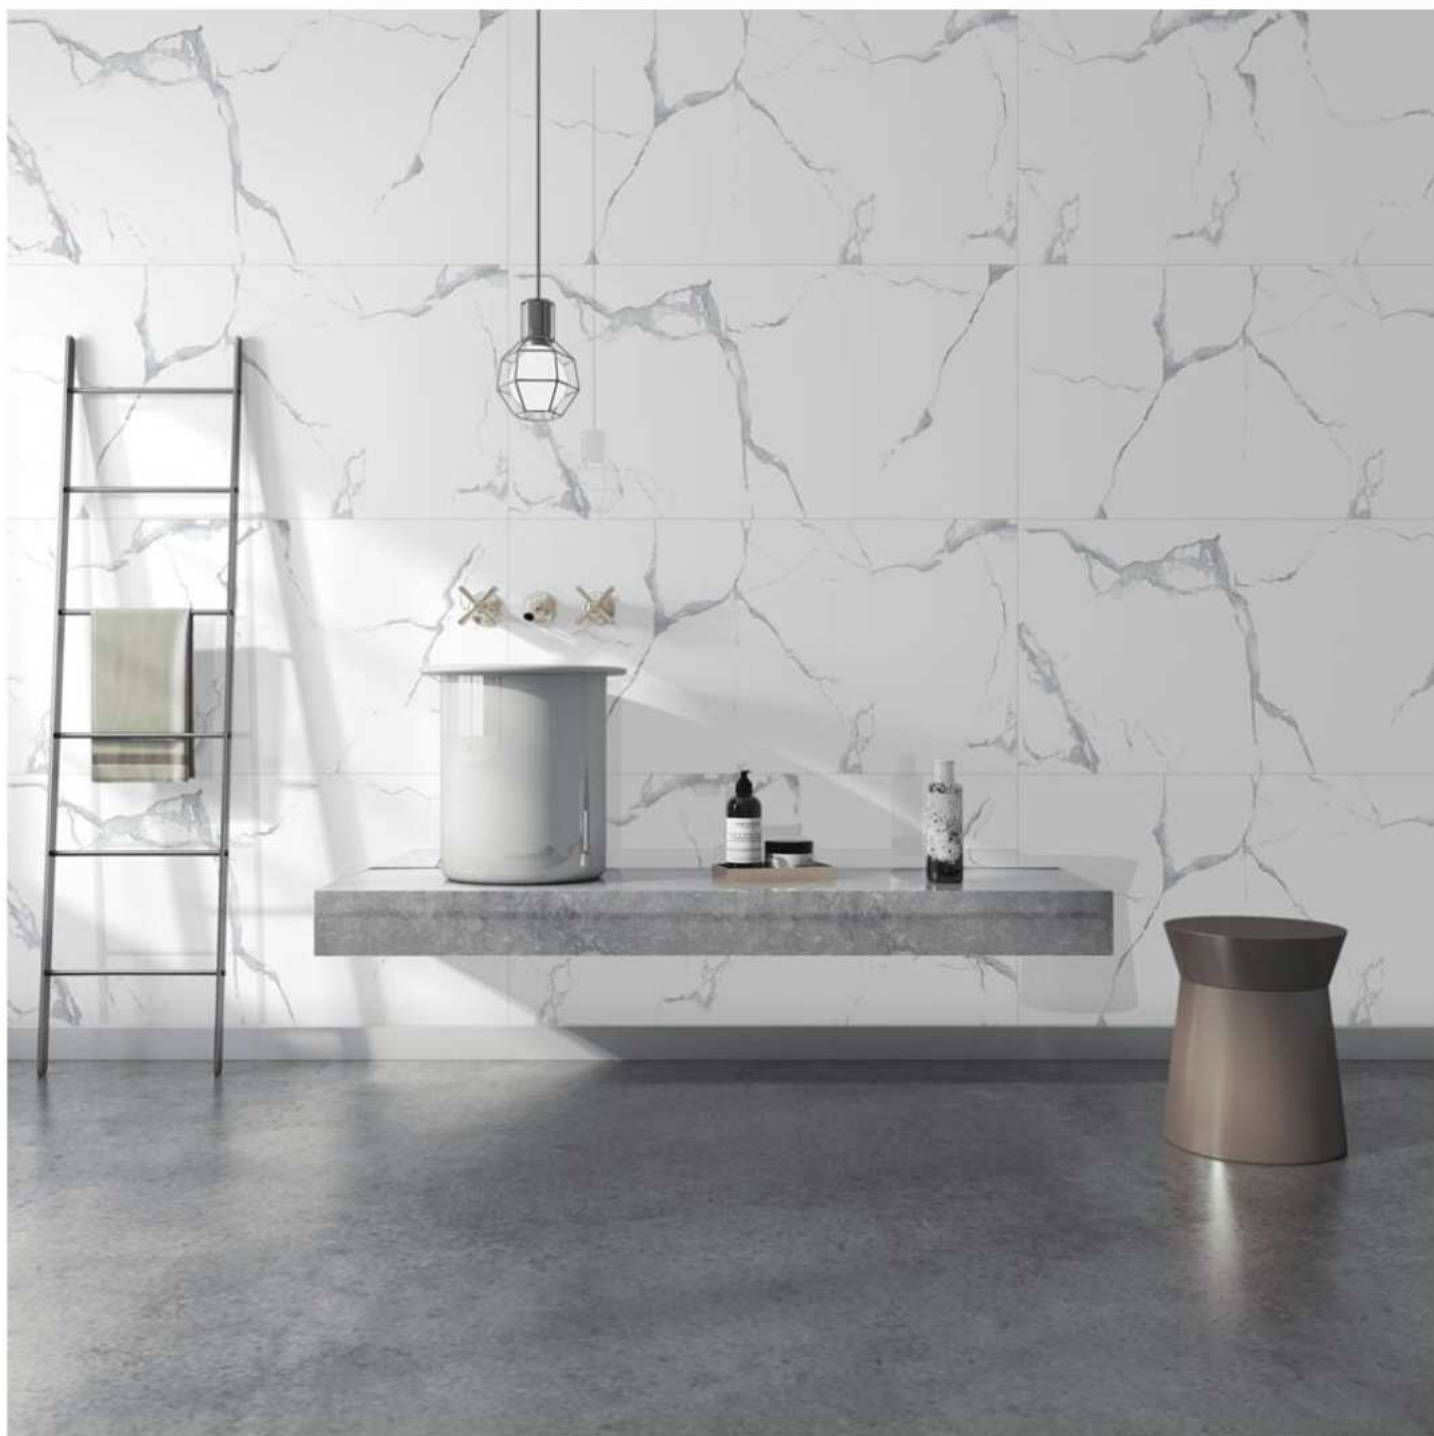

ECO FRIENDLY  
PRODUCT

HIGHLY  
DURABLE

RANDOM  
EFFECT

VERSATILE  
INSTALLATION

GLOSSY FINISH

600 X 1200 MM

6096

6096

RANDOM  
EFFECT

VERSATILE  
INSTALLATION

GLOSSY FINISH

600 X 1200 MM

6098

6098

ECO FRIENDLY  
PRODUCT

HIGHLY  
DURABLE