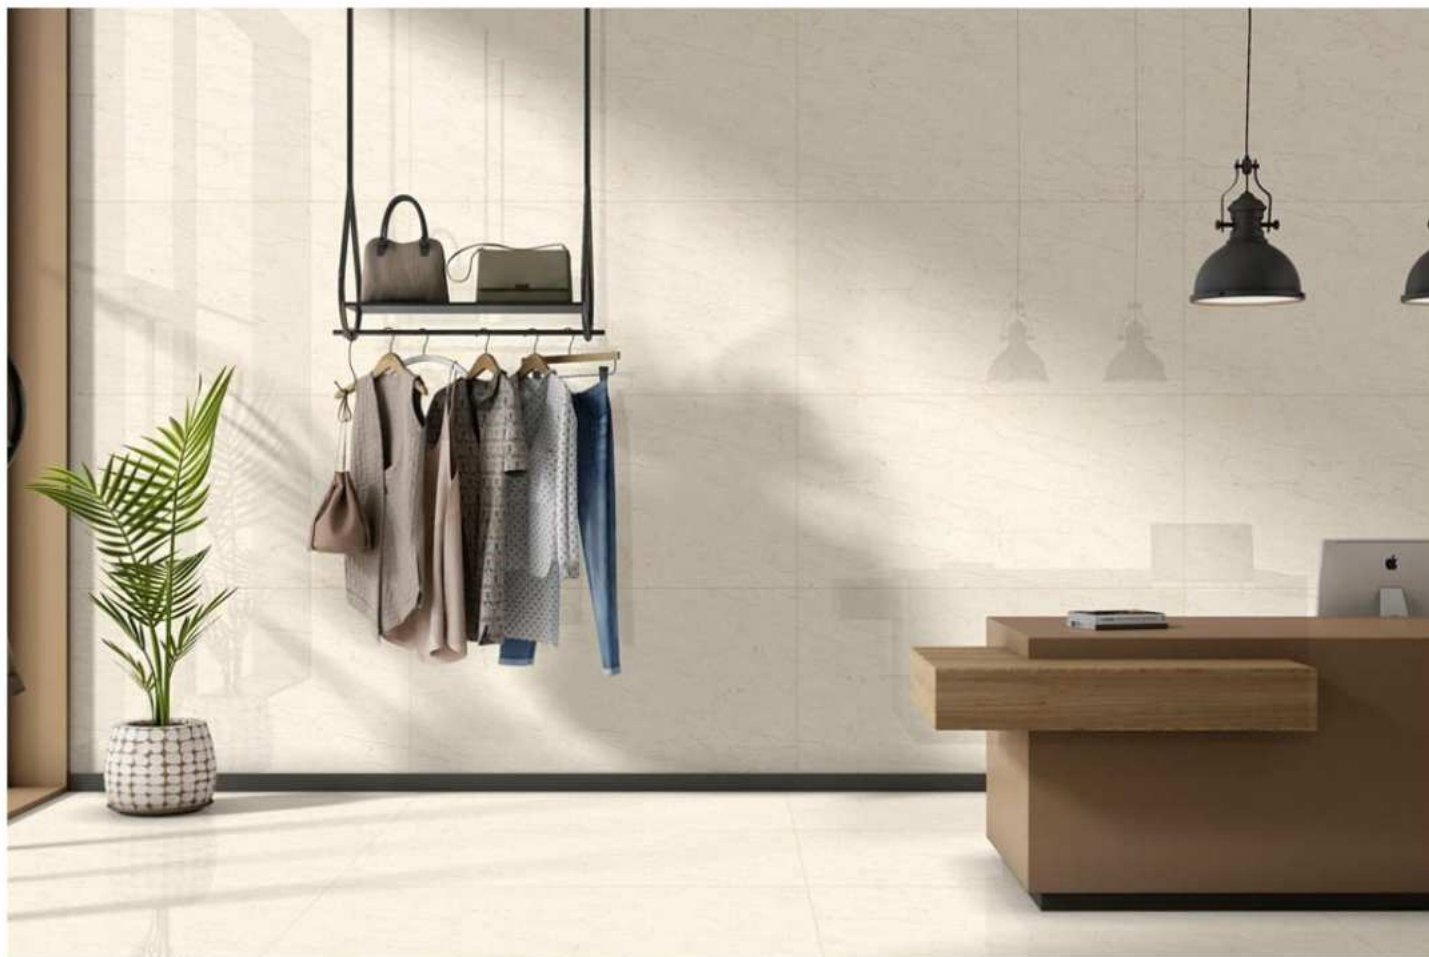

GLOSSY FINISH

600 X 1200 MM

6120