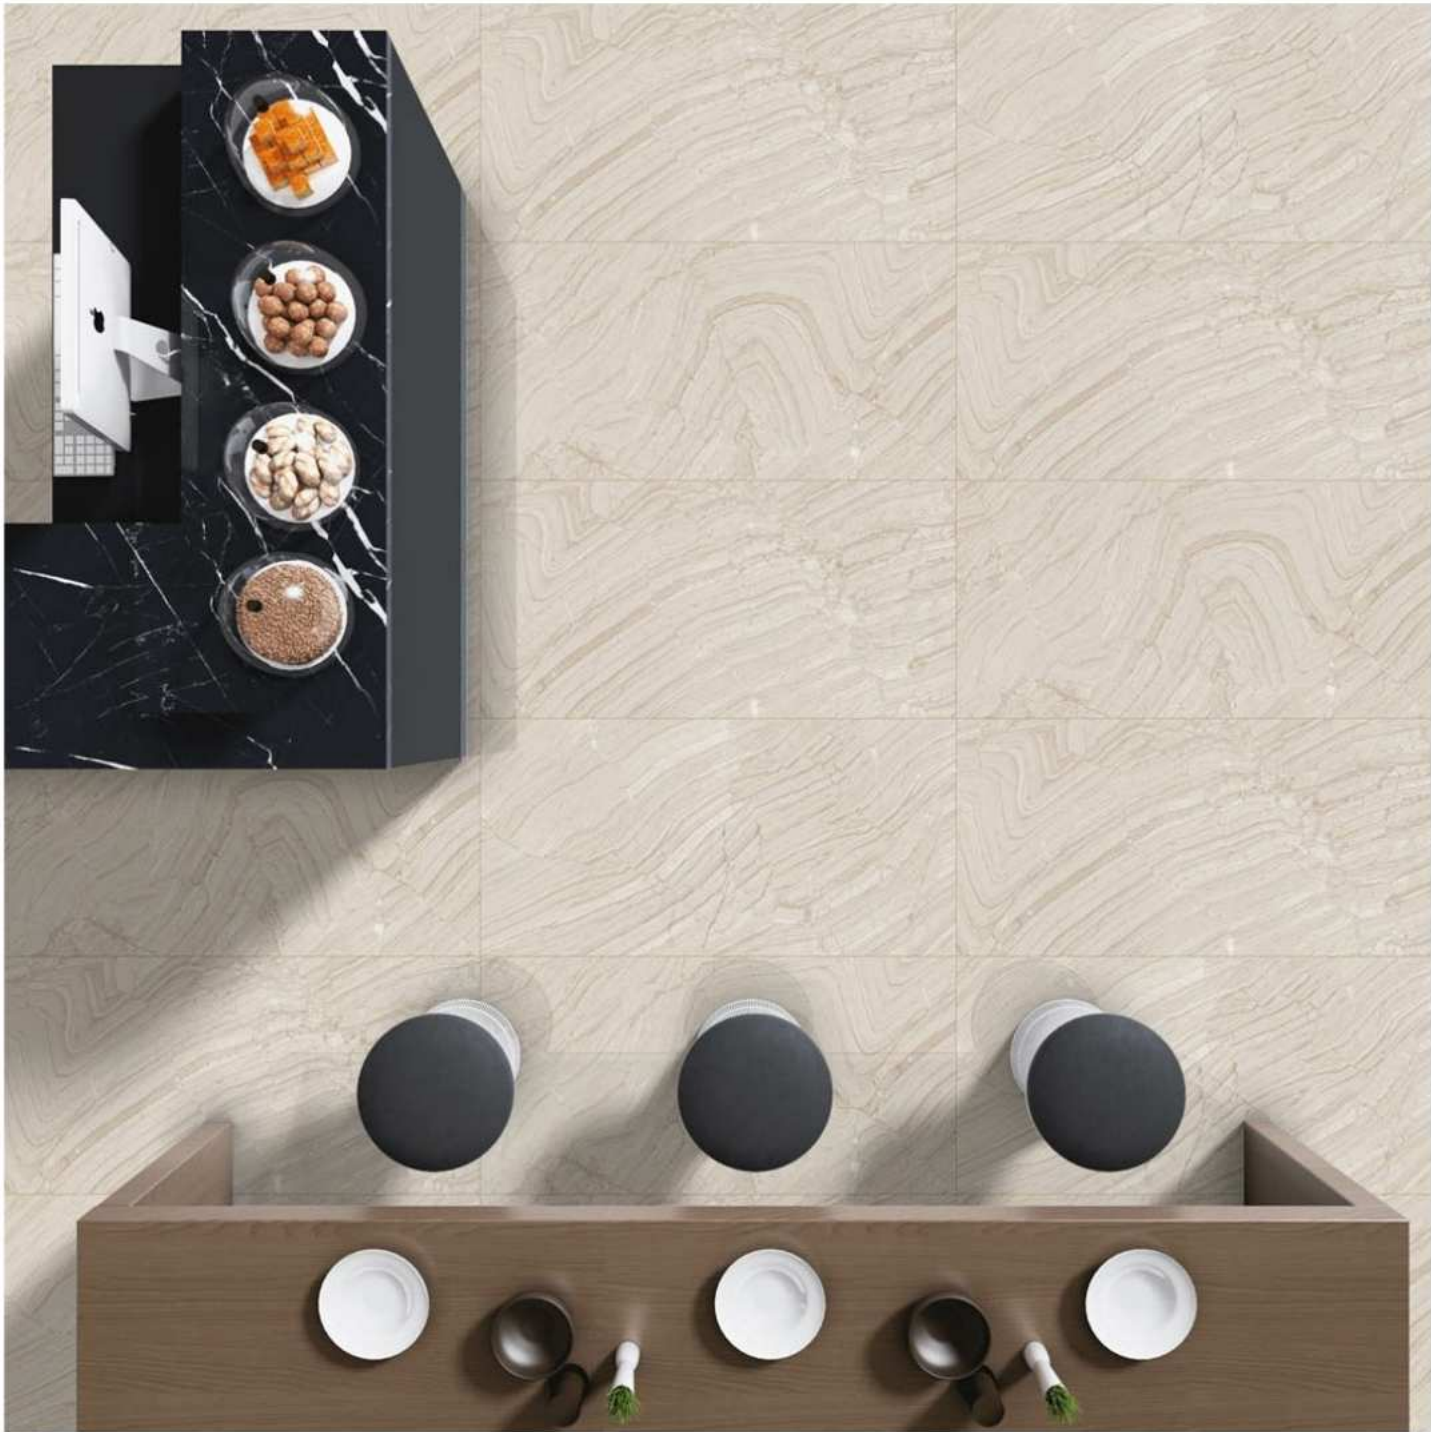

GLOSSY FINISH

600 X 1200 MM

6108

6108

ECO FRIENDLY  
PRODUCT

HIGHLY  
DURABLE

RANDOM  
EFFECT

VERSATILE  
INSTALLATION