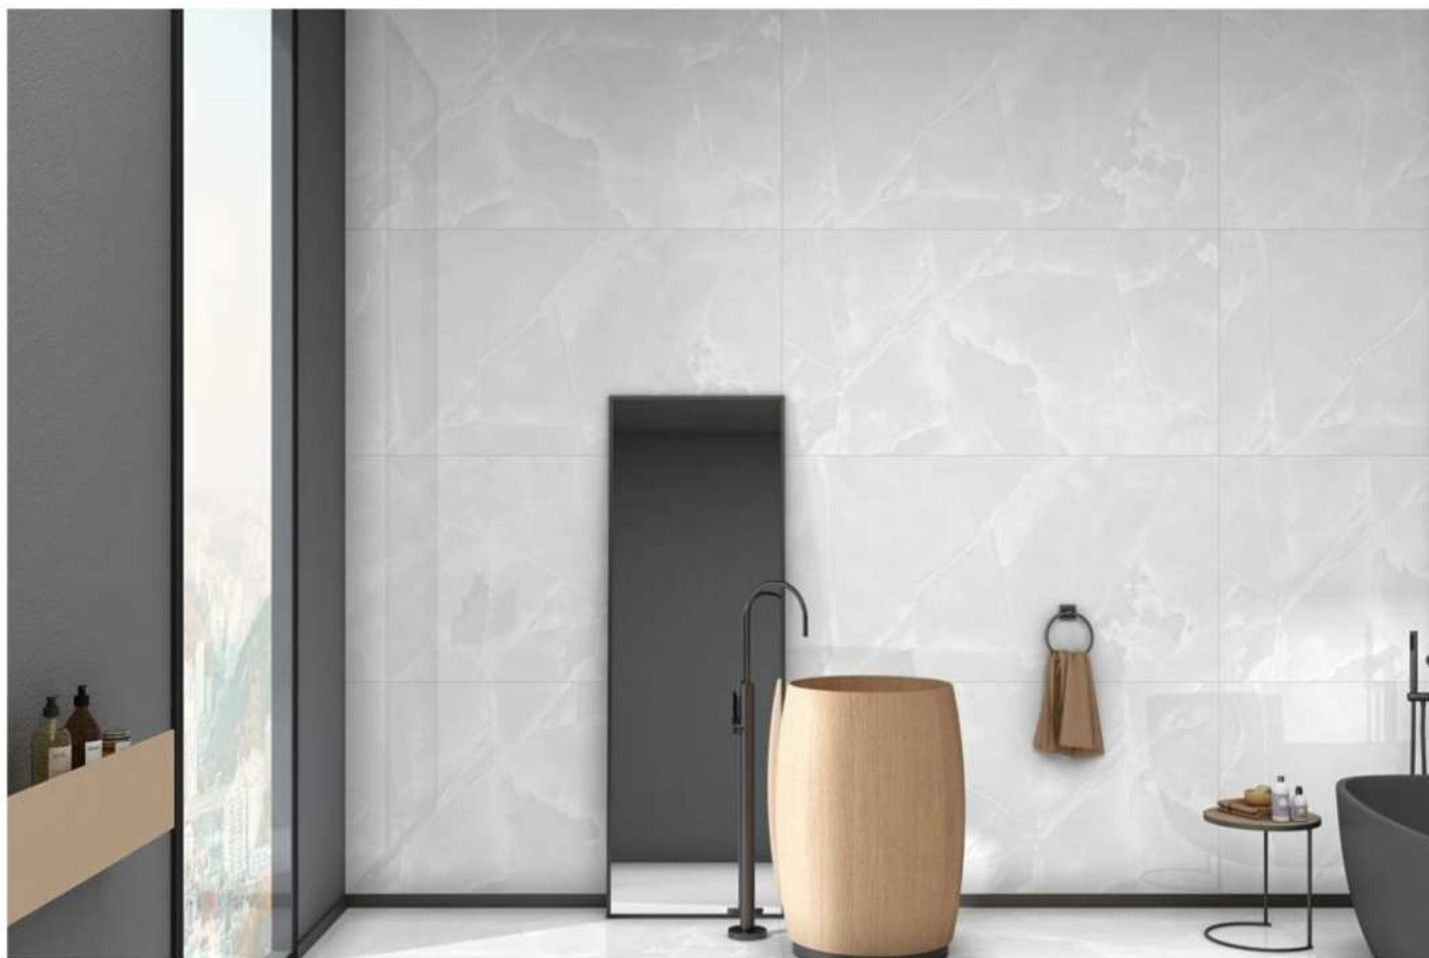

6061

6061

ECO FRIENDLY  
PRODUCT

HIGHLY  
DURABLE

RANDOM  
EFFECT

VERSATILE  
INSTALLATION

GLOSSY FINISH

600 X 1200 MM