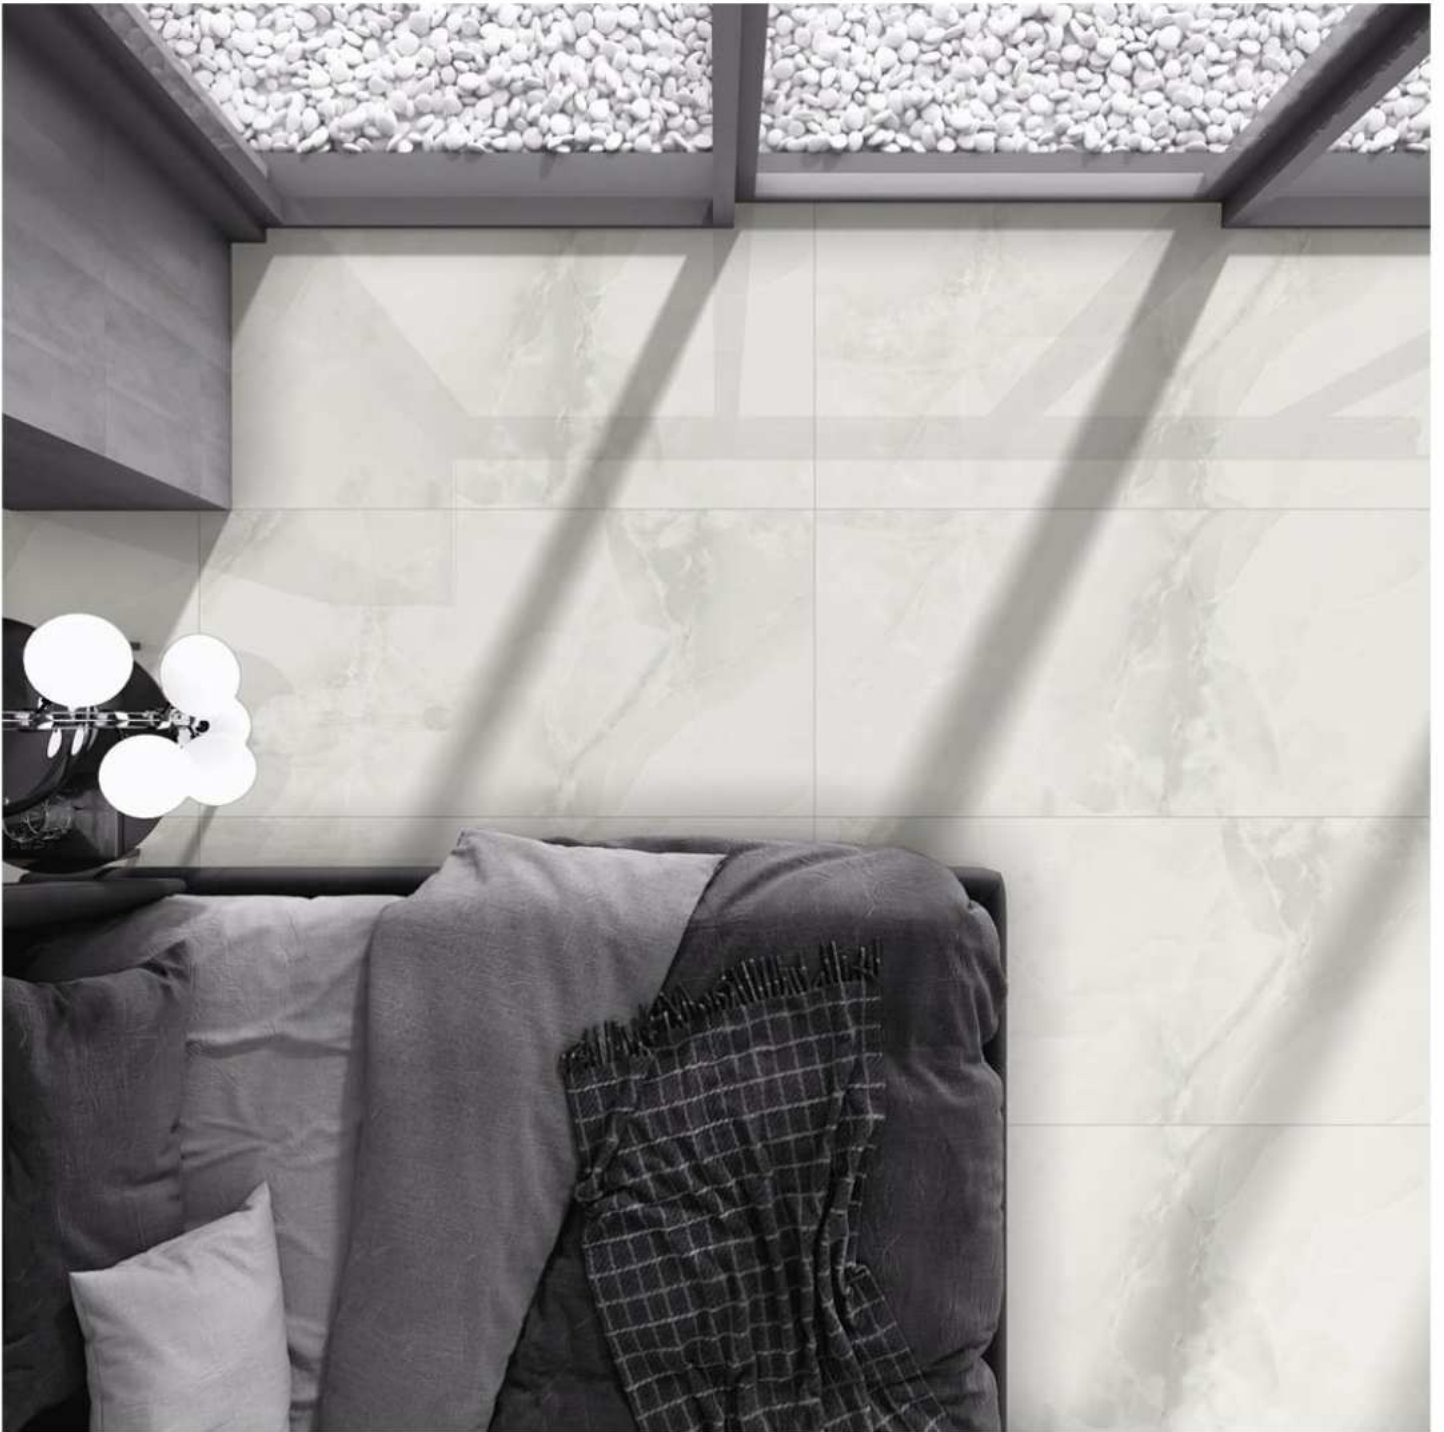

ECO FRIENDLY  
PRODUCT

HIGHLY  
DURABLE

RANDOM  
EFFECT

VERSATILE  
INSTALLATION

GLOSSY FINISH

600 X 1200 MM

6150

6150