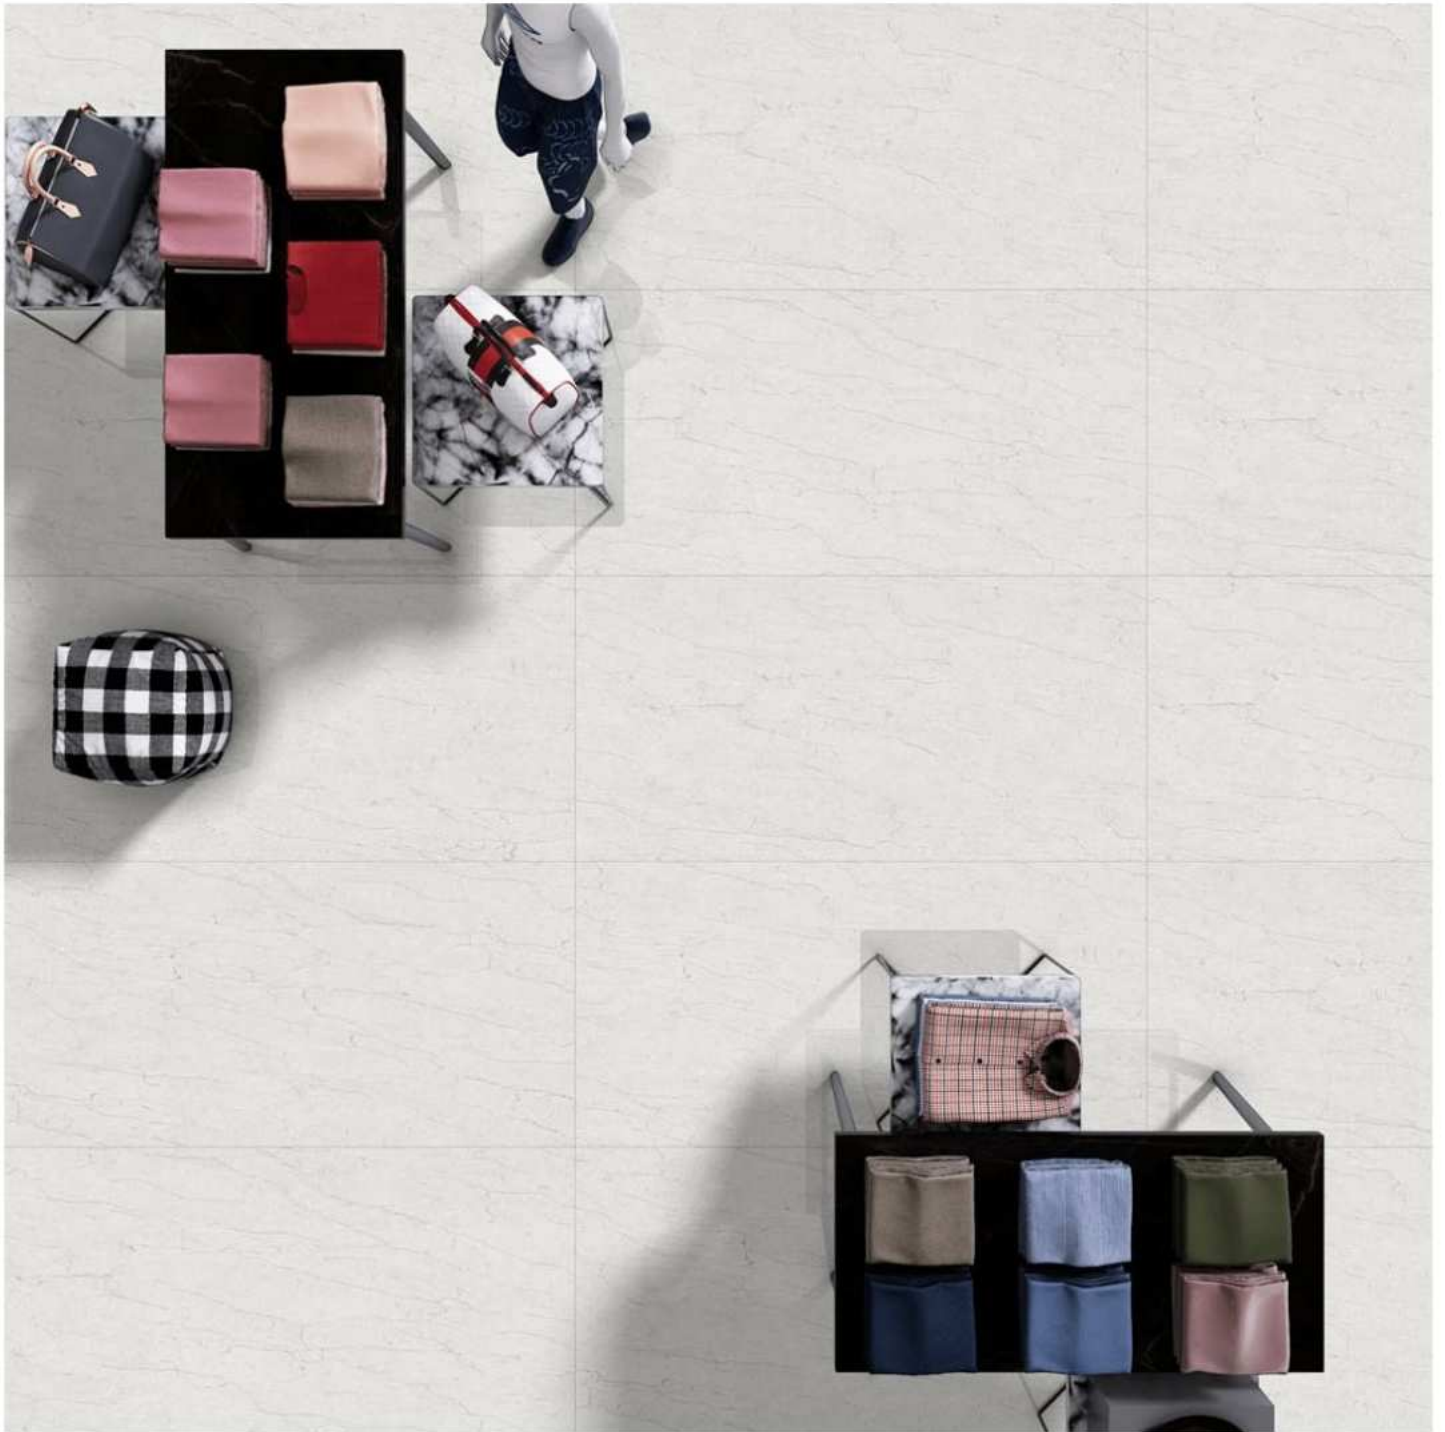

6121

ECO FRIENDLY  
PRODUCT

HIGHLY  
DURABLE

RANDOM  
EFFECT

VERSATILE  
INSTALLATION

6122

6122

ECO FRIENDLY  
PRODUCT