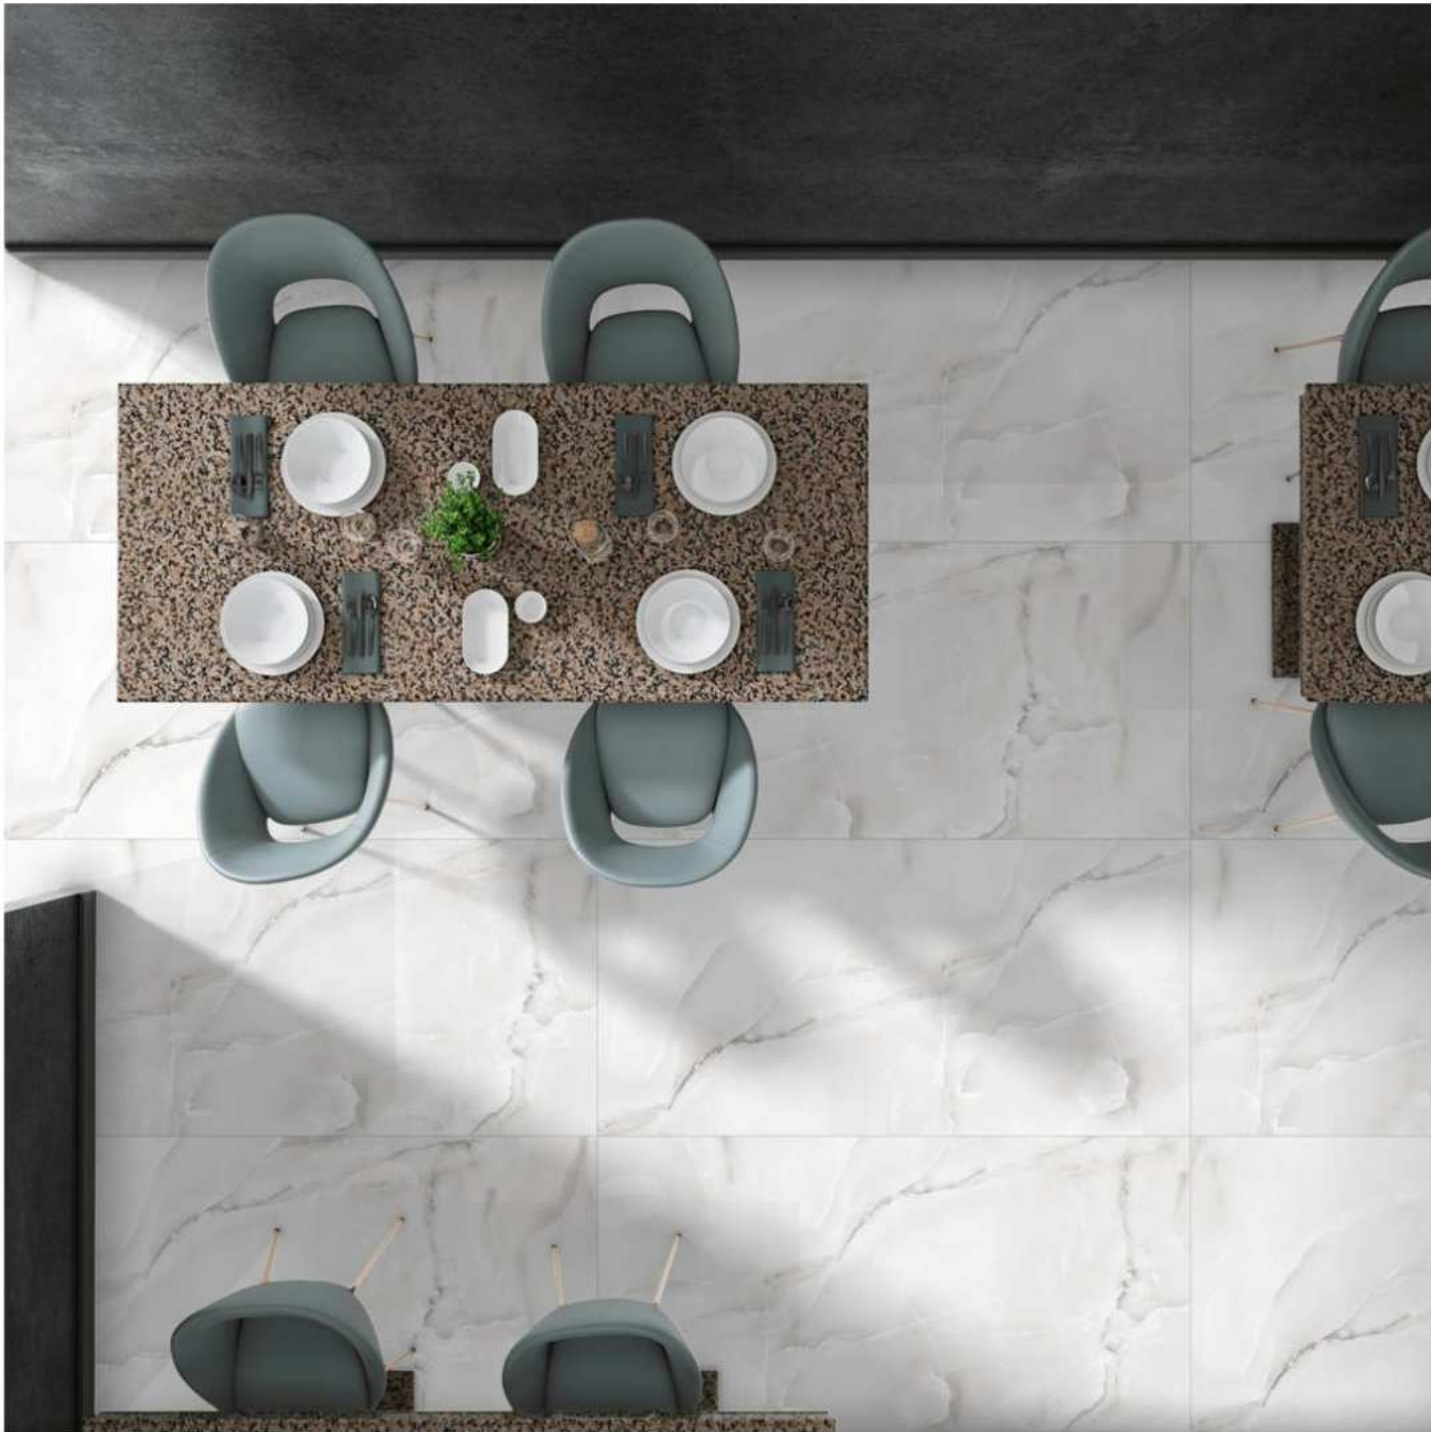

ECO FRIENDLY  
PRODUCT

HIGHLY  
DURABLE

RANDOM  
EFFECT

VERSATILE  
INSTALLATION

GLOSSY FINISH

600 X 1200 MM

6087

6087