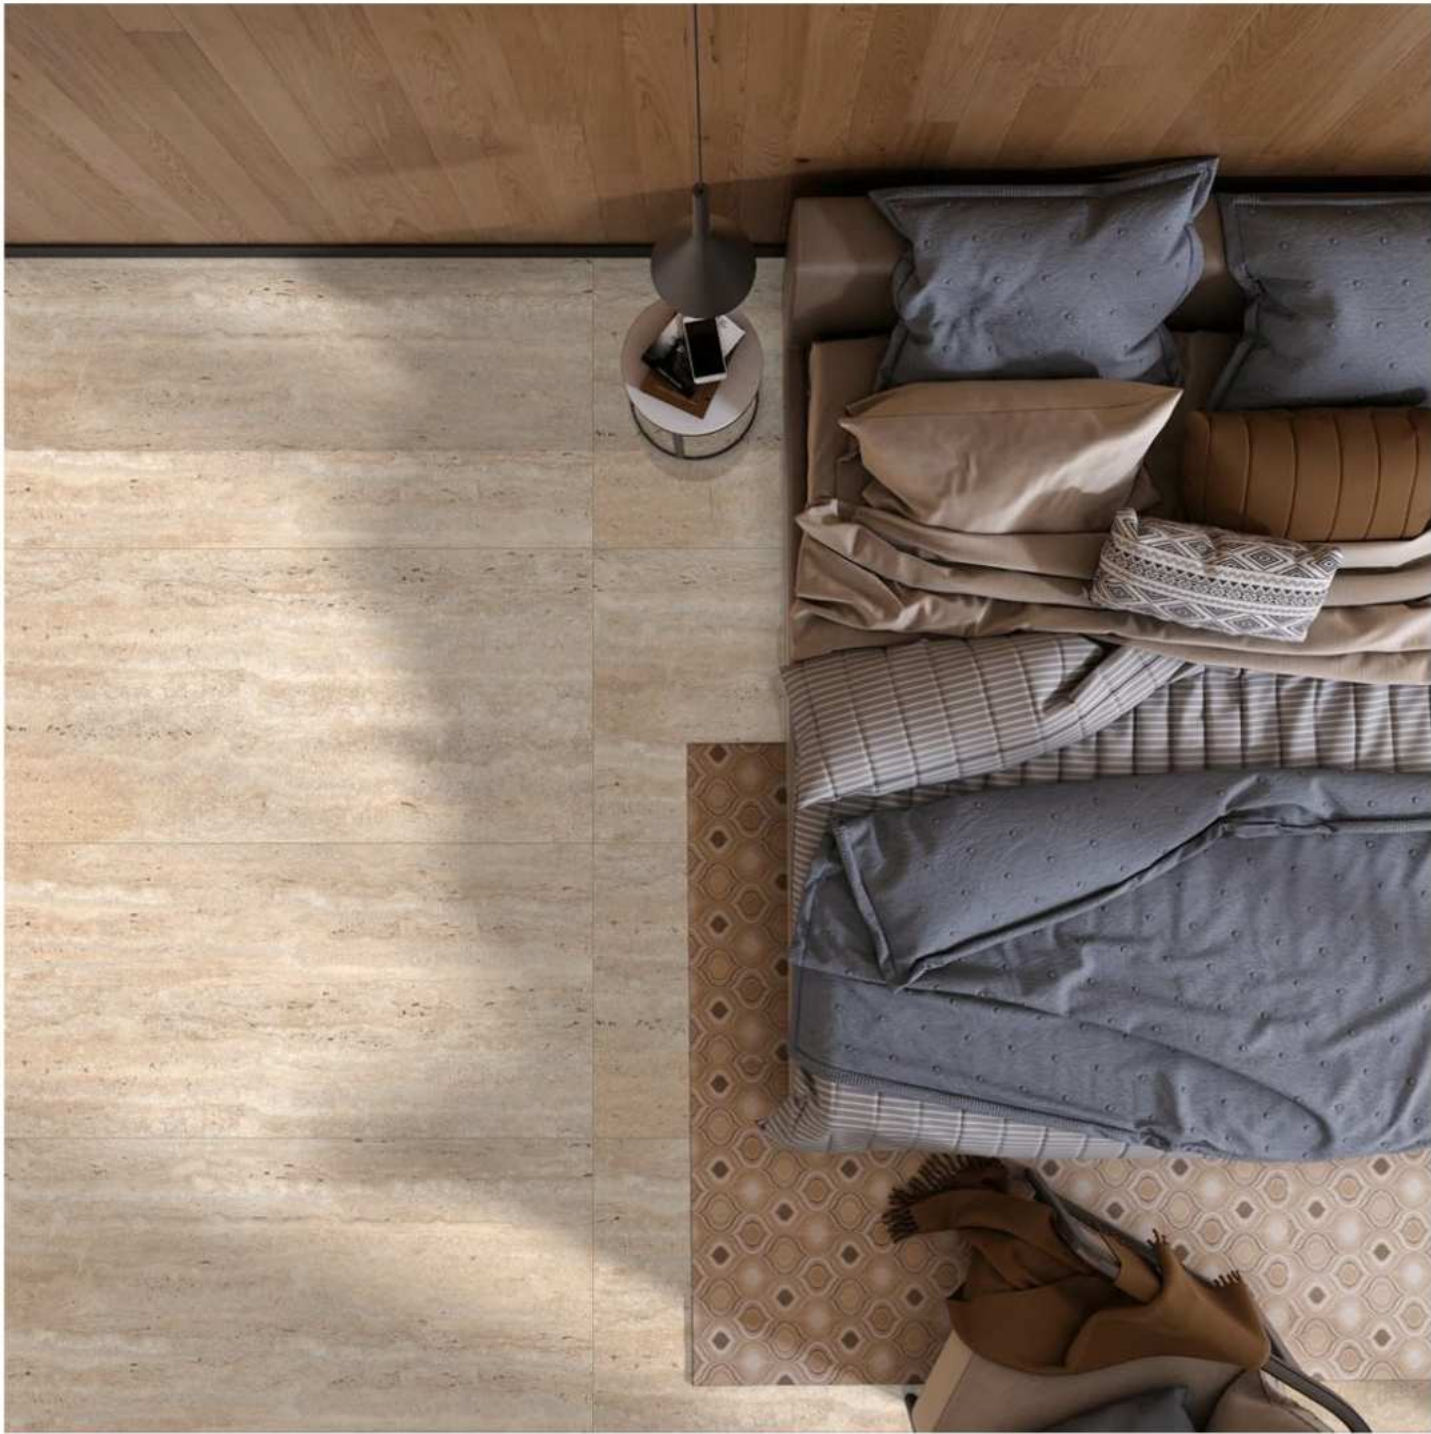

GLOSSY FINISH

600 X 1200 MM

6091

6091

ECO FRIENDLY  
PRODUCT

HIGHLY  
DURABLE

RANDOM  
EFFECT

VERSATILE  
INSTALLATION