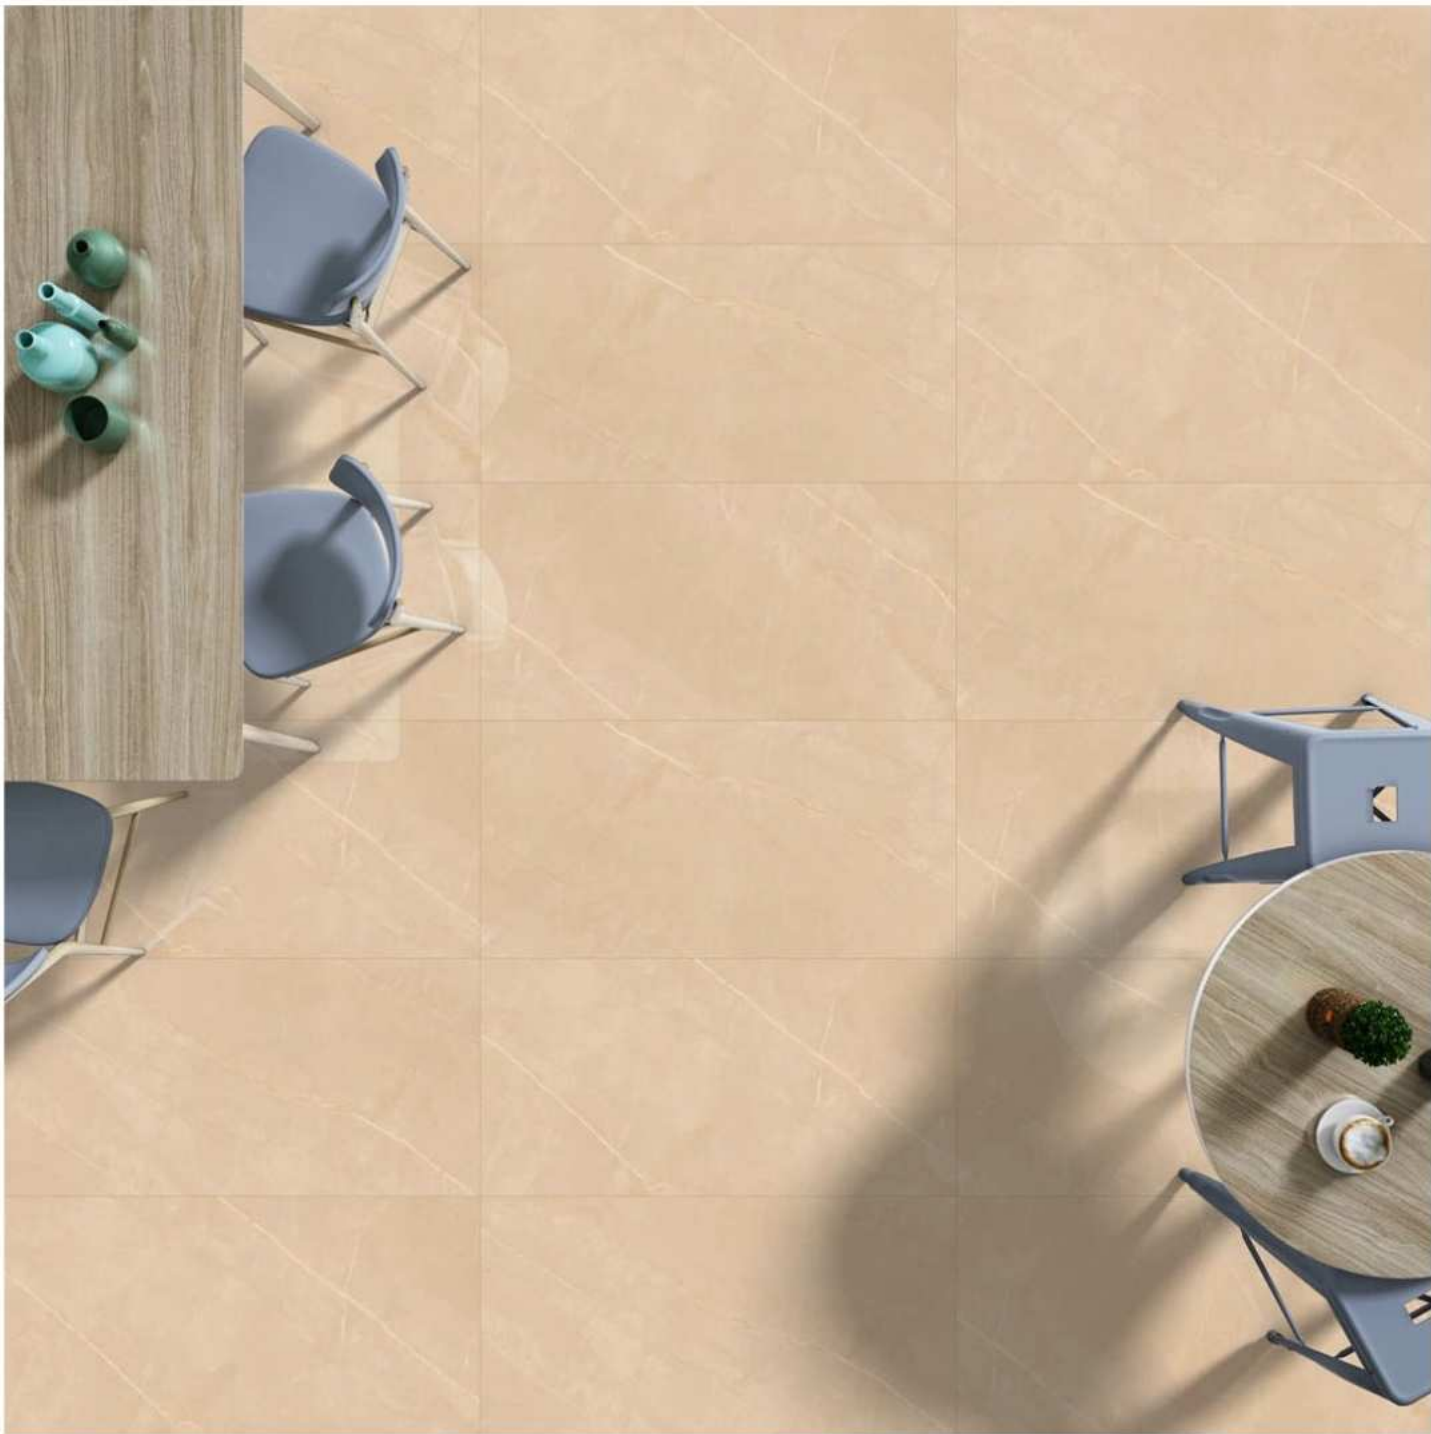

600 X 1200 MM

6016

6016

ECO FRIENDLY  
PRODUCT

HIGHLY  
DURABLE

RANDOM  
EFFECT

VERSATILE  
INSTALLATION

6017