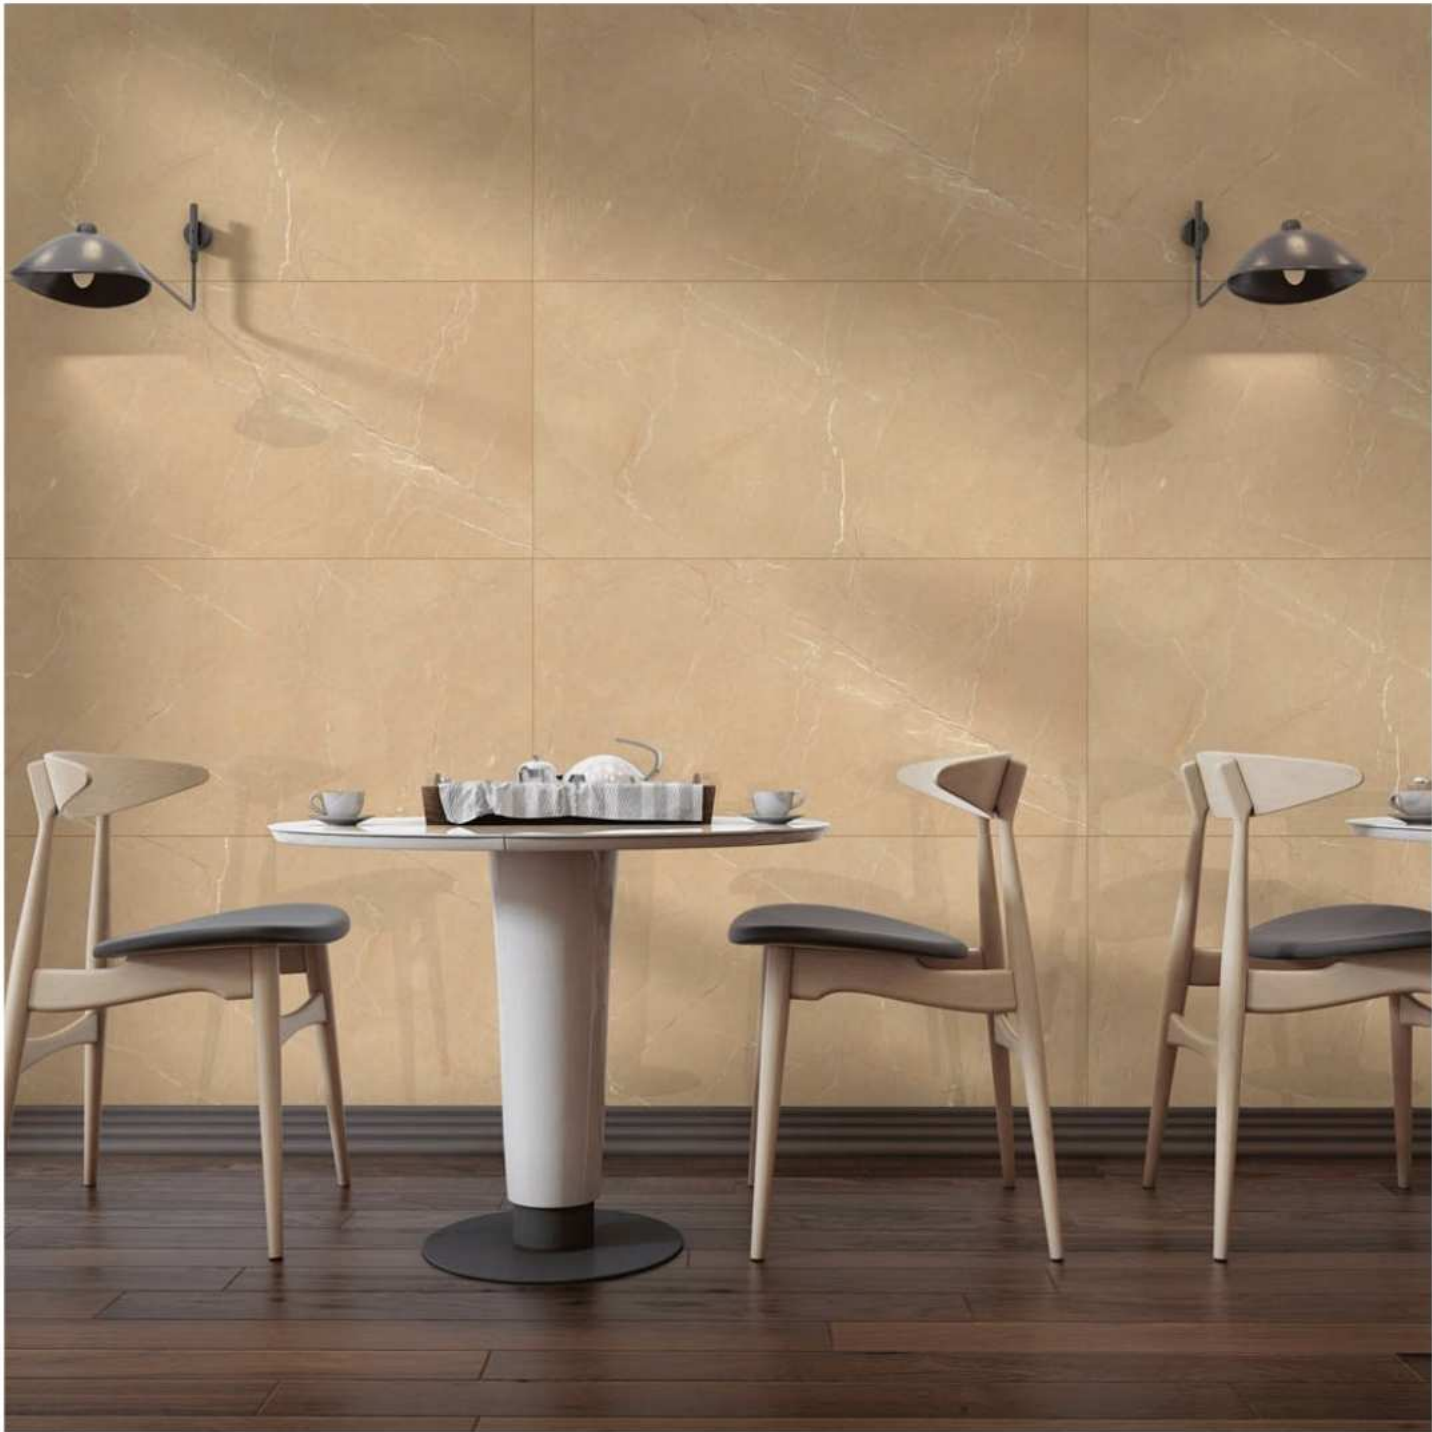

6053

6053

ECO FRIENDLY  
PRODUCT

HIGHLY  
DURABLE

RANDOM  
EFFECT

VERSATILE  
INSTALLATION

GLOSSY FINISH

600 X 1200 MM