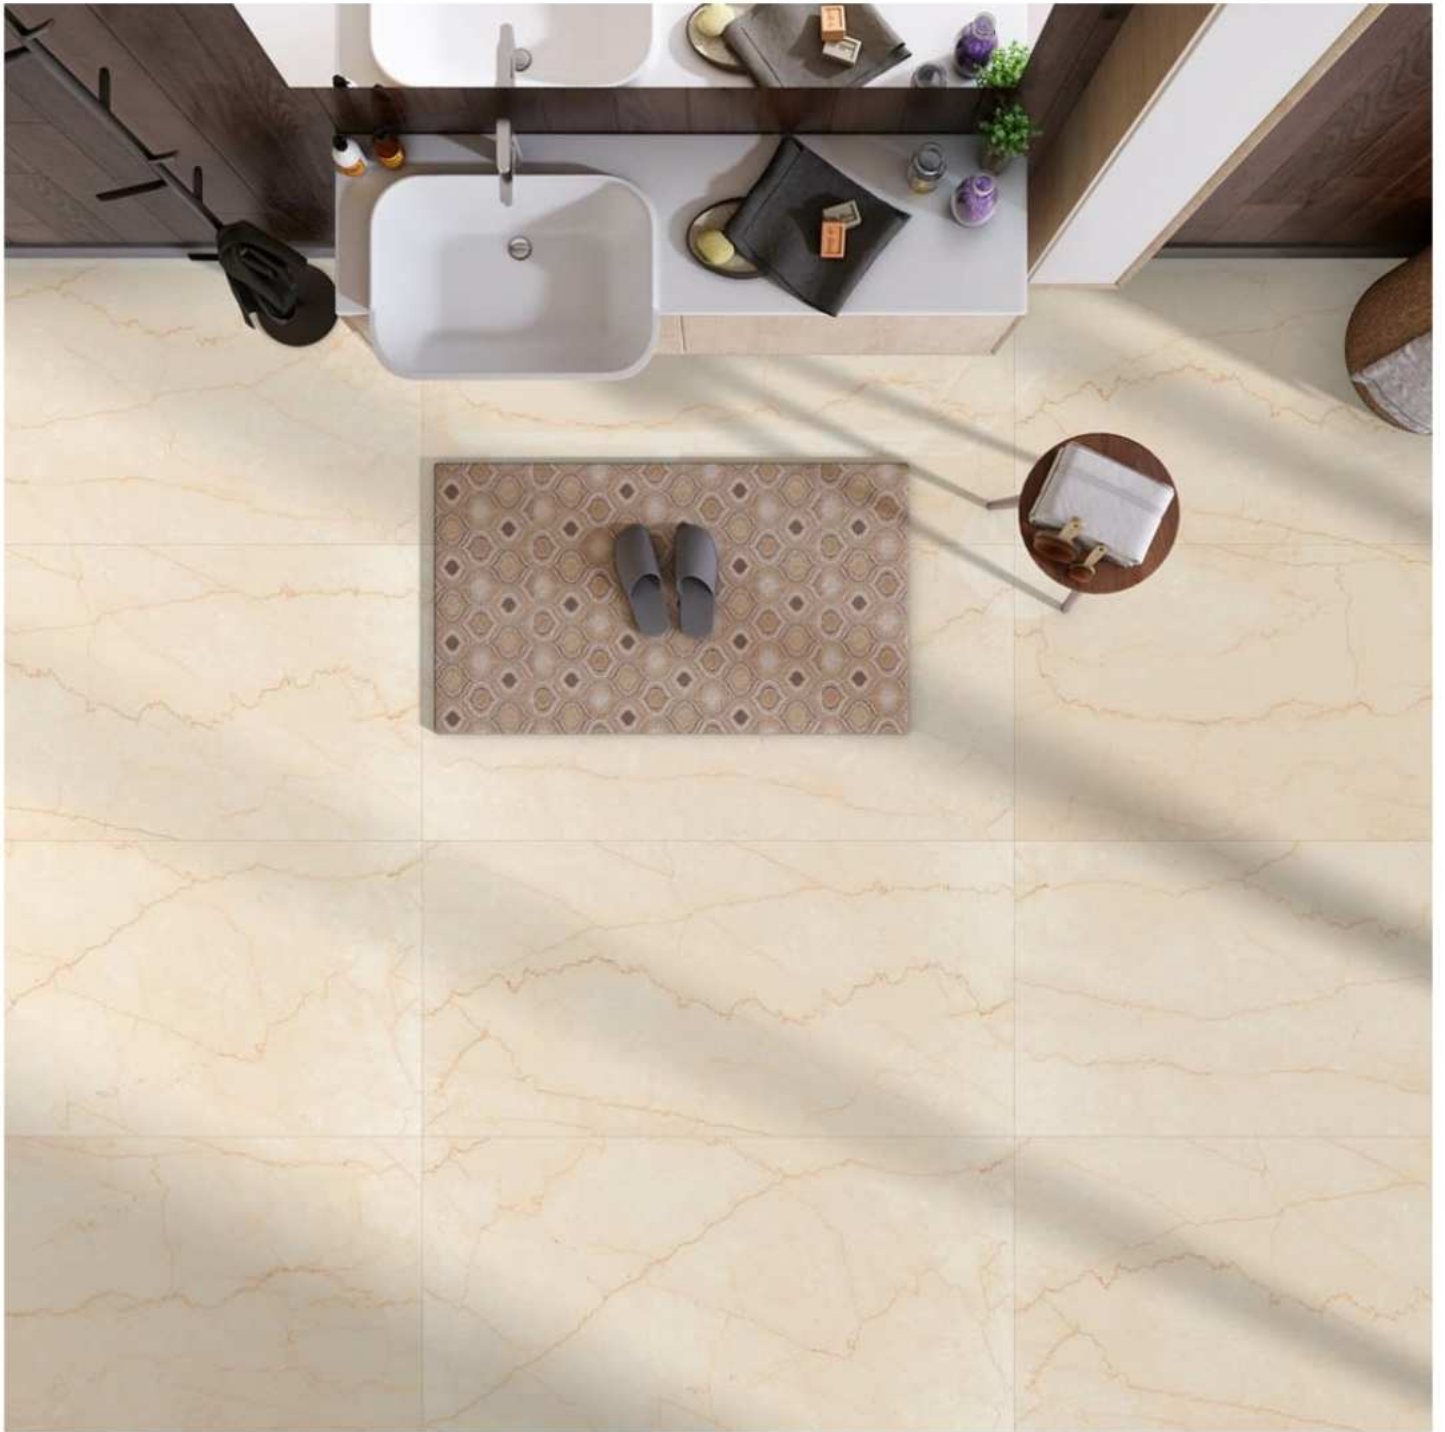

6019

ECO FRIENDLY  
PRODUCT

HIGHLY  
DURABLE

RANDOM  
EFFECT

VERSATILE  
INSTALLATION

GLOSSY FINISH

600 X 1200 MM

6020