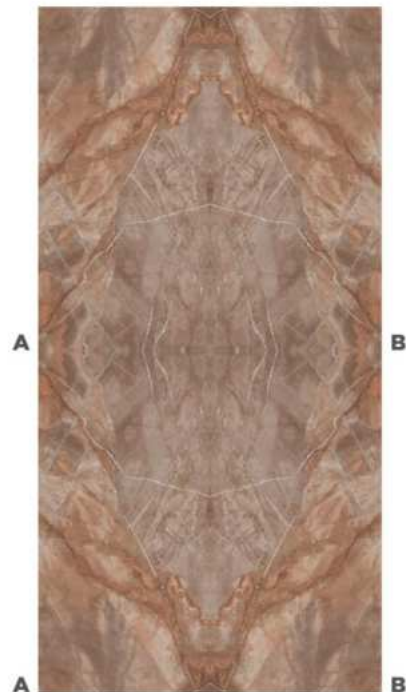

ESTROMOS

Size
800X
1600MM

Finish
Glossy

Randoms
1

BOOKMATCH

A

B

A

B

A

B