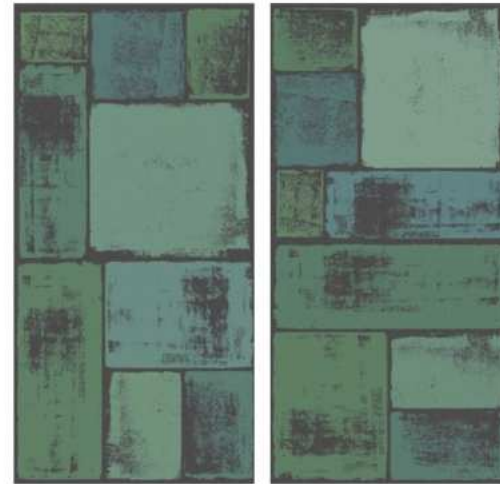

Victoria
combination of art & architecture

*The ingenuity of
aesthetic excellence.*