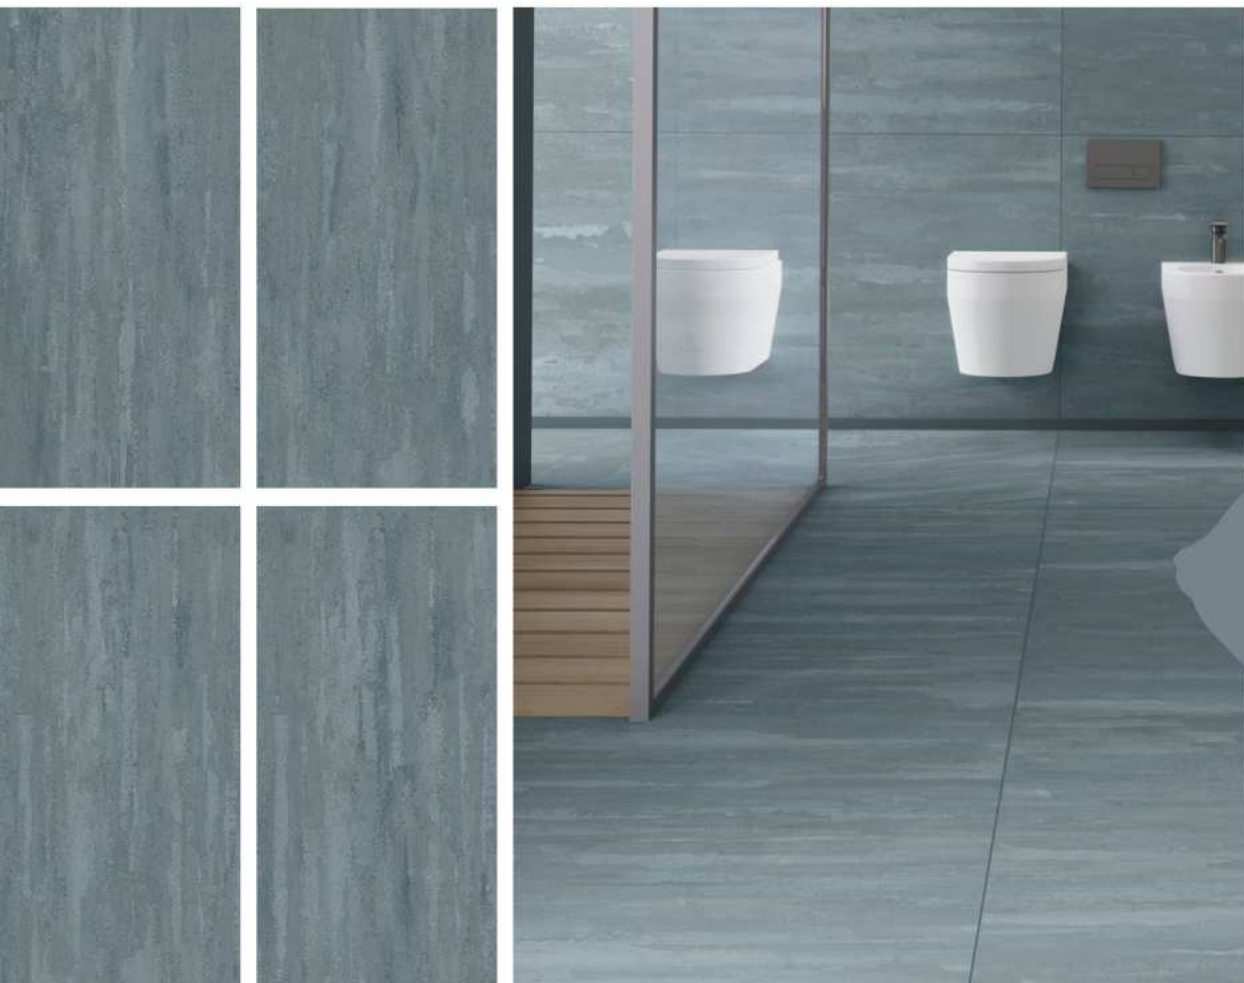

**800x1600mm
Carving
Random : 04**

Touch for Virtual
360°

Victoria
combination of art & architecture

*We add creativity and
aesthetic to your space.*

**VENUS
AZURE**

**800x1600mm
Carving
Random : 04**

**VENUS
SAPPHIRE**