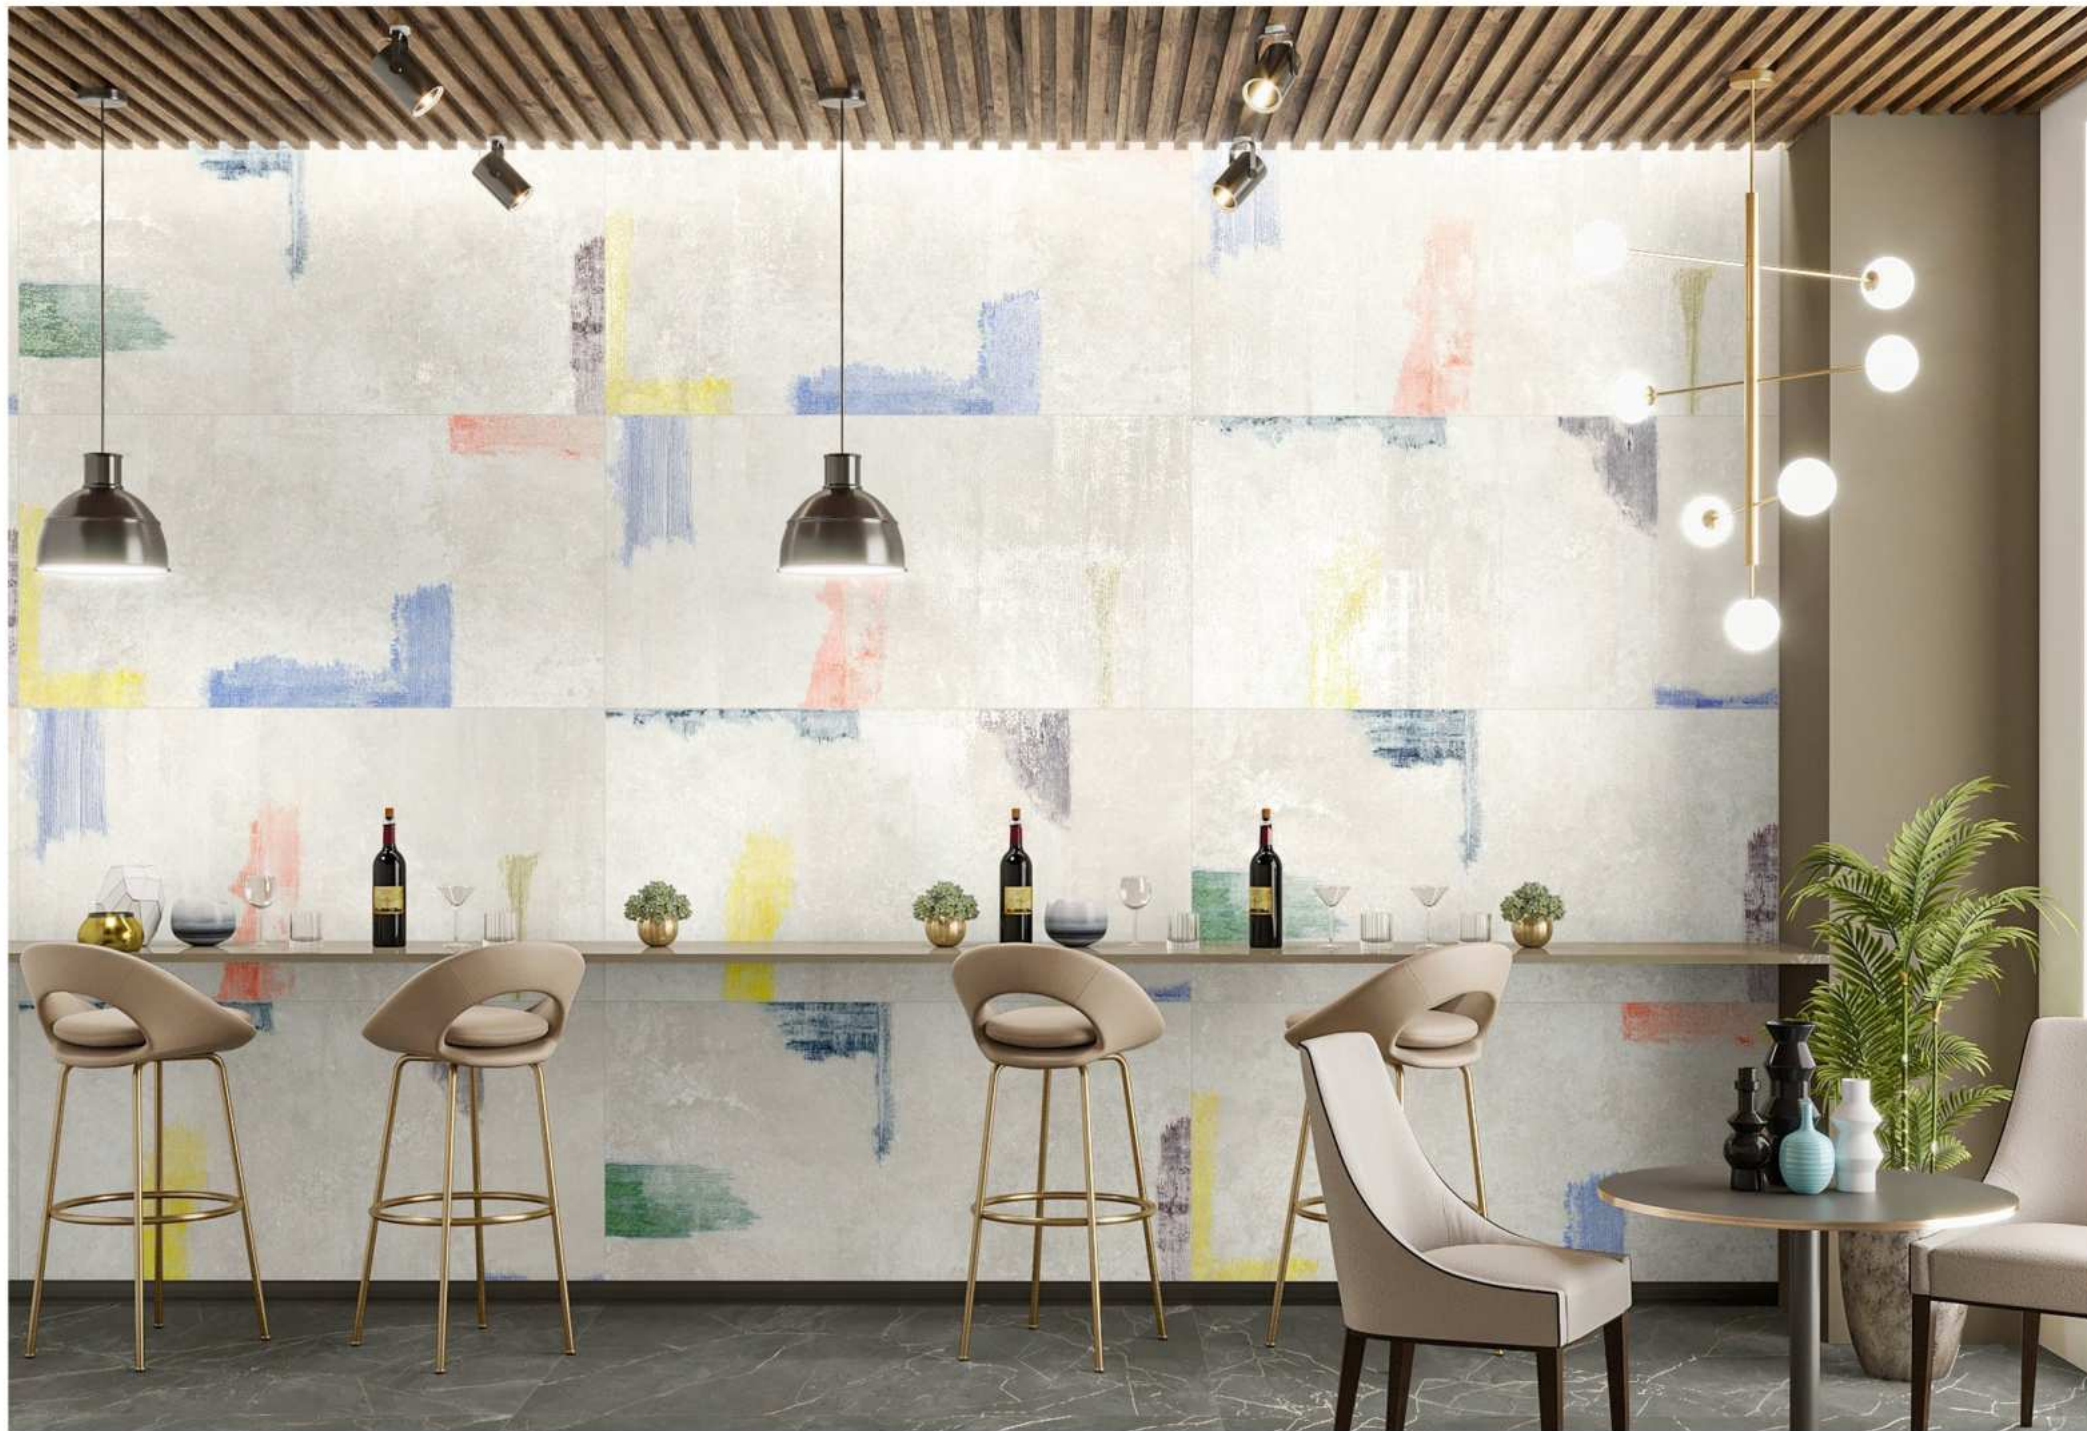

**ALUMINIA
WHITE**

**800x1600mm
Carving
Random : 04**

Touch for Virtual
360°

CANVAS

MULTI

800x1600mm
Carving

Victoria
combination of art & architecture

CANVAS MULTI