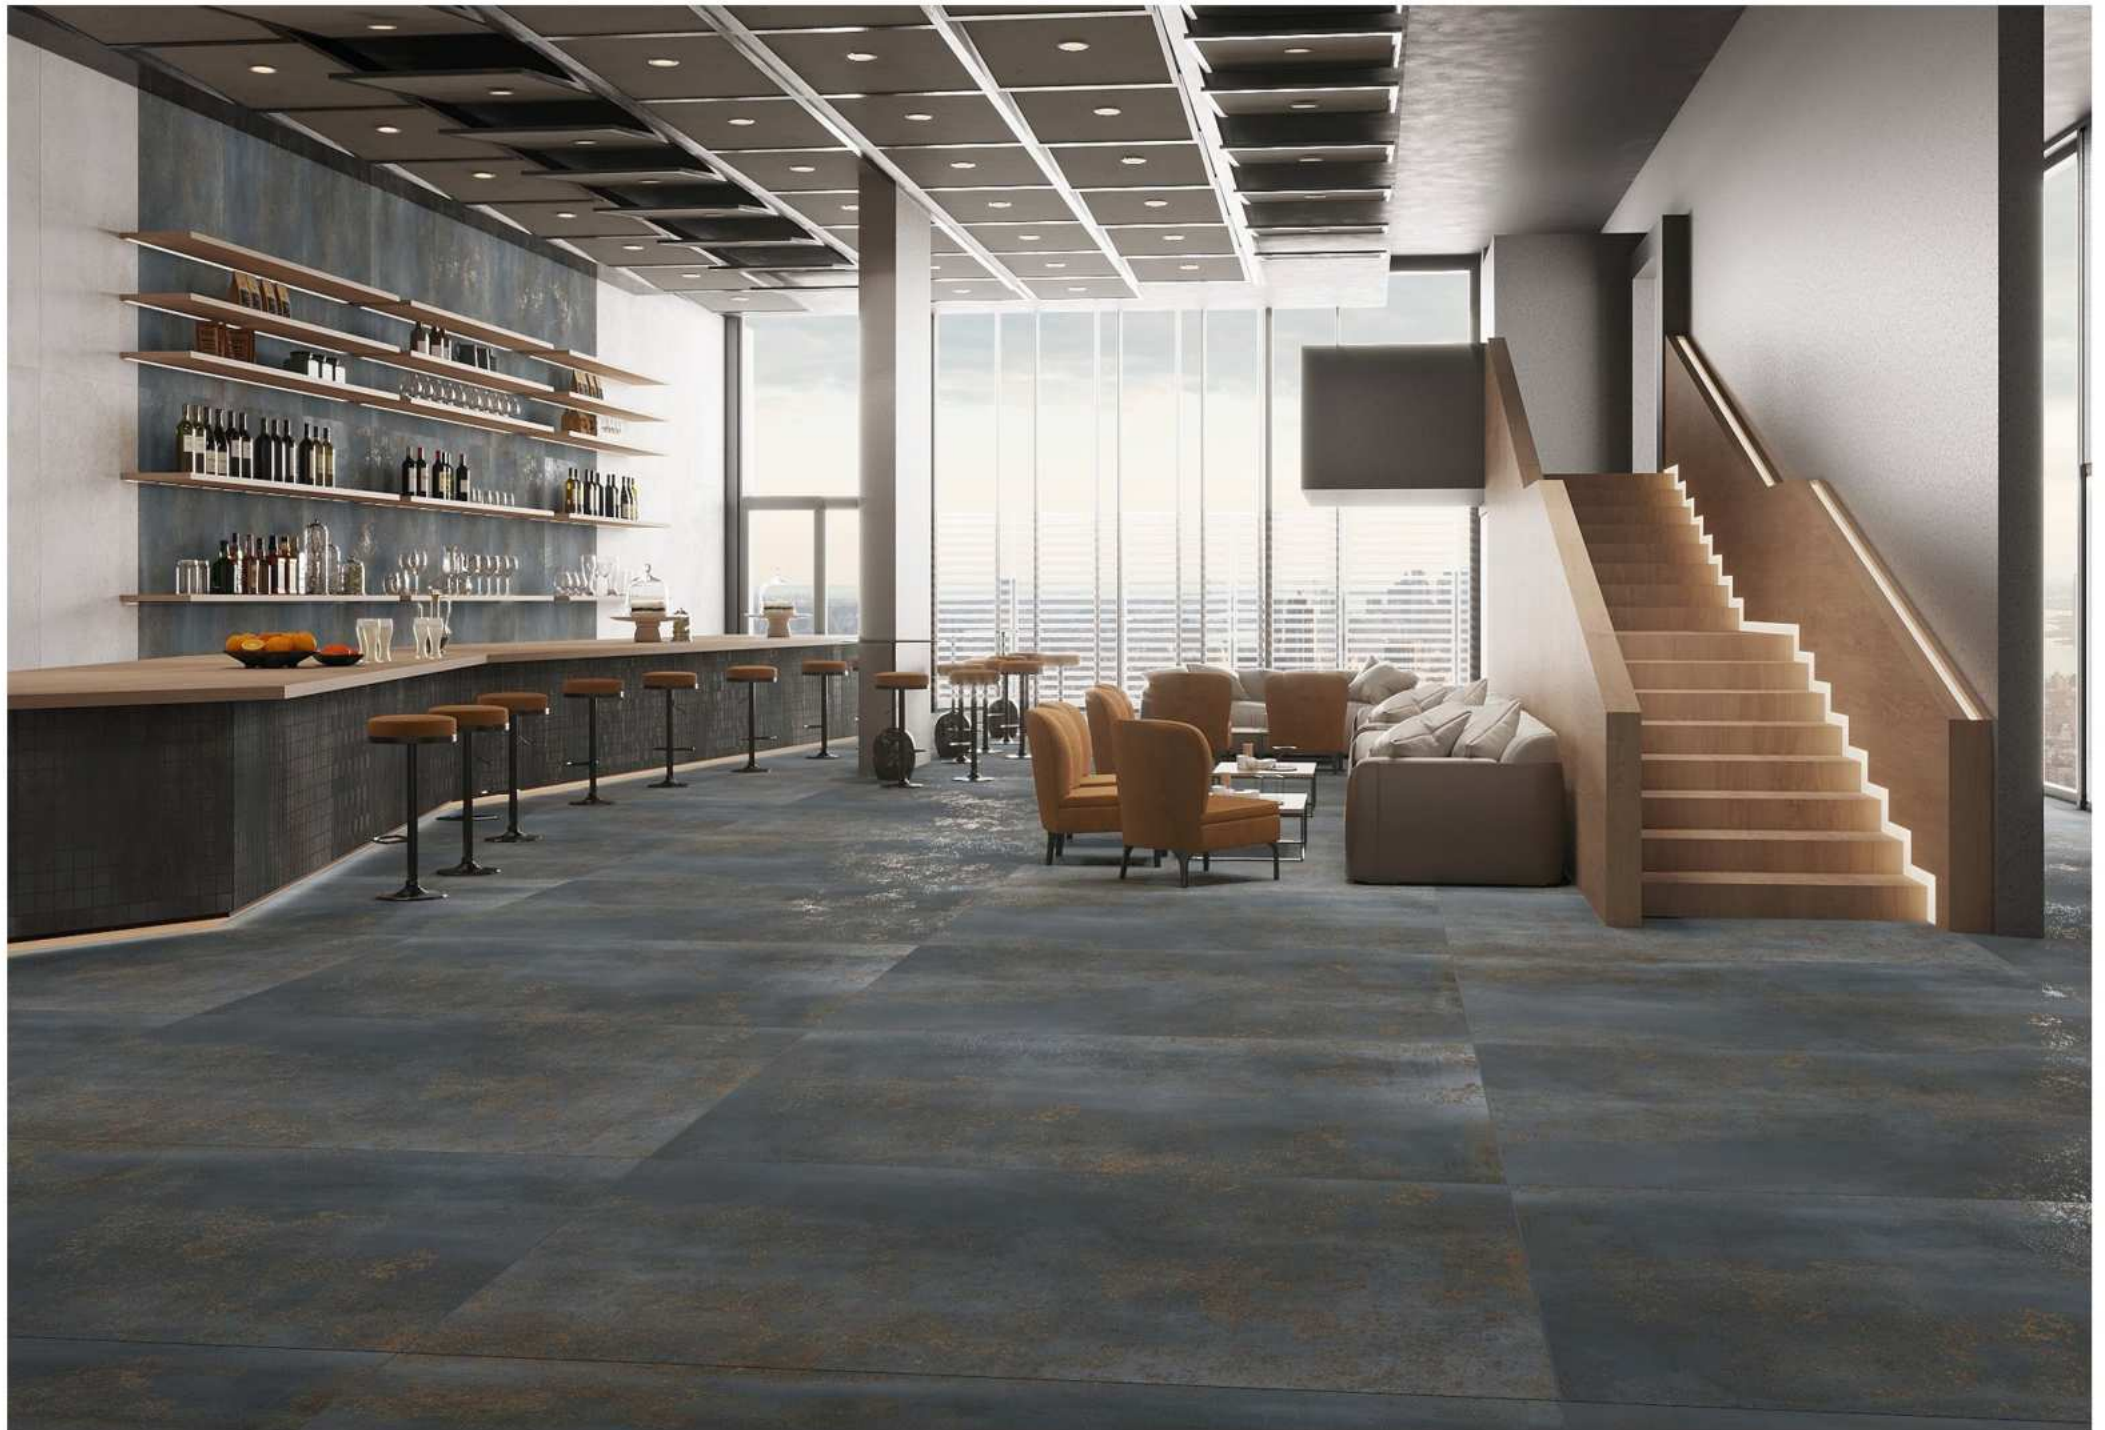

COOL
GREY

TEAL

WHITE

RUST

800x1600mm
Carving

Victoria
combination of art & architecture

**RUST
COOL GREY**

Touch for Virtual
360°