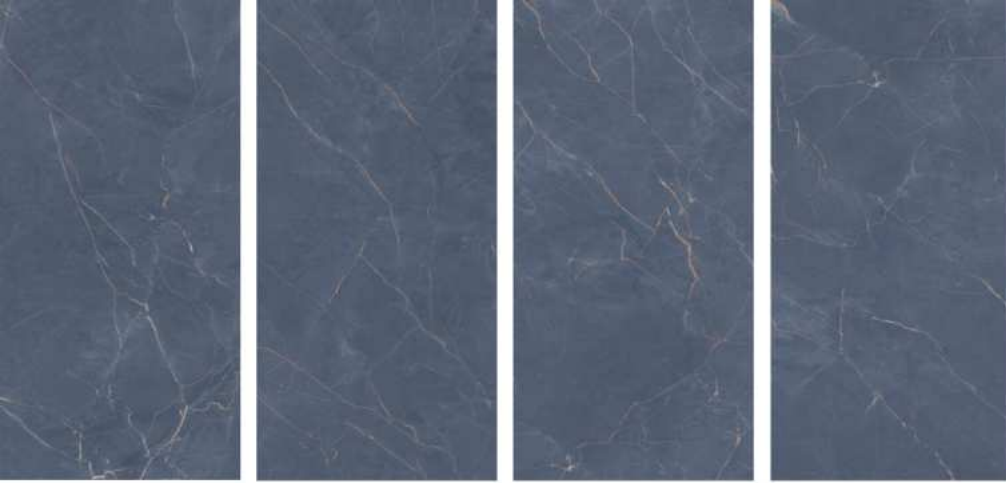

Victoria
combination of art & architecture

**FANTASY
MOSS**

800x1600mm
Carving
Random : 04

Touch for Virtual
360°

*Defined by simplicity
and sense of calm.*

FANTASY DENIM

800x1600mm
Carving
Random : 04

Touch for Virtual