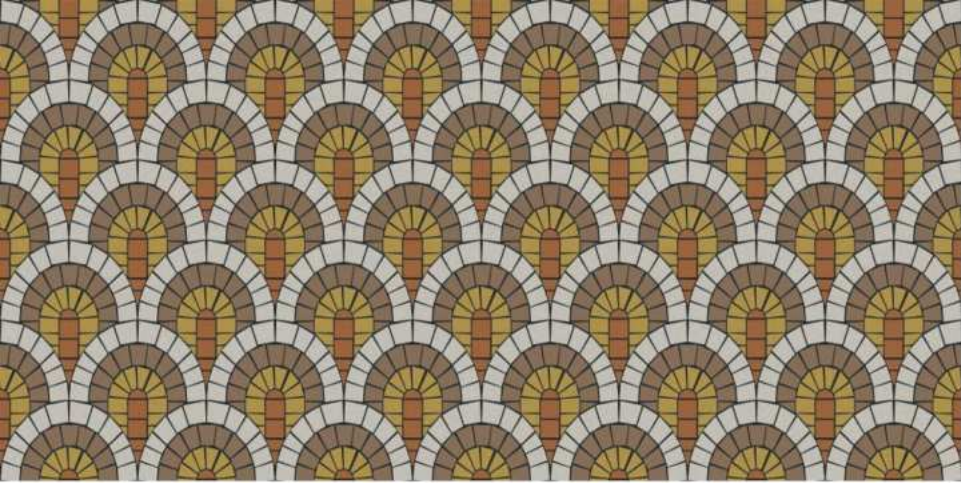

Touch for Virtual

Victoria
combination of art & architecture

*Designed to give your
space distinction.*

TERRA ART

800x1600mm
Carving

Victoria
combination of art & architecture

CARDINAL

CIELO