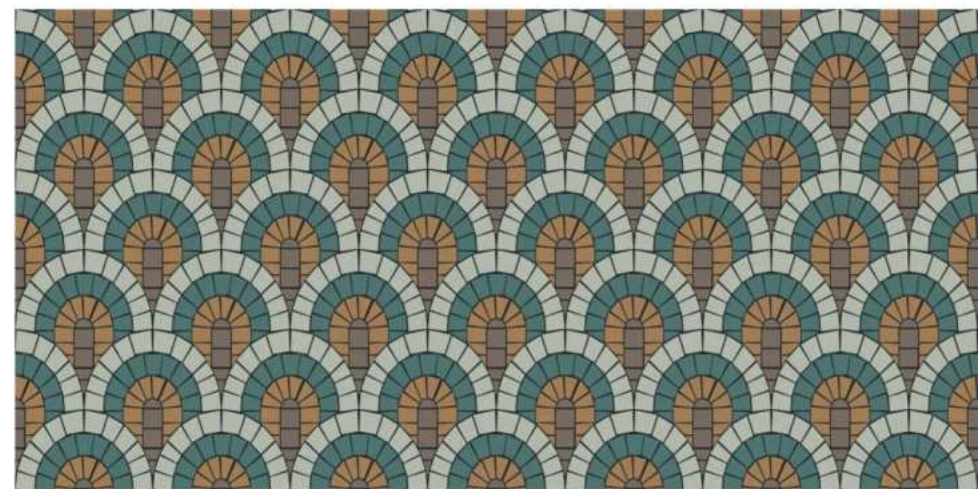

**TERRA ART
CARDINAL**

800x1600mm | Carving

Victoria
combination of art & architecture

*Confidently Smooth,
Comfortably Elegant.*

TERRA ART CIELO

800x1600mm | Carving

Touch for Virtual
360°

Victoria
combination of art & architecture