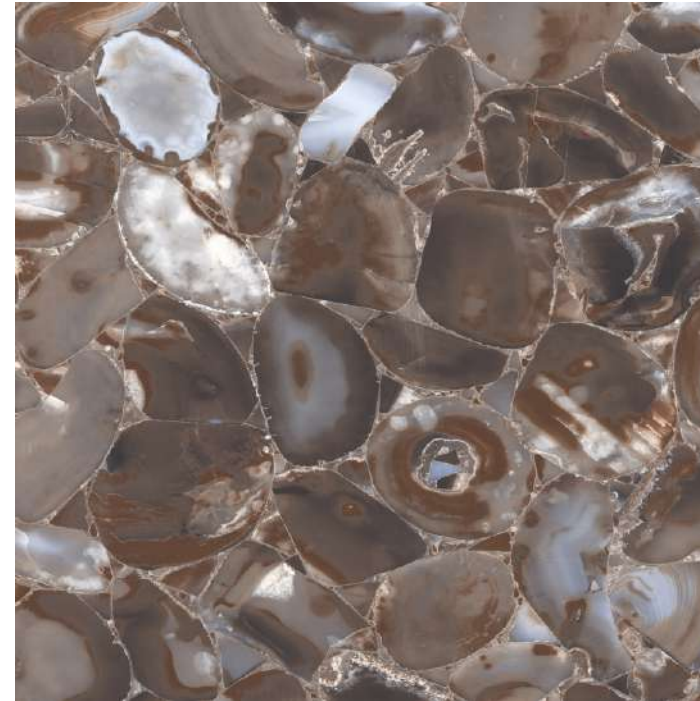

PRODUCT
CATALOGUE

exclusive
TILES

REFLECTION OF SEAMLESS LUXURY

**800x
800mm**

Glazed
vitrified
tiles

HIGH GLOSS FINISH

The reflective and super shiny surfaces of high gloss tiles give a luxurious look to a space. The high gloss finish enhances the design of the tiles while amplifying the decor with its chic style.

AGATE AQUA [5 RANDOM]

AGATE CHOCO [5 RANDOM]

AGATE VIOLET [5 RANDOM]

[9mm]
Thickness

800x
800mm

AZZARO [3 RANDOM]

BRURA BROWN [6 RANDOM]

BLACK PORTORO [3 RANDOM]