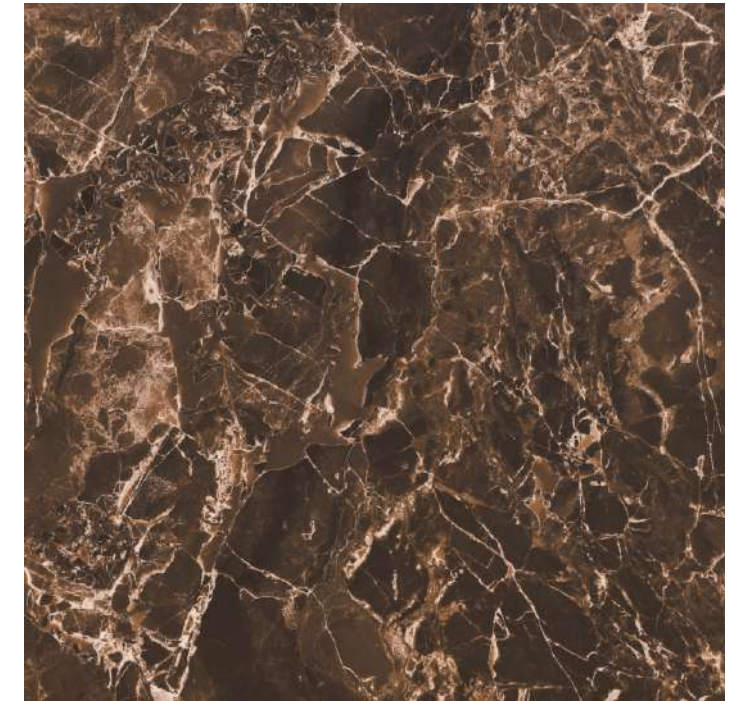

DARK EMPRADOR [0 RANDOM]

[9mm]
Thickness

800x
800mm