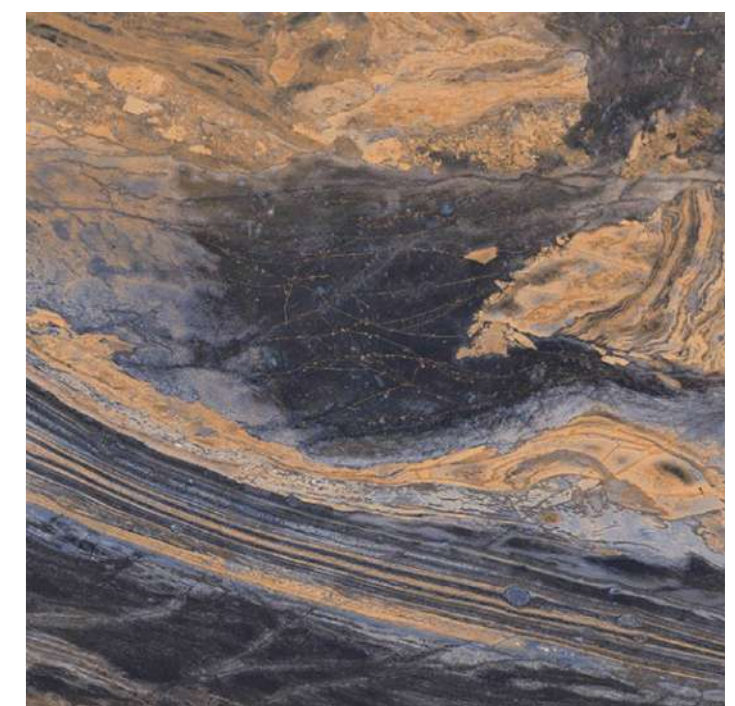

ZENITH BROWN [3 RANDOM]

MARMO JUPITER [3 RANDOM]

REGAL EMPERADOR [0 RANDOM]

[9mm]
Thickness

800x
800mm

ULTIMATE AGATE NATURAL

PALISENDRA BLUE [4 RANDOM]

PANELA NIGHT [4 RANDOM]