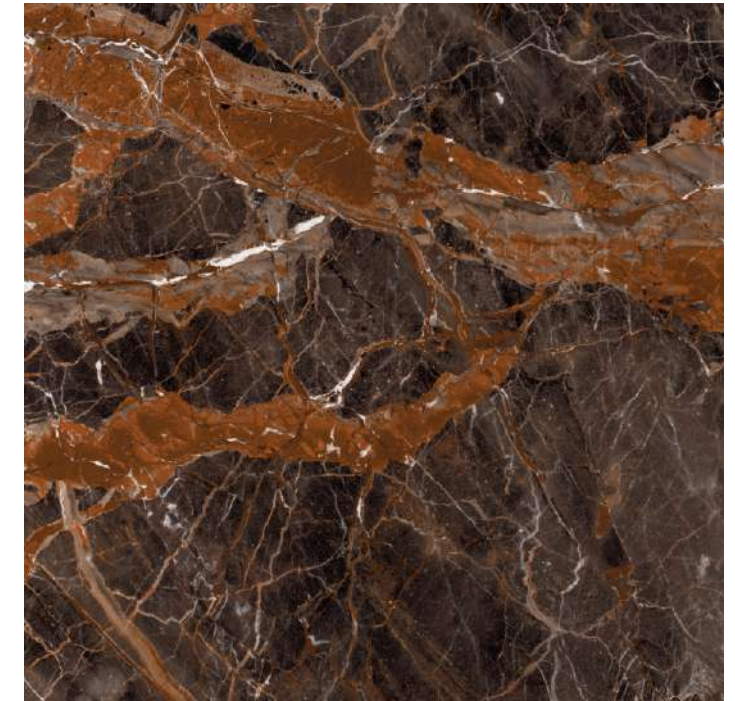

ESTRADA [3 RANDOM]

[9mm]
Thickness

800x
800mm