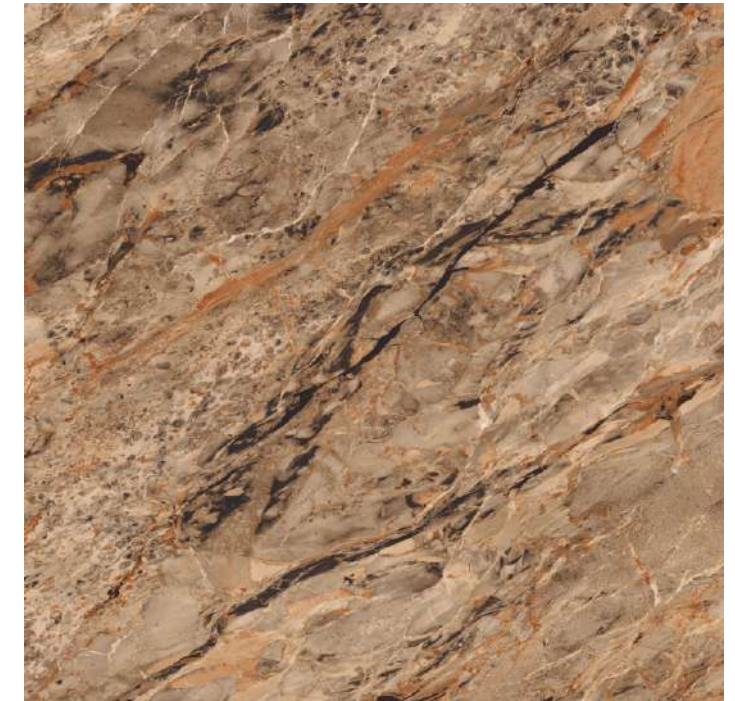

OPERA BROWN [3 RANDOM]

[9mm]
Thickness

800x
800mm