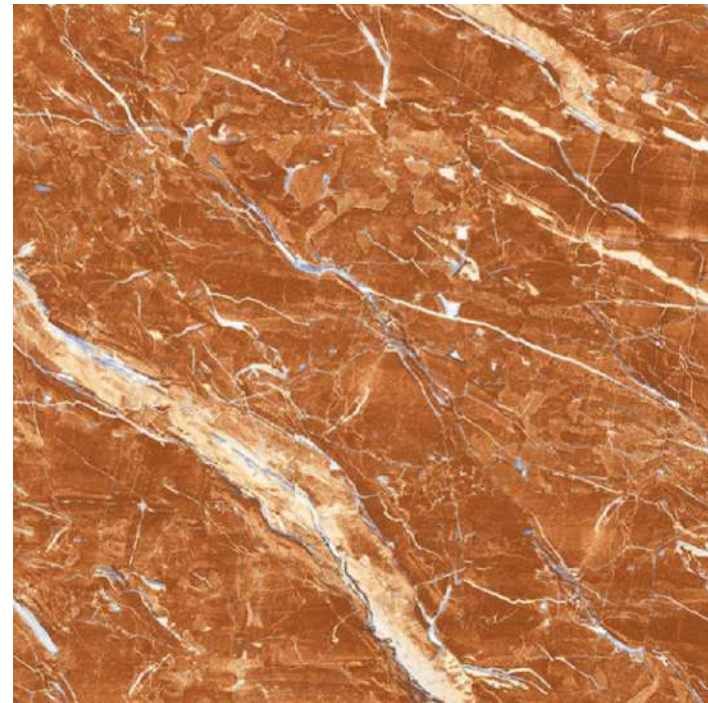

ZENITH BROWN [3 RANDOM]

MARMO JUPITER [3 RANDOM]

REGAL EMPERADOR [0 RANDOM]

[9mm]
Thickness

800x
800mm

ULTIMATE AGATE NATURAL

PALISENDRA BLUE [4 RANDOM]

PANELA NIGHT [4 RANDOM]