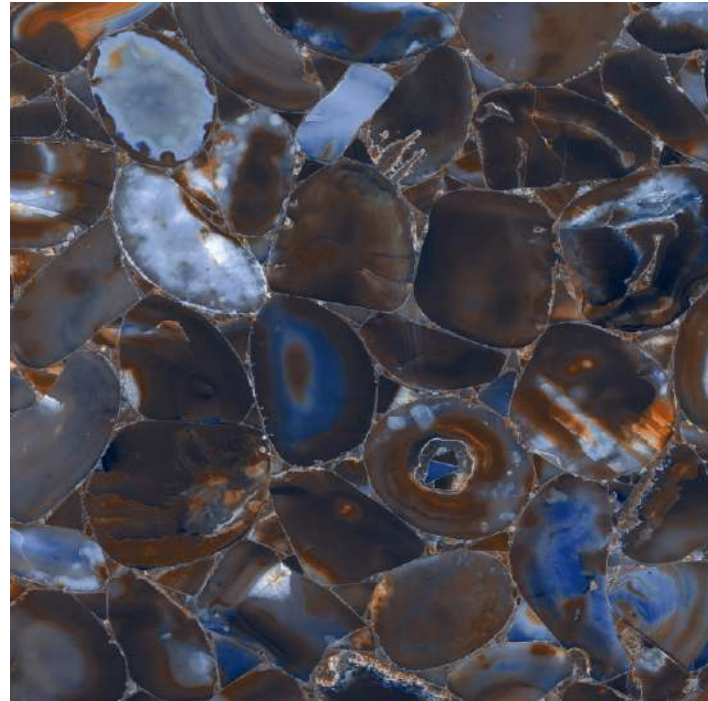

PRODUCT
CATALOGUE

exclusive
TILES

REFLECTION OF SEAMLESS LUXURY

**800x
800mm**

Glazed
vitrified
tiles

HIGH GLOSS FINISH

The reflective and super shiny surfaces of high gloss tiles give a luxurious look to a space. The high gloss finish enhances the design of the tiles while amplifying the decor with its chic style.

AGATE AQUA [5 RANDOM]

AGATE CHOCO [5 RANDOM]

AGATE VIOLET [5 RANDOM]

[9mm]
Thickness

800x
800mm

AZZARO [3 RANDOM]

BRURA BROWN [6 RANDOM]

BLACK PORTORO [3 RANDOM]