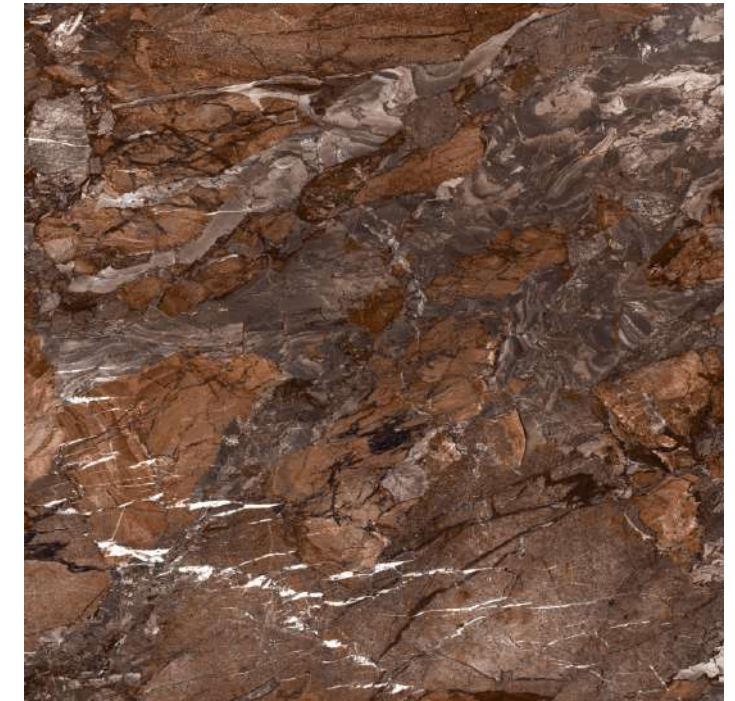

ROSS OPERA [2 RANDOM]

[9mm]
Thickness

800x
800mm