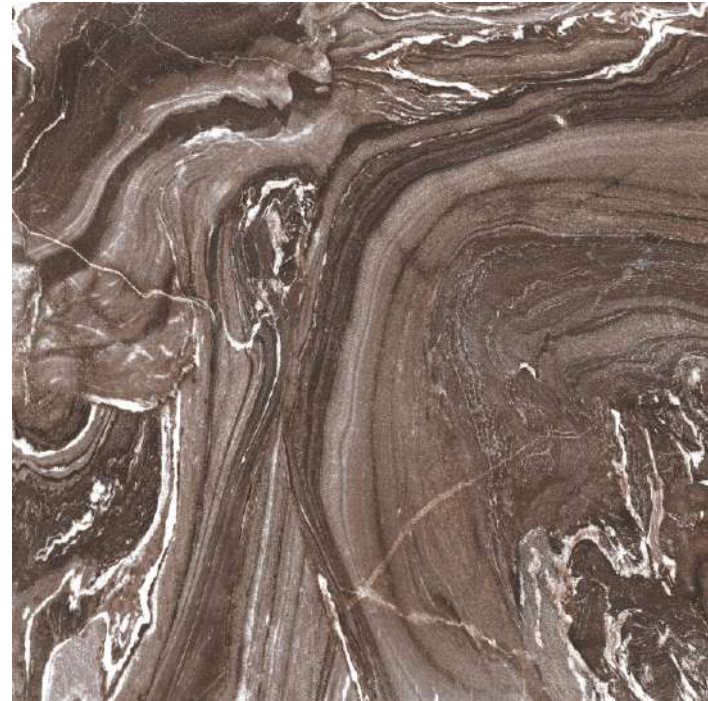

EMPRESS BRUNO [3 RANDOM]