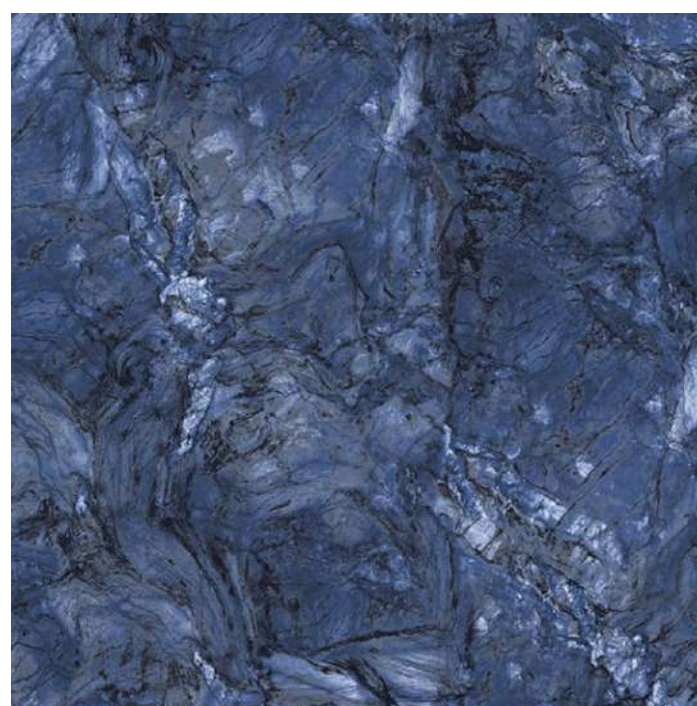

ZENITH BROWN [3 RANDOM]

MARMO JUPITER [3 RANDOM]

REGAL EMPERADOR [0 RANDOM]

[9mm]
Thickness

800x
800mm

ULTIMATE AGATE NATURAL

PALISENDRA BLUE [4 RANDOM]

PANELA NIGHT [4 RANDOM]