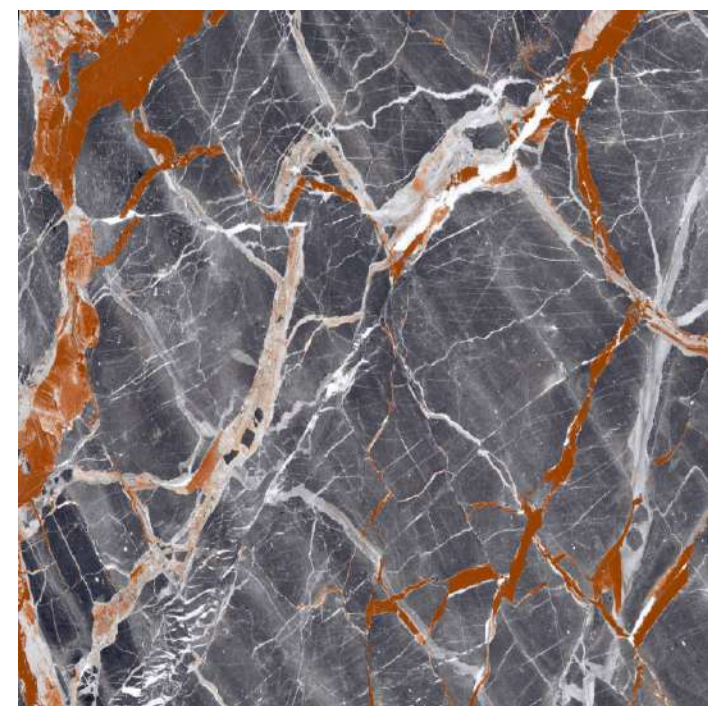

EMPRADOR OSCURO [5 RANDOM]