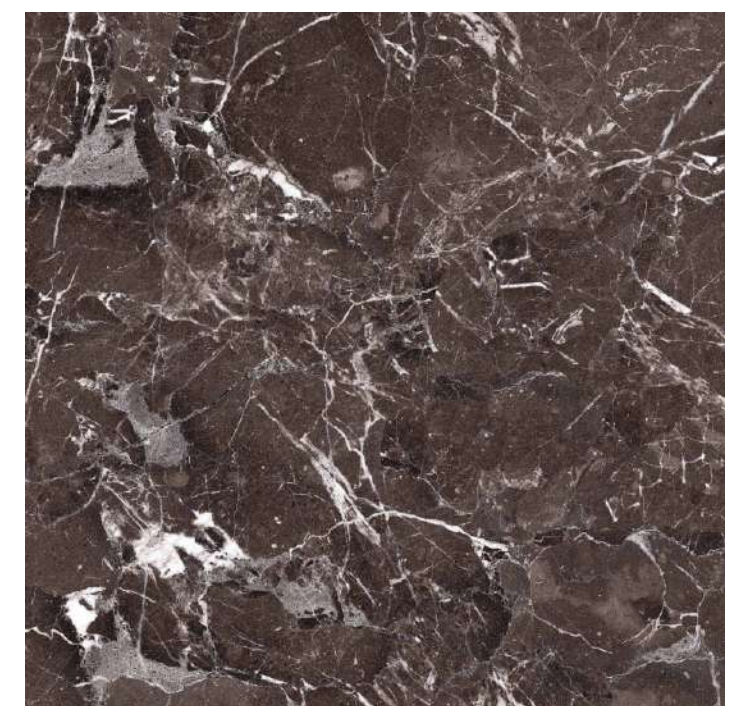

EMPRESS BRUNO [3 RANDOM]

ESCORIAL CEENTO [3 RANDOM]

ESTRADA [3 RANDOM]

[9mm]
Thickness

800x
800mm

ICE CUBER BLACK [4 RANDOM]

IMOLA CHARCOLE [5 RANDOM]

MARMOL COFFEE [4 RANDOM]