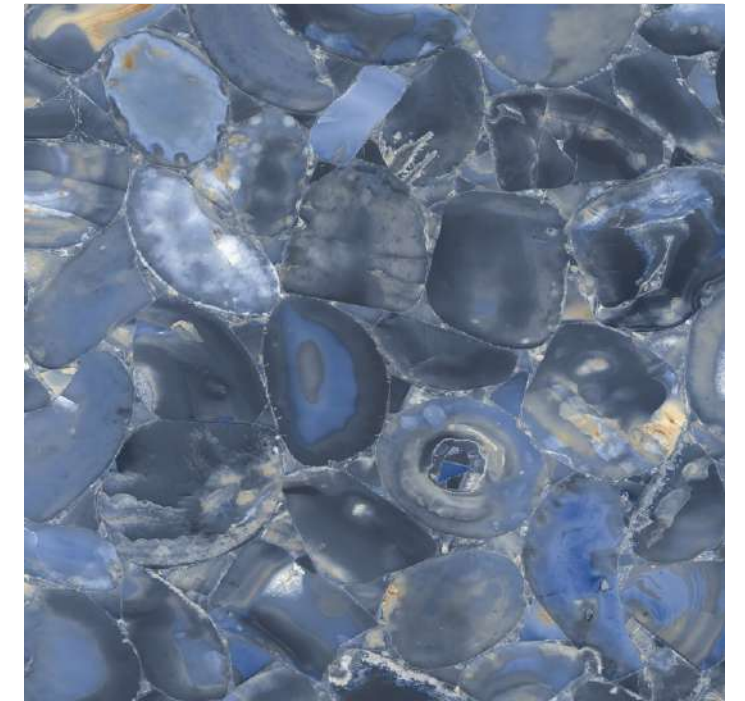

PRODUCT
CATALOGUE

exclusive
TILES

REFLECTION OF SEAMLESS LUXURY

**800x
800mm**

Glazed
vitrified
tiles

HIGH GLOSS FINISH

The reflective and super shiny surfaces of high gloss tiles give a luxurious look to a space. The high gloss finish enhances the design of the tiles while amplifying the decor with its chic style.

AGATE AQUA [5 RANDOM]

AGATE CHOCO [5 RANDOM]

AGATE VIOLET [5 RANDOM]

[9mm]
Thickness

800x
800mm

AZZARO [3 RANDOM]

BRURA BROWN [6 RANDOM]

BLACK PORTORO [3 RANDOM]