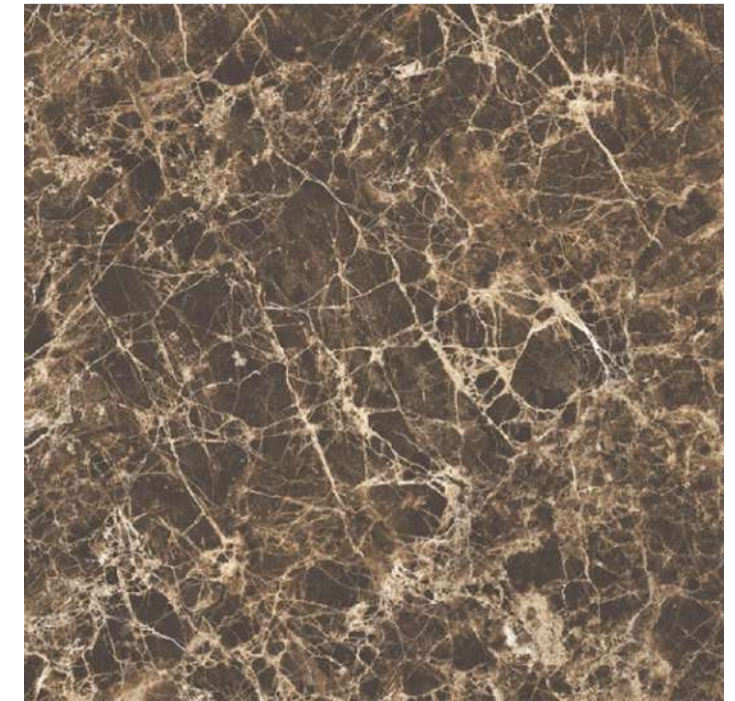

REGAL EMPERADOR [0 RANDOM]

[9mm]
Thickness

800x
800mm