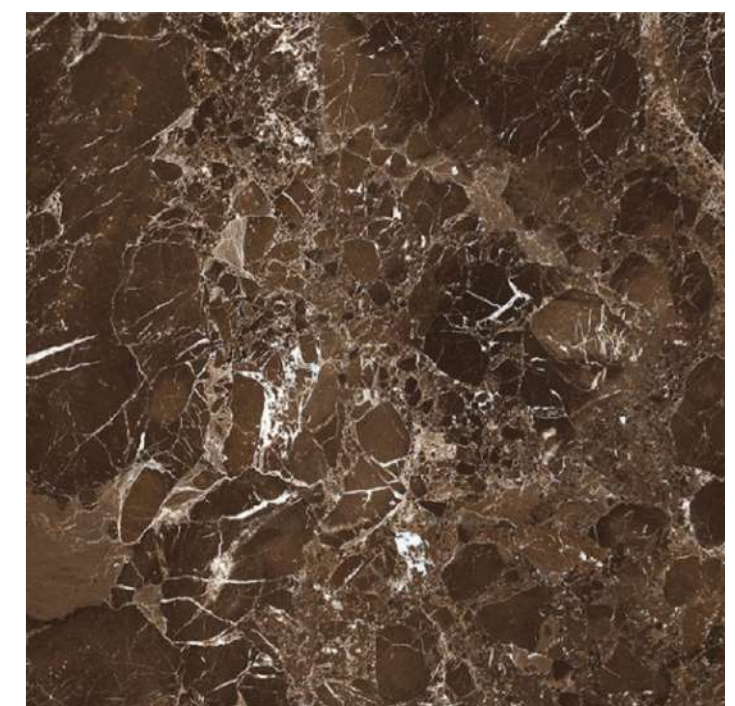

GALAXY BRUNO [3 RANDOM]

PORTRO NATURAL [4 RANDOM]

ATHENA COTTO [4 RANDOM]

[9mm]
Thickness

800x
800mm

DIVINA EMPERADOR BLACK [4 RANDOM]

PIETRA BROWN [4 RANDOM]

KENYA NERO [5 RANDOM]