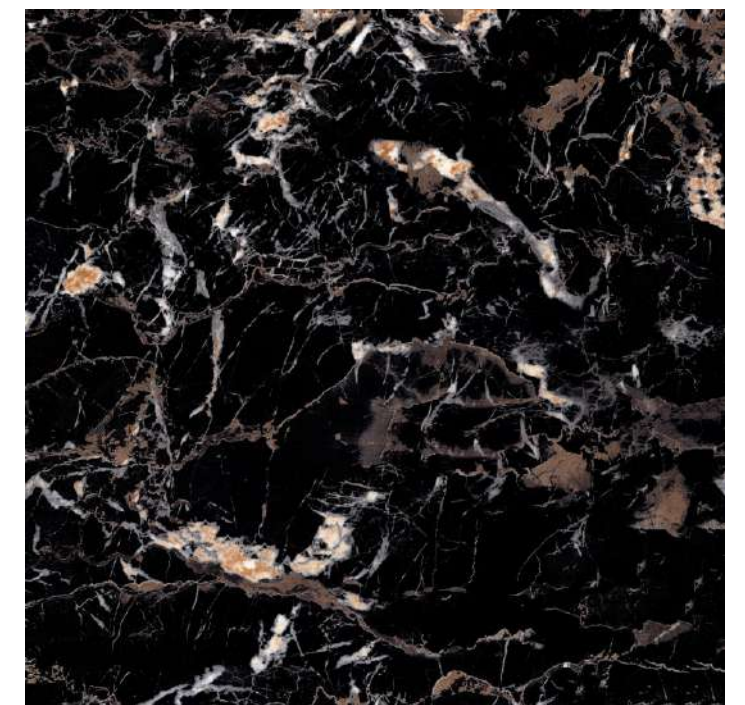

AGATE AQUA [5 RANDOM]

AGATE CHOCO [5 RANDOM]

AGATE VIOLET [5 RANDOM]

[9mm]
Thickness

800x
800mm

AZZARO [3 RANDOM]

BRURA BROWN [6 RANDOM]

BLACK PORTORO [3 RANDOM]