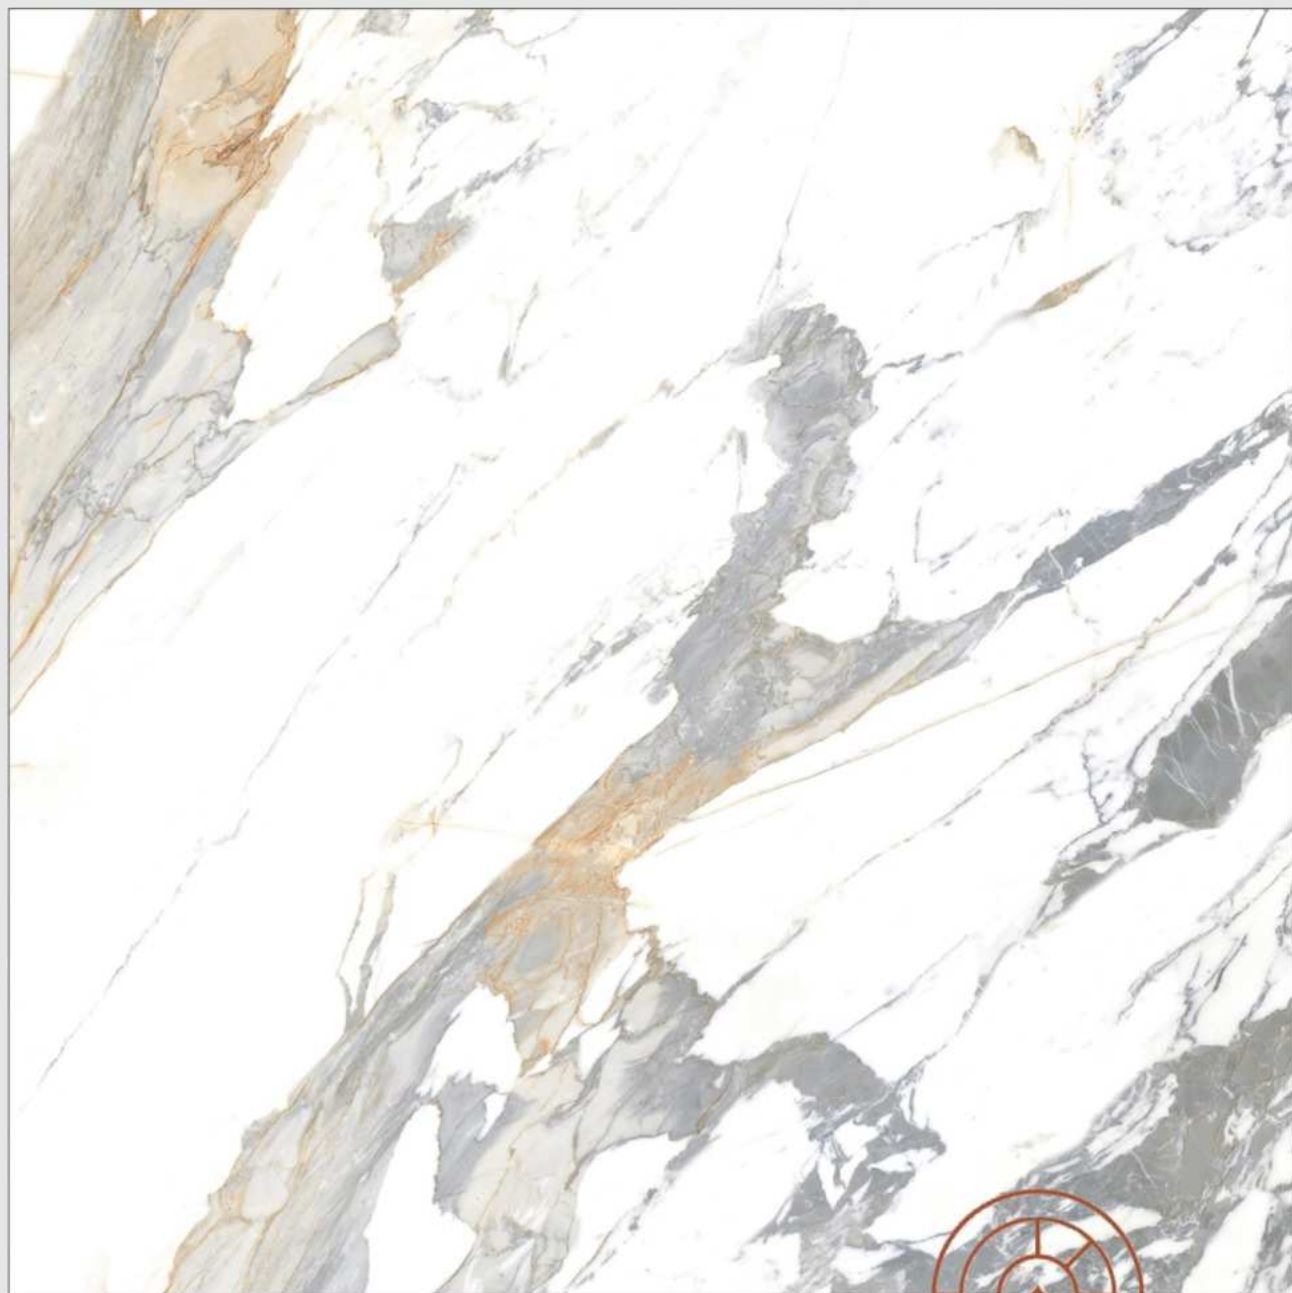

## *EXTRA GLOSS*

---

---

1200X1200MM, GLOSSY SURFACE,  
RANDOM, 9MM THICKNESS.

BIANCO ALPINO

*EXTRA GLOSS*

---

---