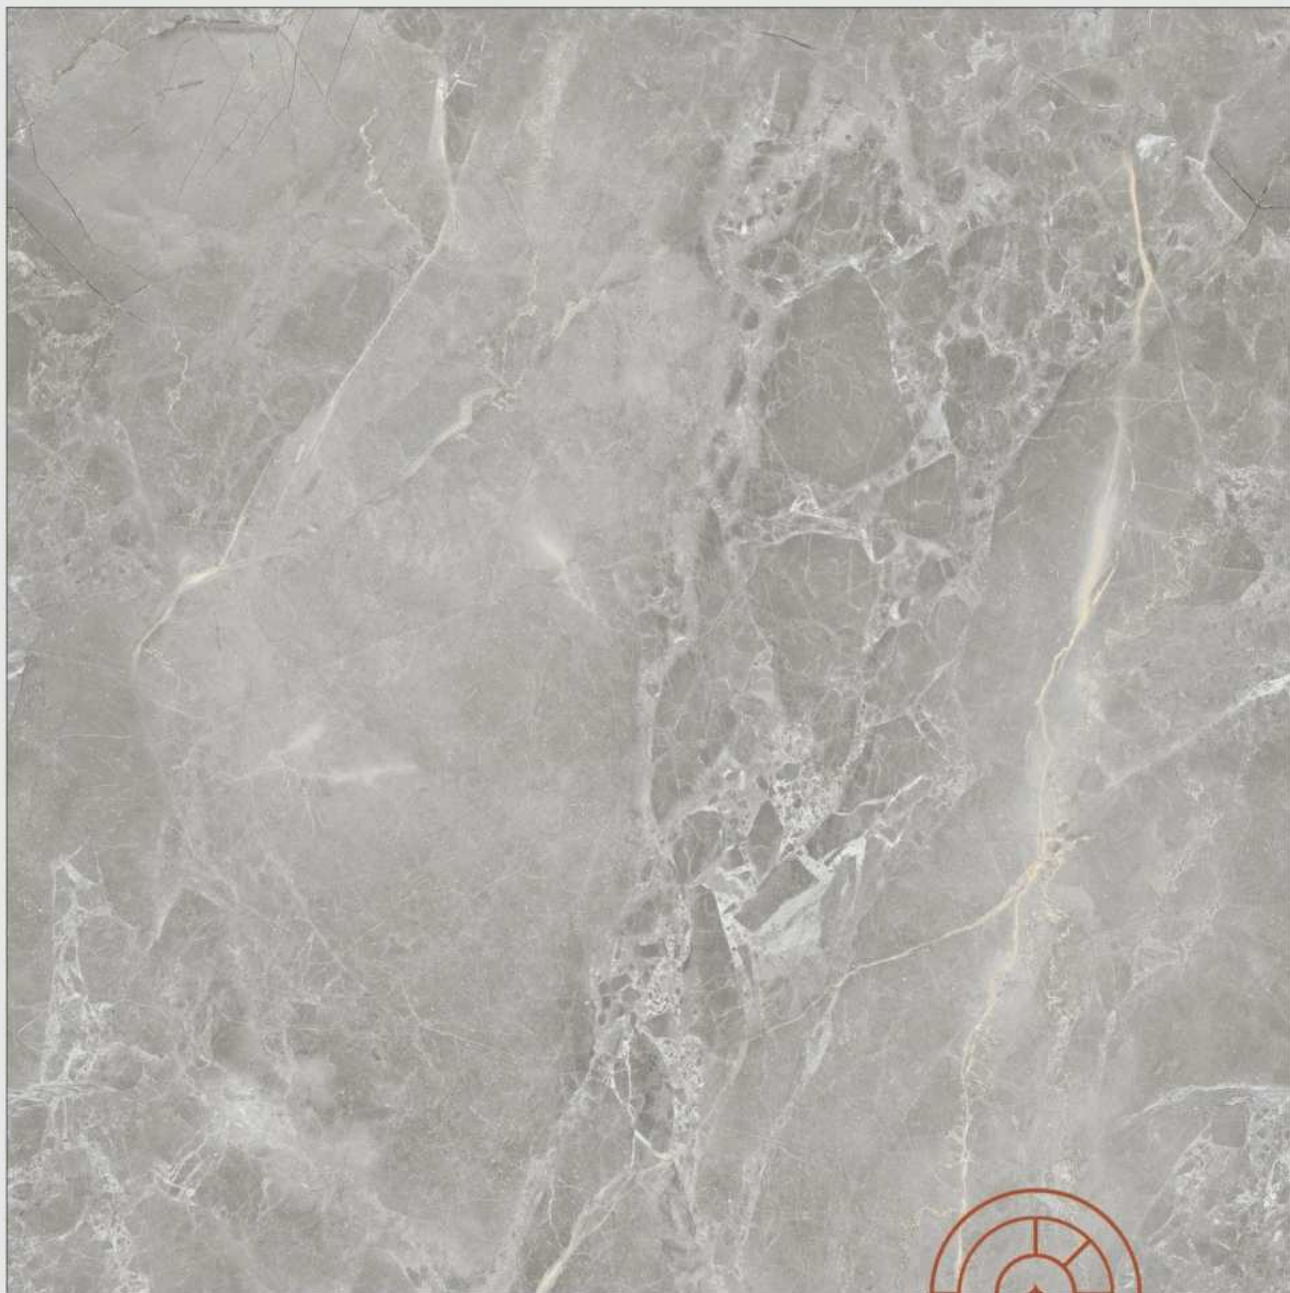

EXTRA GLOSS

1200X1200MM, GLOSSY SURFACE,
RANDOM, 9MM THICKNESS.