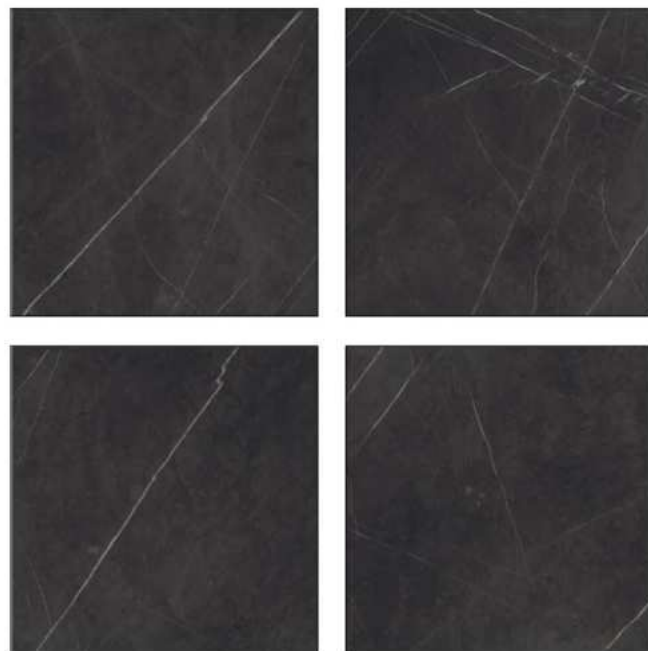

---

1200X1200MM, GLOSSY SURFACE,  
RANDOM, 9MM THICKNESS.

PIETRA NERO

*EXTRA GLOSS*

---

---

1200X1200MM, GLOSSY SURFACE,  
RANDOM, 9MM THICKNESS.

PISSATO BEIGE