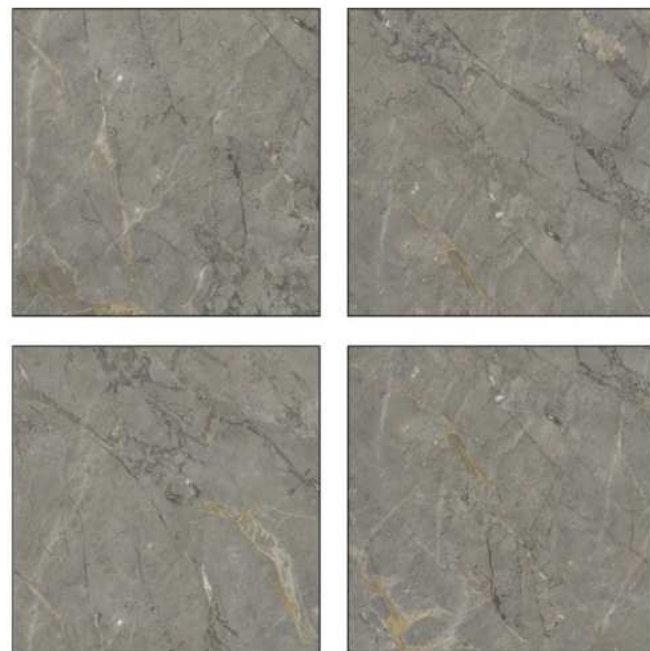

1200X1200MM, GLOSSY SURFACE,
RANDOM, 9MM THICKNESS.