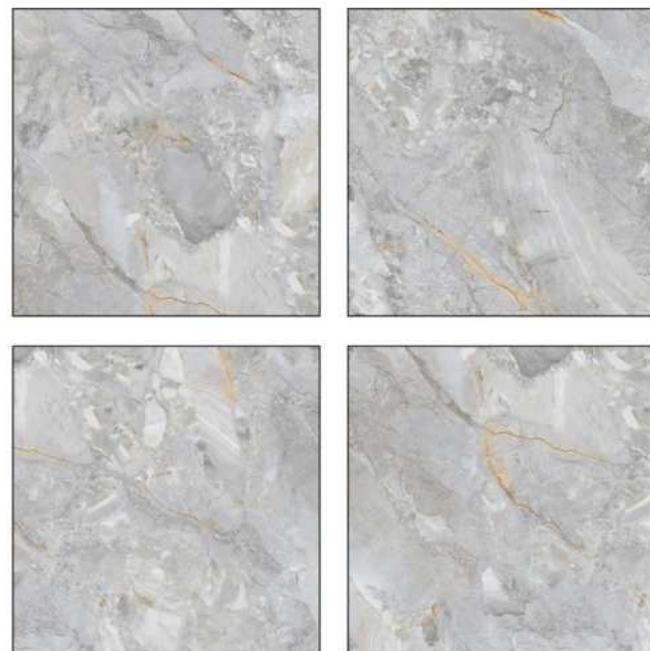

## *EXTRA GLOSS*

---

---

1200X1200MM, GLOSSY SURFACE,  
RANDOM, 9MM THICKNESS.

UNIQUE CARRARA

*EXTRA GLOSS*

---

---