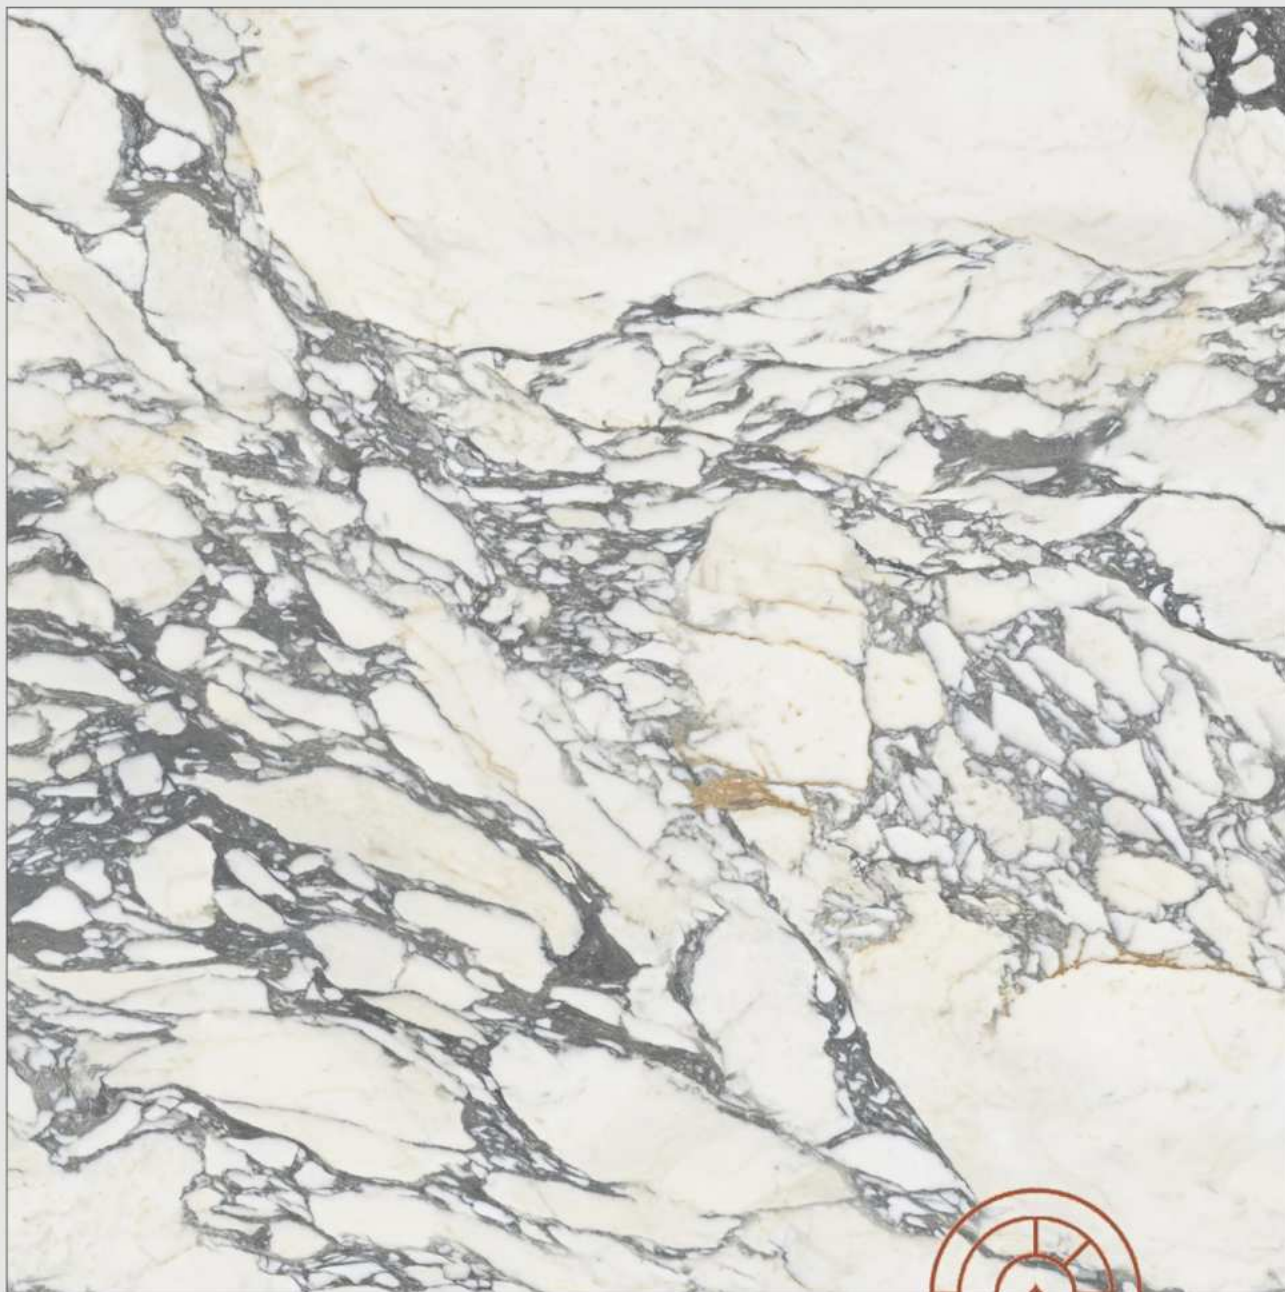

## *EXTRA GLOSS*

---

---

1200X1200MM, GLOSSY SURFACE,  
RANDOM, 9MM THICKNESS.

ARBESCATO CORCHIA

*EXTRA GLOSS*

---

---