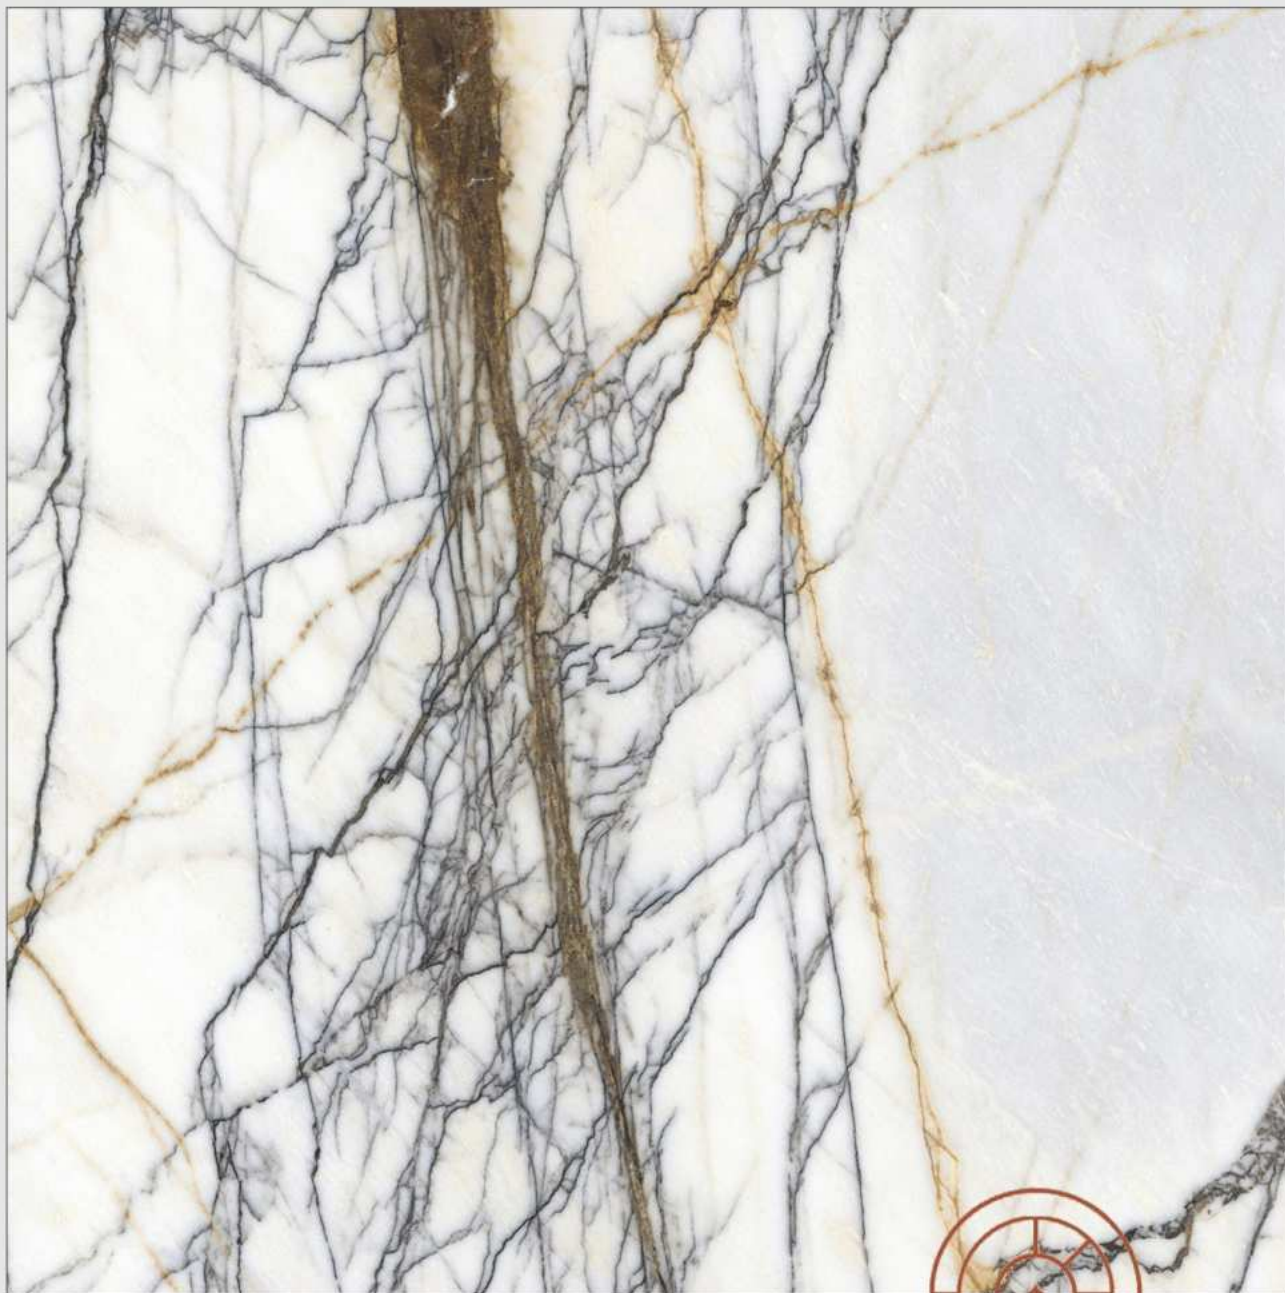

## *EXTRA GLOSS*

---

---

1200X1200MM, GLOSSY SURFACE,  
RANDOM, 9MM THICKNESS.

TERRASSA NATURAL

*EXTRA GLOSS*

---

---