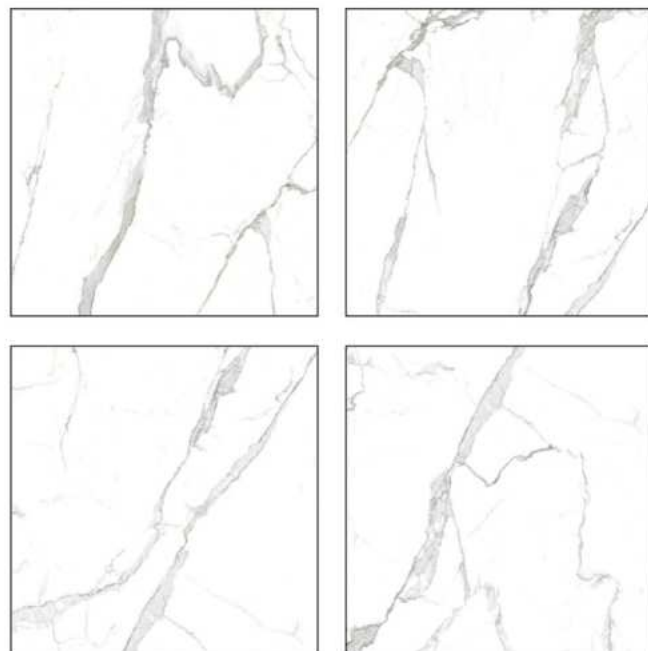

## *EXTRA GLOSS*

---

---

1200X1200MM, GLOSSY SURFACE,  
RANDOM, 9MM THICKNESS.

SATORI STATUARIO

*EXTRA GLOSS*

---

---