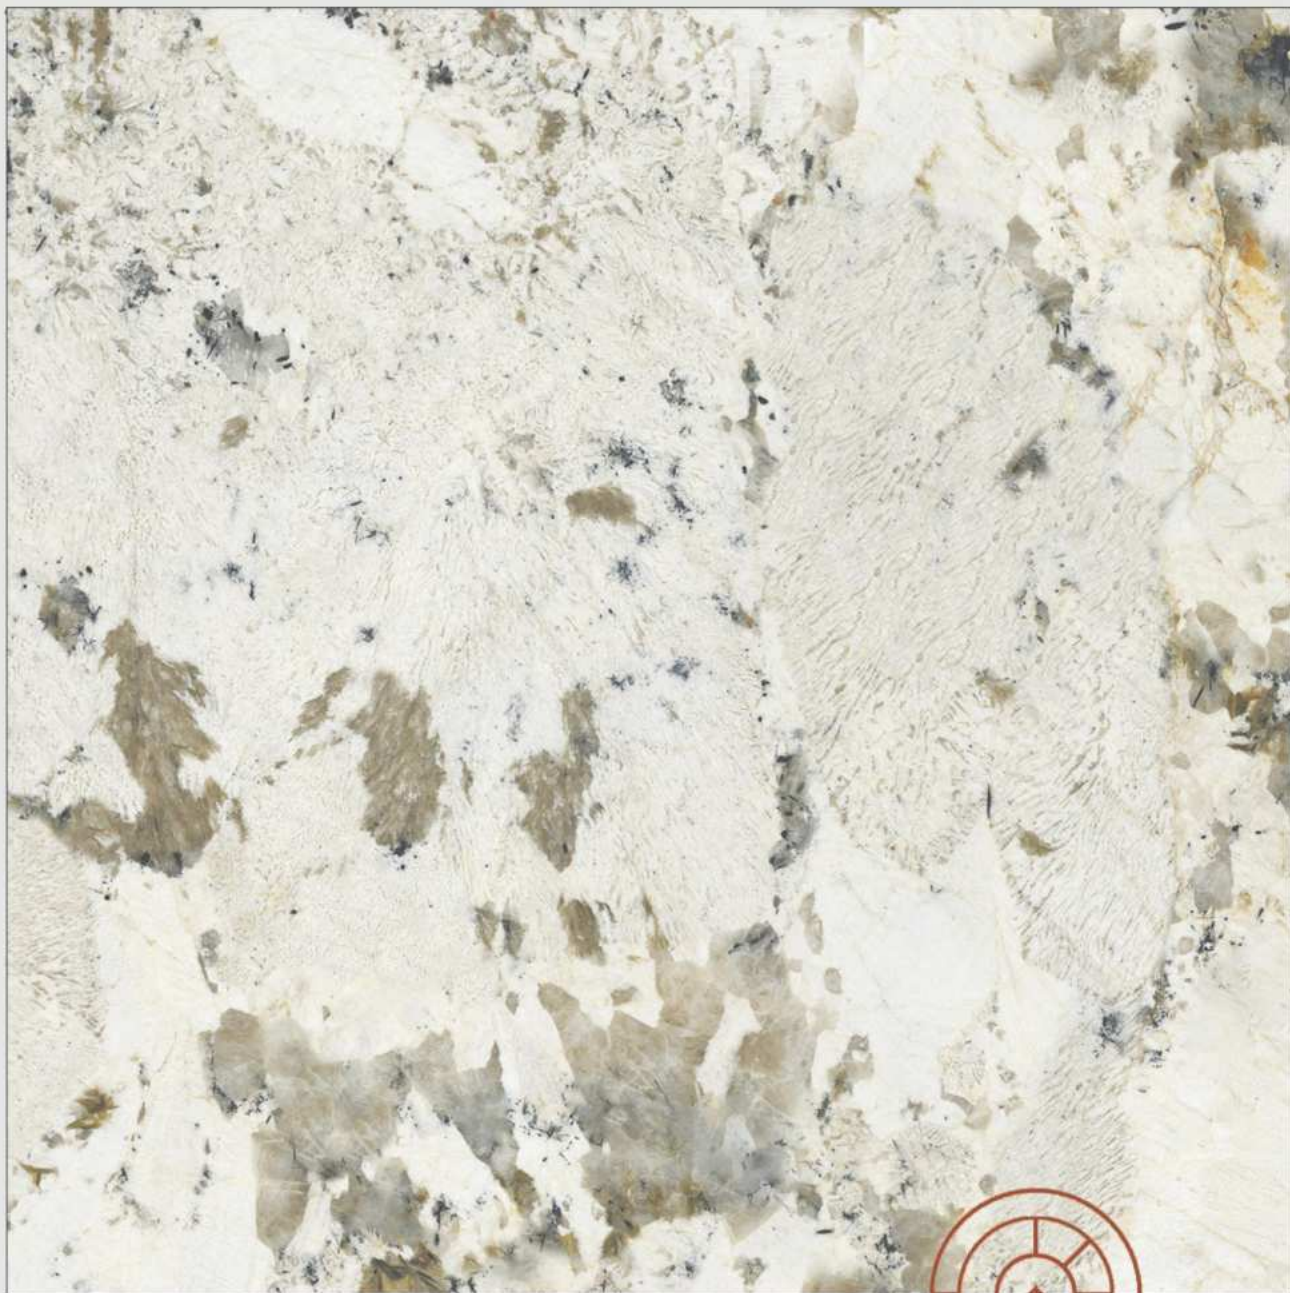

PANTAGONIA

EXTRA GLOSS