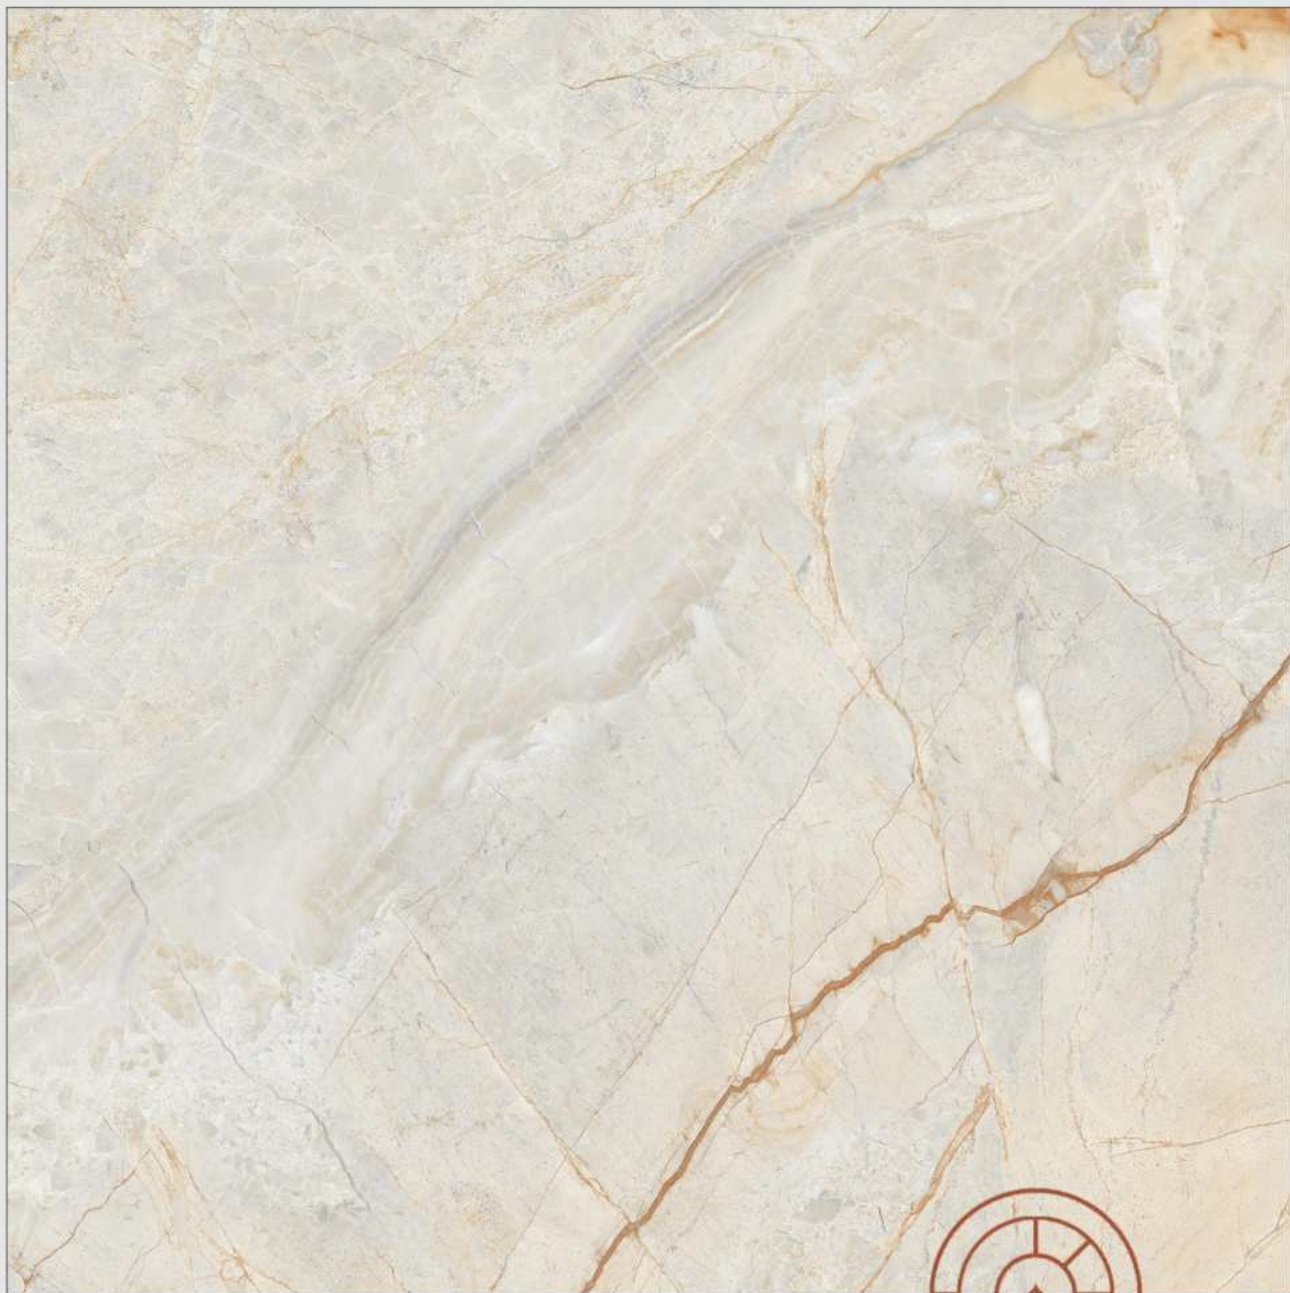

1200X1200MM, GLOSSY SURFACE,  
RANDOM, 9MM THICKNESS.

VOLAKAS WHITE

*EXTRA GLOSS*

---

---

1200X1200MM, GLOSSY SURFACE,  
RANDOM, 9MM THICKNESS.

VOLTERRA NATURAL

*EXTRA GLOSS*