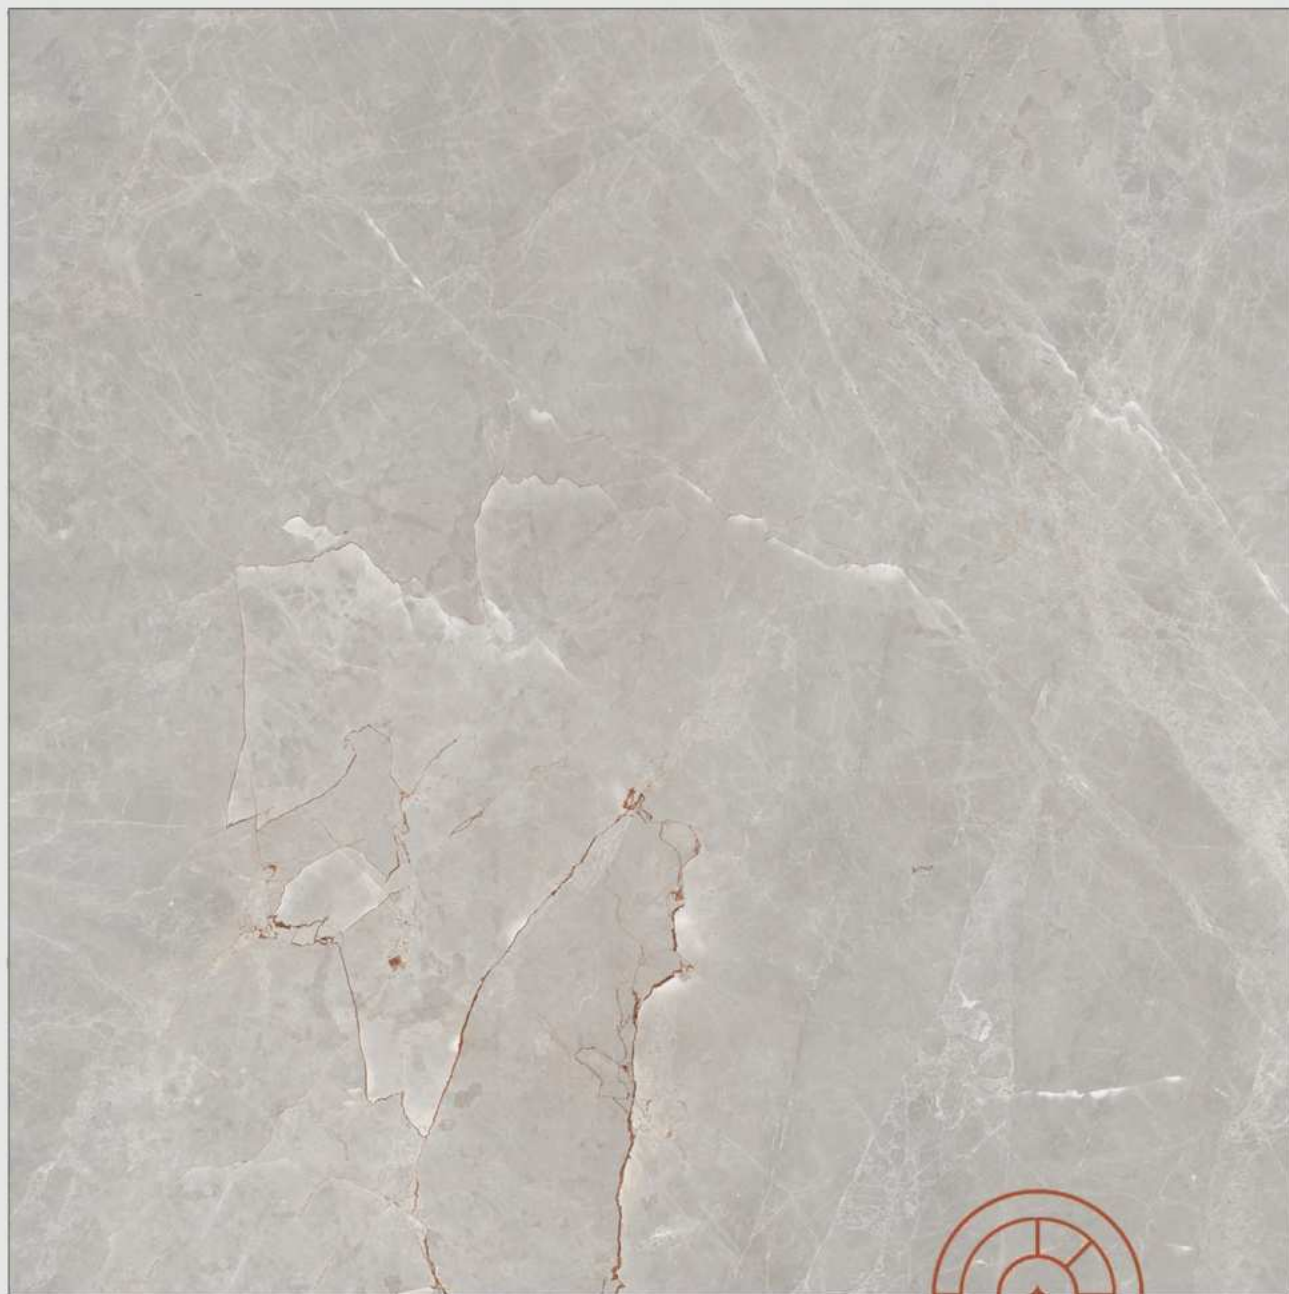

FIORI GREY

EXTRA GLOSS