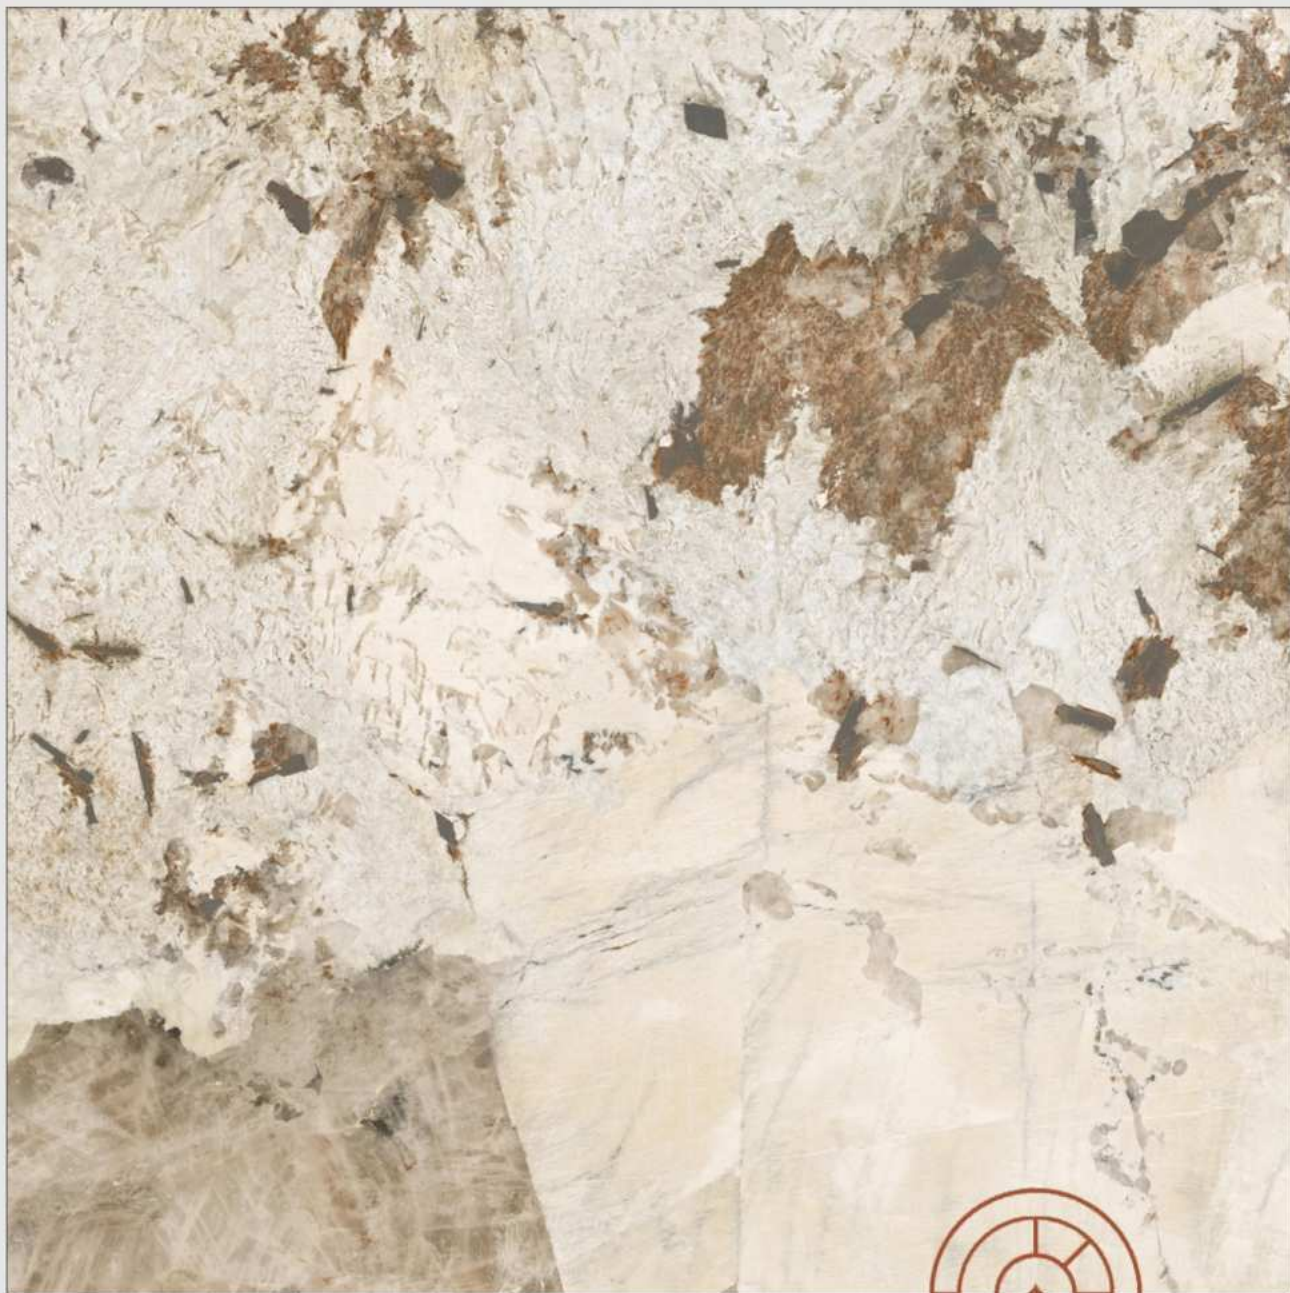

1200X1200MM, GLOSSY SURFACE,  
RANDOM, 9MM THICKNESS.

OSAKA WHITE

*EXTRA GLOSS*

---

---

1200X1200MM, GLOSSY SURFACE,  
RANDOM, 9MM THICKNESS.

PANTAGONIA NATURAL

*EXTRA GLOSS*