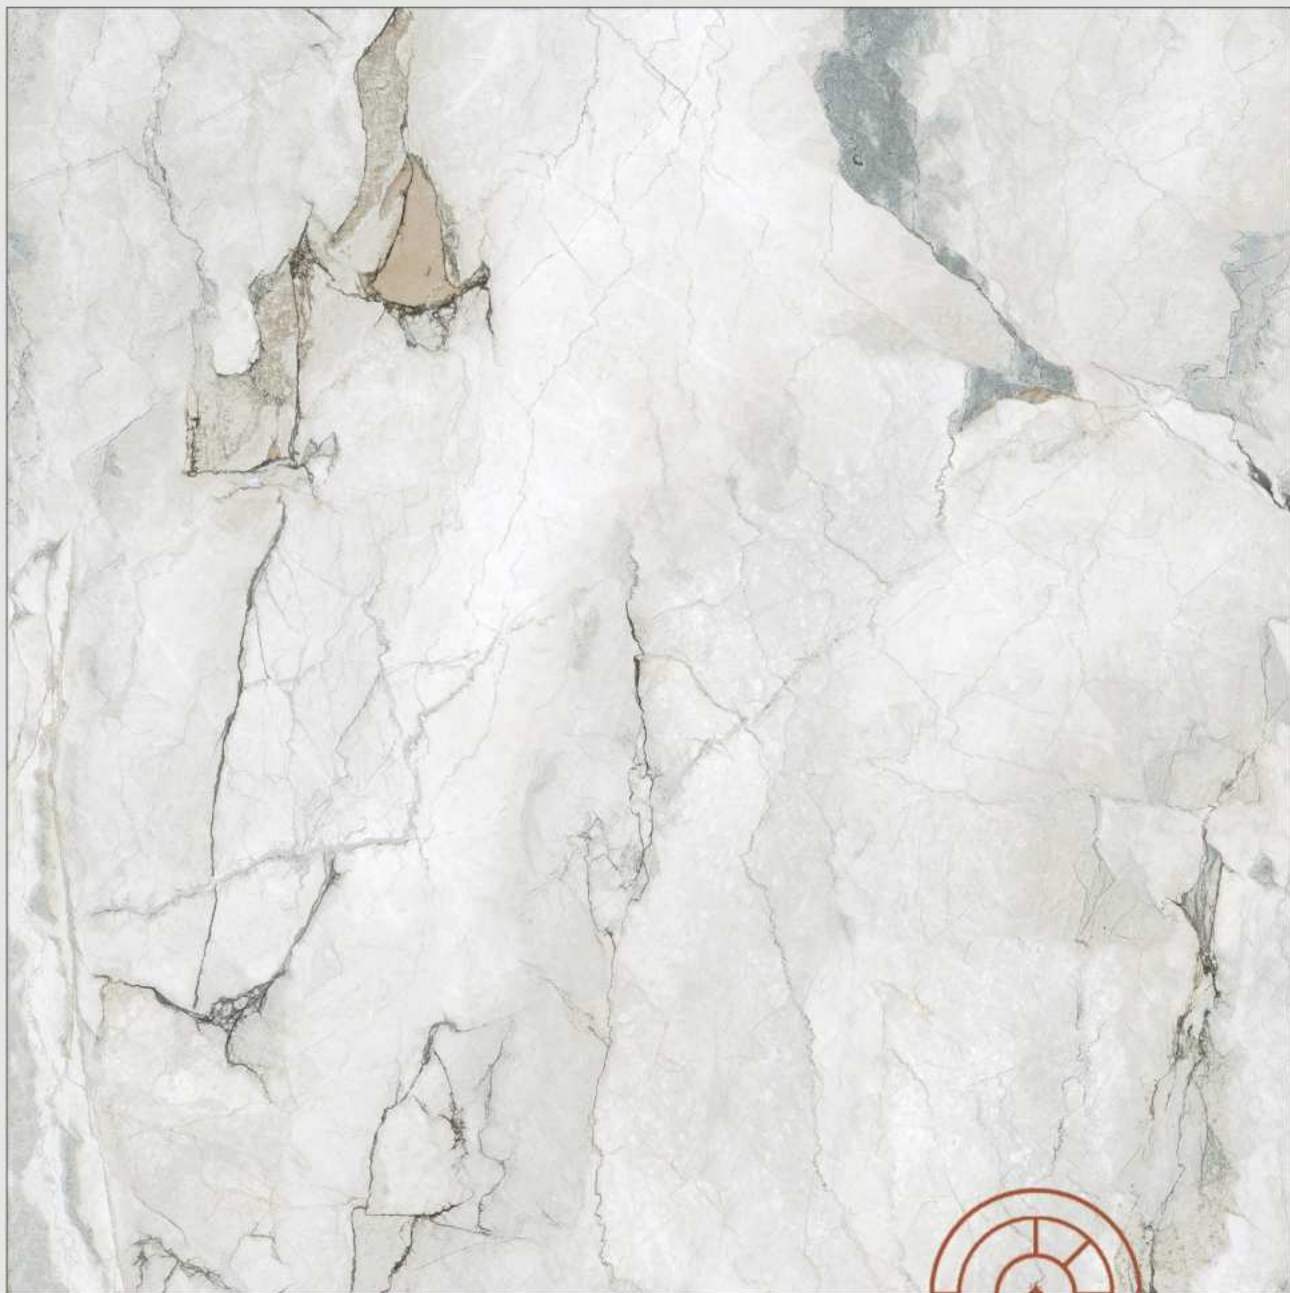

SUPRIME WHITE