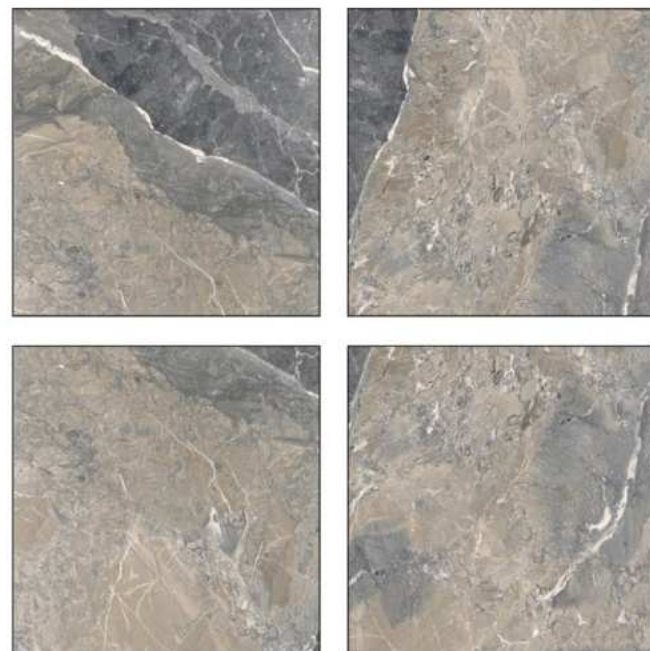

1200X1200MM, GLOSSY SURFACE,  
RANDOM, 9MM THICKNESS.

BRESCIA VENECIA

*EXTRA GLOSS*

---

---

1200X1200MM, GLOSSY SURFACE,  
RANDOM, 9MM THICKNESS.

BURBARRY GREY

*EXTRA GLOSS*