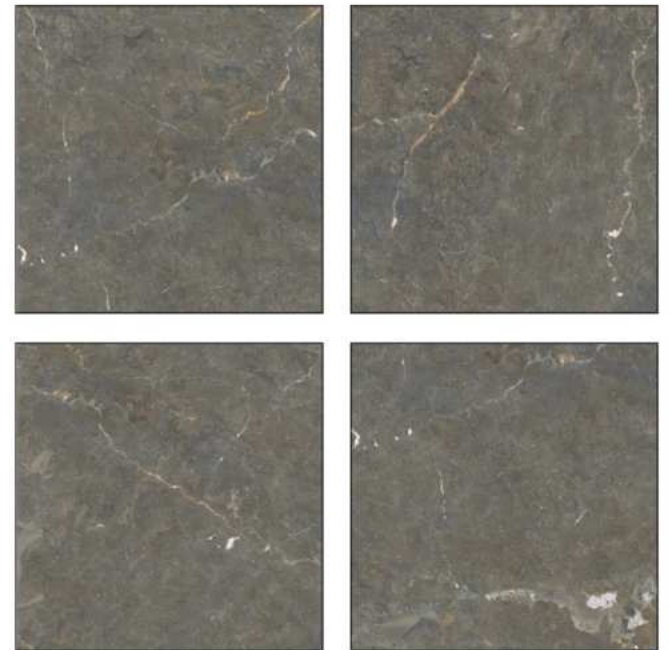

EXTRA GLOSS

1200X1200MM, GLOSSY SURFACE,
RANDOM, 9MM THICKNESS.