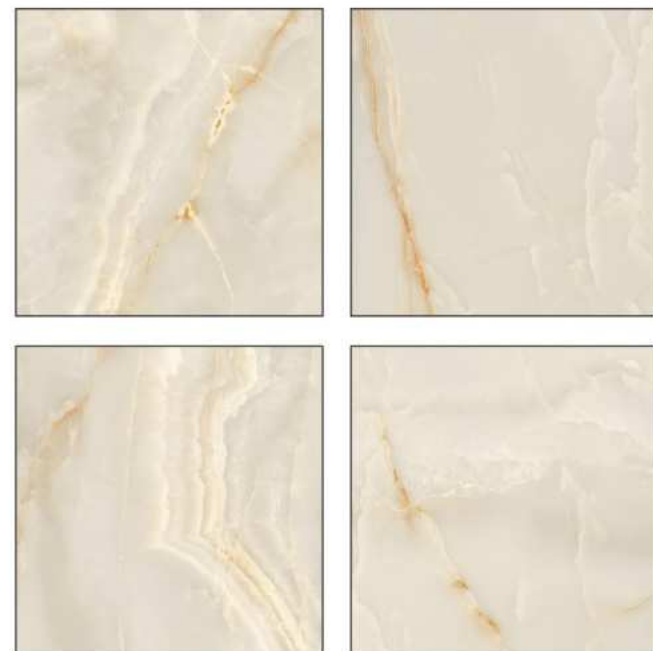

---

1200X1200MM, GLOSSY SURFACE,  
RANDOM, 9MM THICKNESS.

EVEREST BEIGE

*EXTRA GLOSS*

---

---

1200X1200MM, GLOSSY SURFACE,  
RANDOM, 9MM THICKNESS.

EVEREST BIANCO