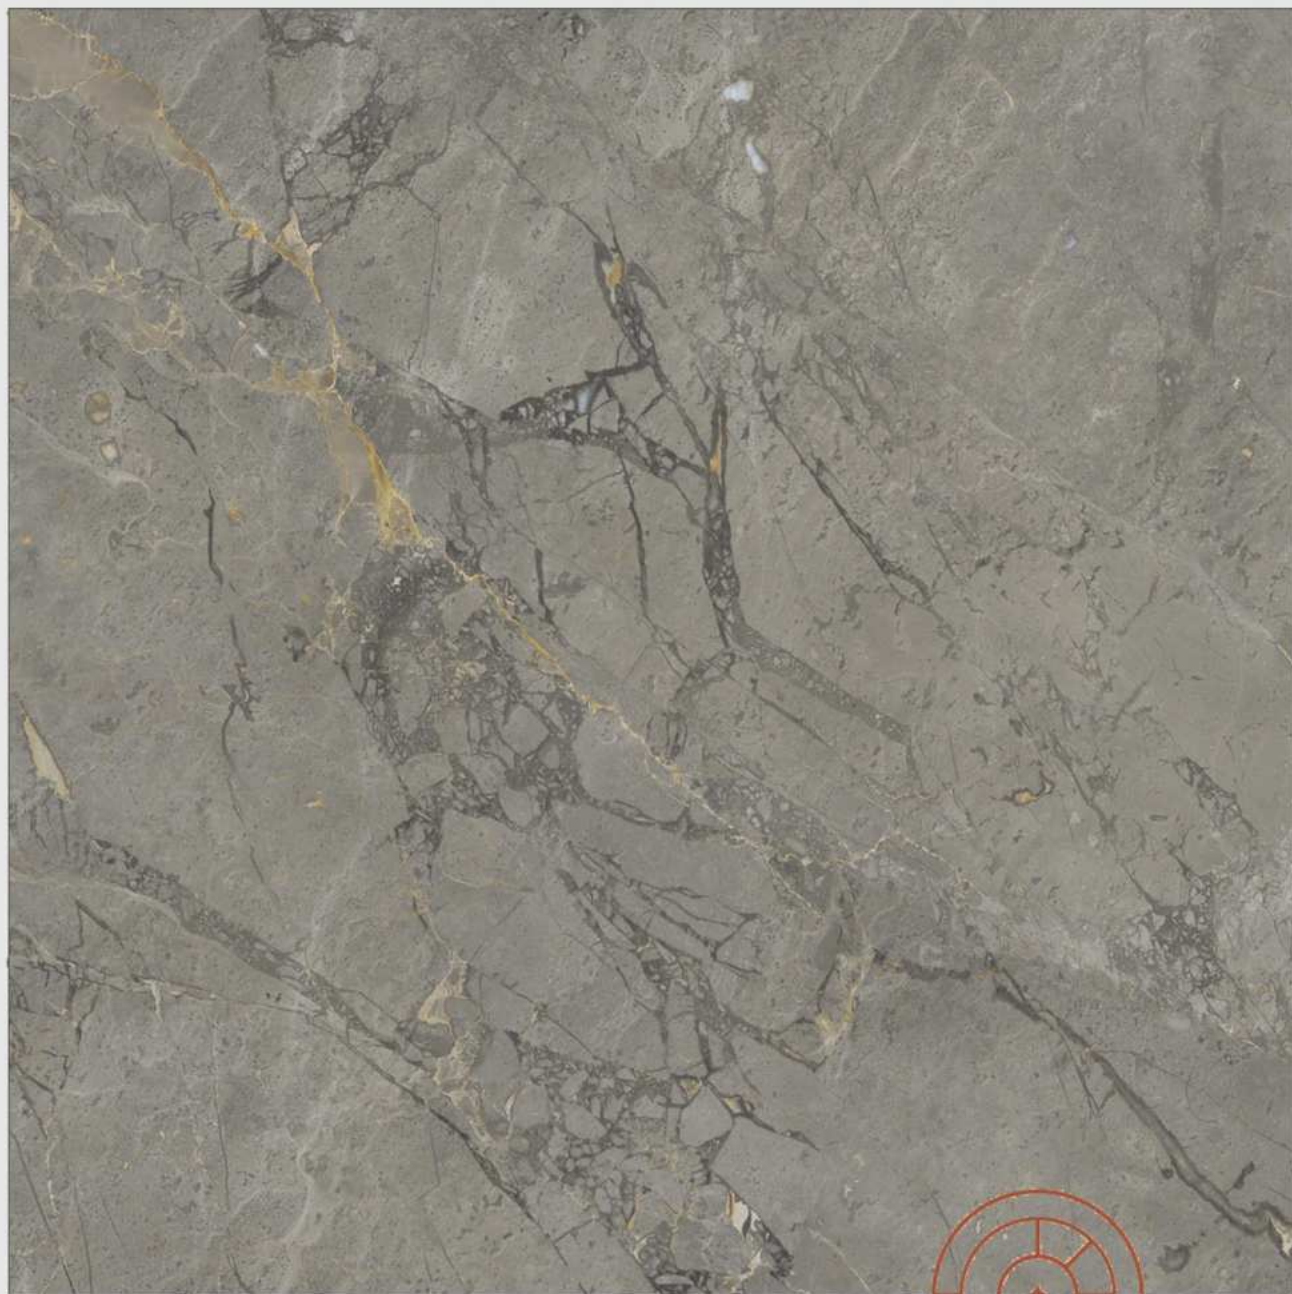

EXTRA GLOSS