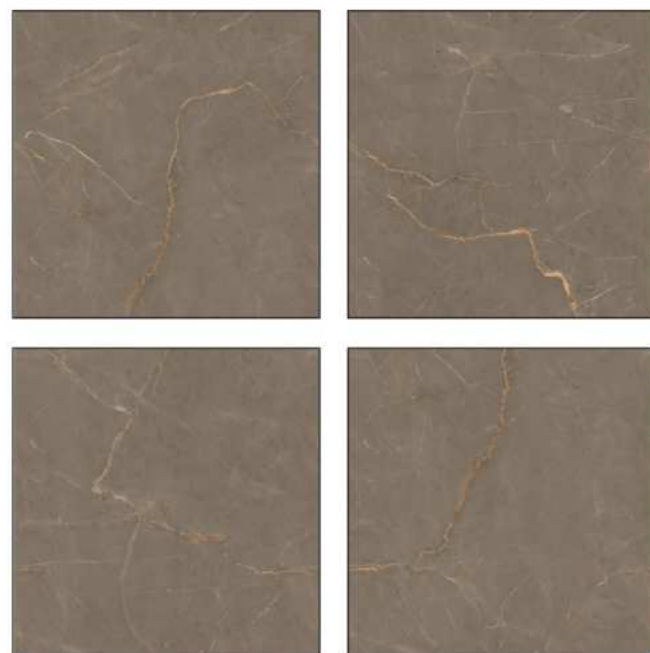

## *EXTRA GLOSS*

---

---

1200X1200MM, GLOSSY SURFACE,  
RANDOM, 9MM THICKNESS.

RISCAL BROWN

*EXTRA GLOSS*

---

---