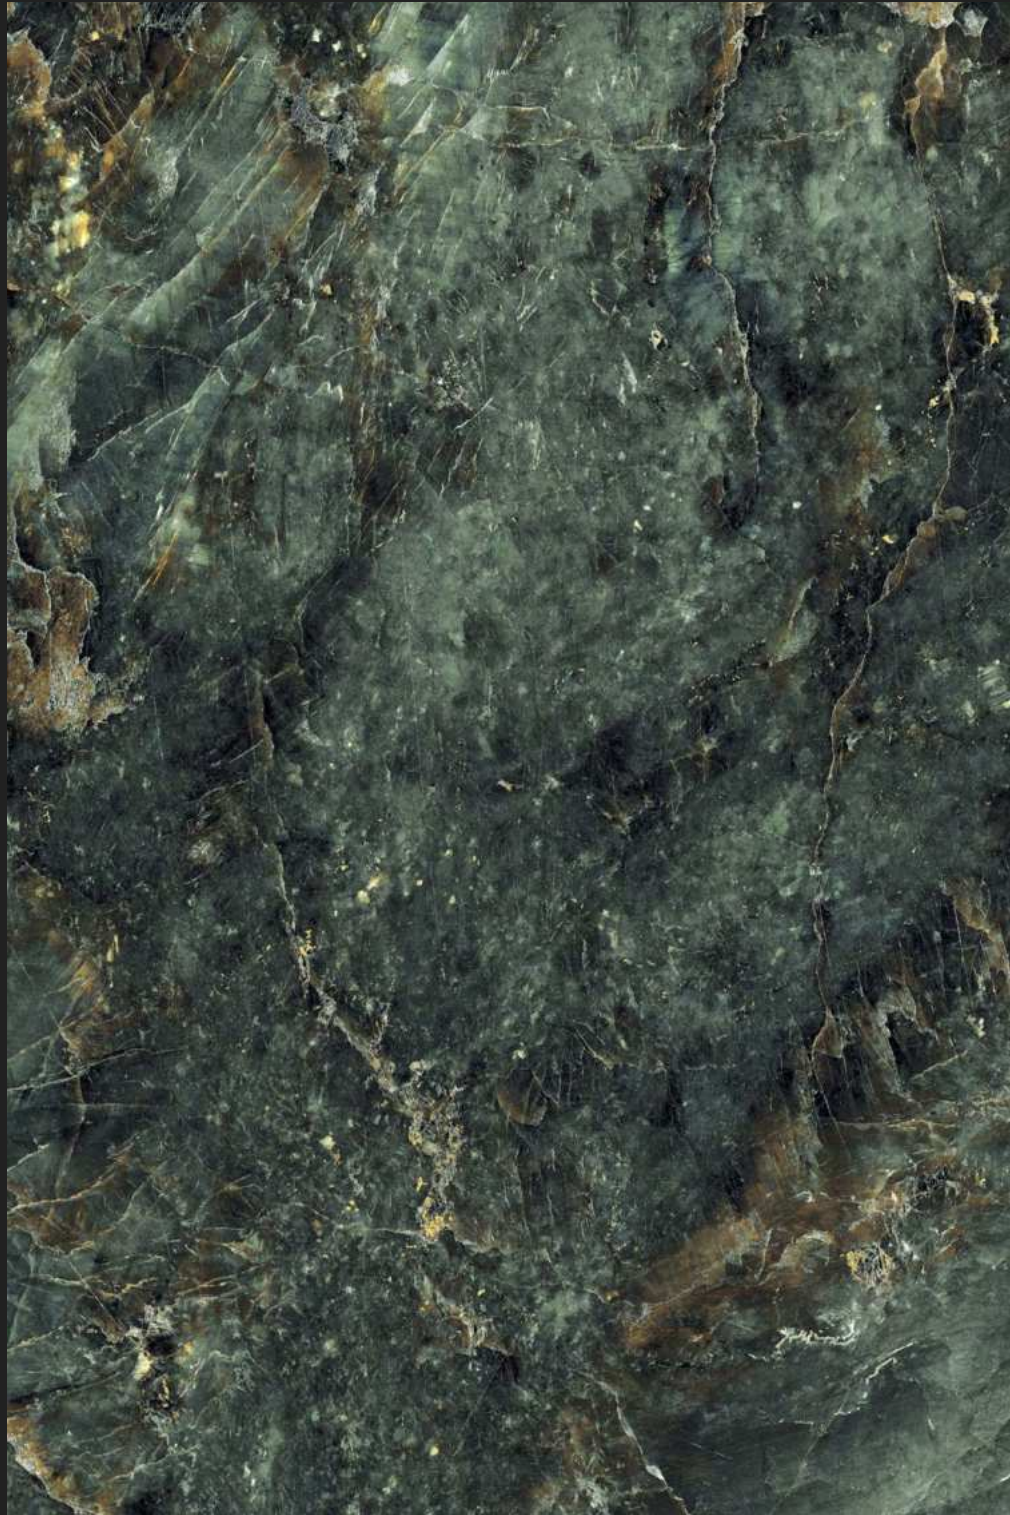

9 MM

ICELAND

EXTRA
GLOSS

L A M B R A D O R I T E

EXTRA
GLOSS

EXPLORE IN
360 VIEW

EXPLORE REAL
TILE SETUP

1200X1800MM