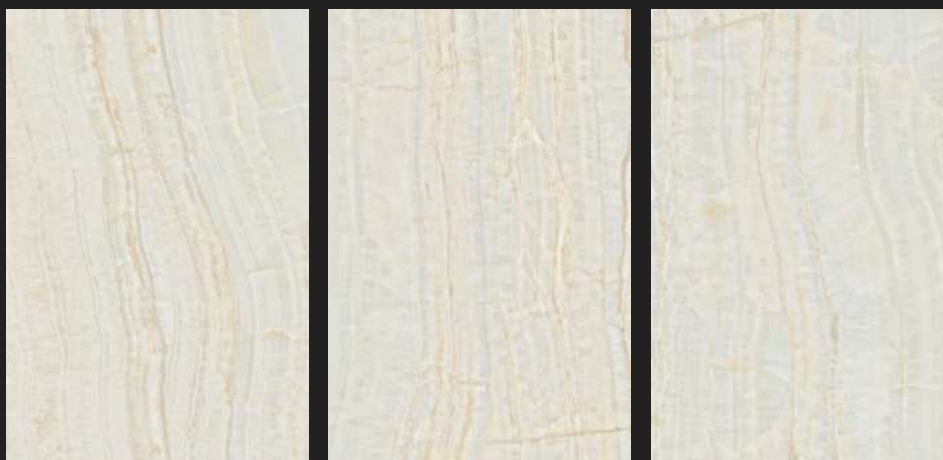

TIGER ONYX

EXTRA
GLOSS