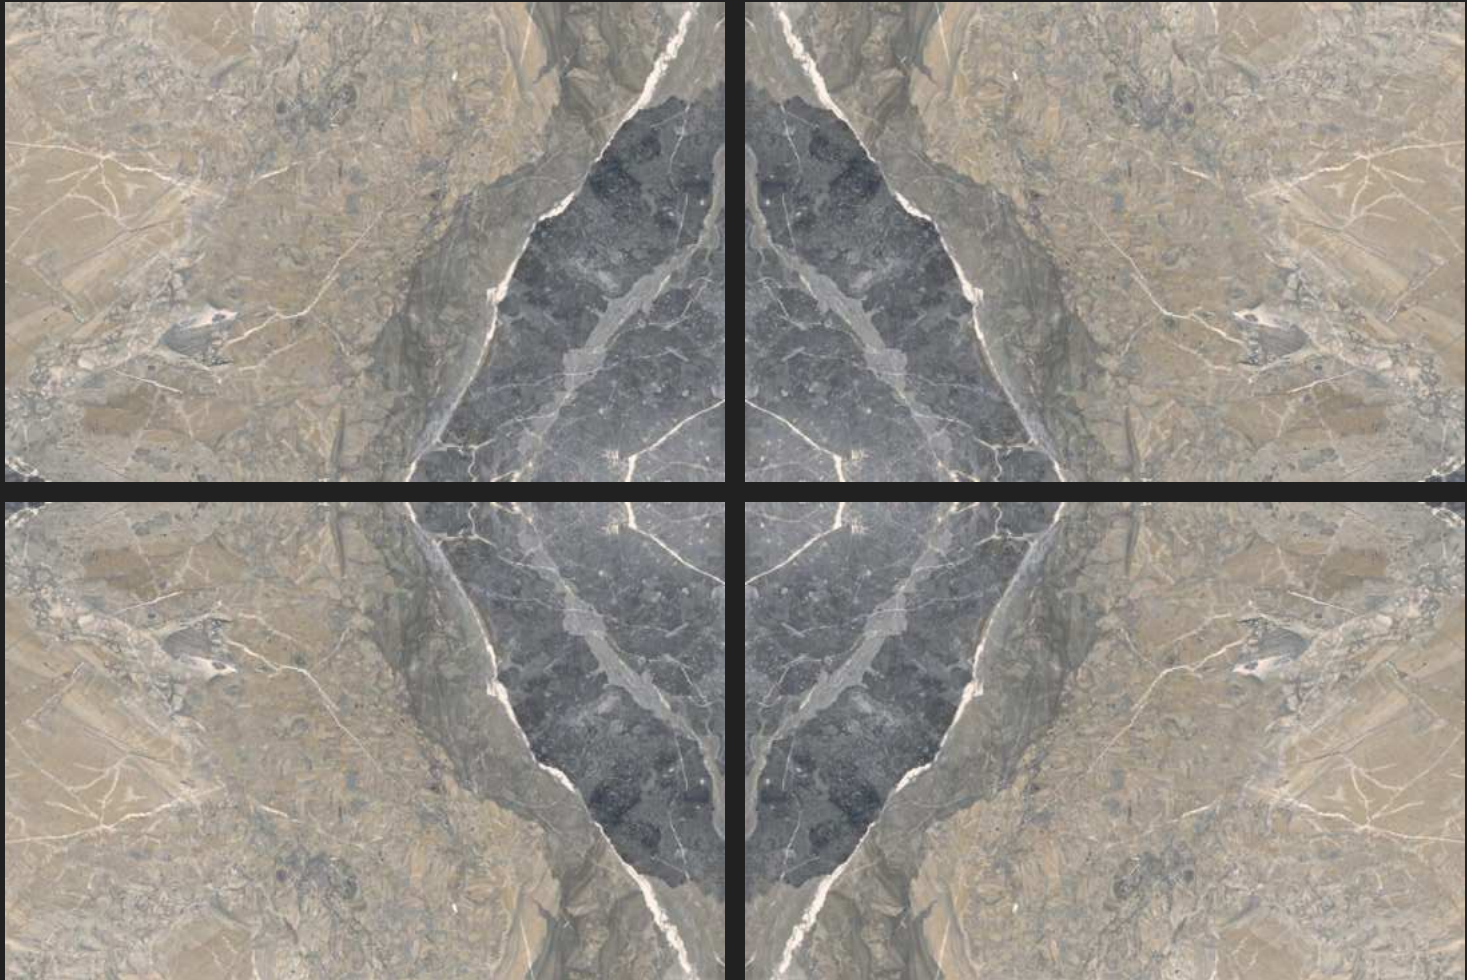

PIANETTO NATURAL

EXTRA
GLOSS

BRESCIA VENEZIA

EXTRA
GLOSS

EXPLORE IN
360 VIEW

EXPLORE REAL
TILE SETUP

1200X1800MM

9 MM