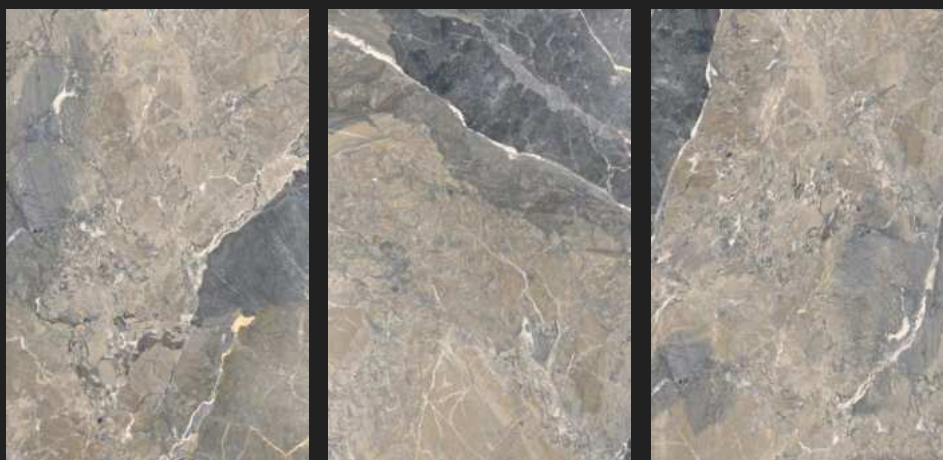

EXPLORE REAL
TILE SETUP

1200X1800MM

9 MM

B R E S C I A
V E N E C I A

BURBARRY BEIGE

EXTRA
GLOSS

EXPLORE IN
360 VIEW

EXPLORE REAL
TILE SETUP