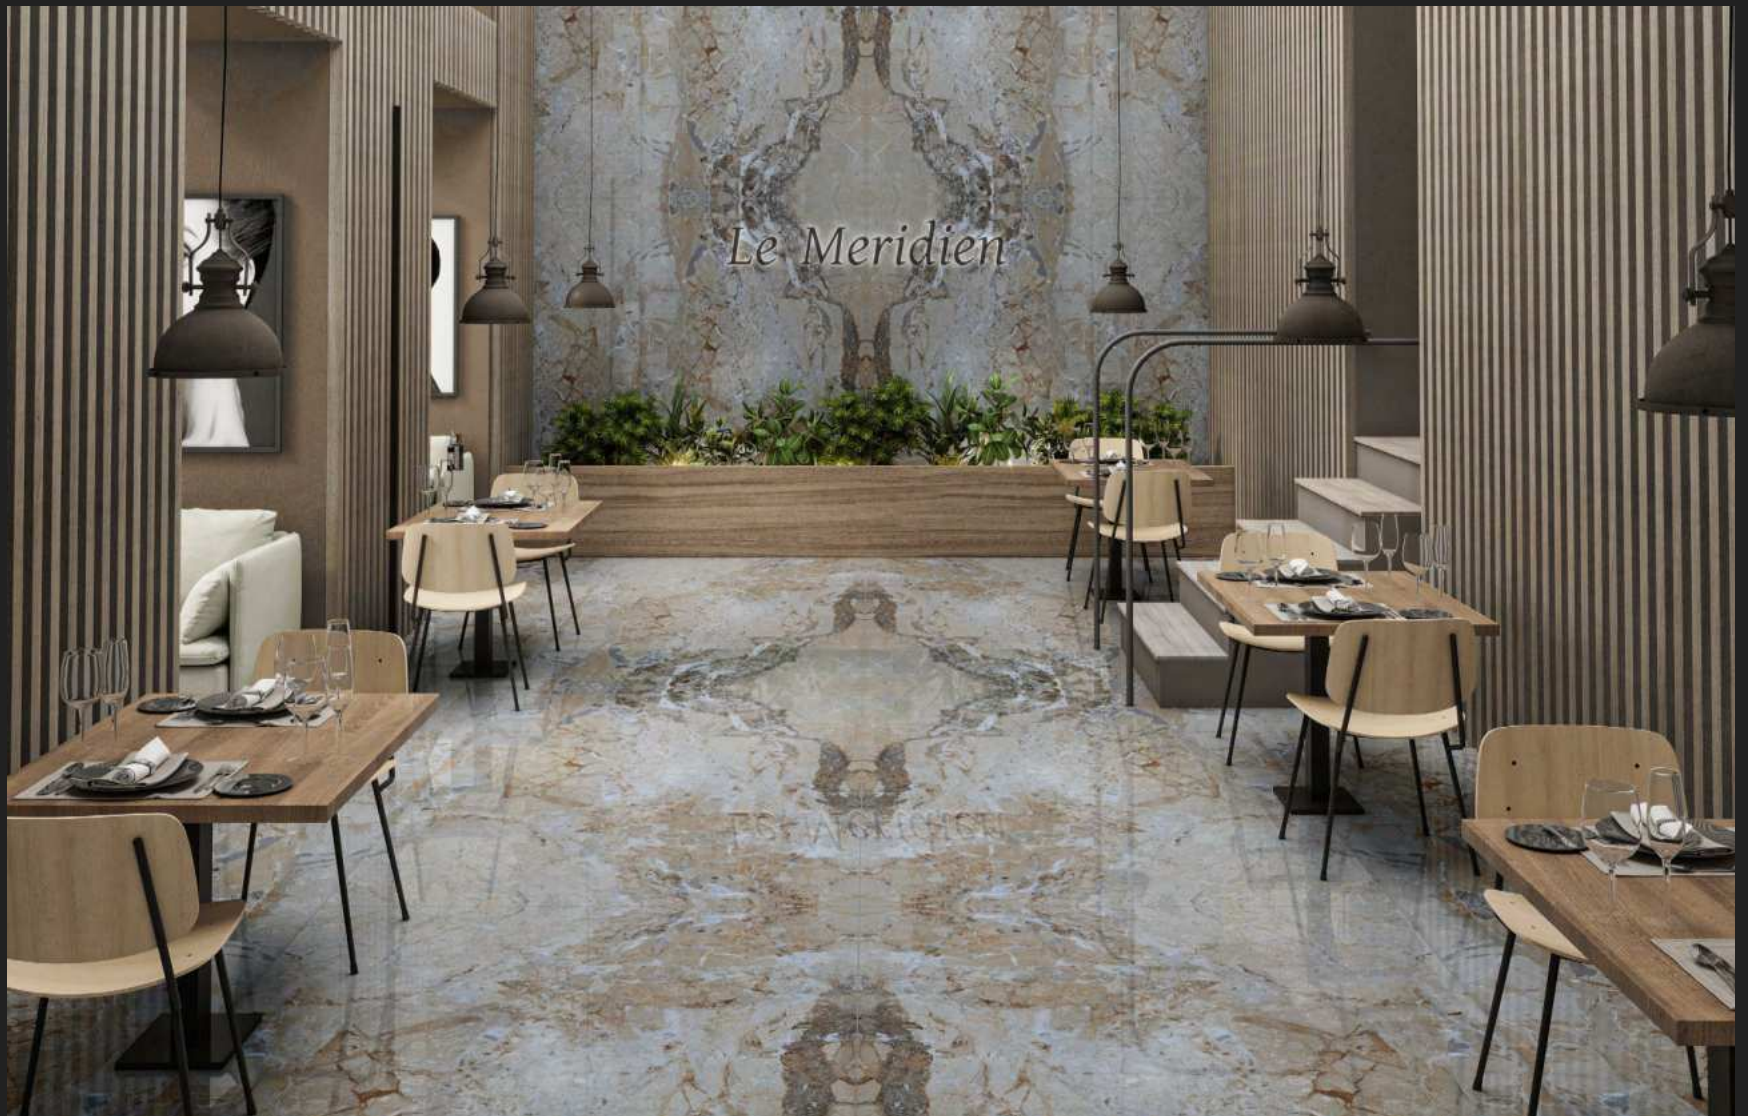

PIANETTO NATURAL

EXTRA
GLOSS