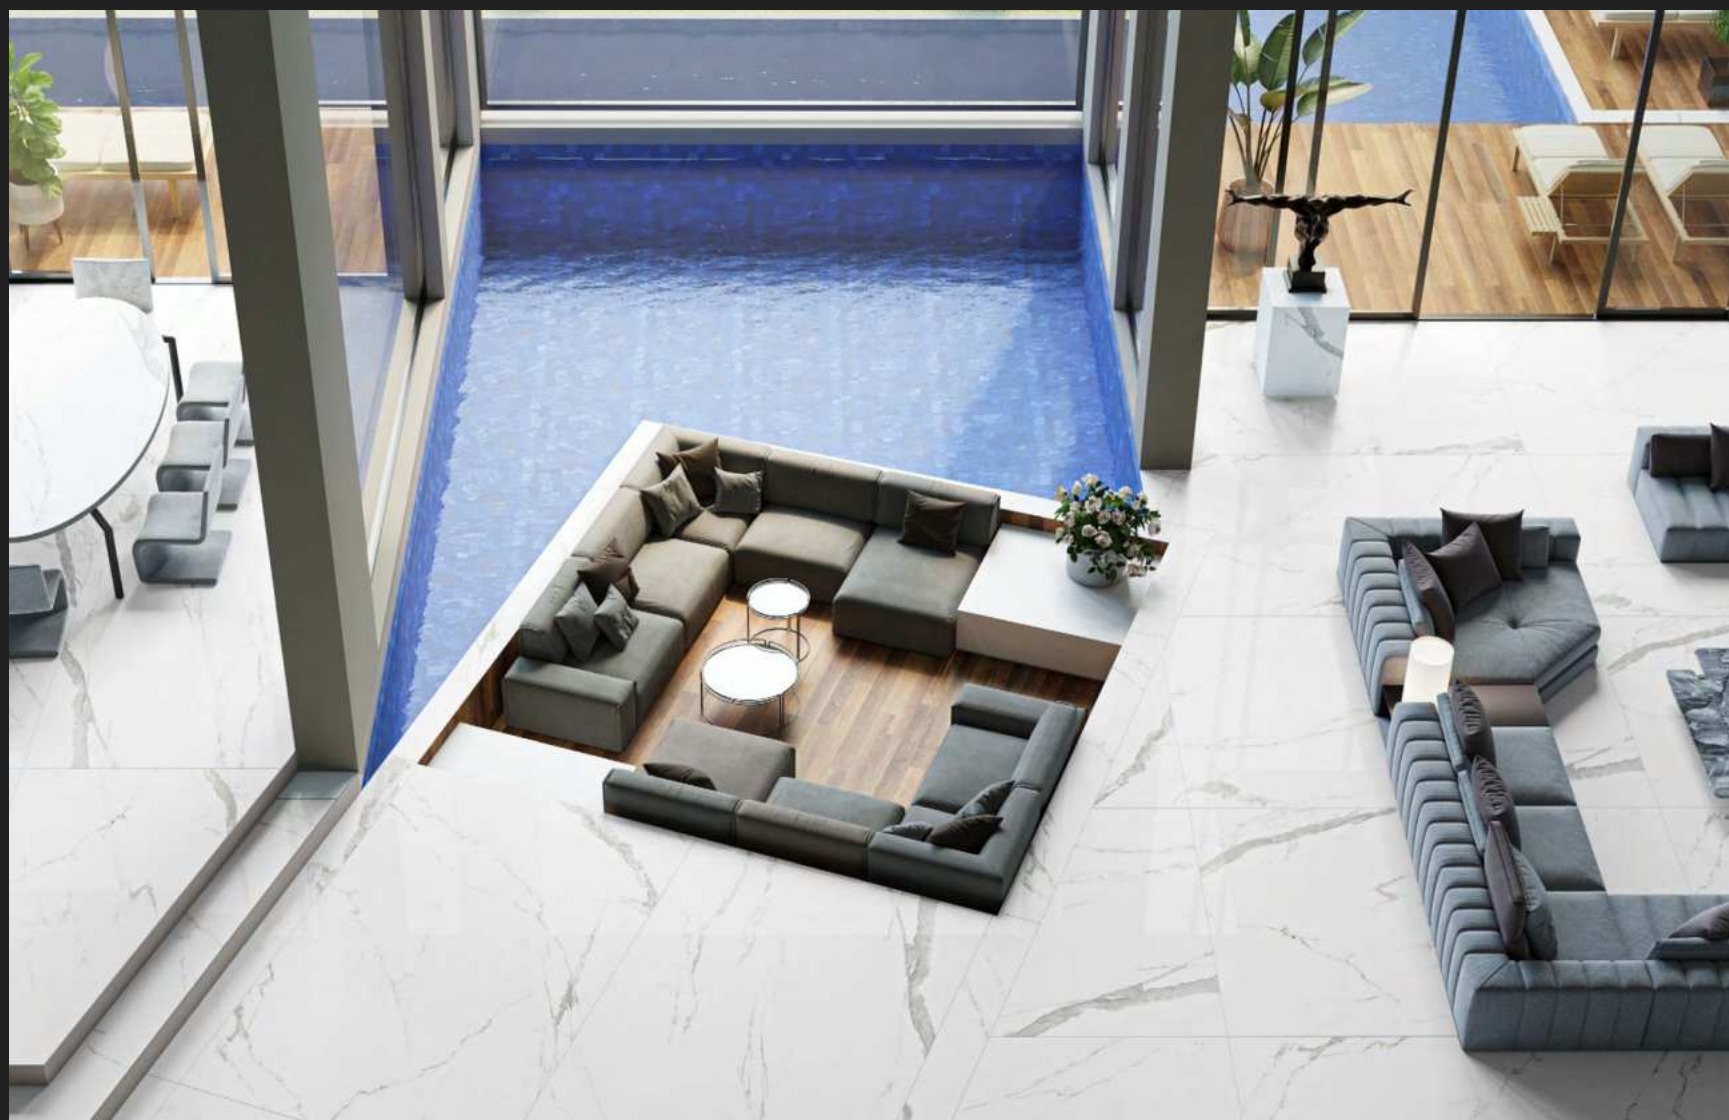

STATUARIO ROCA

EXTRA
GLOSS
✦ ✦ ✦