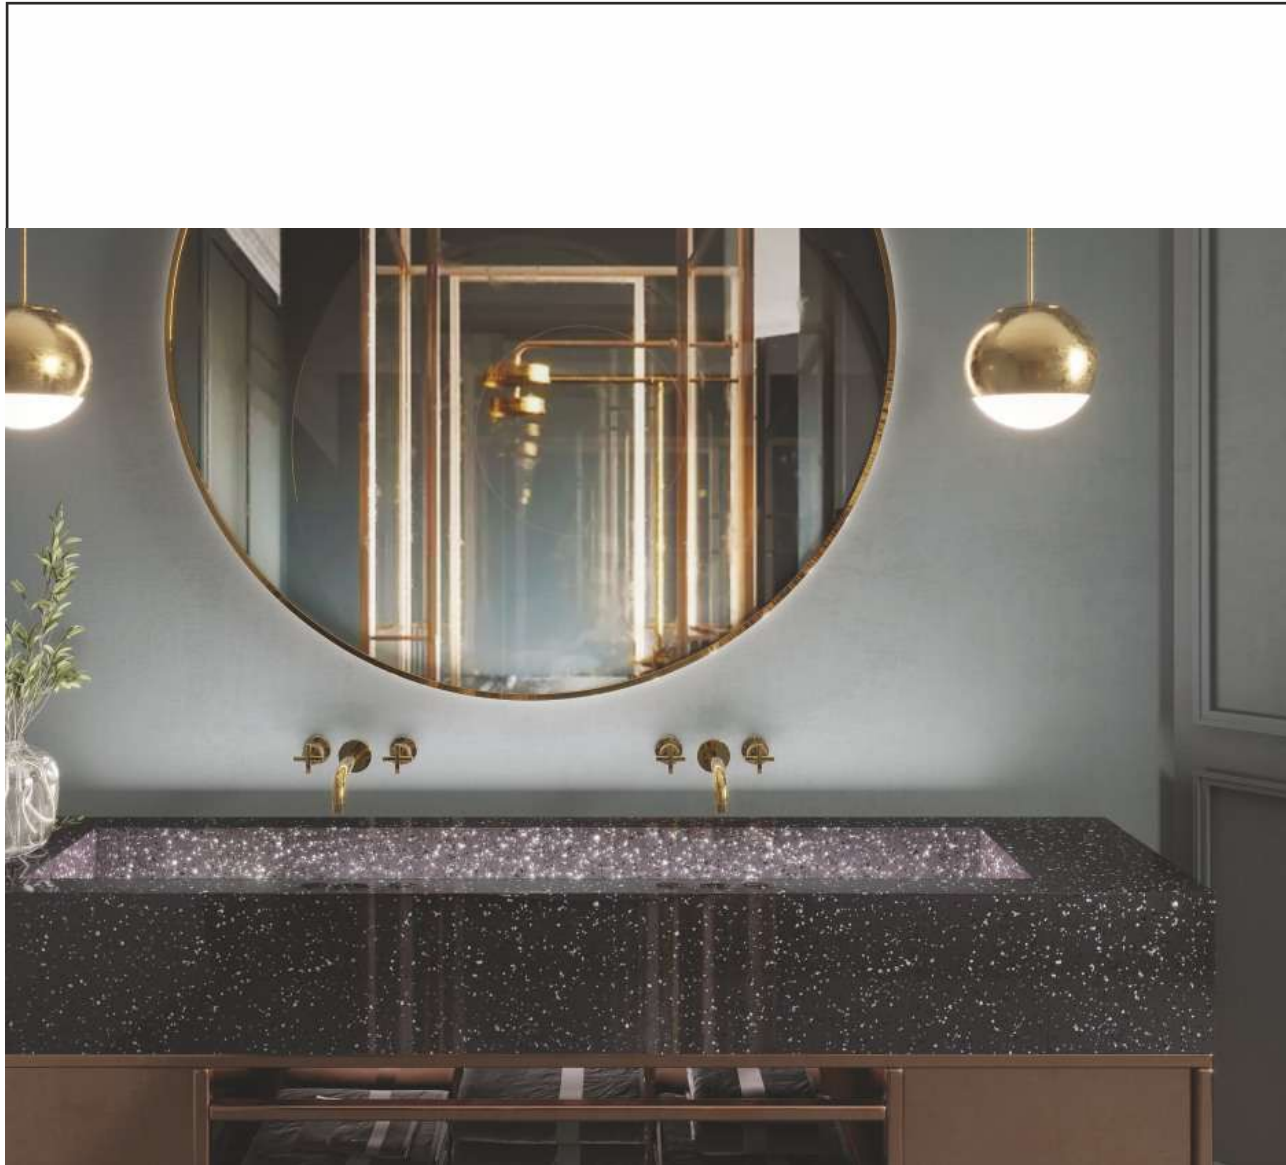

AVAILABLE SURFACE