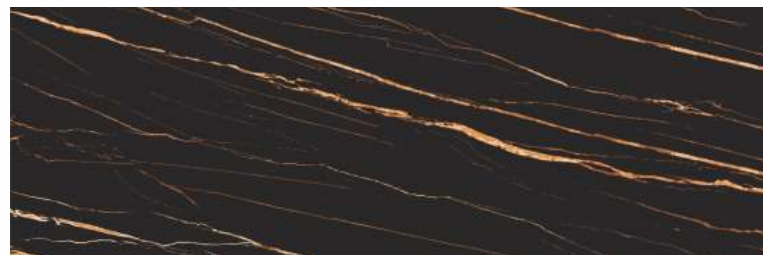

15 MM

FINISH

GLOSSY/ MATT

AVAILABLE SURFACE

120X320 CM, 80X320 CM, 80X240 CM

15MM BLACK COLOR BODY

SAHARA NOIR

EXPLORE IN
360° DOME MOCKUP