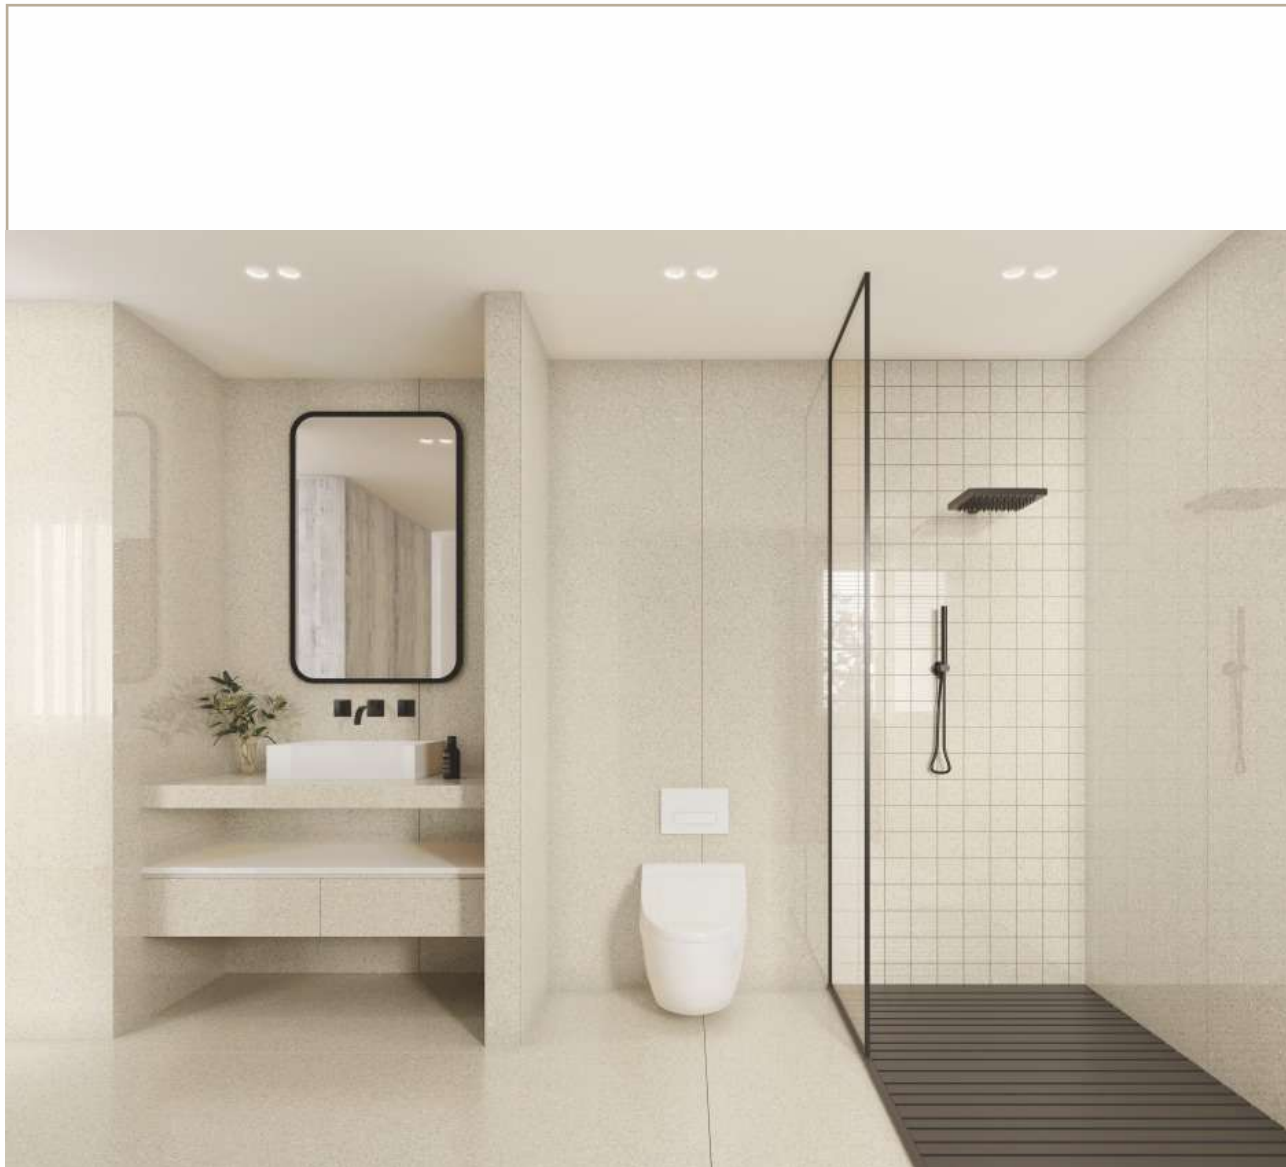

AVAILABLE SURFACE