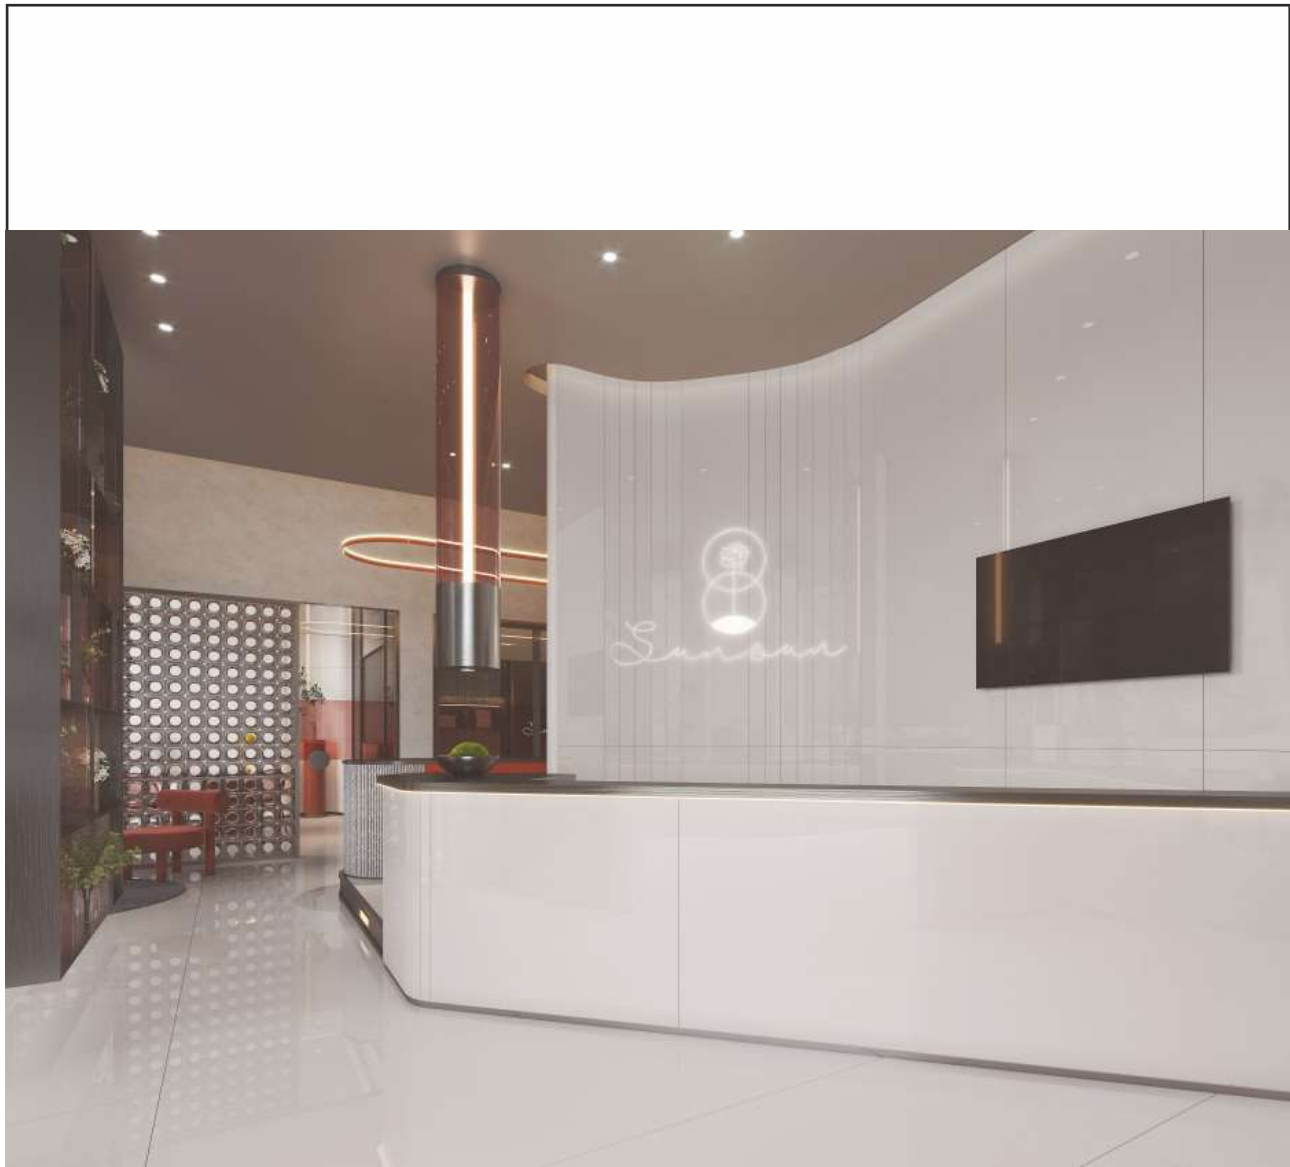

AVAILABLE SURFACE