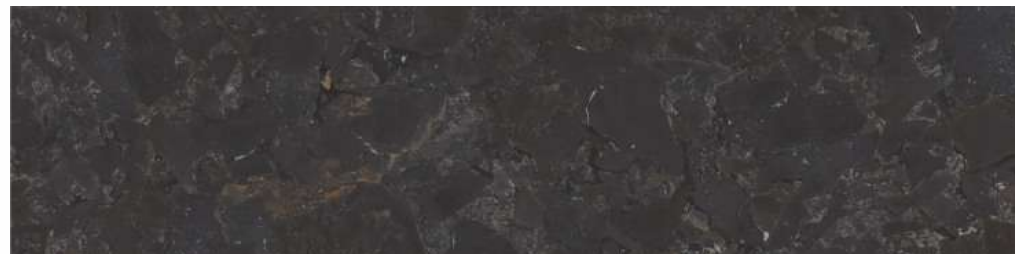

AVAILABLE SURFACE

80X320 CM, 80X240 CM

15MM BLACK COLOR BODY

INFINITY BLACK

EXPLORE IN
360° DOME MOCKUP

EXPLORE IN
AUGMENTED REALITY
(only for iphone)

COL
OR
BODY | 15MM