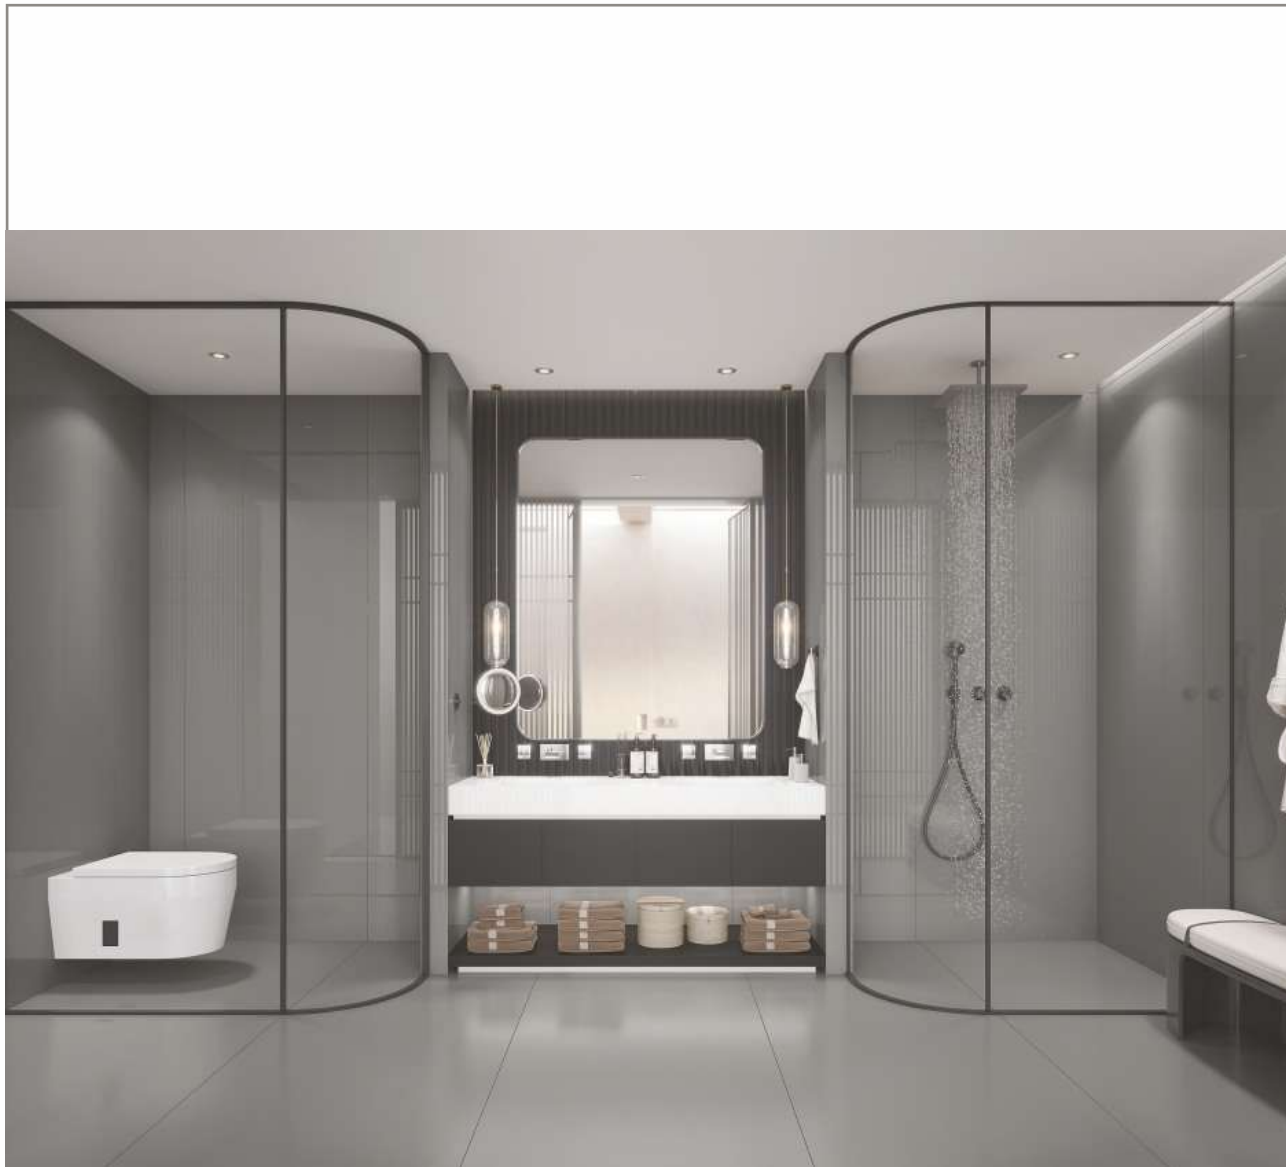

AVAILABLE SURFACE

80X240 CM, 80X300 CM

15 MM FULL BODY

STEEL GREY

EXPLORE IN
360° DOME MOCKUP

EXPLORE IN
AUGMENTED REALITY
(only for iPhone)

FULL
BODY 15MM