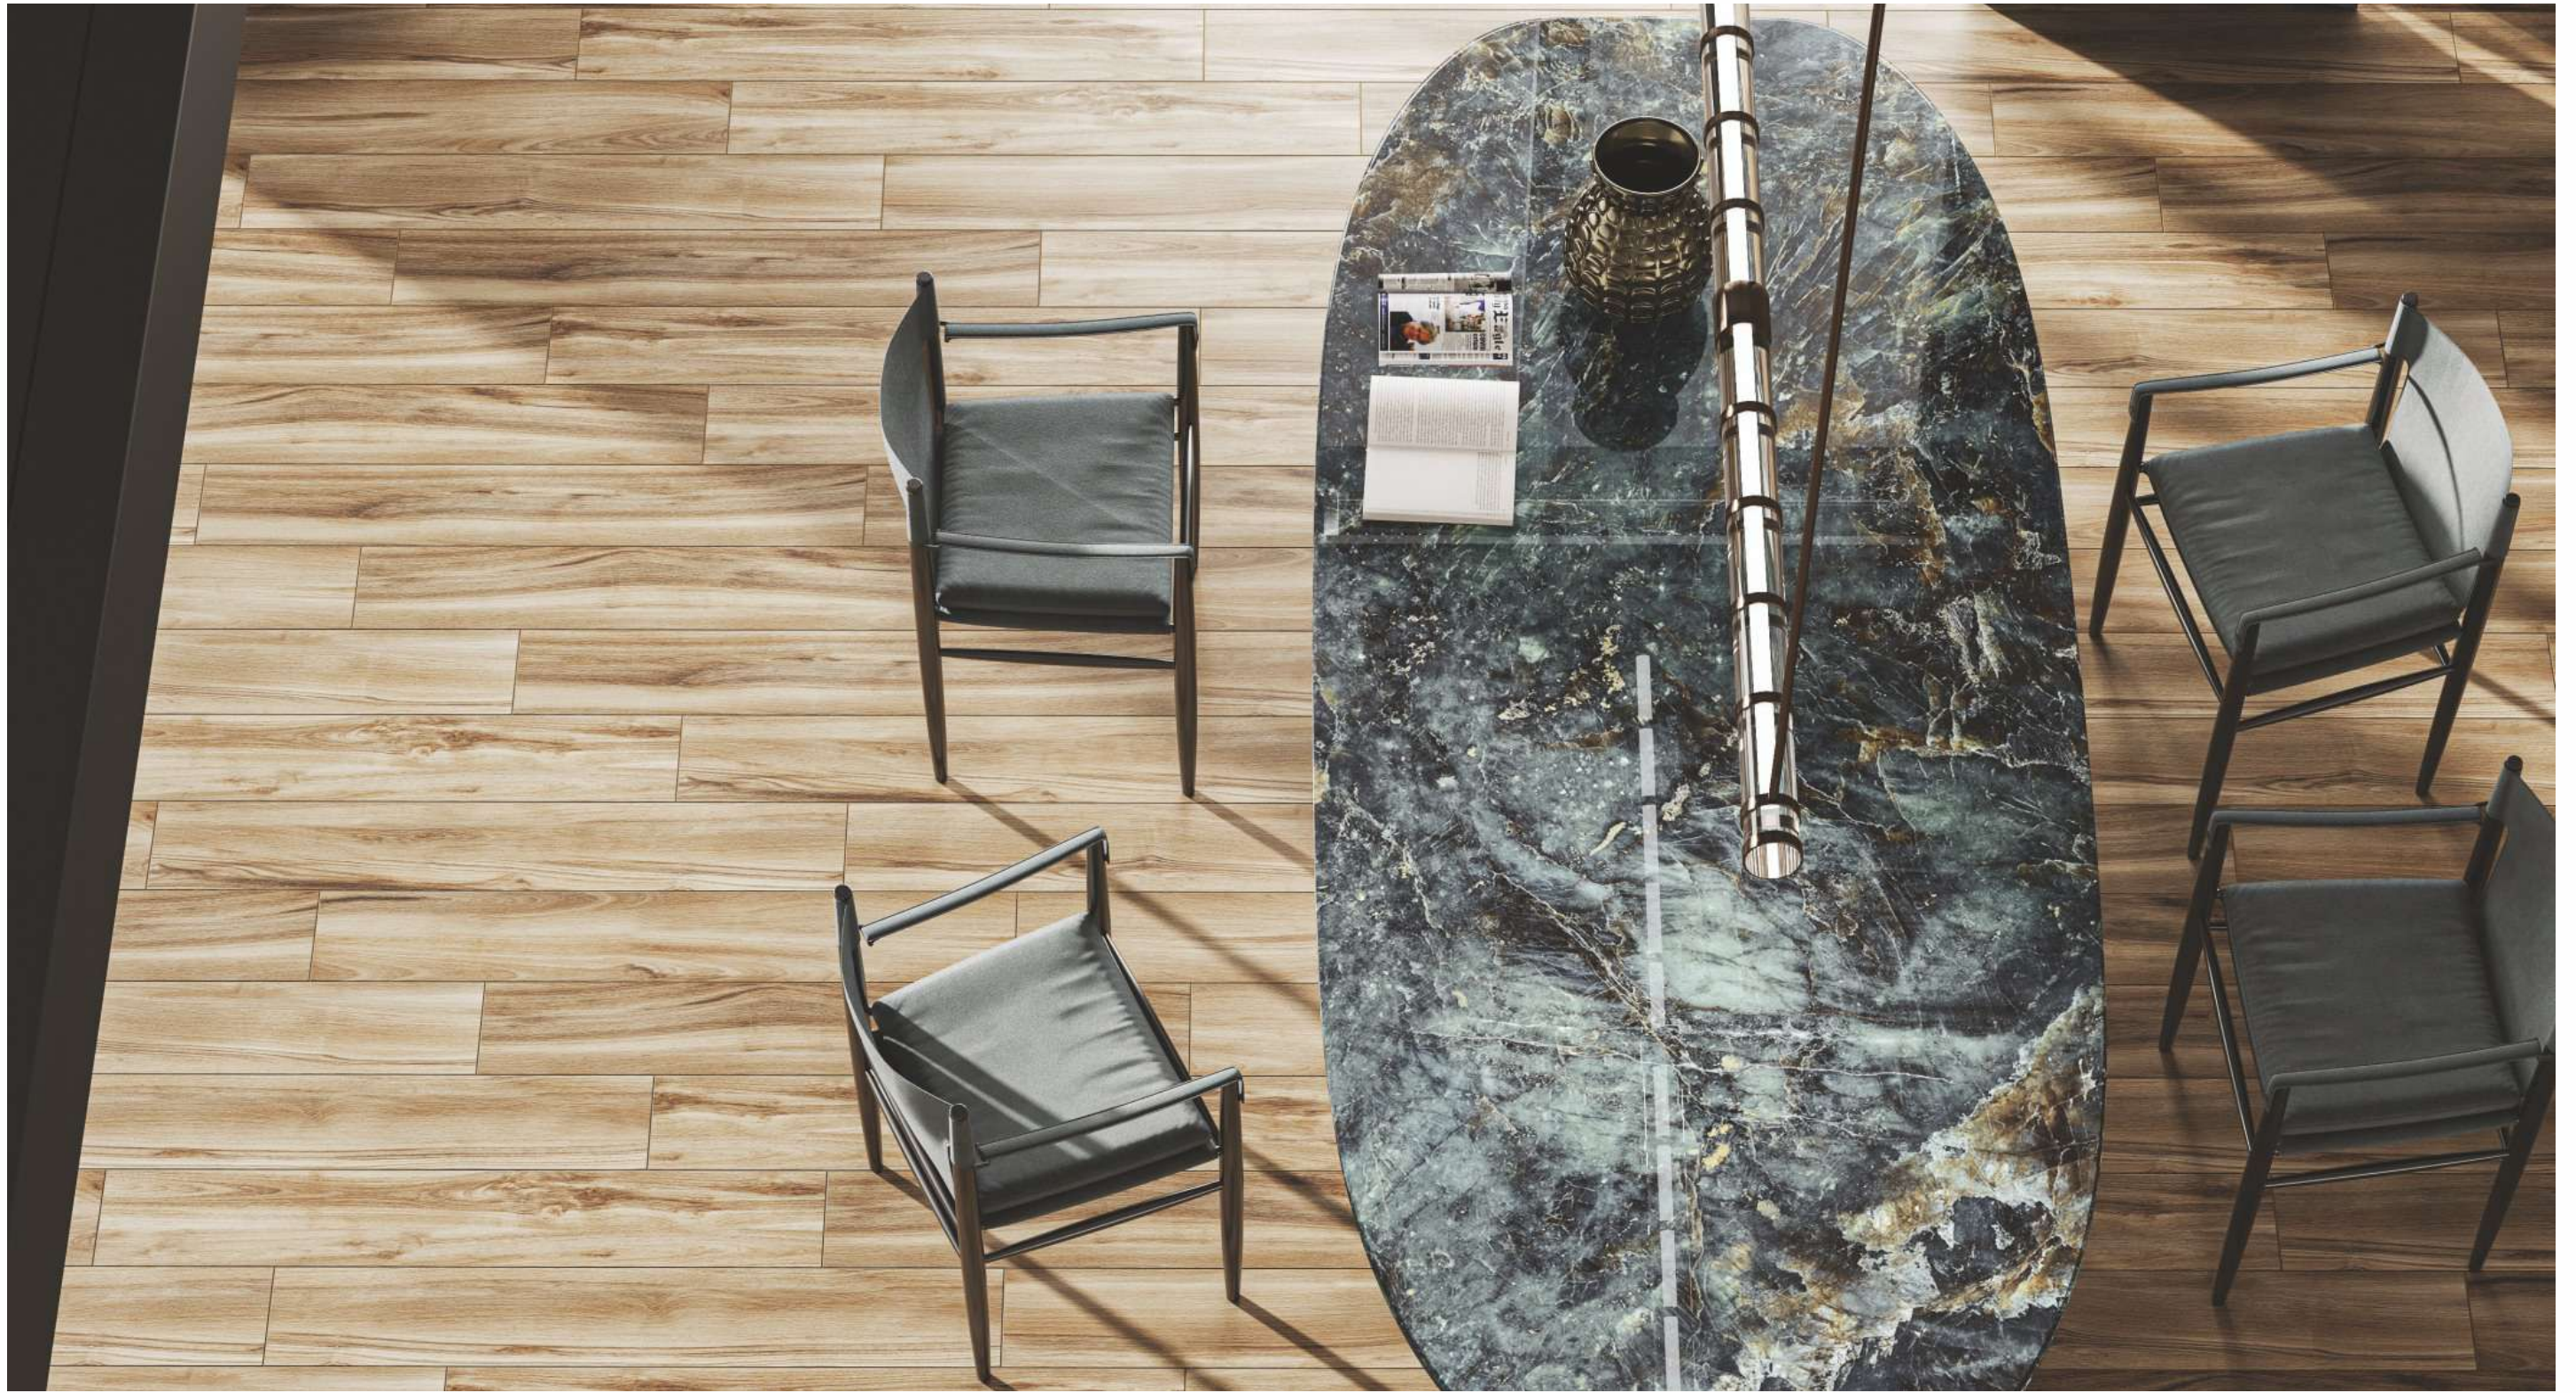

EXPLORE IN
AUGMENTED REALITY
(only for iphone)

COL
OR
BODY | 15MM

**LAIDER
GREEN**

SIZE

80X320 CM, 80X240 CM

BODY

COLORBODY

THICKNESS