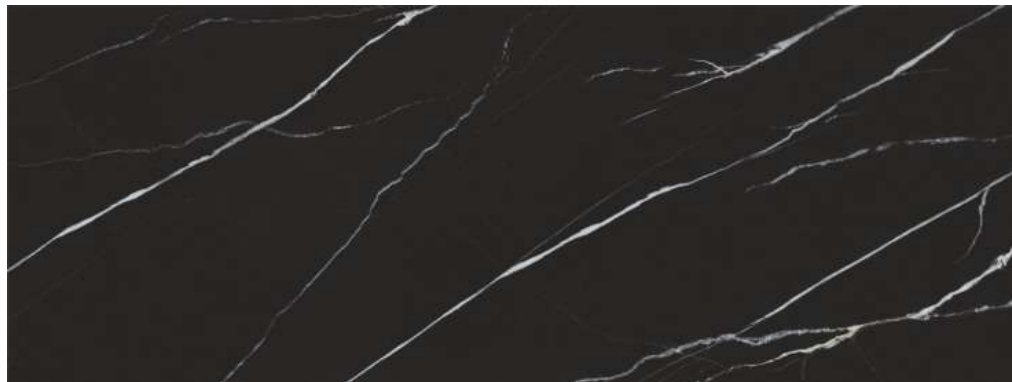

AVAILABLE SURFACE

120X320 CM, 80X320 CM, 80X240 CM

15MM BLACK COLOR BODY

MARQUINA

EXPLORE IN
360° DOME MOCKUP

EXPLORE IN
AUGMENTED REALITY
(only for iphone)

COL
OR
BODY | 15MM