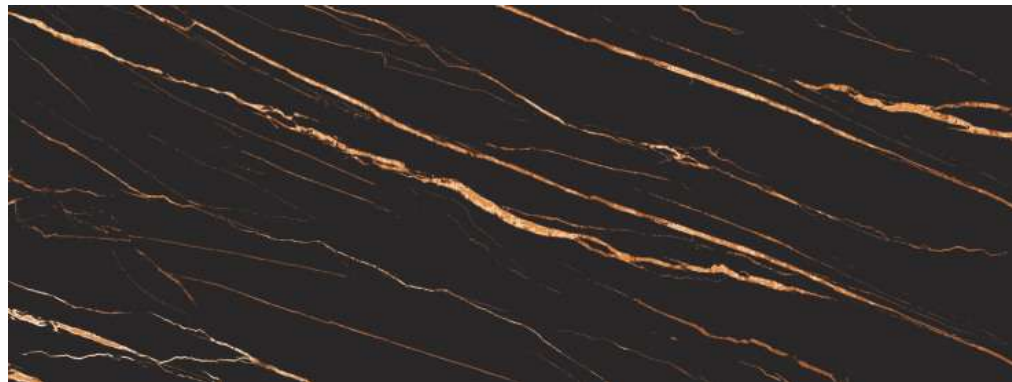

AVAILABLE SURFACE

120X320 CM, 80X320 CM, 80X240 CM

15MM BLACK COLOR BODY

SAHARA NOIR

EXPLORE IN
360° DOME MOCKUP

EXPLORE IN
AUGMENTED REALITY
(only for iphone)

COL
OR
BODY | 15MM