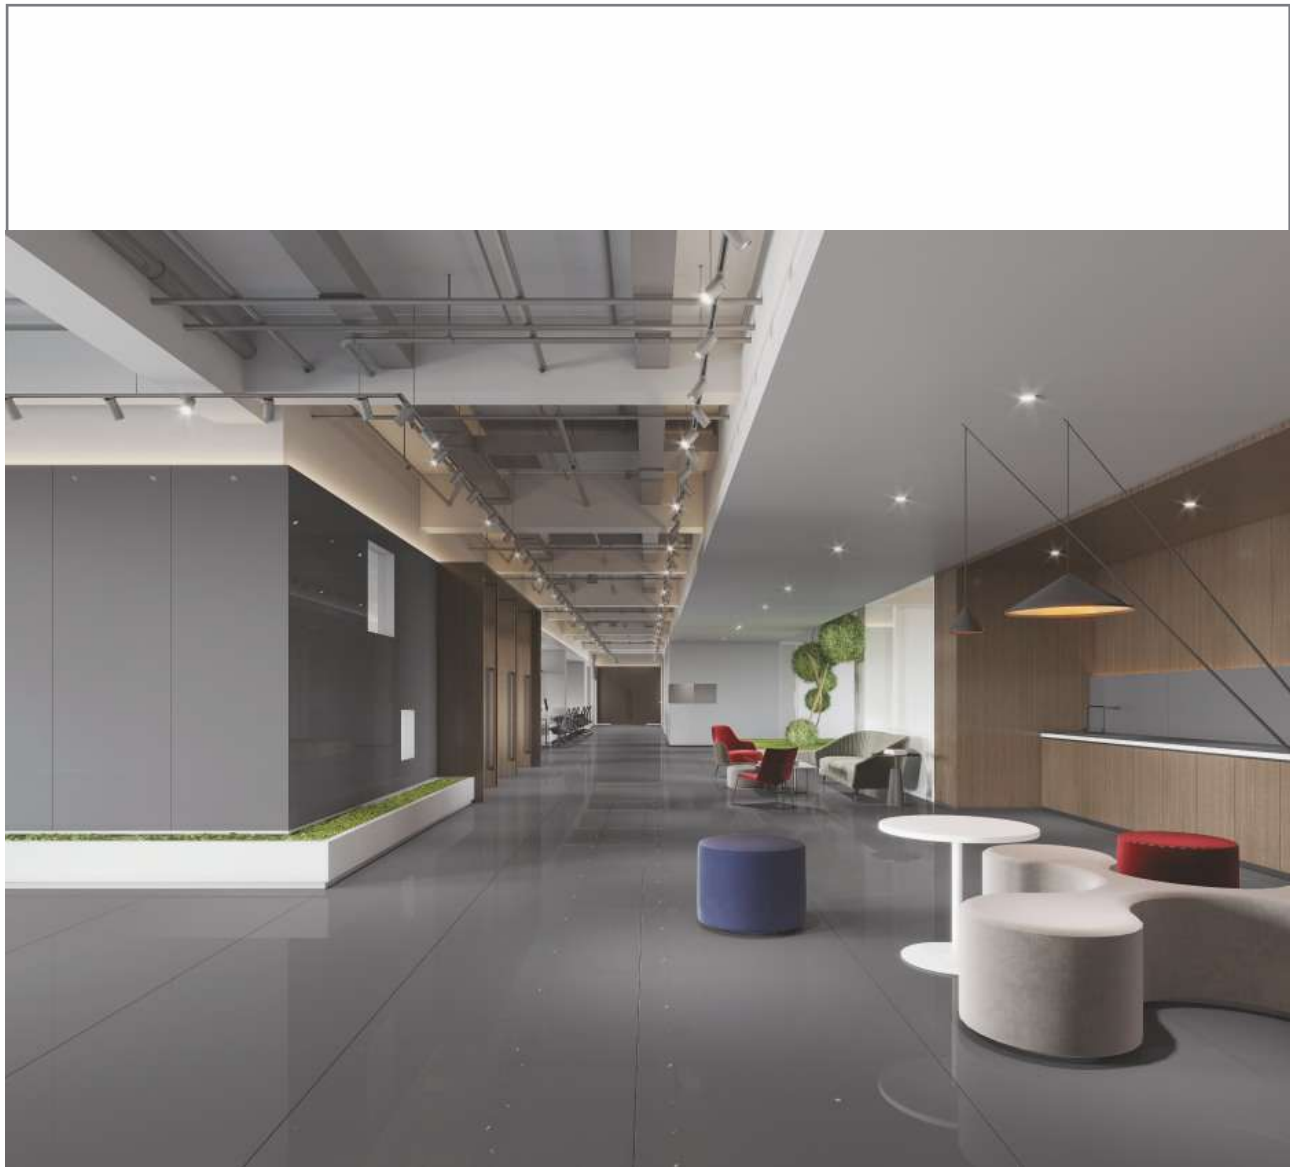

15 MM FULL BODY

BROWN

EXPLORE IN
360° DOME MOCKUP

EXPLORE IN
AUGMENTED REALITY
(only for iphone)

FU
LL
BODY | 15MM

AVAILABLE SURFACE

80X240 CM, 80X300 CM

15 MM FULL BODY