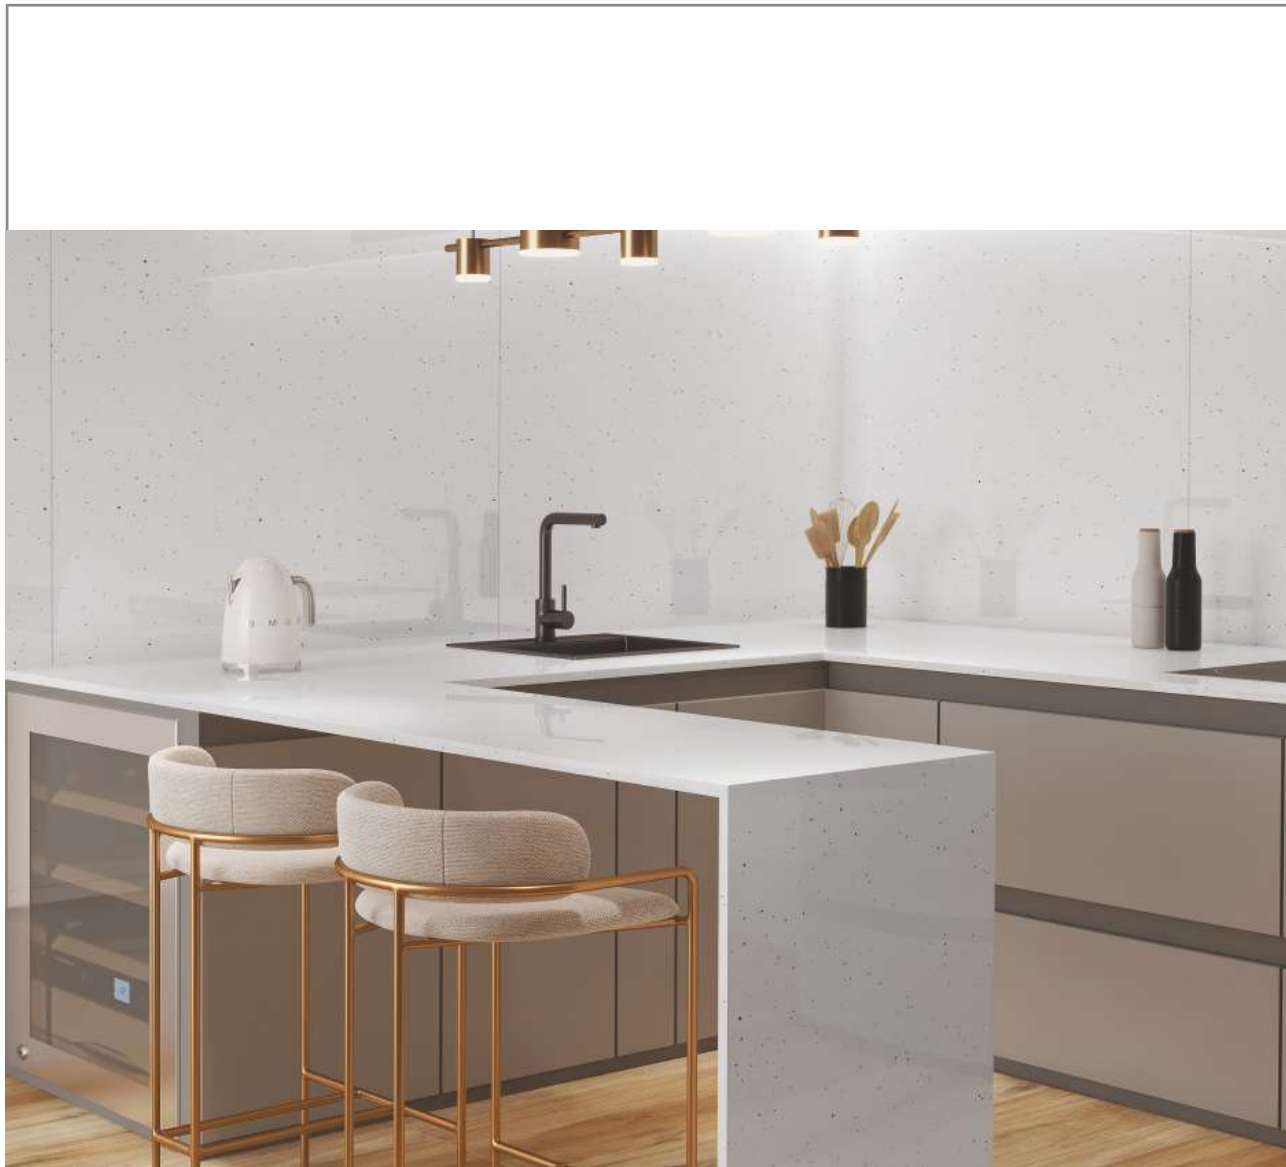

AVAILABLE SURFACE

80X240 CM, 80X300 CM

15 MM FULL BODY

SNP VERDE

EXPLORE IN
360° DOME MOCKUP

EXPLORE IN
AUGMENTED REALITY
(only for iPhone)

FULL
BODY 15MM

AVAILABLE SURFACE