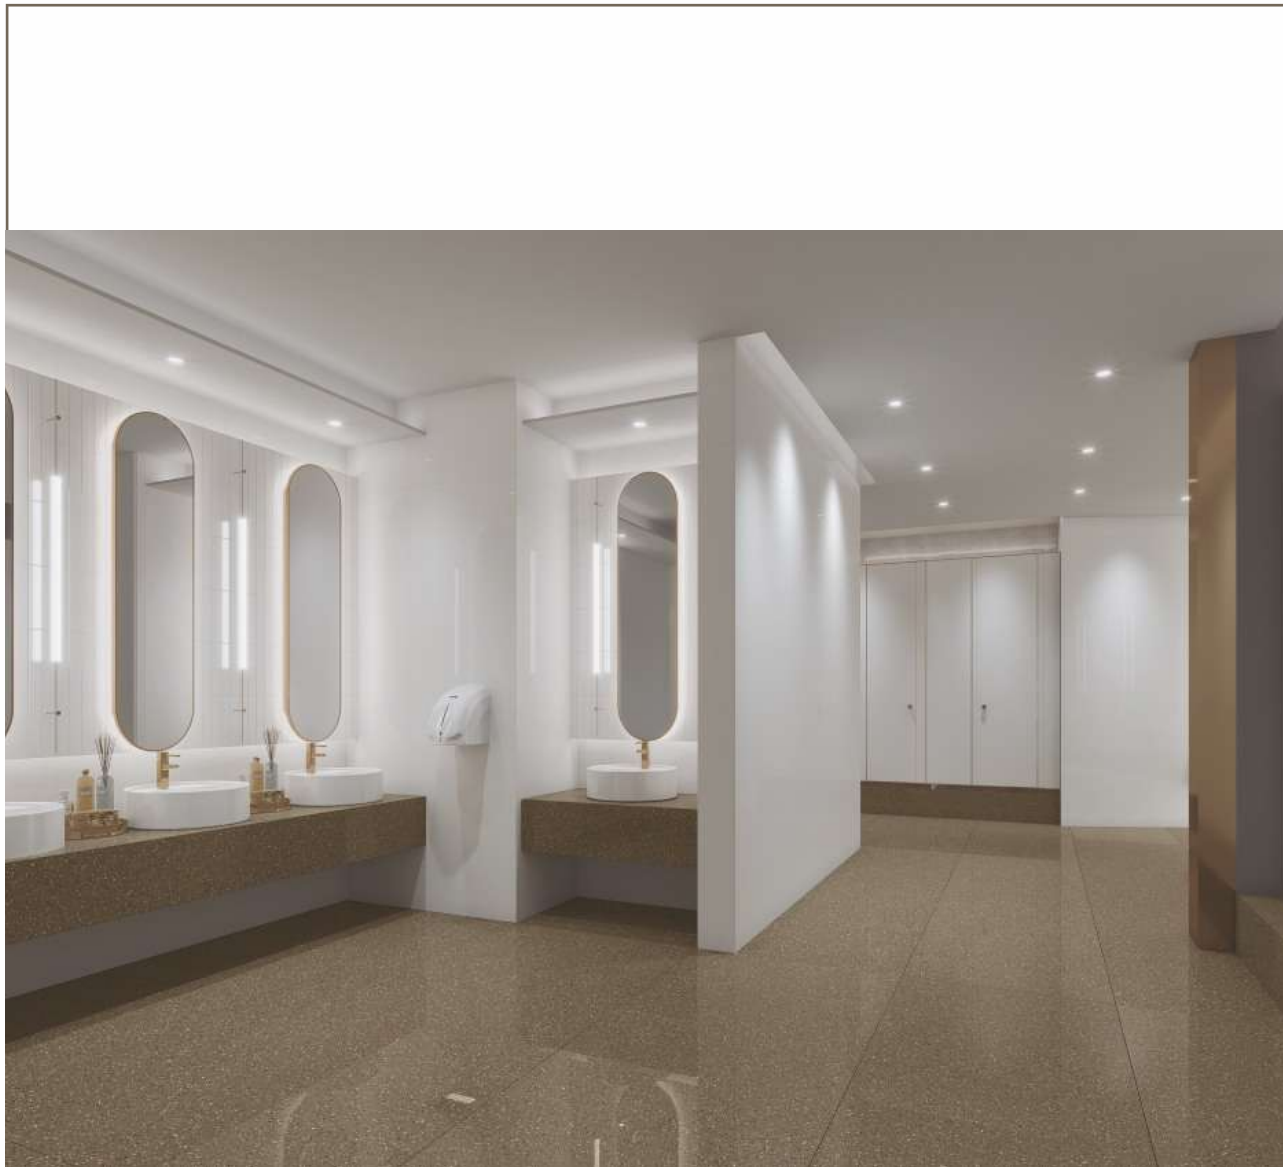

AVAILABLE SURFACE