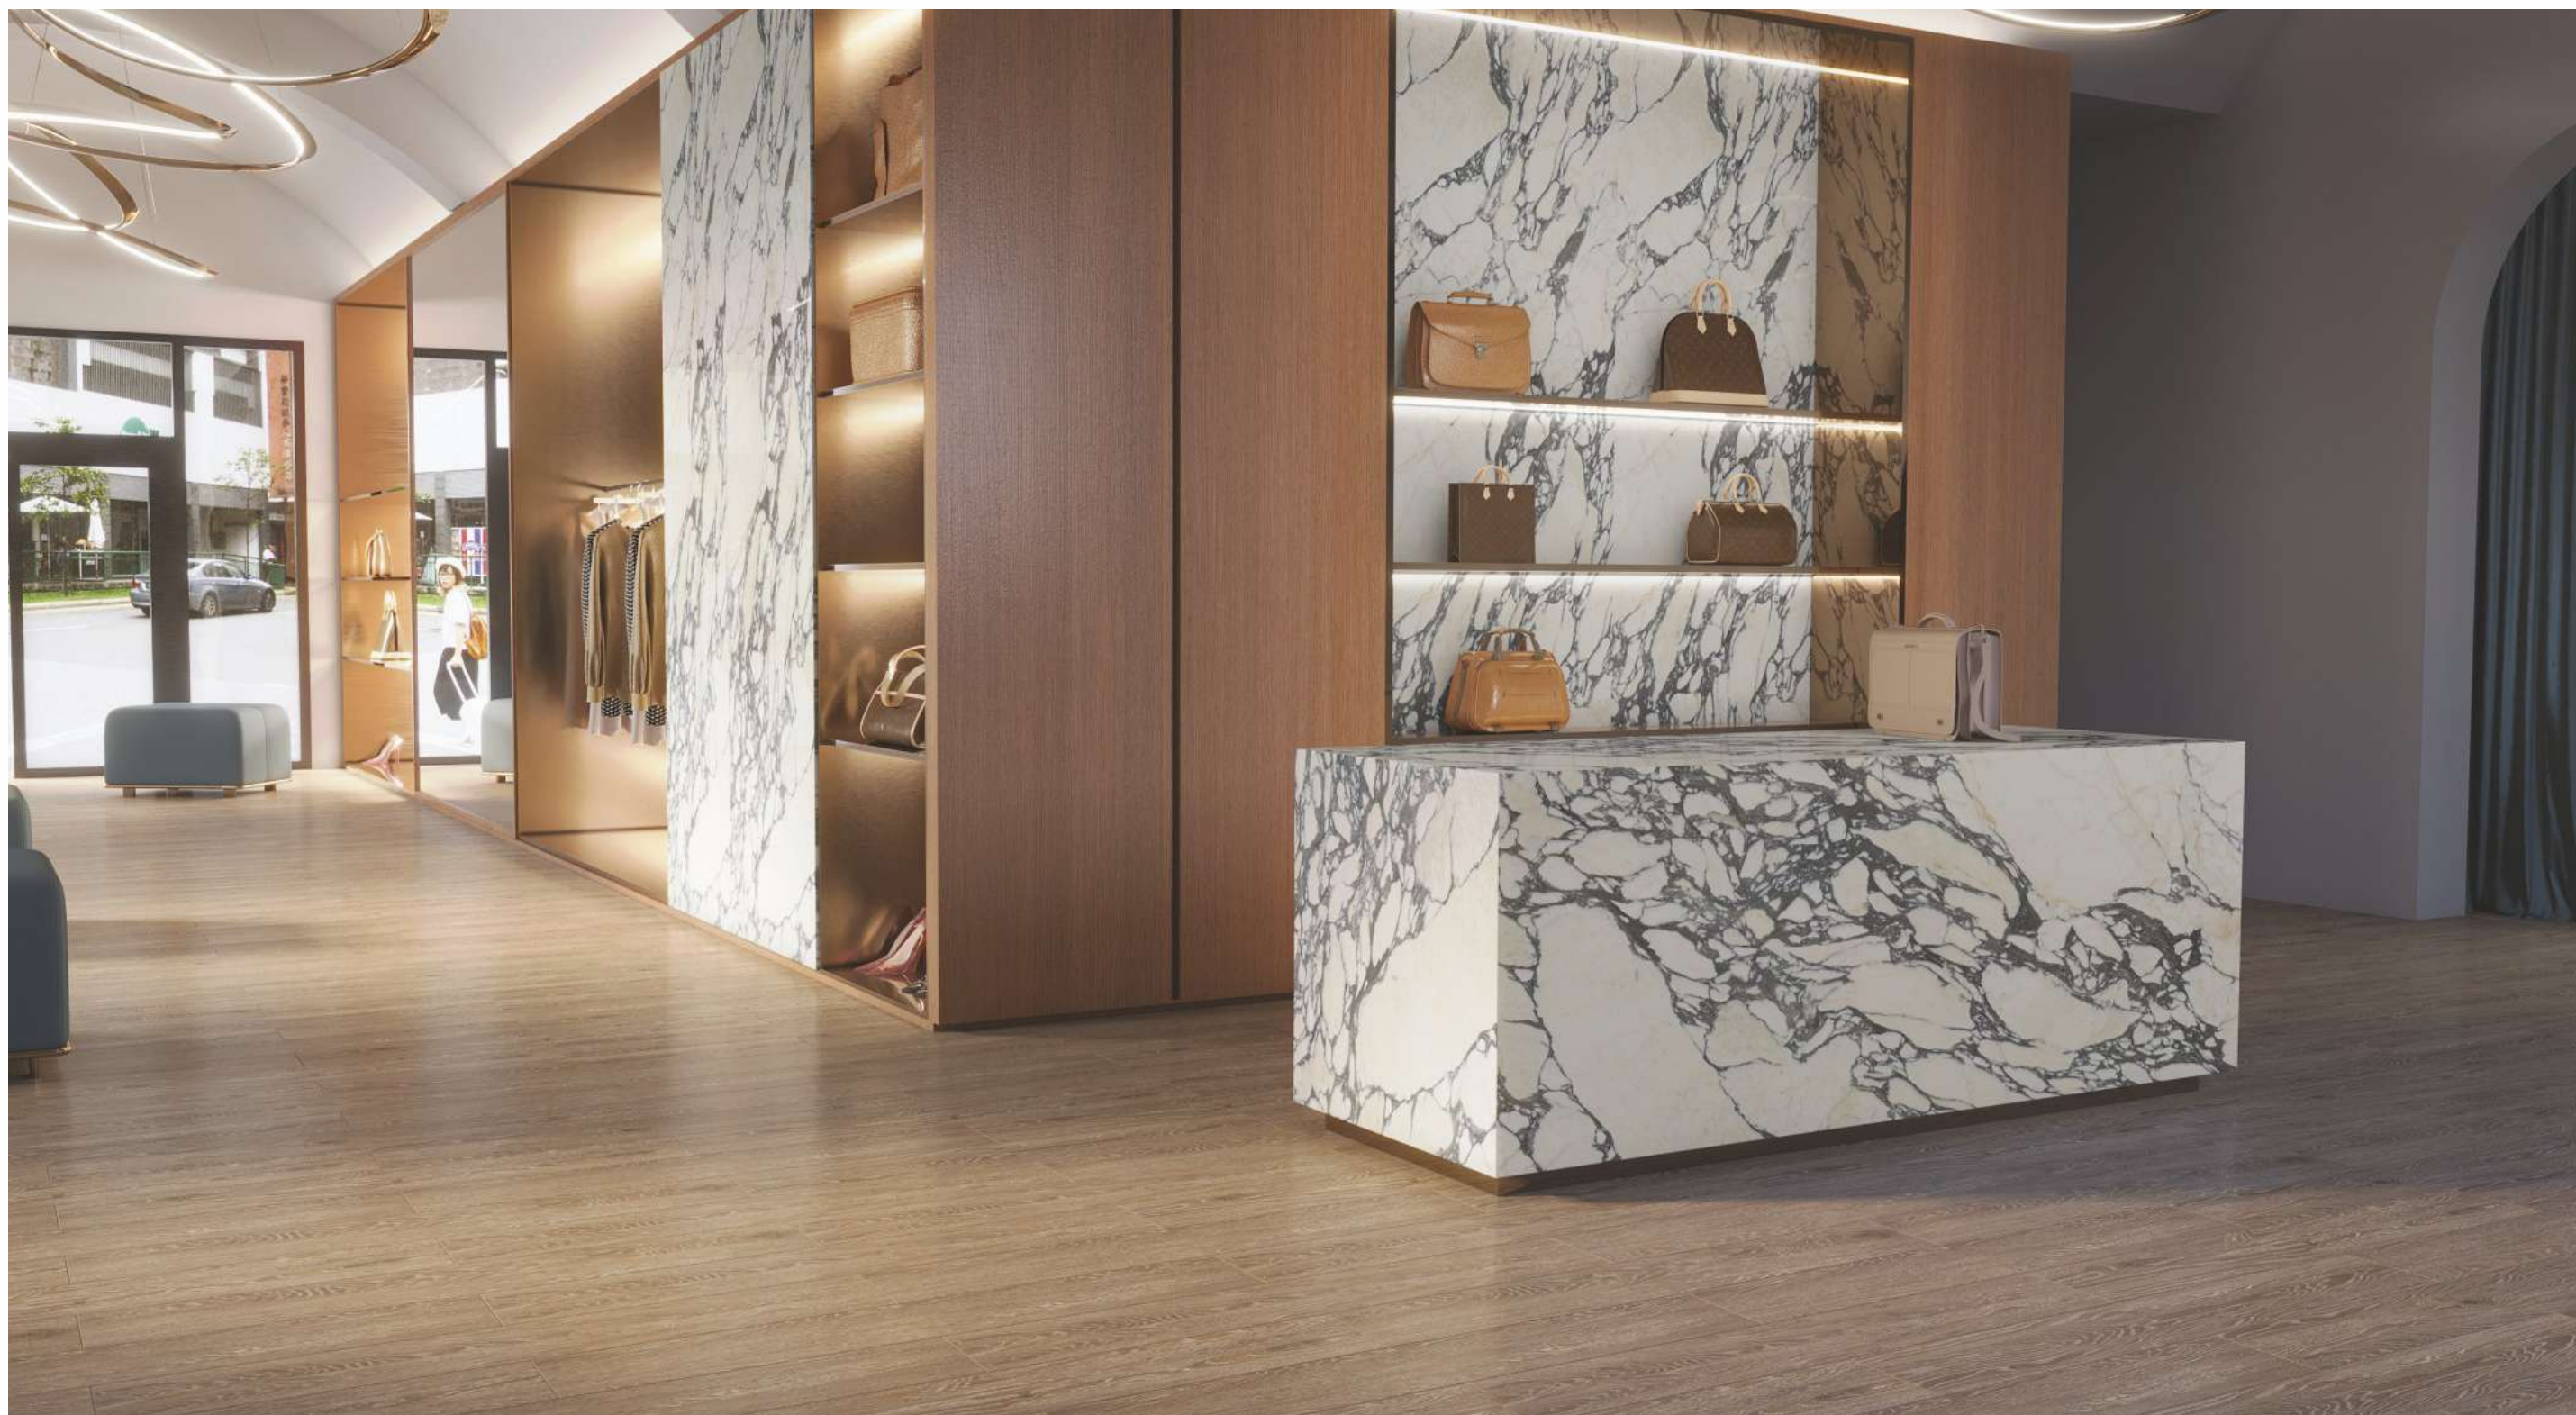

**ARBESCATO
CORCHIA**

SIZE

120X320 CM, 80X320 CM, 80X240 CM

BODY

COLORBODY

THICKNESS

15 MM

FINISH

GLOSSY/ MATT