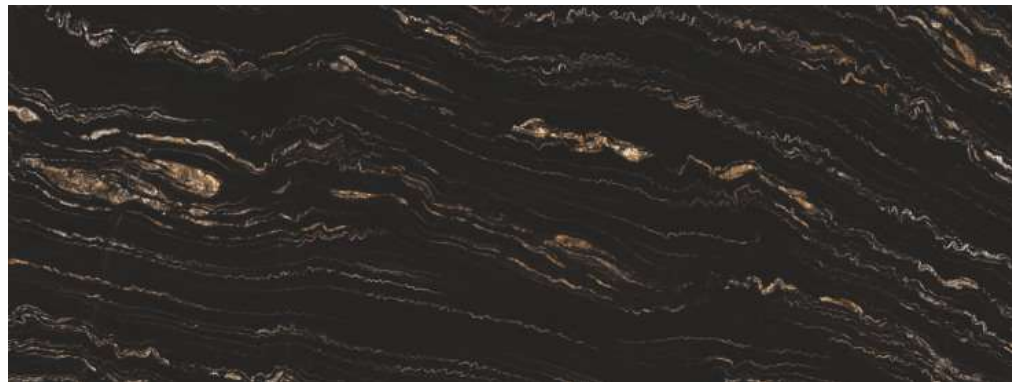

AVAILABLE SURFACE

120X320 CM, 80X320 CM, 80X240 CM

15 MM BLACK COLOR BODY

BLACK FUSION

EXPLORE IN
360° DOME MOCKUP

EXPLORE IN
AUGMENTED REALITY
(only for iphone)

COL
OR
BODY | 15MM