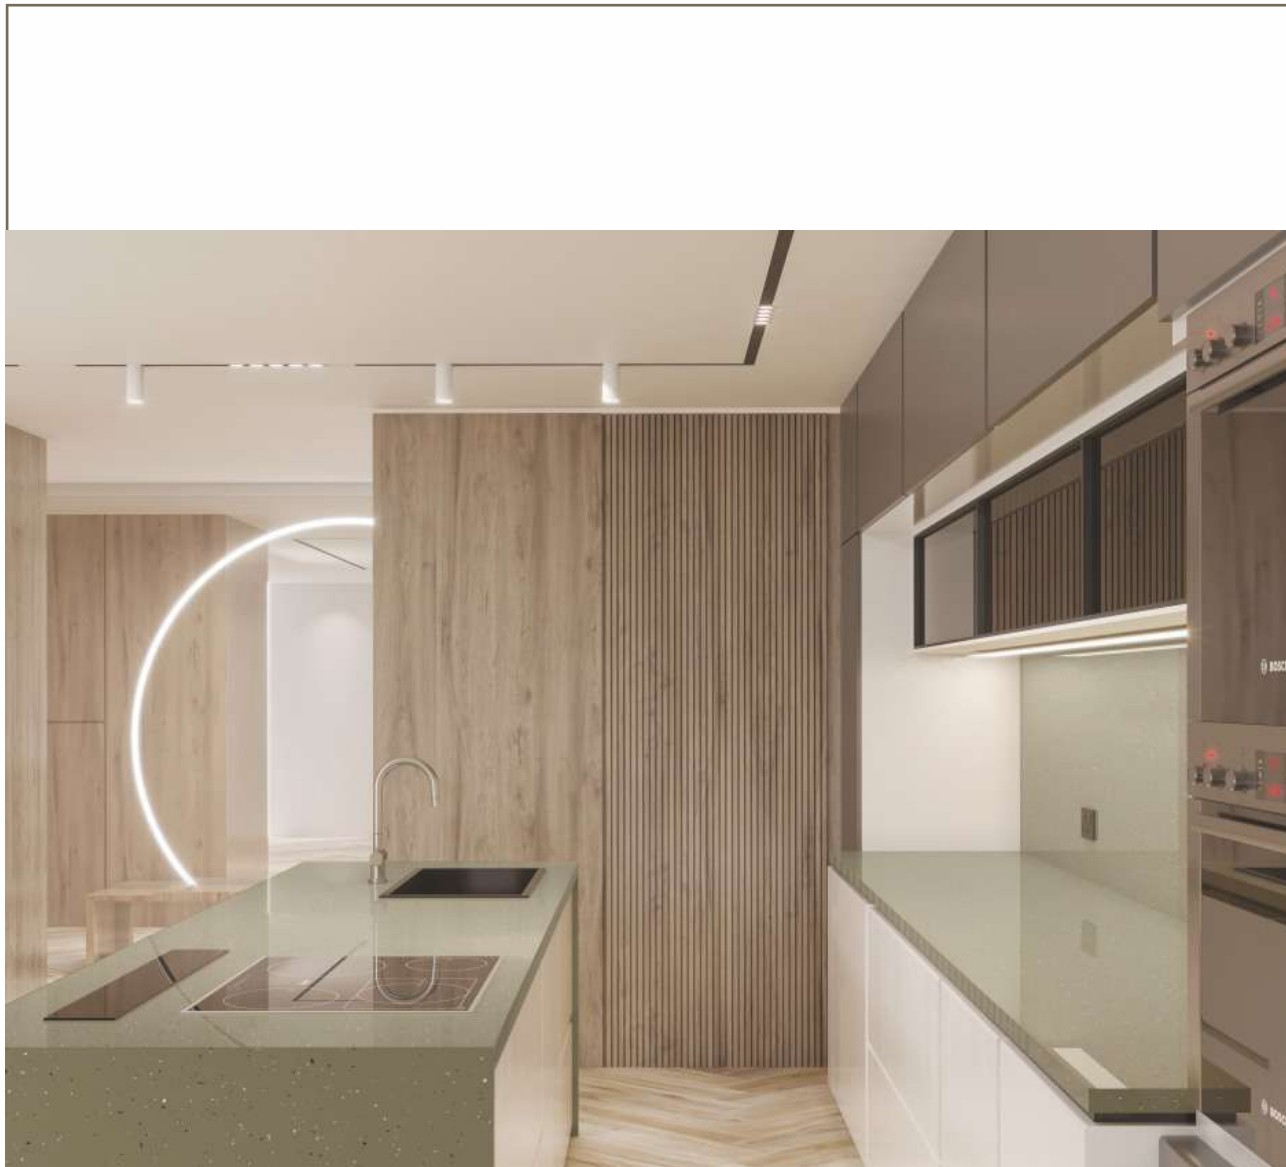

FULL
BODY 15MM

AVAILABLE SURFACE

80X240 CM, 80X300 CM

15 MM FULL BODY

SNP MASHAROOM

EXPLORE IN
360° DOME MOCKUP

EXPLORE IN
AUGMENTED REALITY
(only for iPhone)

FULL
BODY 15MM