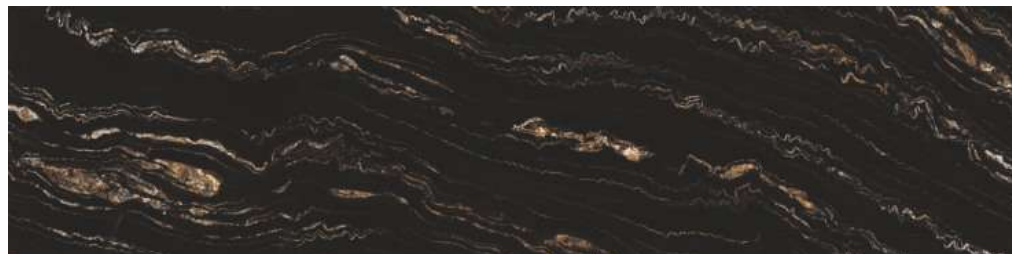

AVAILABLE SURFACE

120X320 CM, 80X320 CM, 80X240 CM

15 MM BLACK COLOR BODY

BLACK FUSION

EXPLORE IN
360° DOME MOCKUP

EXPLORE IN
AUGMENTED REALITY
(only for iphone)

COL
OR
BODY | 15MM