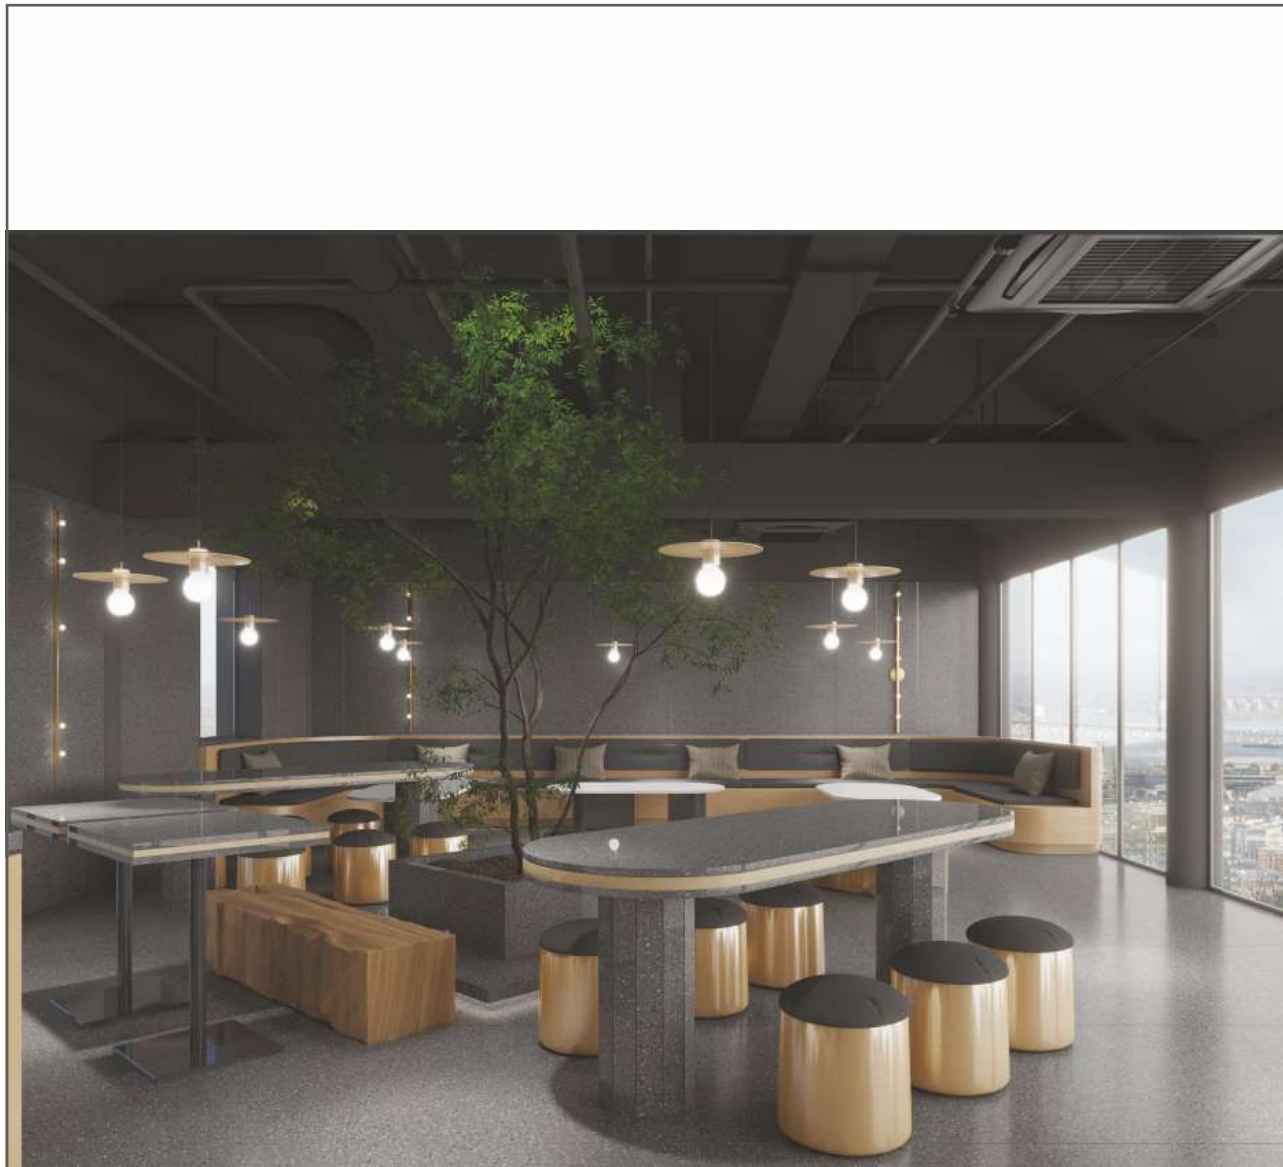

AVAILABLE SURFACE