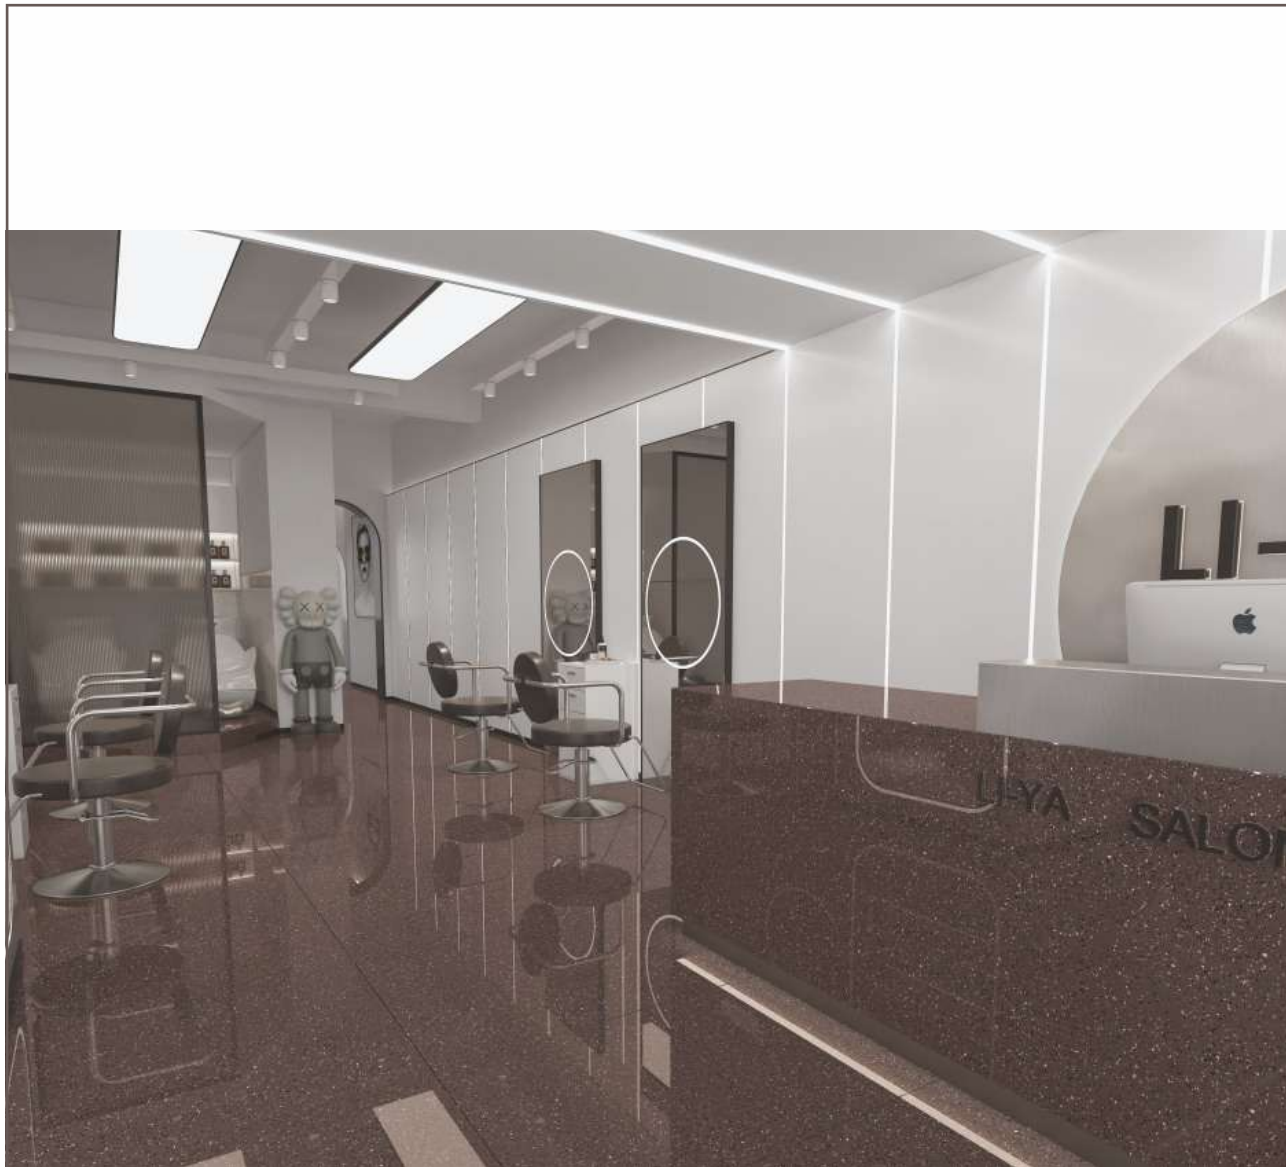

SNP BLACK

EXPLORE IN
360° DOME MOCKUP

EXPLORE IN
AUGMENTED REALITY
(only for iphone)

FU
LL
BODY | 15MM

AVAILABLE SURFACE

80X240 CM, 80X300 CM

15 MM FULL BODY

SNP BROWN