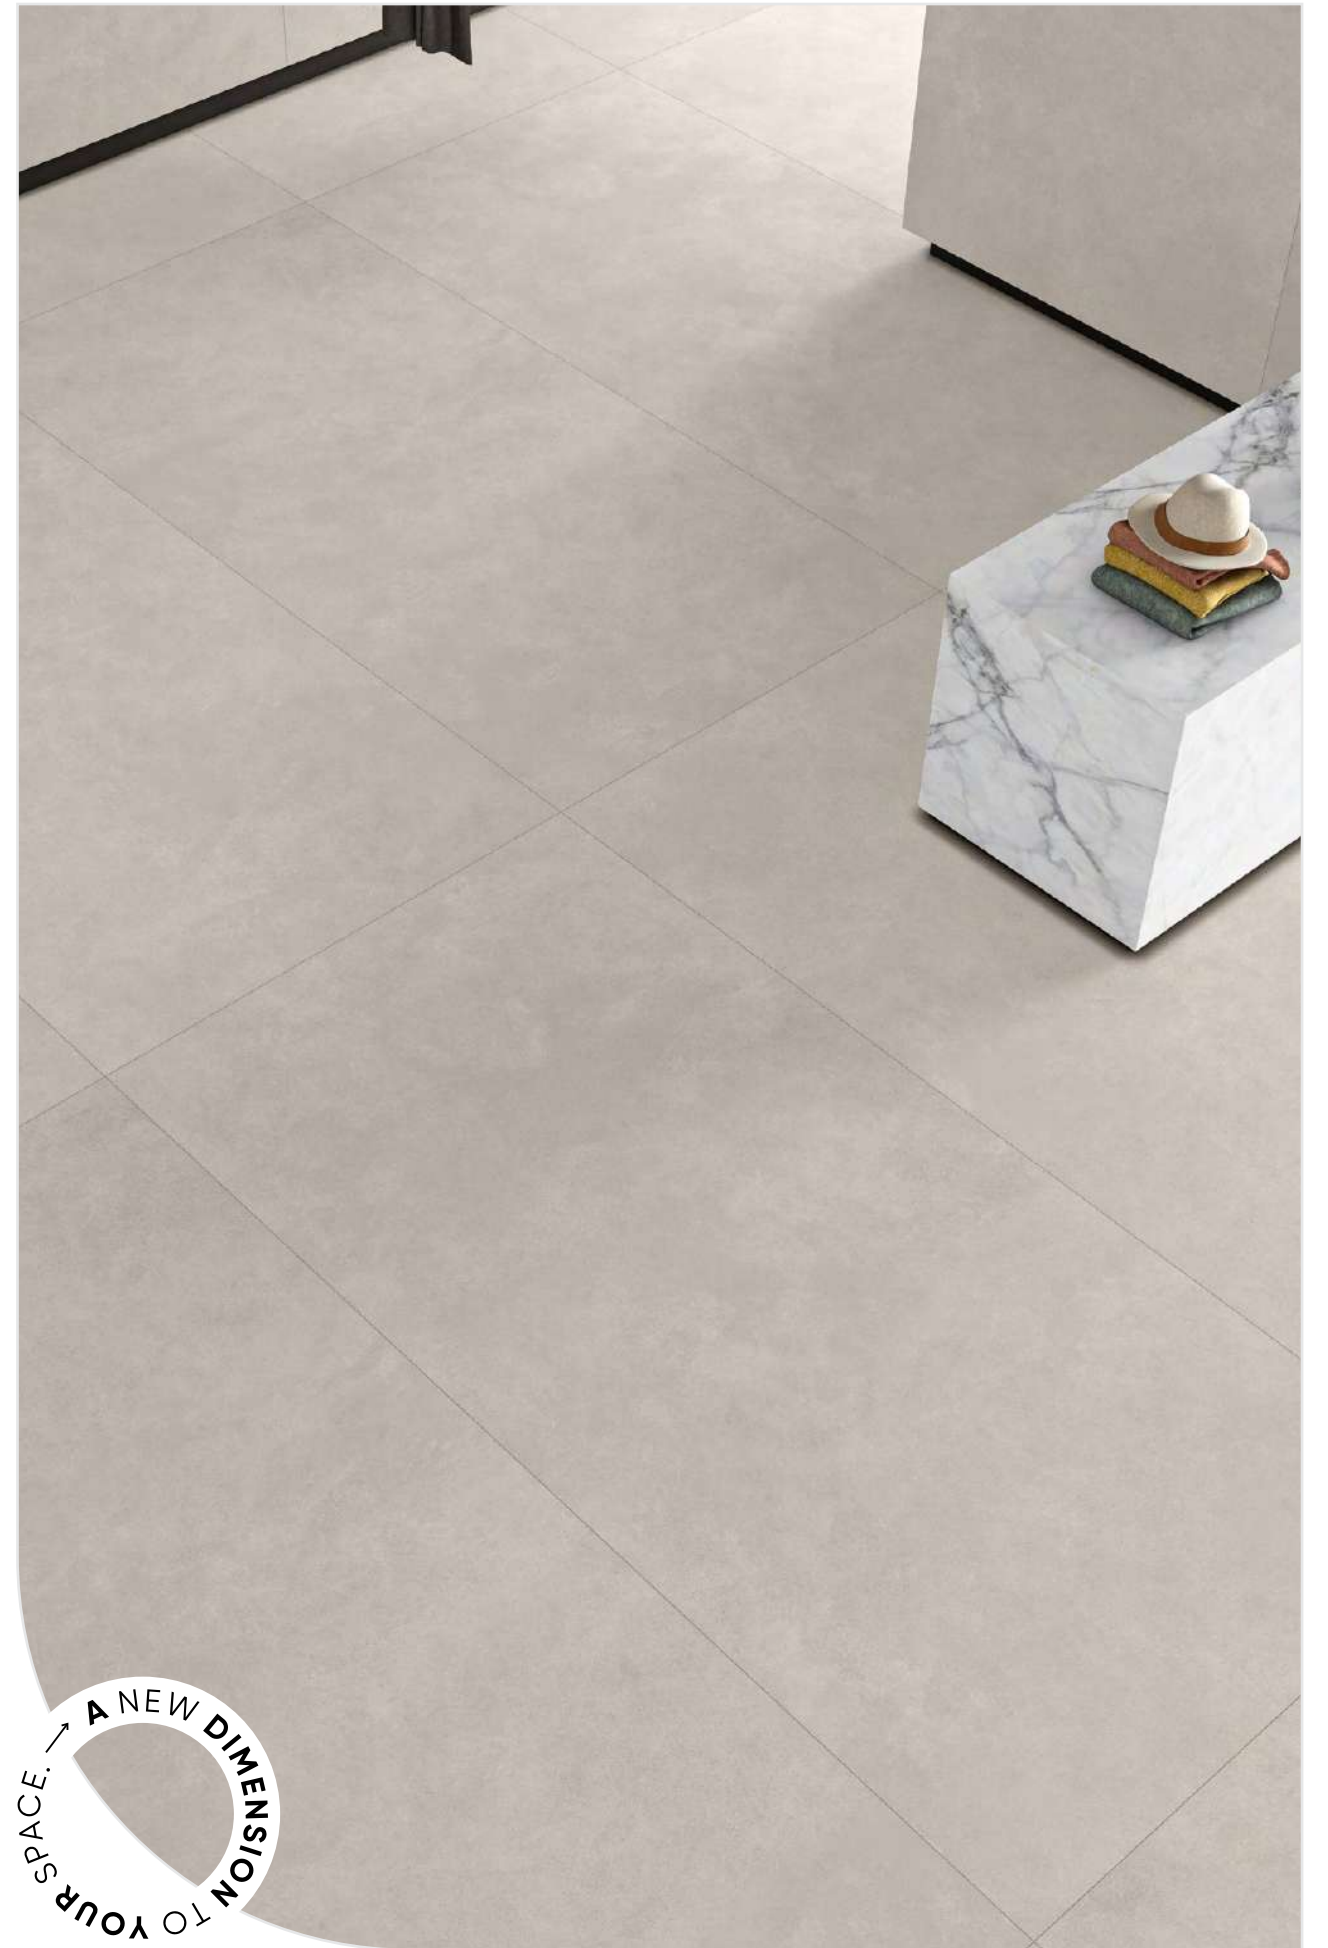

Super High Gloss

POSSIBILITIES

ENDMATCH FEEL

RANDOM FEEL

GRIGIO SIENA
1200x2780mm

ICONA
GREY

A NEW DIMENSION TO YOUR SPACE.

ICONA
GREY