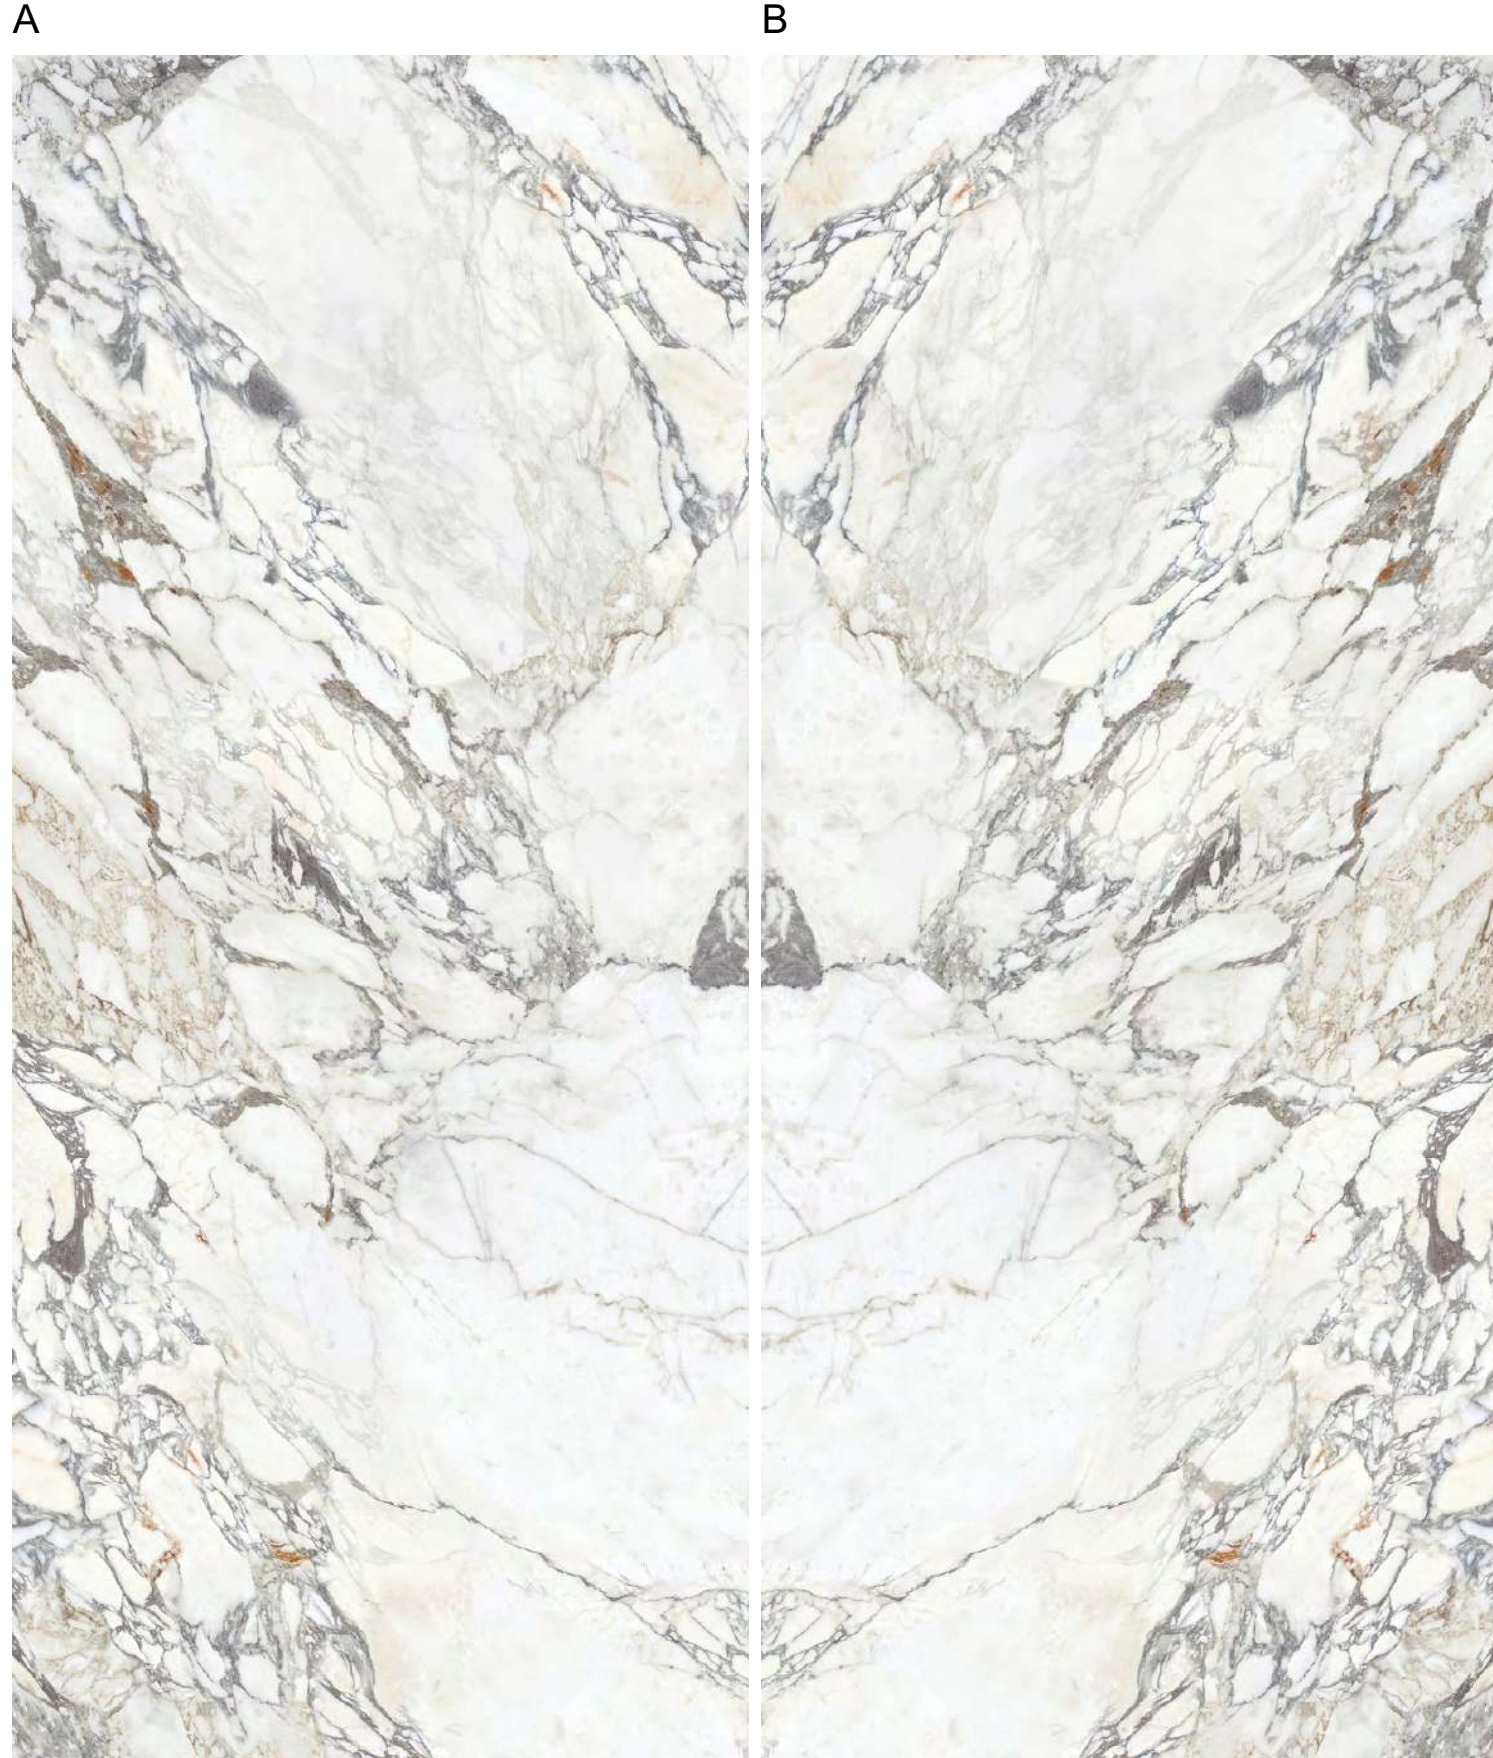

Amalgamation of
magnificence and supremacy.

ARBESCATO

AVAILABLE
SIZE & FINISH

1200x2780 mm

Super High Gloss

bookmatch