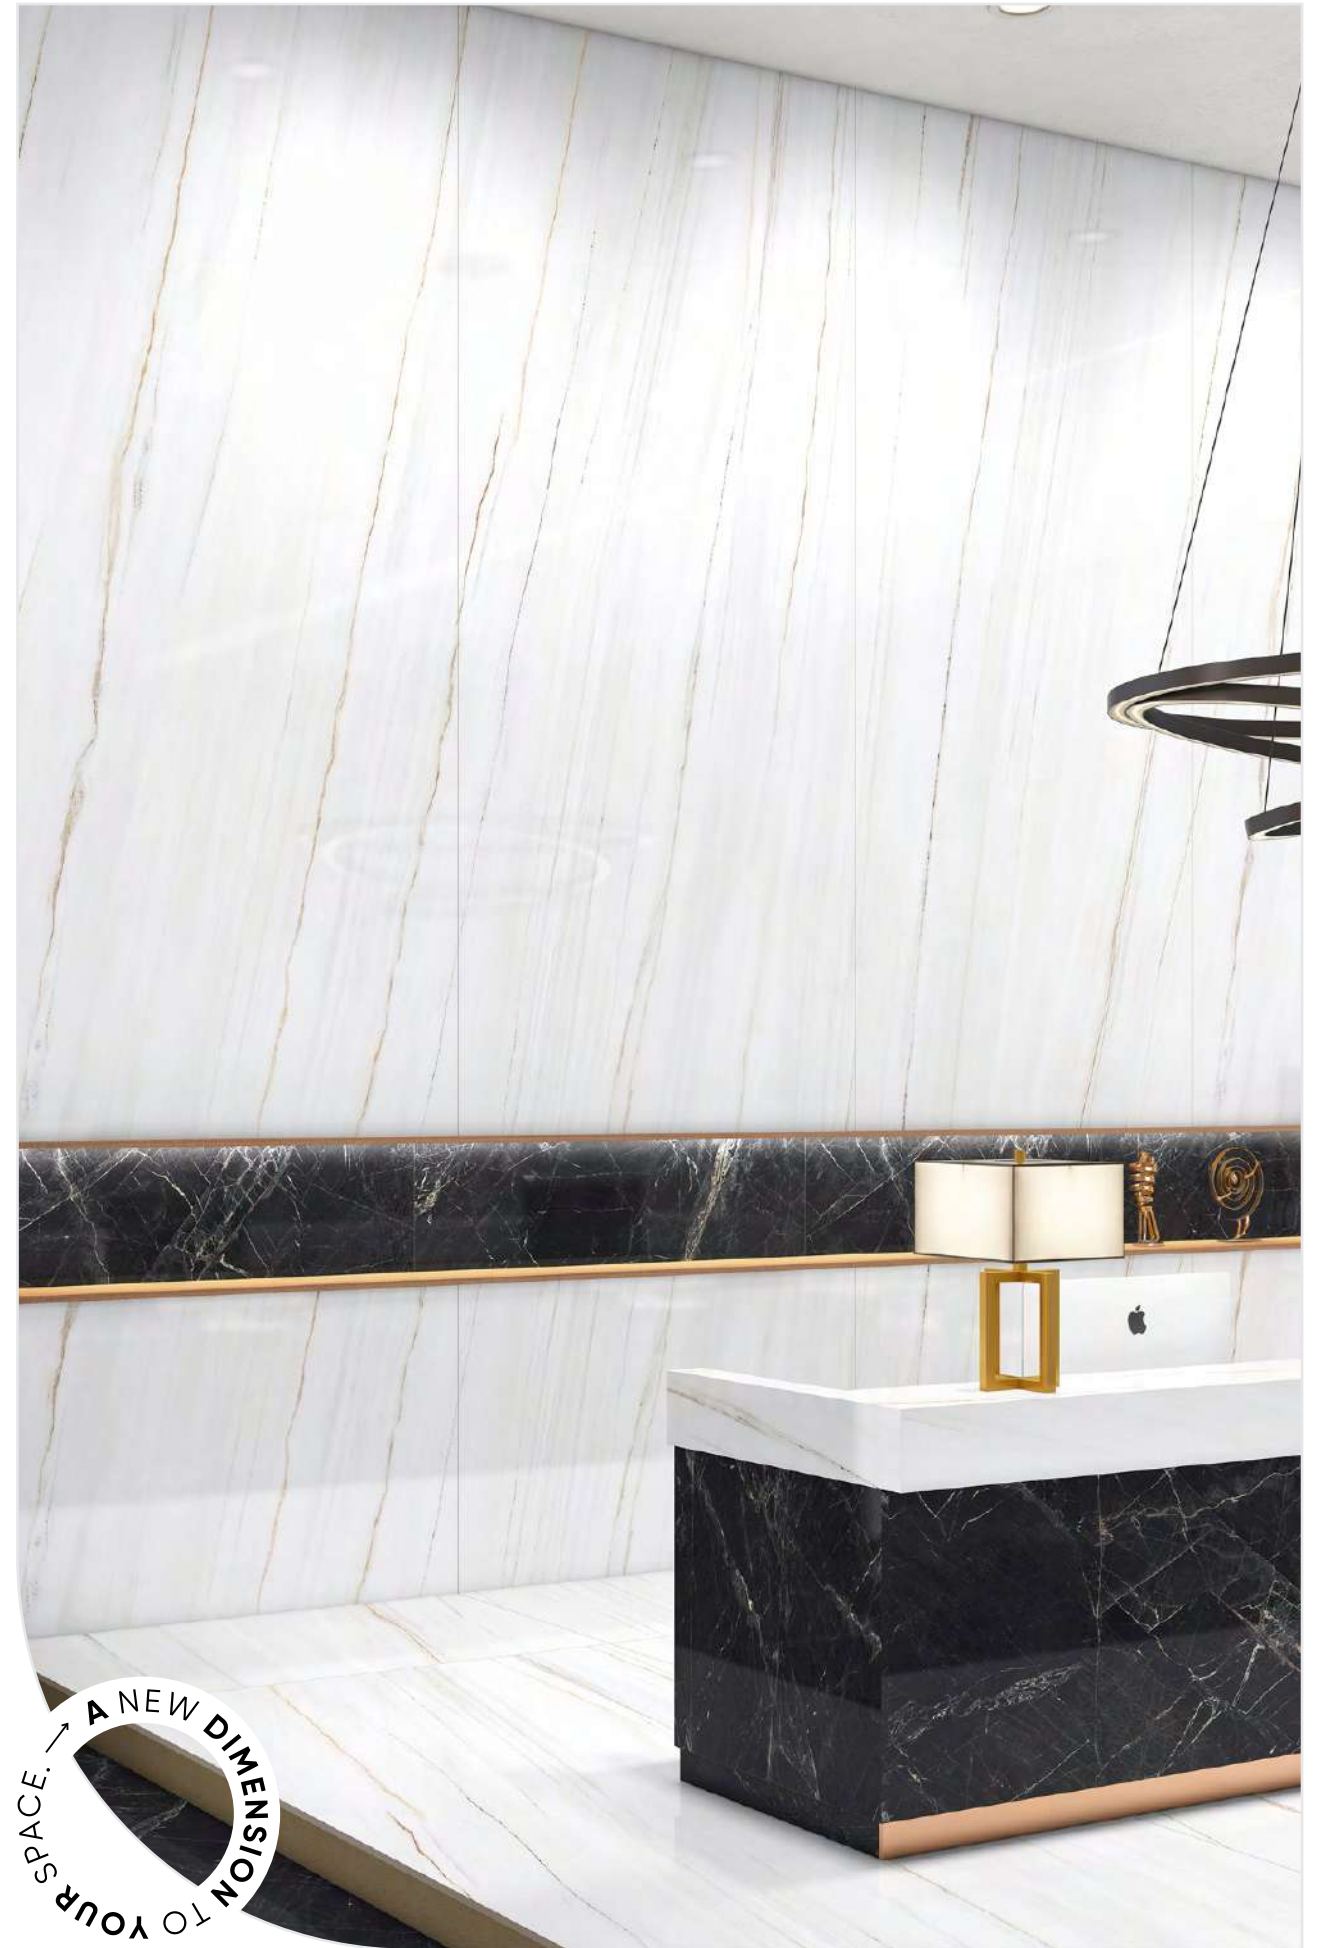

ROYAL
MERQUINA

AVALABLE
SIZES & FINISH

1200x2780 mm
1200x1200 mm
600 x1200 mm

HIGH GLOSS

A NEW DIMENSION
TO YOUR SPACE.

BIANCO
LASA

A NEW DIMENSION TO YOUR SPACE.

BIANCO
LASA