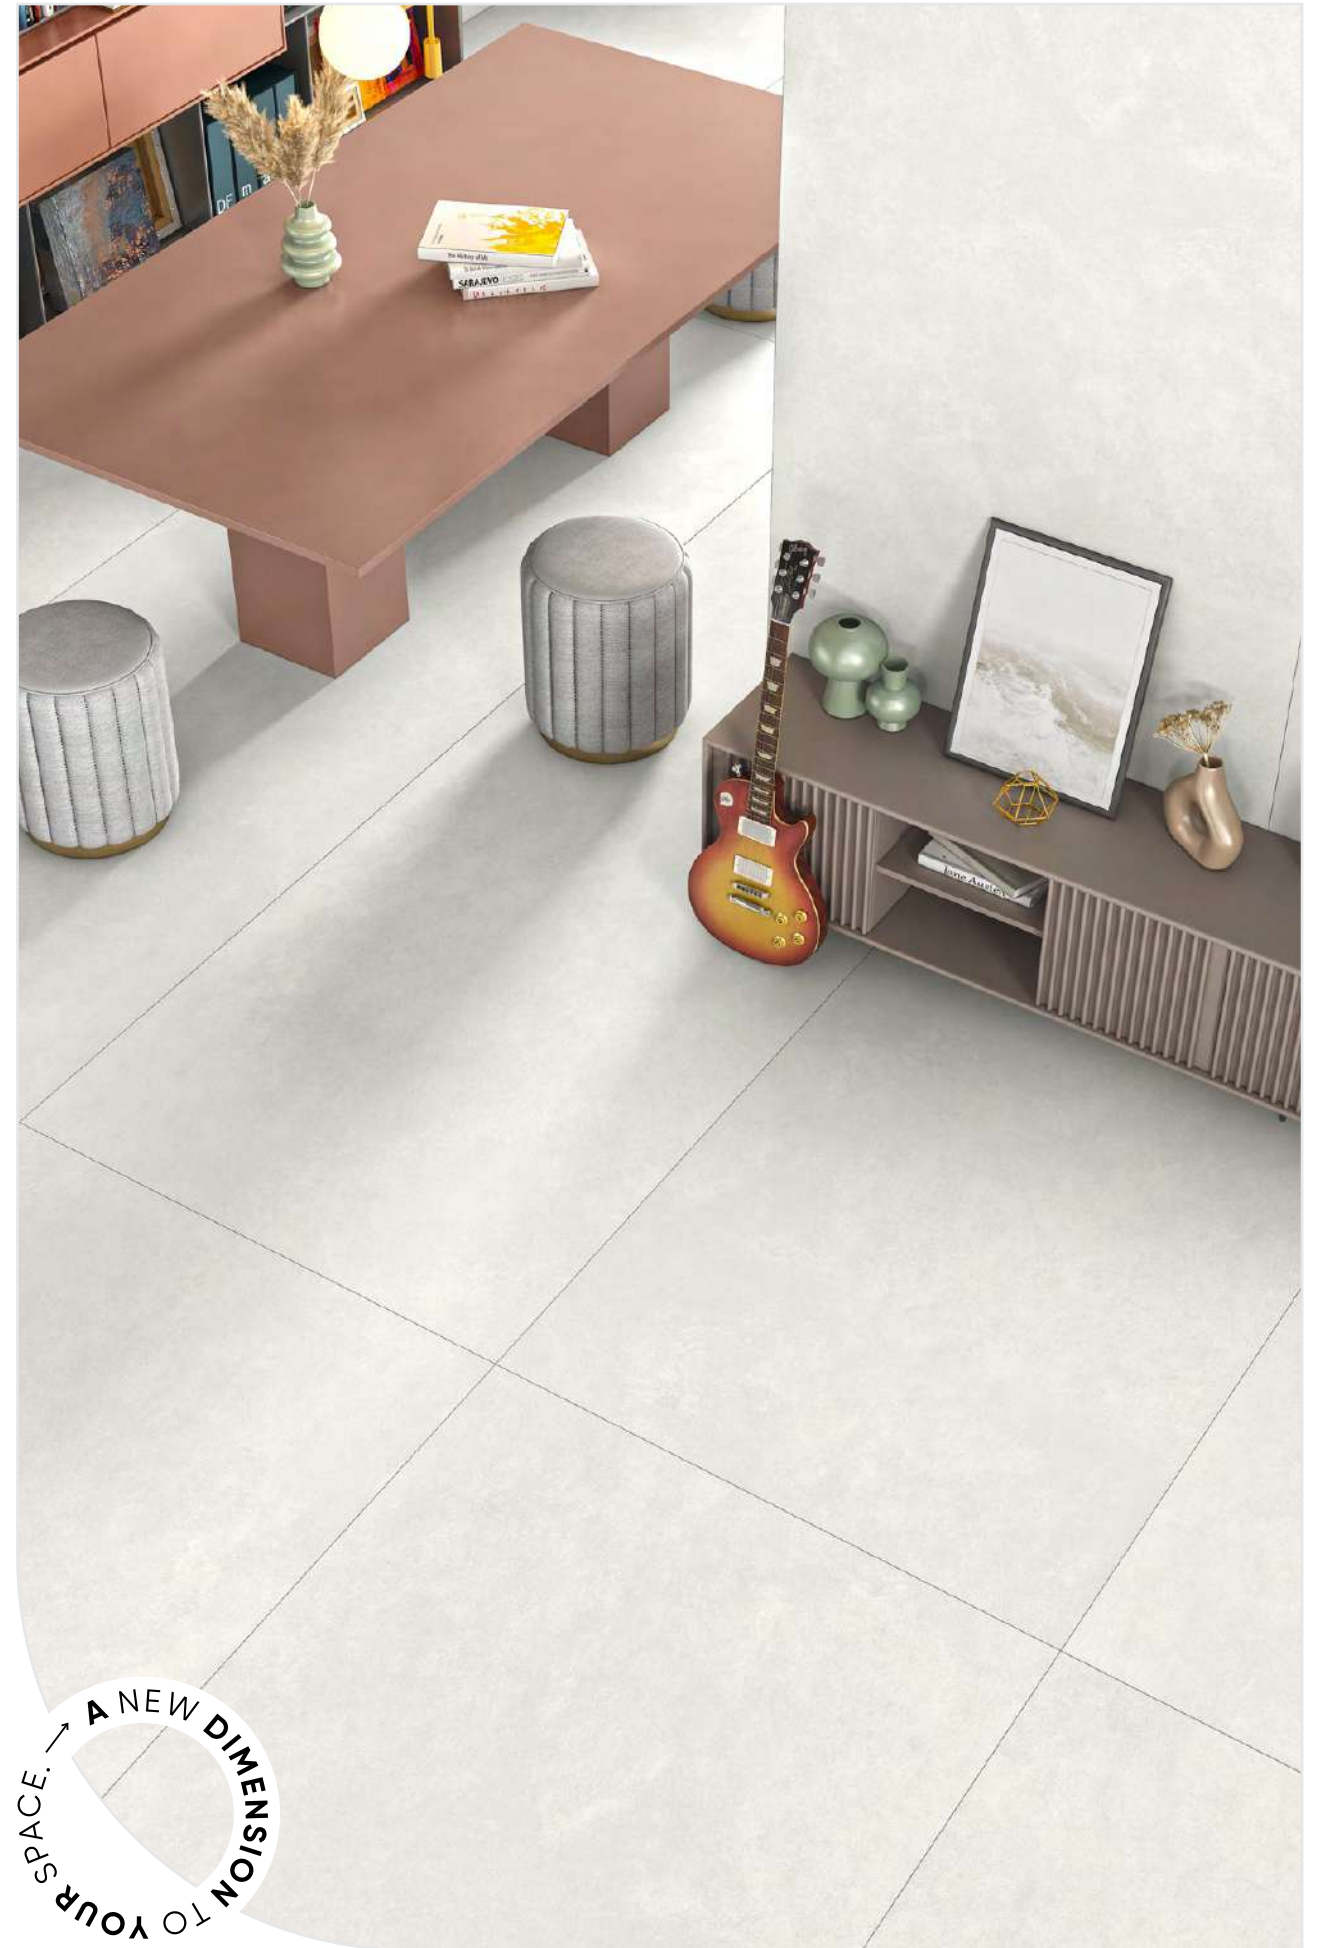

ICONA
SLATE

Unexpected personal styles
unleashed by new, vibrant shades of colour.

ICONA
SLATE

AVALABLE
SIZES & FINISH

1200x2780 mm
1200x1200 mm
600 x1200 mm

TECH. MATT

ICONA
BIANCO

→ A NEW DIMENSION
TO YOUR SPACE.