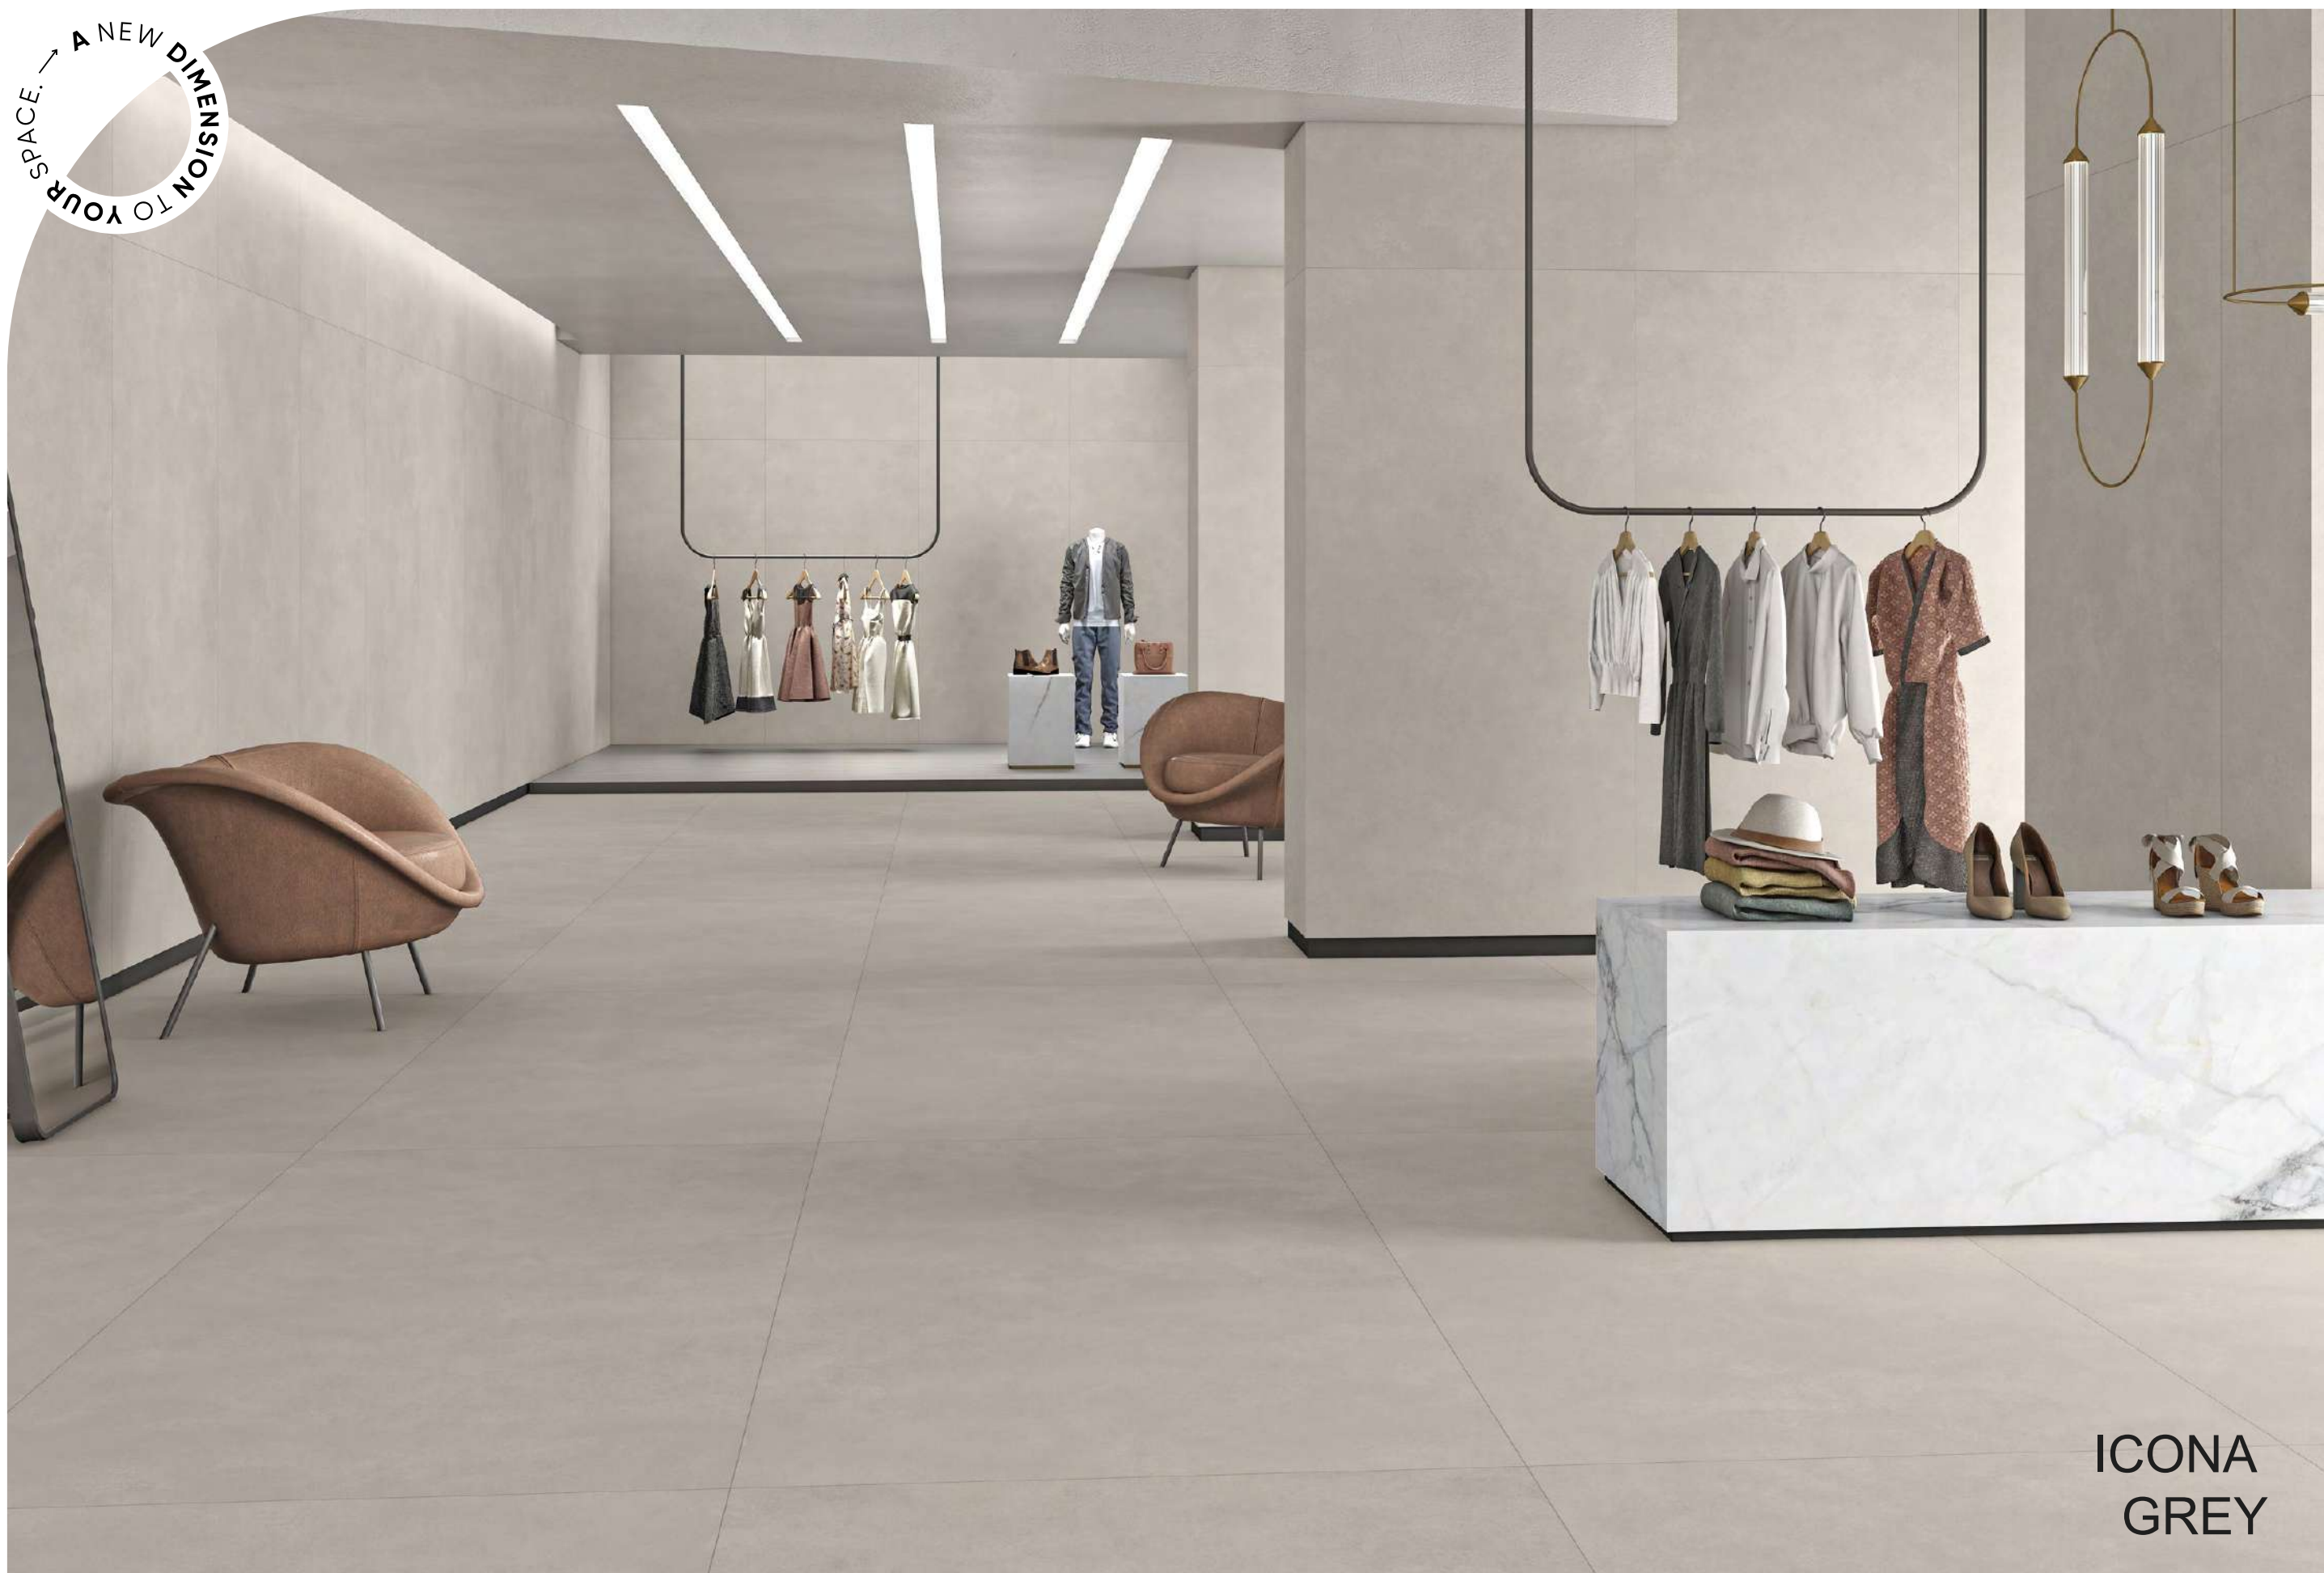

Super High Gloss

POSSIBILITIES

ENDMATCH FEEL

RANDOM FEEL

GRIGIO SIENA
1200x2780mm

ICONA
GREY

A NEW DIMENSION TO YOUR SPACE.

ICONA
GREY