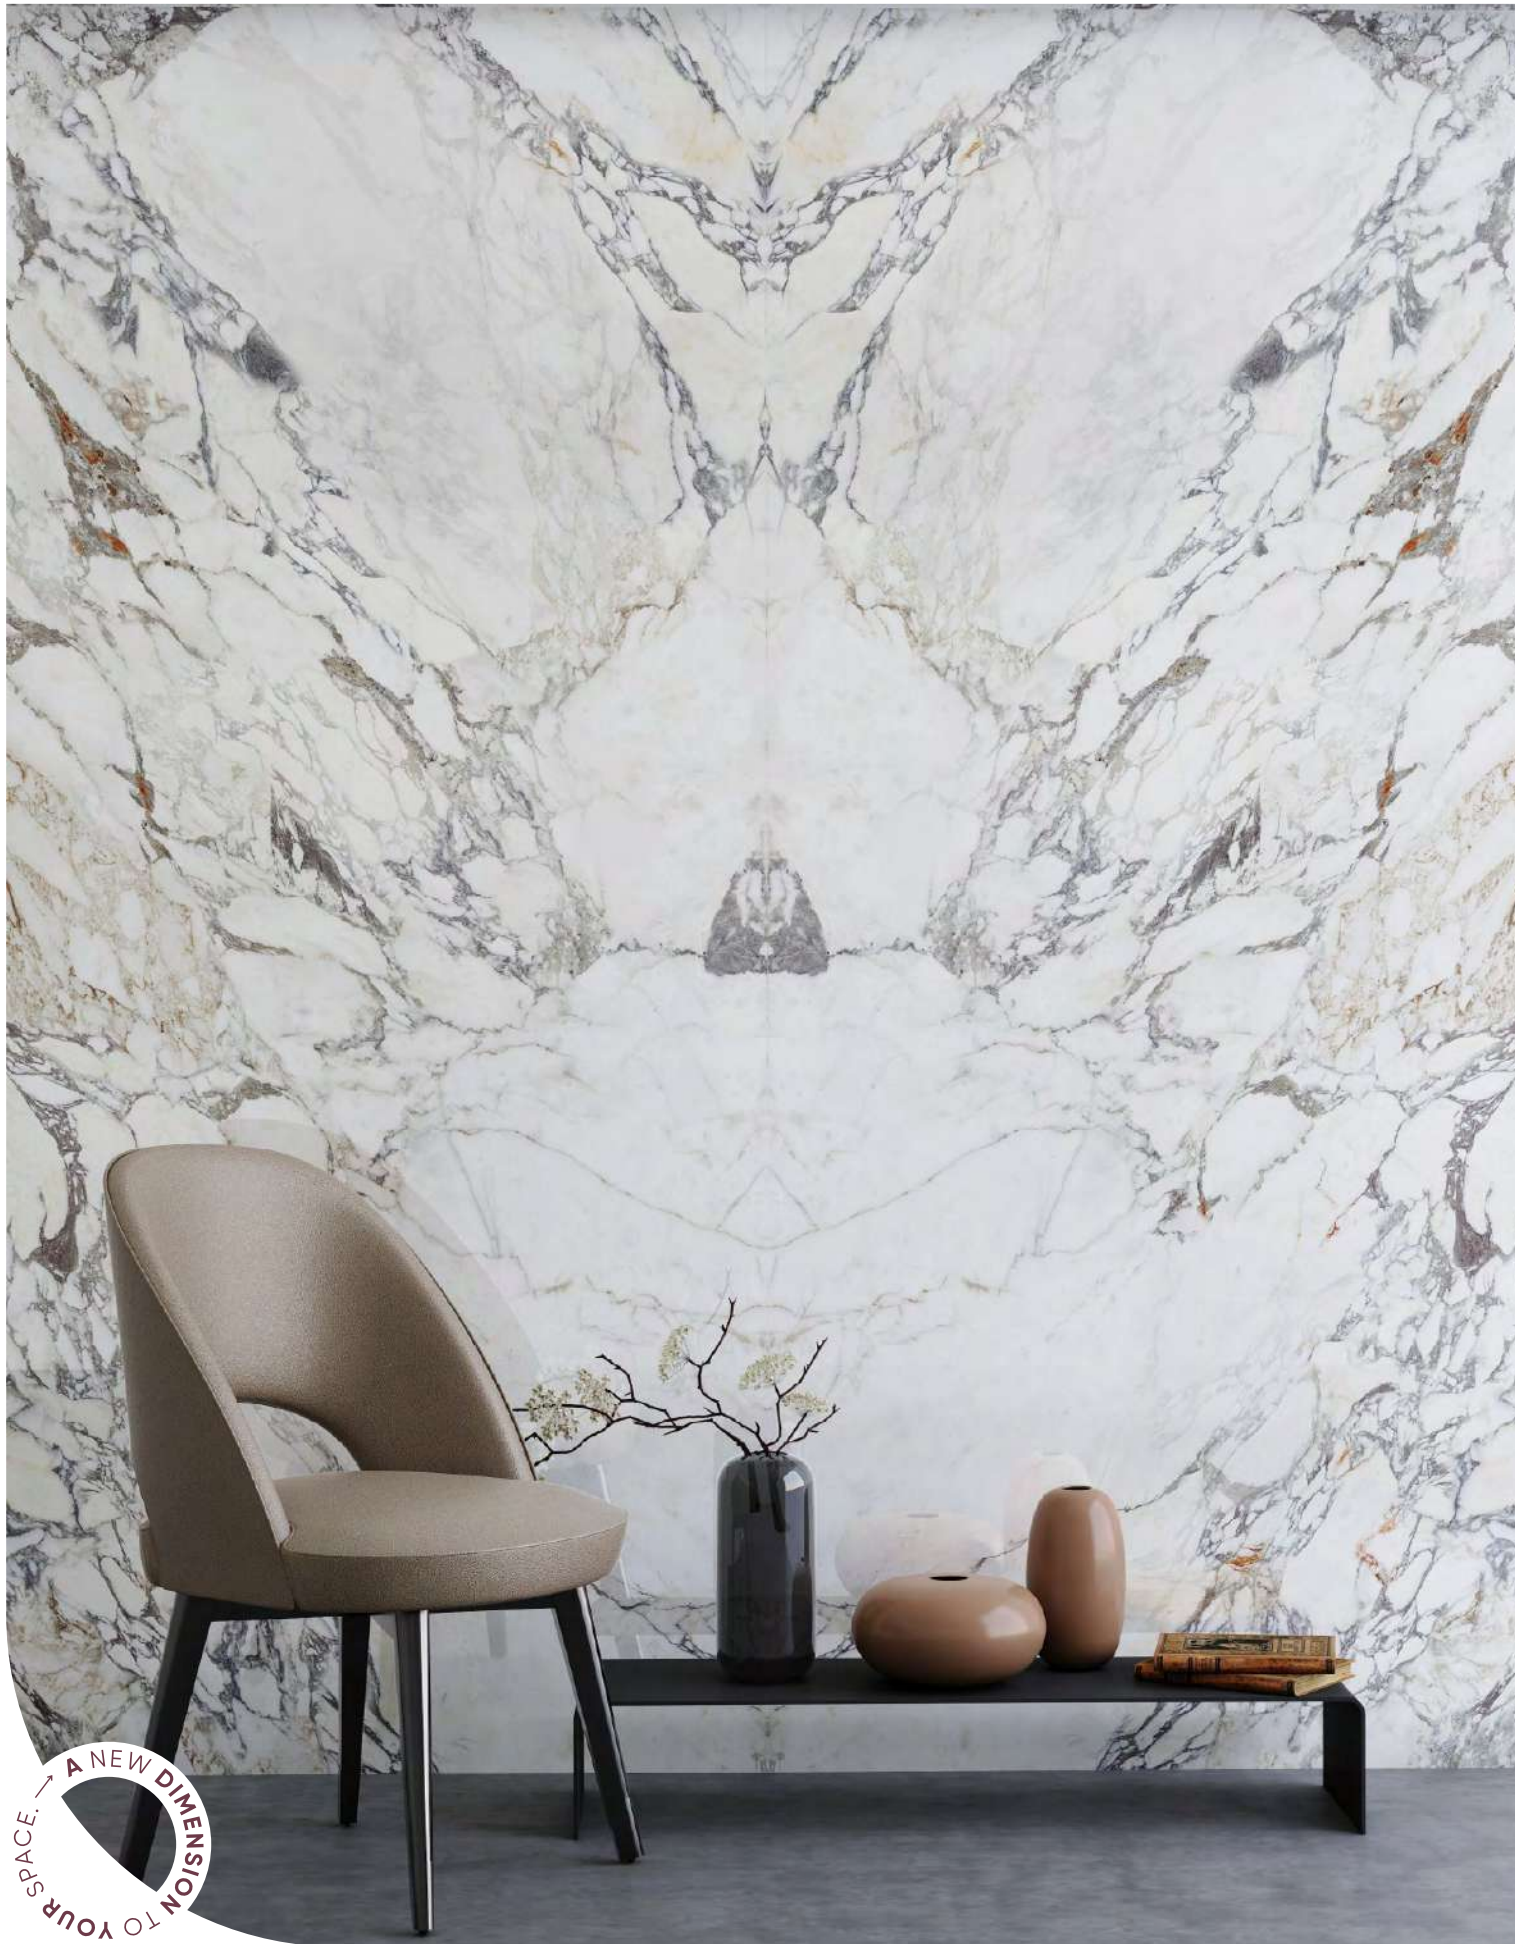

A NEW DIMENSION TO YOUR SPACE.

- → EXTRA SIZE
- → HEAT RESISTANT
- → FROST RESISTANT
- → SCRATCH RESISTANT
- → ACID AND ALKALI RESISTANT
- → STAIN RESISTANT
- → WATERPROOF AND NONPOROUS
- → HYGIENIC, MOLD AND MILDEW RESISTANT
- → LOW MAINTENANCE
- → CHEMICAL RESISTANT