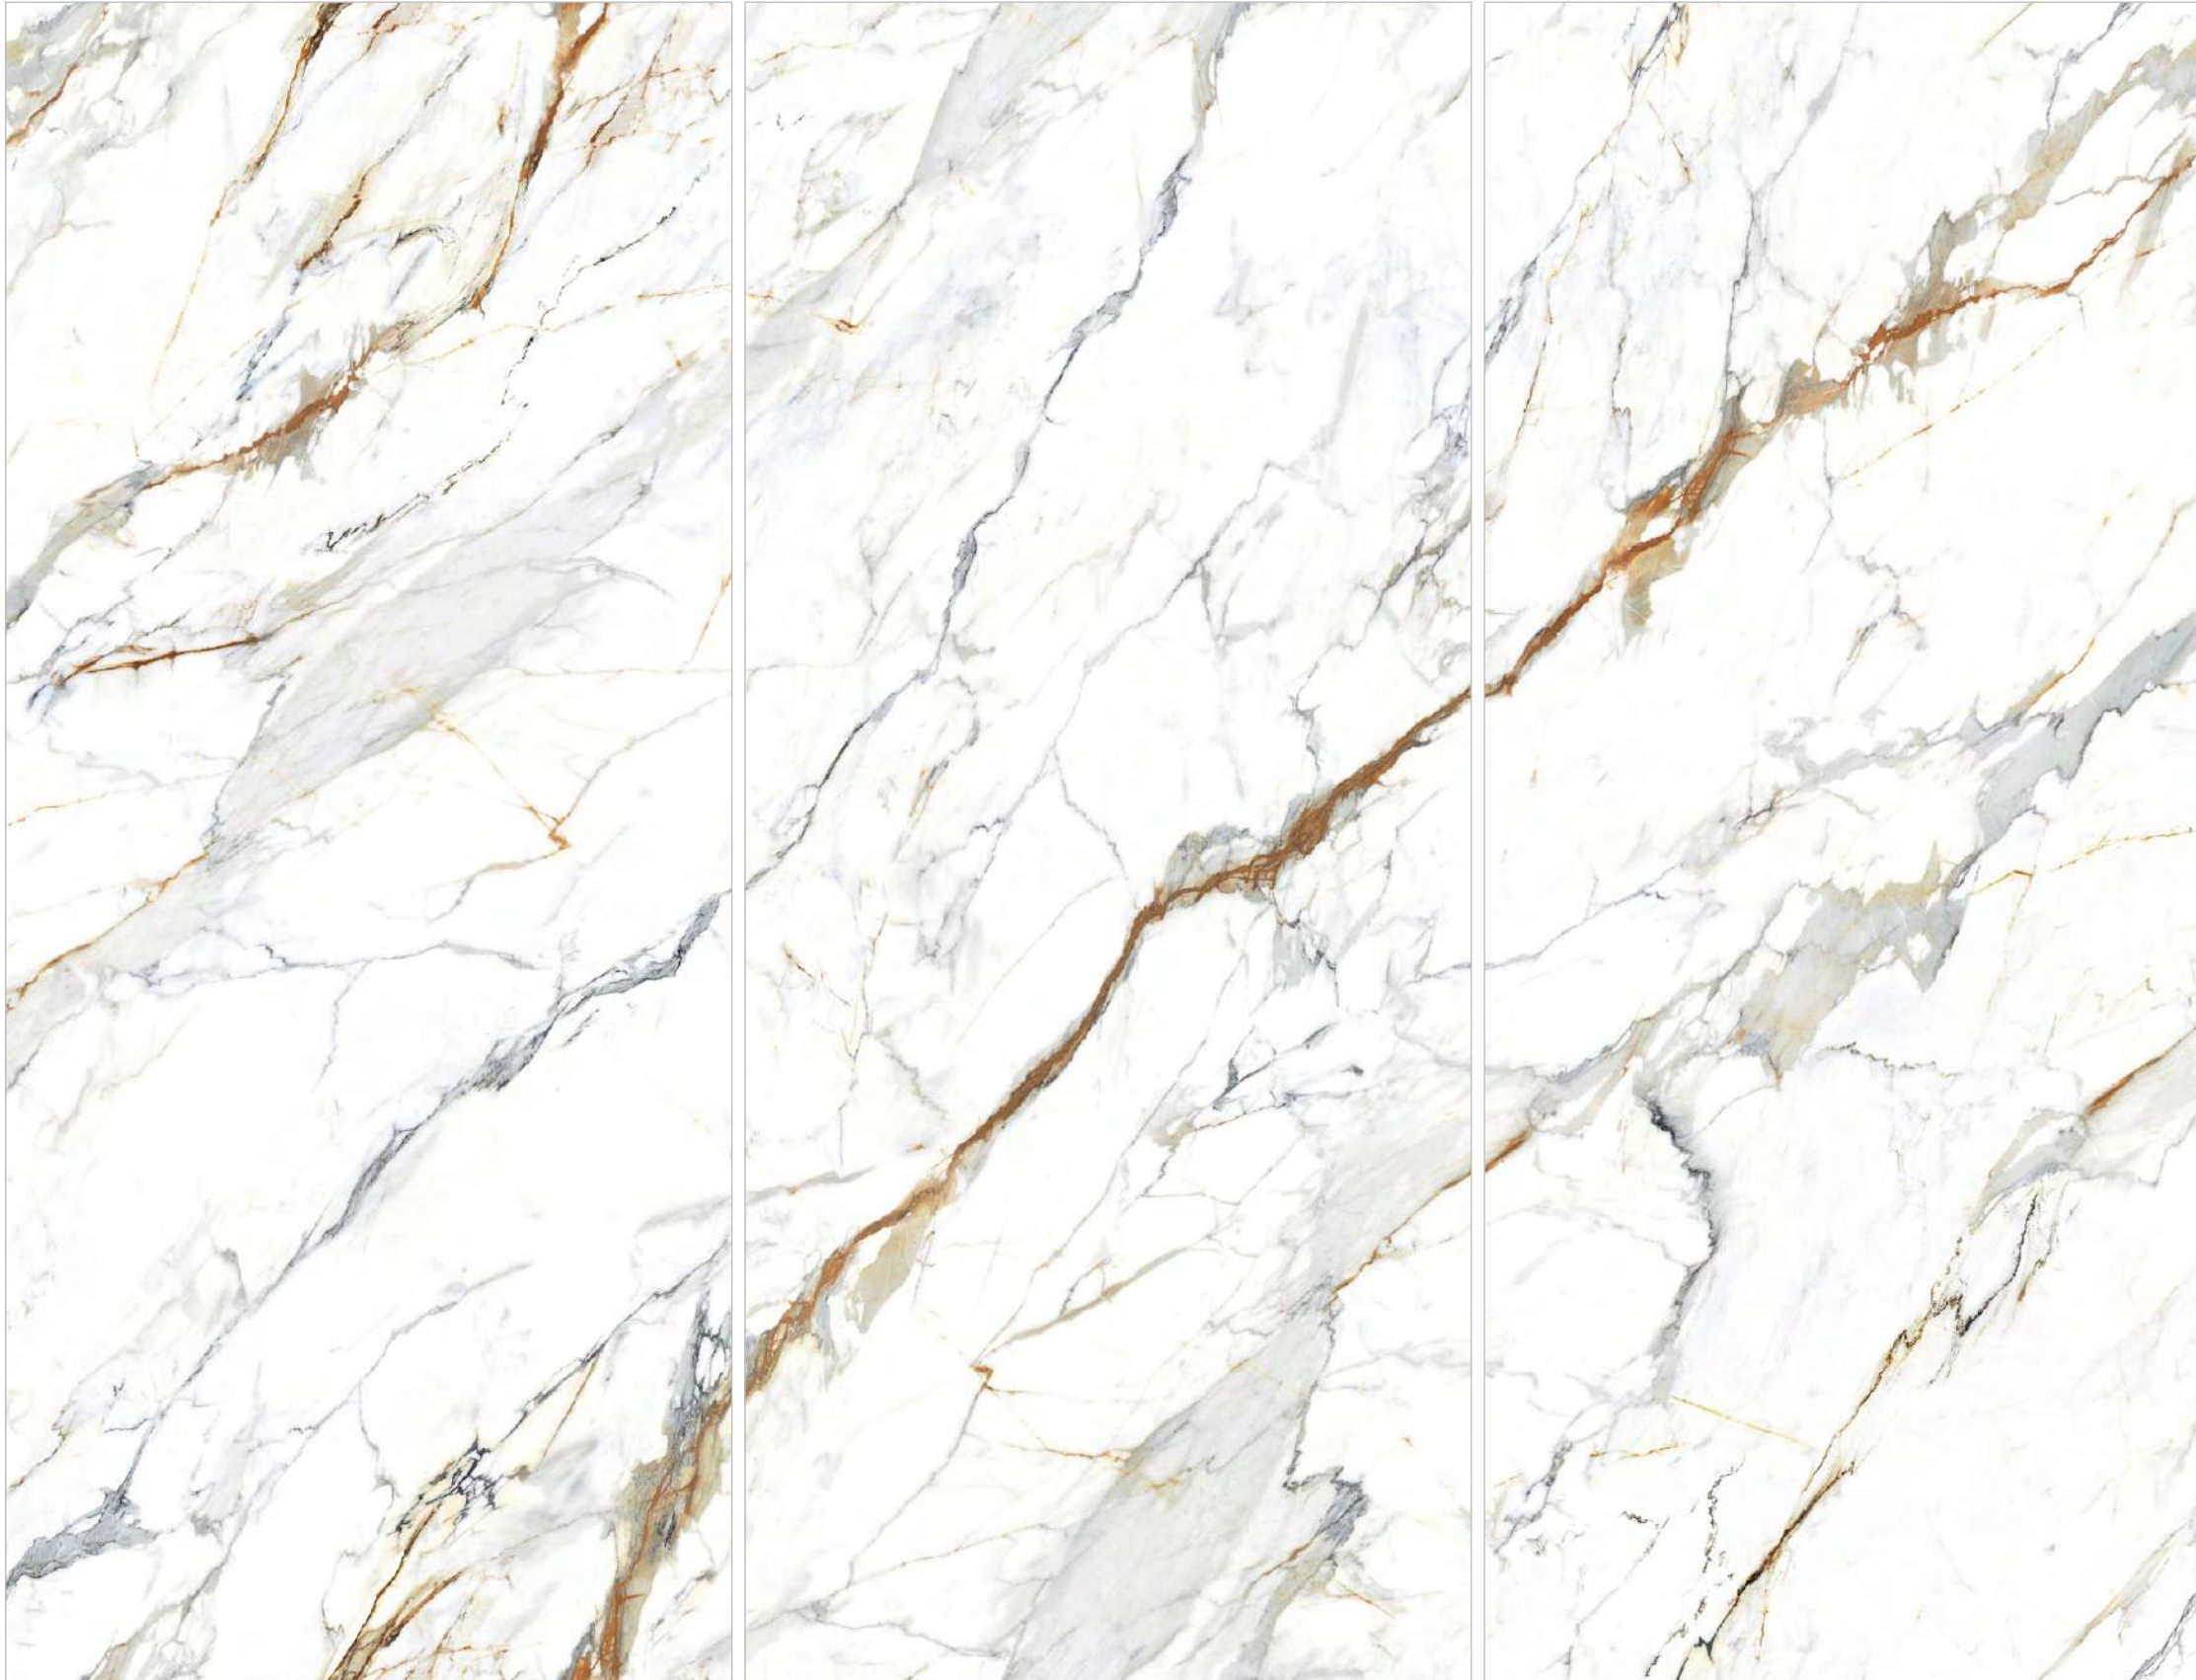

RIGATO WHITE
1200x2780mm

CALACATTA
BRONZO

A NEW DIMENSION TO YOUR SPACE.

CALACATTA
BRONZO

A particular sense of poetry
and a distinctive and aesthetic character.

CALACATTA
BRONZO

ENDMATCH

AVAILABLE
SIZES & FINISH