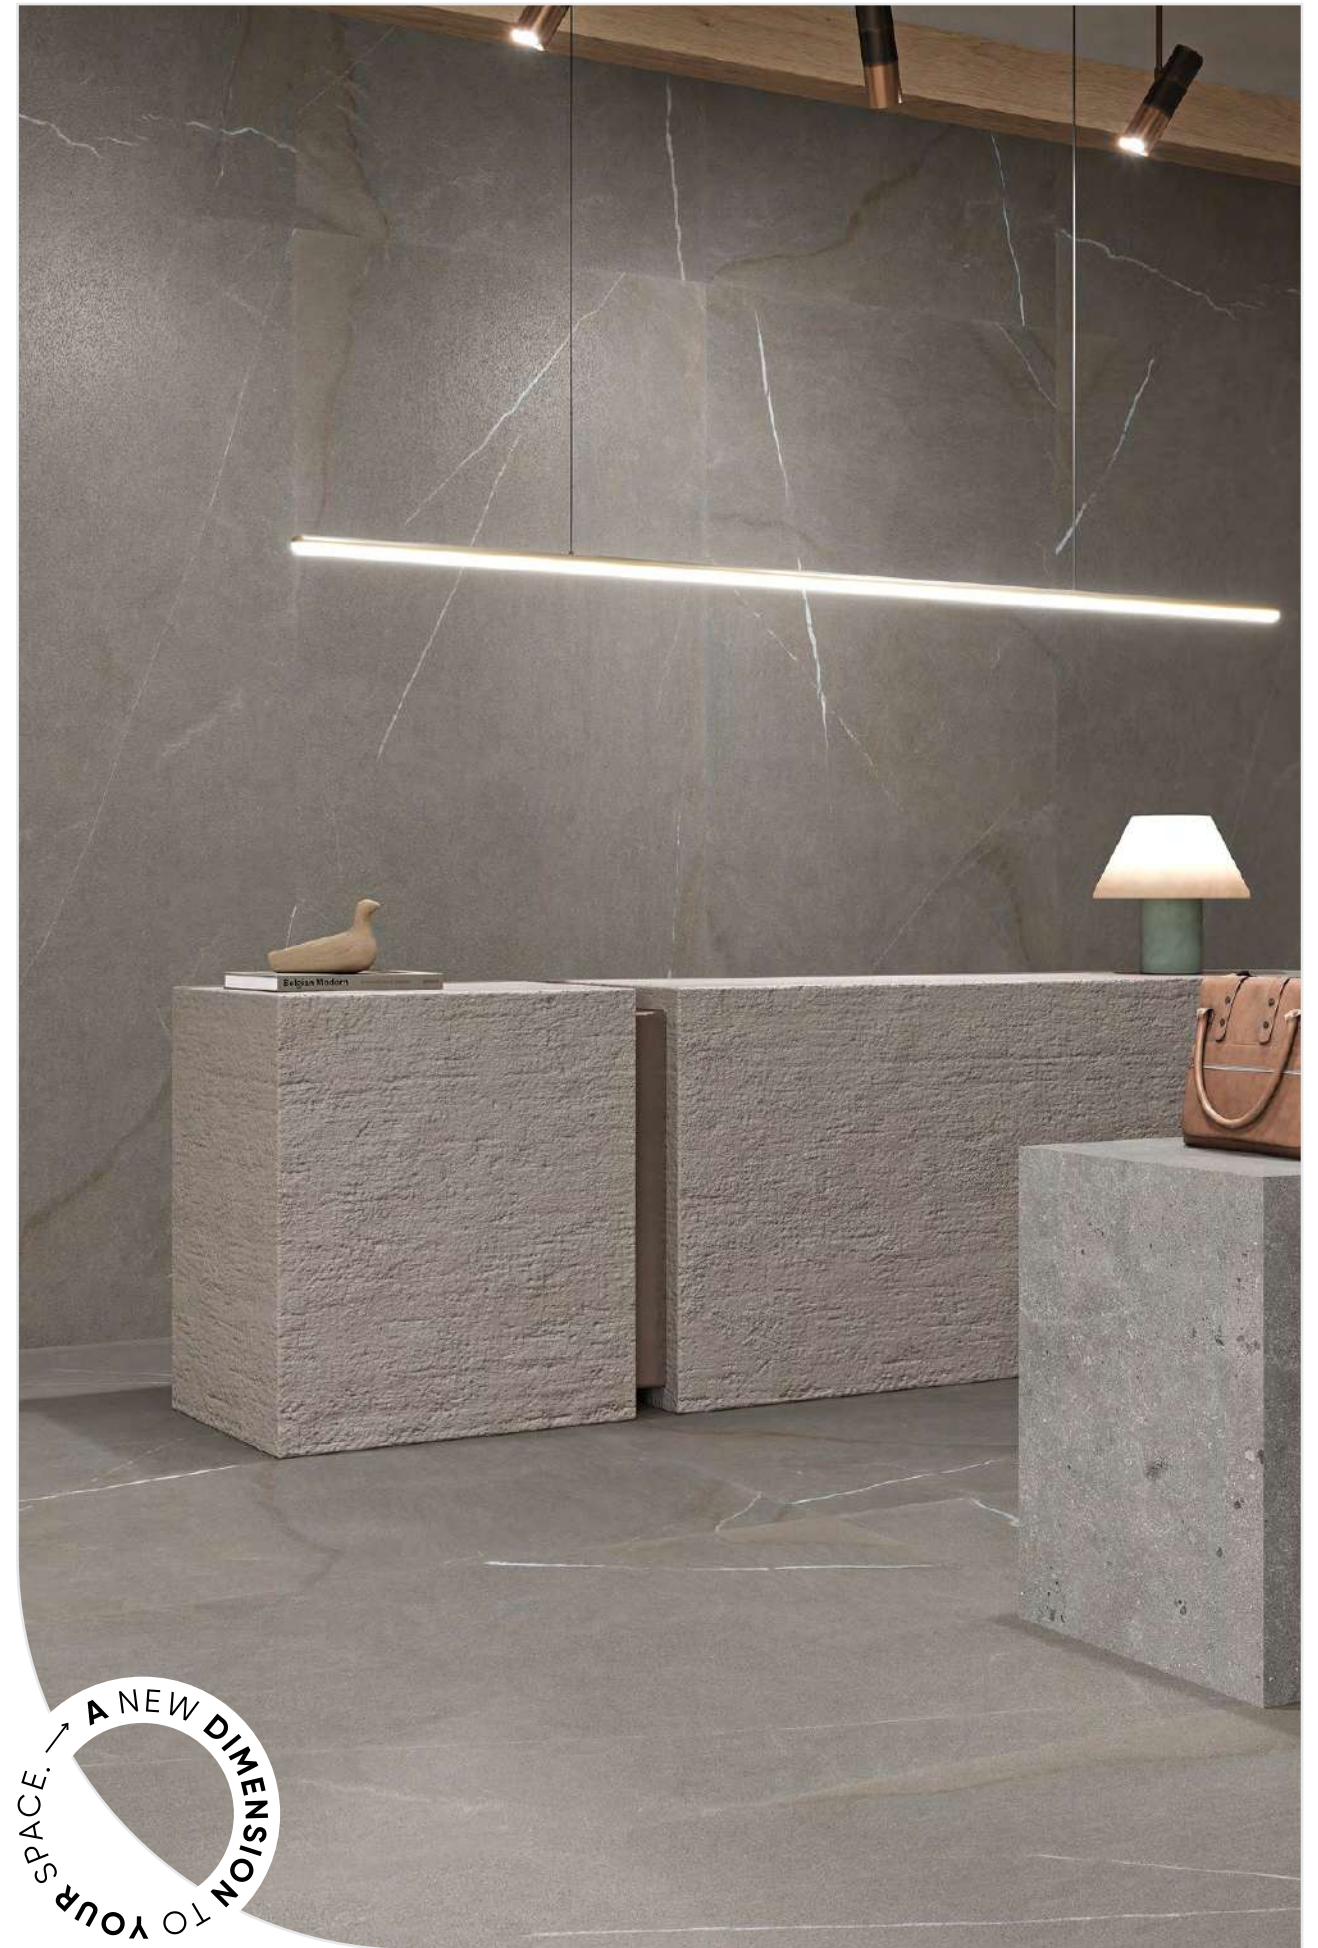

A NEW DIMENSION TO YOUR SPACE.

ICONA
BIANCO

Evoking naturalness
and making living spaces contemporary.

ICONA
BIANCO

AVAILABLE
SIZES & FINISH

1200x2780 mm
1200x1200 mm
600 x1200 mm

TECH. MATT

PIACENTINA
BONE