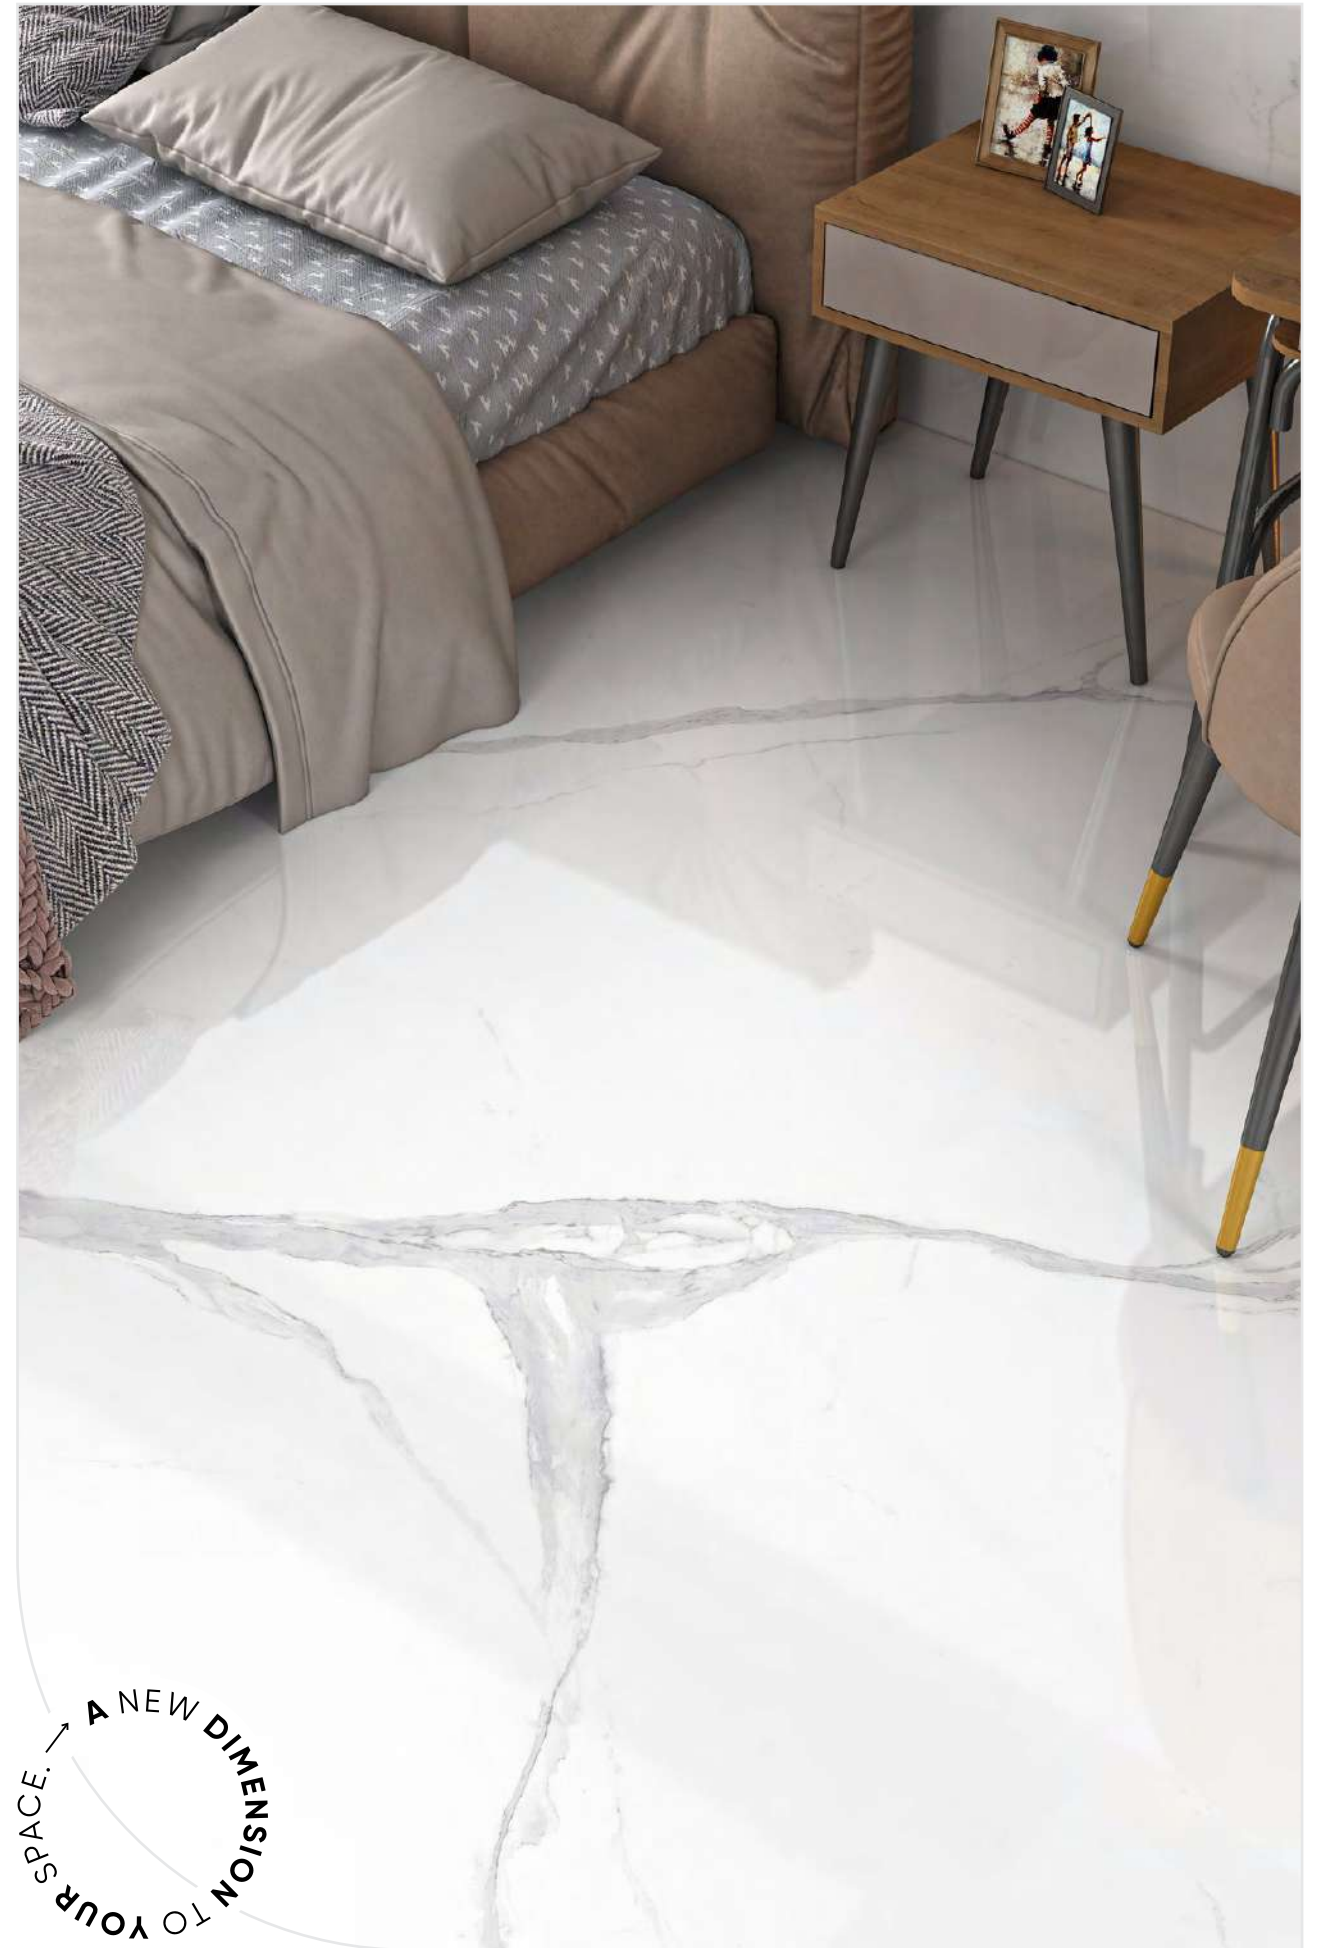

RIGATO
WHITE

A NEW DIMENSION
TO YOUR SPACE.